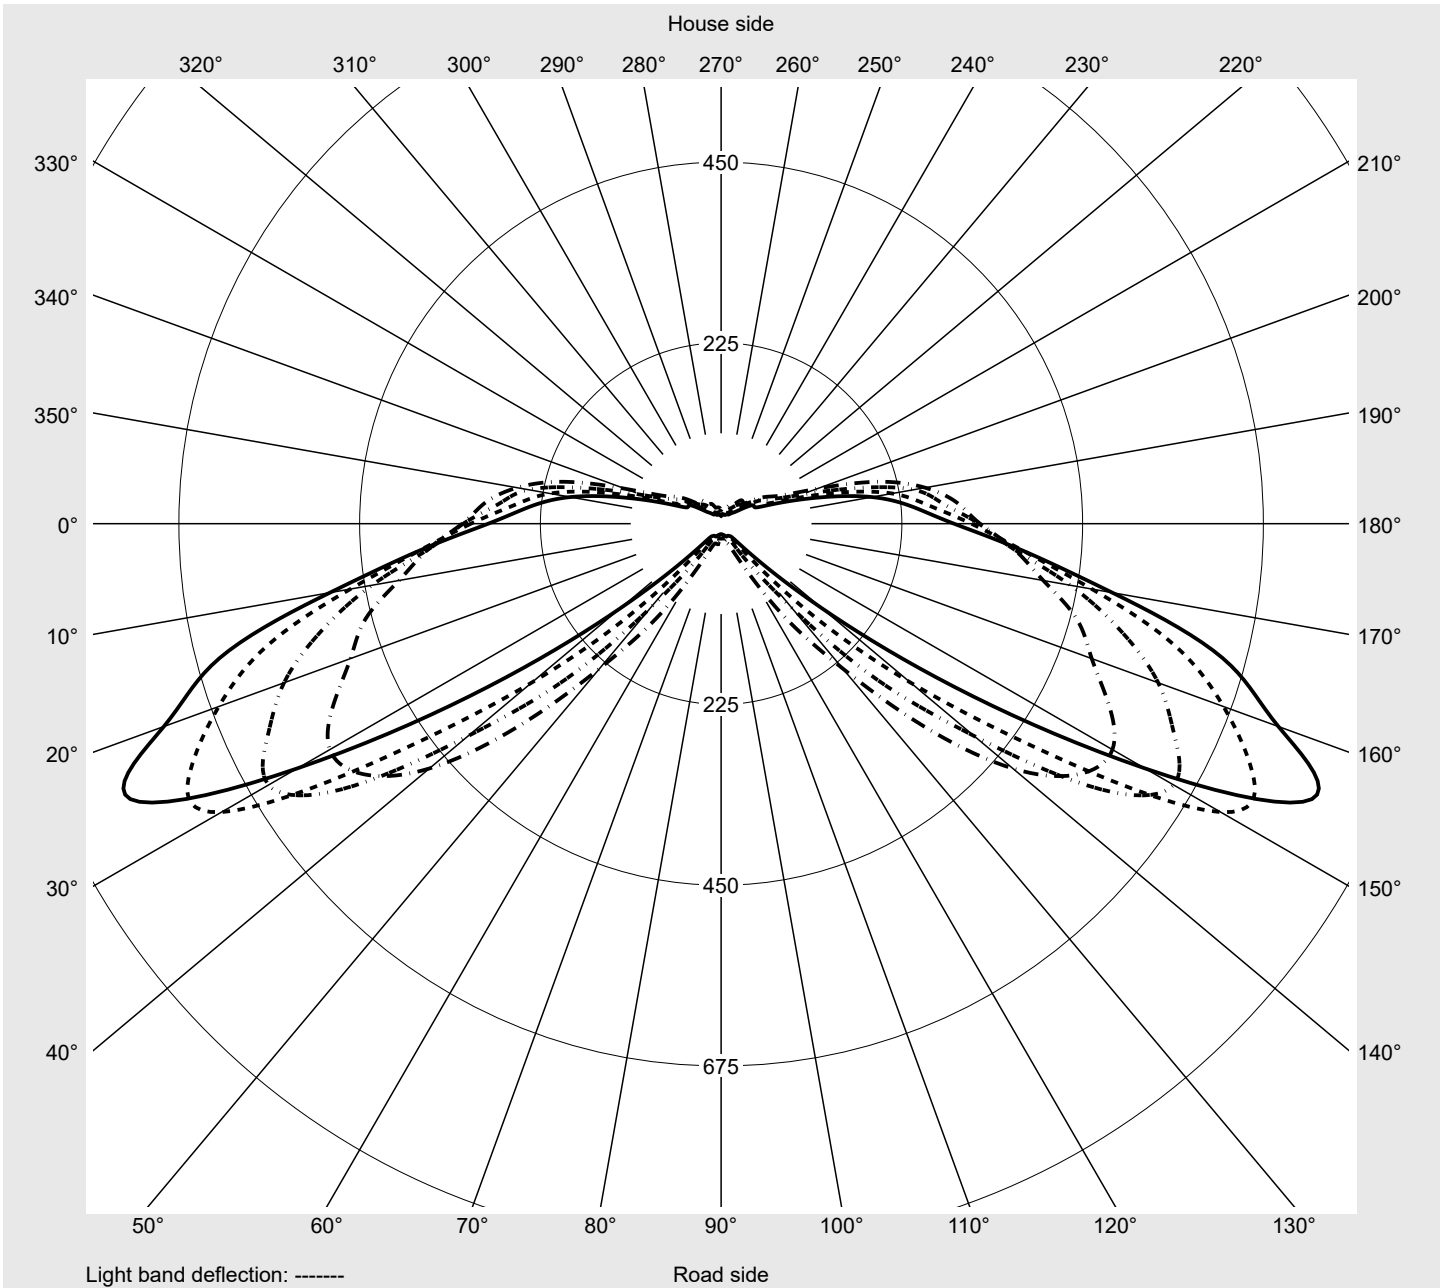

Photometric test report

Family Streetlight 21 mini easy LED	Order number: 5XE6M33A08GB EAN: 4058352683330	LP number 59152_805
	Version post-top or side-entry mounting Optic asymmetric, wide distribution (ST1.0a), Back Light Control (BLC) Cover toughened safety glass Lamps LED 3000 K CRI ≥ 70 Controlgear ECG DIM Rated values Net luminous flux = 5230 lm Power consumption = 40.4 W Luminous efficacy = 129.5 lm/W	serial documentation 18.07.2022

Luminous intensity in cd/klm C180-0 C205-25 C210-30 C270-90 **Imax: 811 cd/klm**

Luminaire output ratios	
Eta	100.0%
Eta 0° - 90°	100.0%
Eta 90° - 180°	0.0%
Measurement conditions	
DIN EN 13032 and DIN 5032	

Luminous intensity class acc. to EN13201-2	
Class:	G3
Imax 70°	811.4
Imax 80°	97.1
Imax 90°	0.0
Imax >90°	0.0
Imax >95°	0.0

Photometric test report

Family Streetlight 21 mini easy LED	Order number: 5XE6M33A08GB EAN: 4058352683330	LP number 59152_805
---	--	--------------------------------------

Envelope curve in cd/klm **KMK 70°** **KMK 67.5°** **KMK 65°** **KMK 62.5°** **siteco**

Photometric test report

Family Streetlight 21 mini easy LED	Order number: 5XE6M33A08GB EAN: 4058352683330	LP number 59152_805
Table of values for luminous intensities		Maximum luminous intensity
		siteco