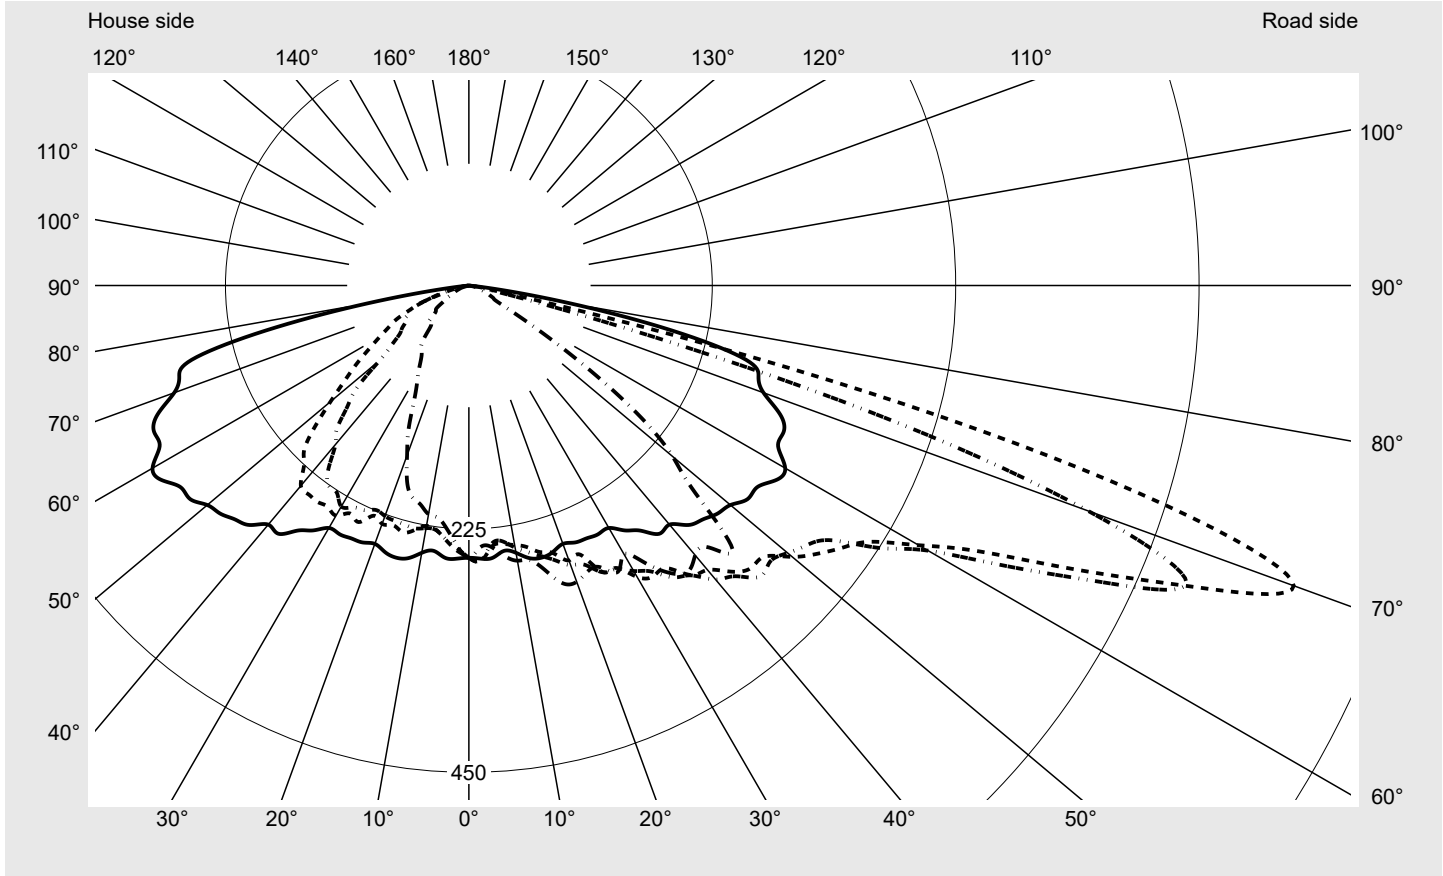

Photometric test report

Family Streetlight 21 mini easy LED	Order number: 5XE6M33A08GB EAN: 4058352683330	LP number 59152_805
	Version post-top or side-entry mounting Optic asymmetric, wide distribution (ST1.0a), Back Light Control (BLC) Cover toughened safety glass Lamps LED 3000 K CRI ≥ 70 Controlgear ECG DIM Rated values Net luminous flux = 5230 lm Power consumption = 40.4 W Luminous efficacy = 129.5 lm/W	serial documentation 18.07.2022

Luminous intensity in cd/klm C180-0 C205-25 C210-30 C270-90 **Imax: 811 cd/klm**

Luminaire output ratios	
Eta	100.0%
Eta 0° - 90°	100.0%
Eta 90° - 180°	0.0%
Measurement conditions	
DIN EN 13032 and DIN 5032	

Luminous intensity class acc. to EN13201-2	
Class:	G3
Imax 70°	811.4
Imax 80°	97.1
Imax 90°	0.0
Imax >90°	0.0
Imax >95°	0.0

Photometric test report

Family Streetlight 21 mini easy LED	Order number: 5XE6M33A08GB EAN: 4058352683330	LP number 59152_805
---	--	--------------------------------------

Envelope curve in cd/klm **KMK 70°** **KMK 67.5°** **KMK 65°** **KMK 62.5°** **siteco**

Photometric test report

Family Streetlight 21 mini easy LED	Order number: 5XE6M33A08GB EAN: 4058352683330	LP number 59152_805
Table of values for luminous intensities		Maximum luminous intensity
		siteco