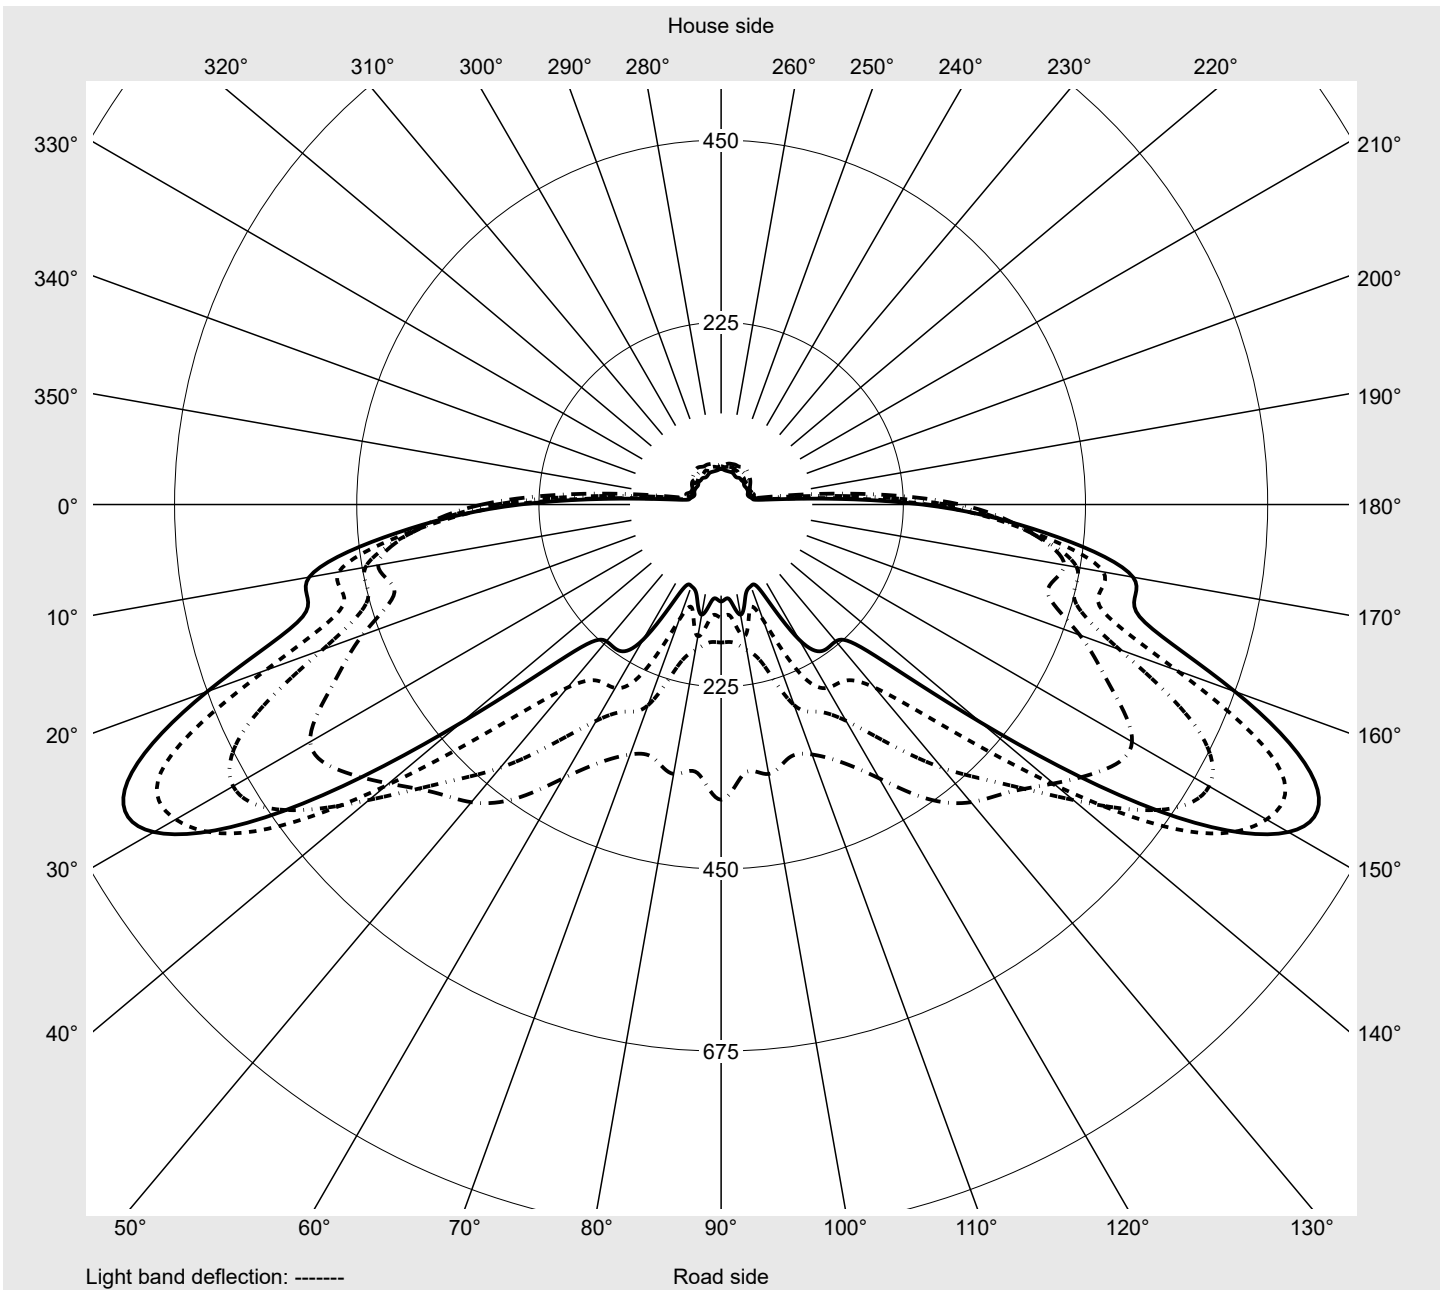

Photometric test report

Family
Streetlight 21 mini easy LED

Order number: 5XE6E33A08GB
EAN: 4058352730553

LP number
59077_801

Version	post-top or side-entry mounting
Optic	asymmetric, wide distribution (STW1.0a)
Cover	toughened safety glass
Lamps	LED 3000 K CRI ≥ 70
Controlgear	ECG DIM
Rated values	Net luminous flux = 5940 lm Power consumption = 40.4 W Luminous efficacy = 147 lm/W

Luminaire output ratios

Eta	100.0%
Eta 0° - 90°	100.0%
Eta 90° - 180°	0.0%

Luminous intensity class acc. to EN13201-2

Class:	G4
Imax 70°	498.7
Imax 80°	32.8
Imax 90°	0.0
Imax >90°	0.0
Imax >95°	0.0

Measurement conditions

DIN EN 13032 and DIN 5032

Photometric test report

Family Streetlight 21 mini easy LED	Order number: 5XE6E33A08GB EAN: 4058352730553	LP number 59077_801
---	--	--------------------------------------

Envelope curve in cd/klm **KMK 62.5°** **KMK 60°** **KMK 57.5°** **KMK 55°** **siteco**