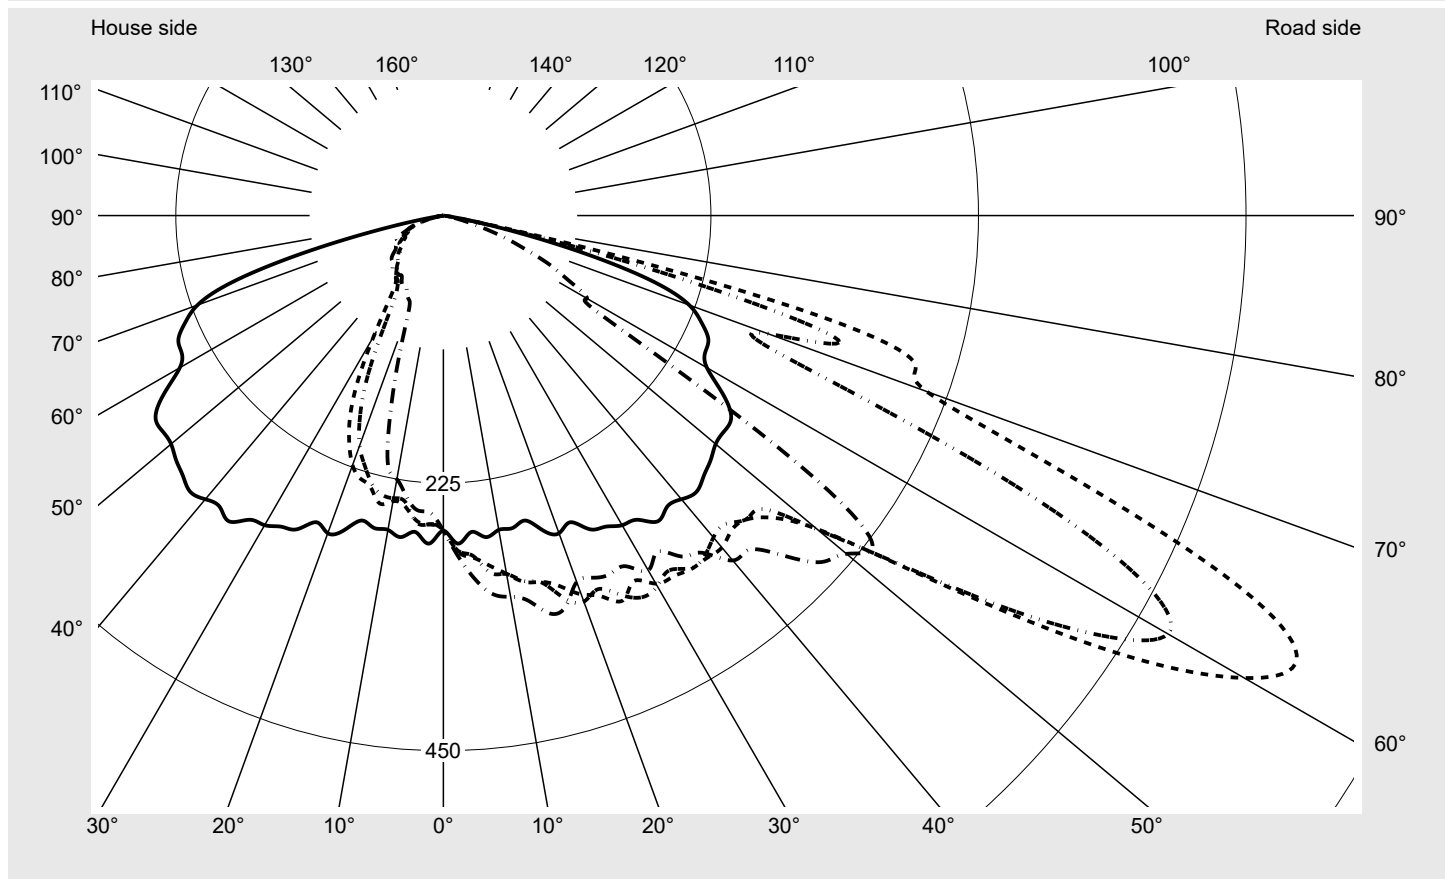

Photometric test report

Family
Streetlight 21 mini easy LED

Order number: 5XE6E33A08GB
EAN: 4058352730553

LP number
59077_801

Version	post-top or side-entry mounting
Optic	asymmetric, wide distribution (STW1.0a)
Cover	toughened safety glass
Lamps	LED 3000 K CRI ≥ 70
Controlgear	ECG DIM
Rated values	Net luminous flux = 5940 lm Power consumption = 40.4 W Luminous efficacy = 147 lm/W

serial
documentation
18.07.2022

siteco

Luminous intensity in cd/klm

C180-0

C210-30

C215-35

C270-90

Imax: 809 cd/klm

Luminaire output ratios

Eta	100.0%
Eta 0° - 90°	100.0%
Eta 90° - 180°	0.0%

Luminous intensity class acc. to EN13201-2

Class:	G4
Imax 70°	498.7
Imax 80°	32.8
Imax 90°	0.0
Imax >90°	0.0
Imax >95°	0.0

Measurement conditions

DIN EN 13032 and DIN 5032

Photometric test report

Family Streetlight 21 mini easy LED	Order number: 5XE6E33A08GB EAN: 4058352730553	LP number 59077_801
---	--	--------------------------------------

Envelope curve in cd/klm **KMK 62.5°** **KMK 60°** **KMK 57.5°** **KMK 55°** **siteco**