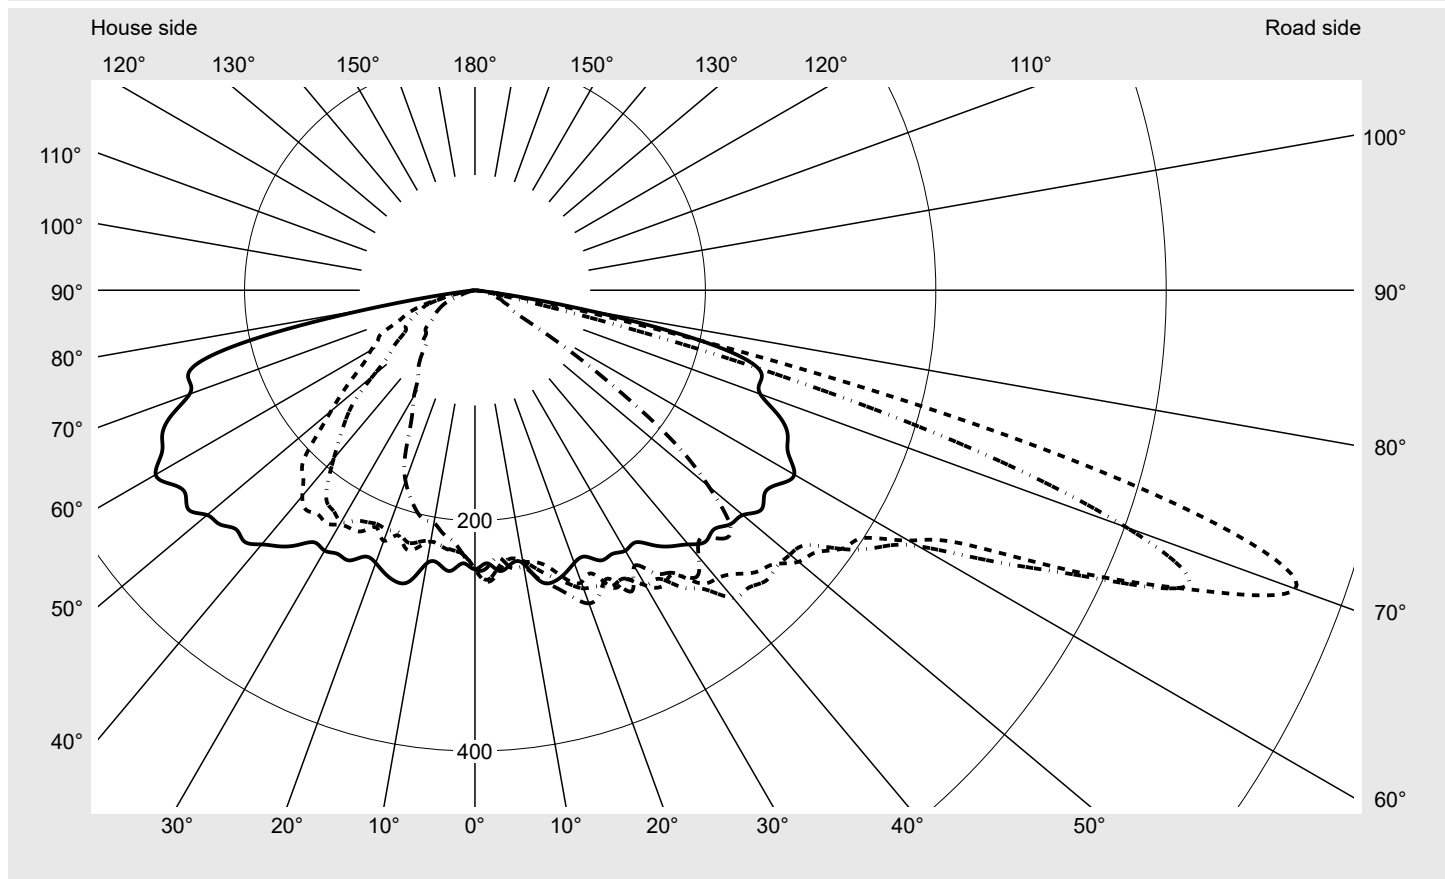

Photometric test report

Family
Streetlight 21 mini easy LED

Order number: 5XE6D63A08HB
EAN: 4058352730539

LP number
59076_843

Version post-top or side-entry mounting
Optic asymmetric, wide distribution (ST1.0a)
Cover toughened safety glass
Lamps LED 2700 K | CRI ≥ 70
Controlgear ECG DIM
Rated values Net luminous flux = 8110 lm
 Power consumption = 66.0 W
 Luminous efficacy = 122.9 lm/W

serial
documentation
18.07.2022

sitEco

Luminous intensity in cd/klm

C180-0

C205-25

C210-30

C270-90

Imax: 758 cd/klm

Luminaire output ratios

Eta	100.0%
Eta 0° - 90°	100.0%
Eta 90° - 180°	0.0%

Luminous intensity class acc. to EN13201-2

Class:	G3
Imax 70°	757.8
Imax 80°	95.1
Imax 90°	0.0
Imax >90°	0.0
Imax >95°	0.0

Measurement conditions

Envelope curve in cd/klm **KMK 70°** **KMK 67.5°** **KMK 65°** **KMK 62.5°** **siteco**

Photometric test report

Family Streetlight 21 mini easy LED	Order number: 5XE6D63A08HB EAN: 4058352730539	LP number 59076_843
Table of values for luminous intensities		Maximum luminous intensity