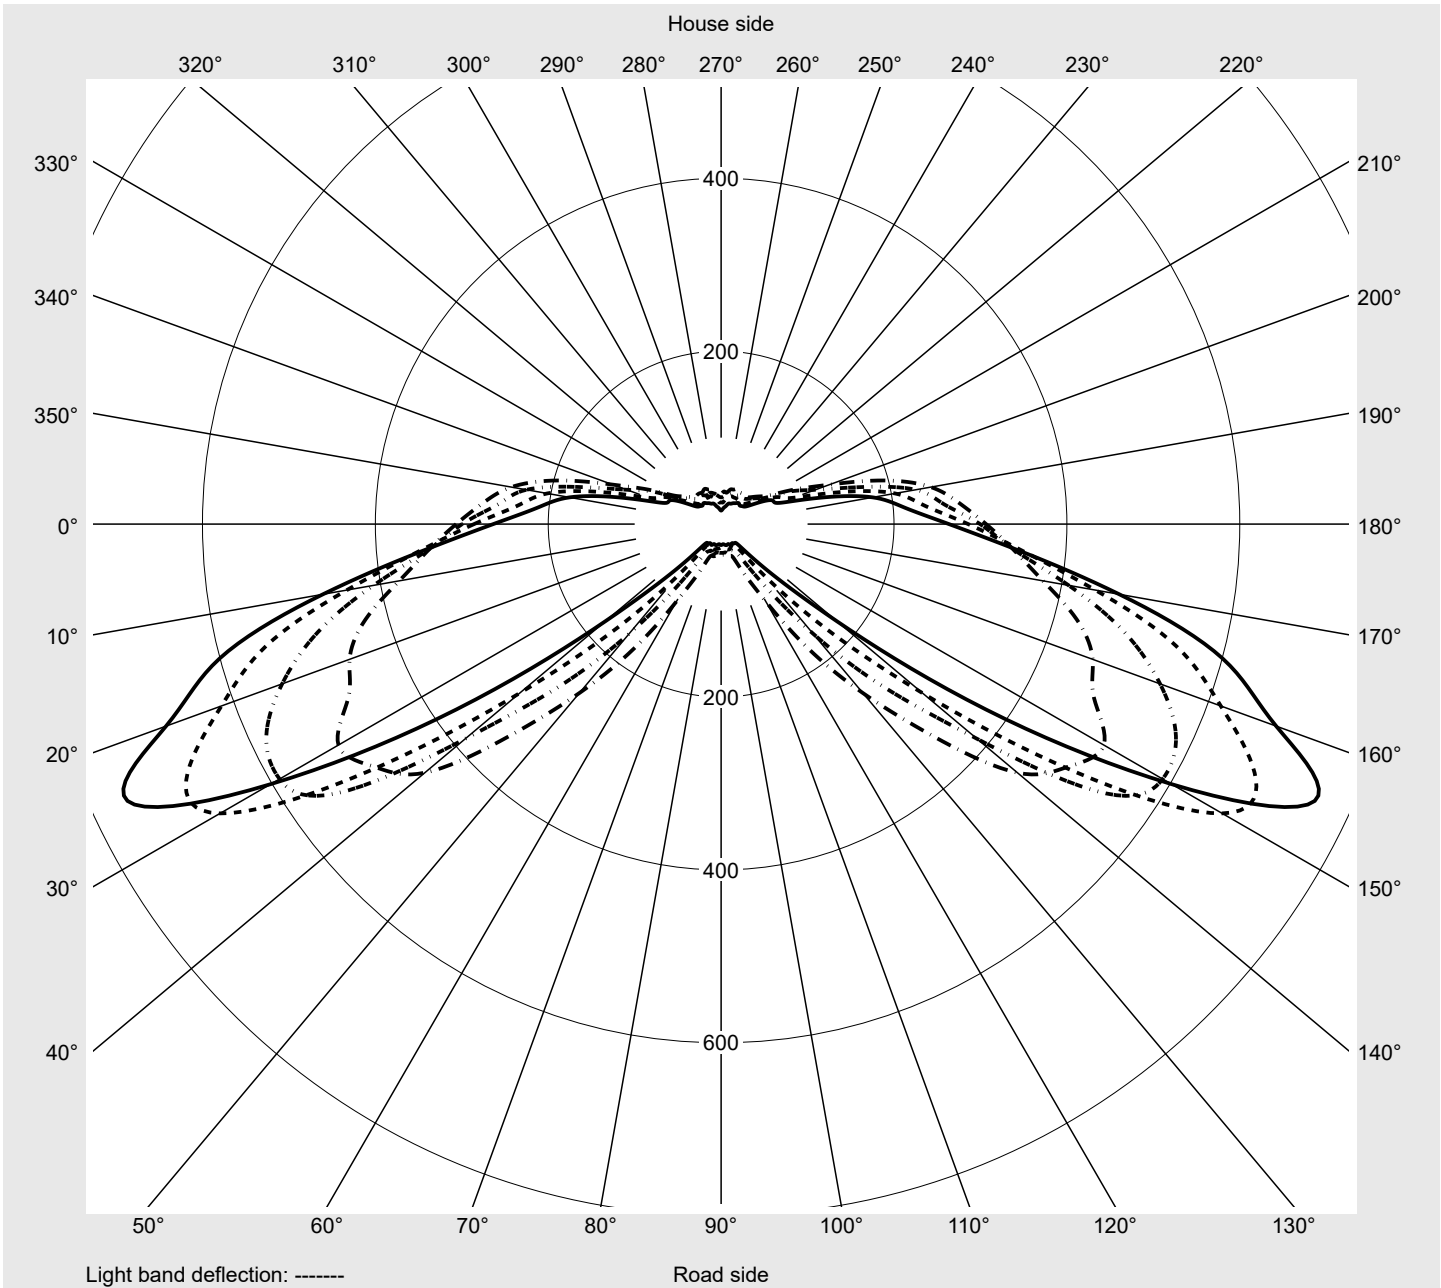

Photometric test report

Family
Streetlight 21 mini easy LED

Order number: 5XE6D43A08GB
EAN: 4058352730508

LP number
59076_836

Version	post-top or side-entry mounting
Optic	asymmetric, wide distribution (ST1.0a)
Cover	toughened safety glass
Lamps	LED 4000 K CRI ≥ 70
Controlgear	ECG DIM
Rated values	Net luminous flux = 6180 lm Power consumption = 40.4 W Luminous efficacy = 153 lm/W

Luminaire output ratios

Eta	100.0%
Eta 0° - 90°	100.0%
Eta 90° - 180°	0.0%

Luminous intensity class acc. to EN13201-2

Class:	G3
Imax 70°	757.8
Imax 80°	95.1
Imax 90°	0.0
Imax >90°	0.0
Imax >95°	0.0

Measurement conditions

DIN EN 13032 and DIN 5032

Photometric test report

Family Streetlight 21 mini easy LED	Order number: 5XE6D43A08GB EAN: 4058352730508	LP number 59076_836
---	--	--------------------------------------

Envelope curve in cd/klm **KMK 70°** **KMK 67.5°** **KMK 65°** **KMK 62.5°** **siteco**