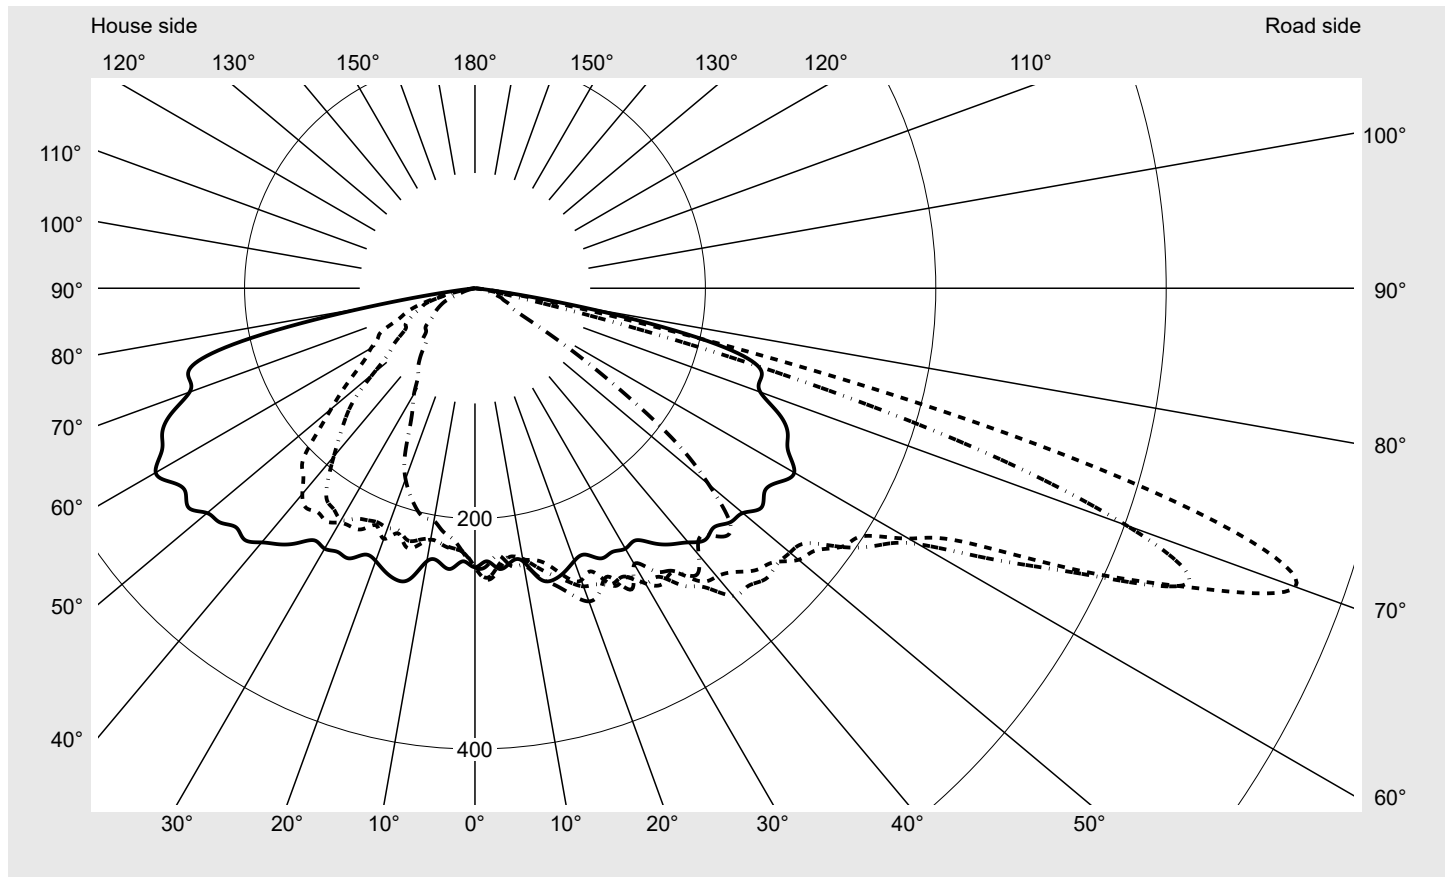

Photometric test report

Family
Streetlight 21 mini easy LED

Order number: 5XE6D43A08GB
EAN: 4058352730508

LP number
59076_836

Version	post-top or side-entry mounting
Optic	asymmetric, wide distribution (ST1.0a)
Cover	toughened safety glass
Lamps	LED 4000 K CRI ≥ 70
Controlgear	ECG DIM
Rated values	Net luminous flux = 6180 lm Power consumption = 40.4 W Luminous efficacy = 153 lm/W

serial
documentation
18.07.2022

sITeco

Luminous intensity in cd/klm

C180-0

C205-25

C210-30

C270-90

Imax: 758 cd/klm

Luminaire output ratios

Eta	100.0%
Eta 0° - 90°	100.0%
Eta 90° - 180°	0.0%

Luminous intensity class acc. to EN13201-2

Class:	G3
Imax 70°	757.8
Imax 80°	95.1
Imax 90°	0.0
Imax >90°	0.0
Imax >95°	0.0

Measurement conditions

DIN EN 13032 and DIN 5032

Photometric test report

Family Streetlight 21 mini easy LED	Order number: 5XE6D43A08GB EAN: 4058352730508	LP number 59076_836
---	--	--------------------------------------

Envelope curve in cd/klm **KMK 70°** **KMK 67.5°** **KMK 65°** **KMK 62.5°** **siteco**