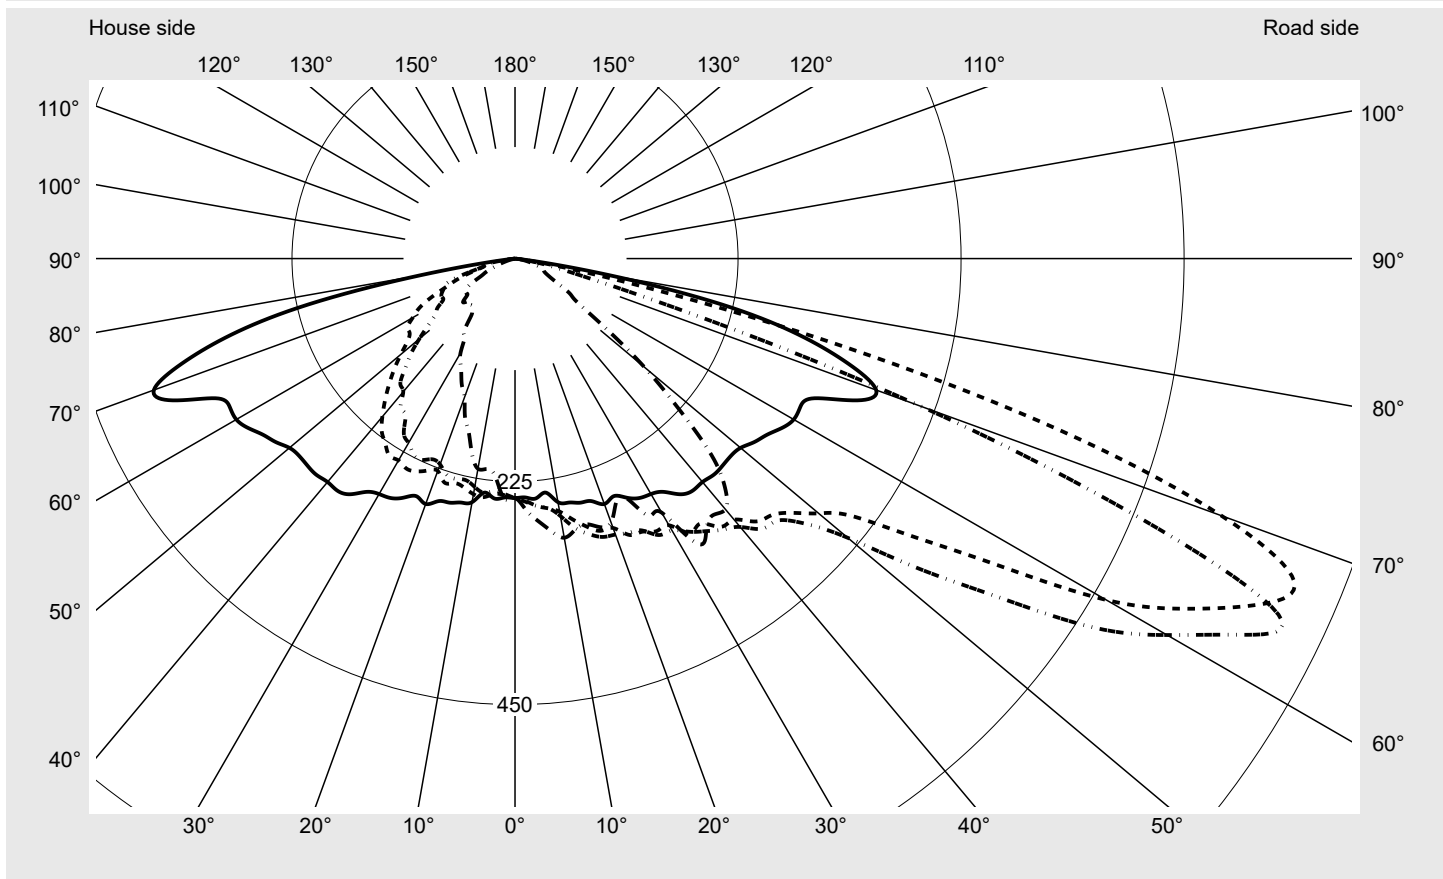

Photometric test report

Family
Streetlight 21 micro easy LED

Order number: 5XE5C33A08DB
EAN: 4058352785225

LP number
59081_952

Version post-top or side-entry mounting
Optic asymmetric, wide distribution (ST0.8a)
Cover toughened safety glass
Lamps LED 3000 K | CRI ≥ 70
Controlgear ECG DIM
Rated values Net luminous flux = 5110 lm
 Power consumption = 39.1 W
 Luminous efficacy = 130.7 lm/W

serial
documentation
26.10.2022

siteco

Luminous intensity in cd/klm

C180-0

C200-20

C205-25

C270-90

Imax: 851 cd/klm

Luminaire output ratios

Eta	100.0%
Eta 0° - 90°	100.0%
Eta 90° - 180°	0.0%

Luminous intensity class acc. to EN13201-2

Class:	G3
Imax 70°	826.1
Imax 80°	99.6
Imax 90°	0.0
Imax >90°	0.0
Imax >95°	0.0

Measurement conditions

Envelope curve in cd/klm **KMK 67.5°** **KMK 65°** **KMK 62.5°** **KMK 60°** **siteco**

Photometric test report

Family Streetlight 21 micro easy LED	Order number: 5XE5C33A08DB EAN: 4058352785225	LP number 59081_952
Table of values for luminous intensities		Maximum luminous intensity
siteco		