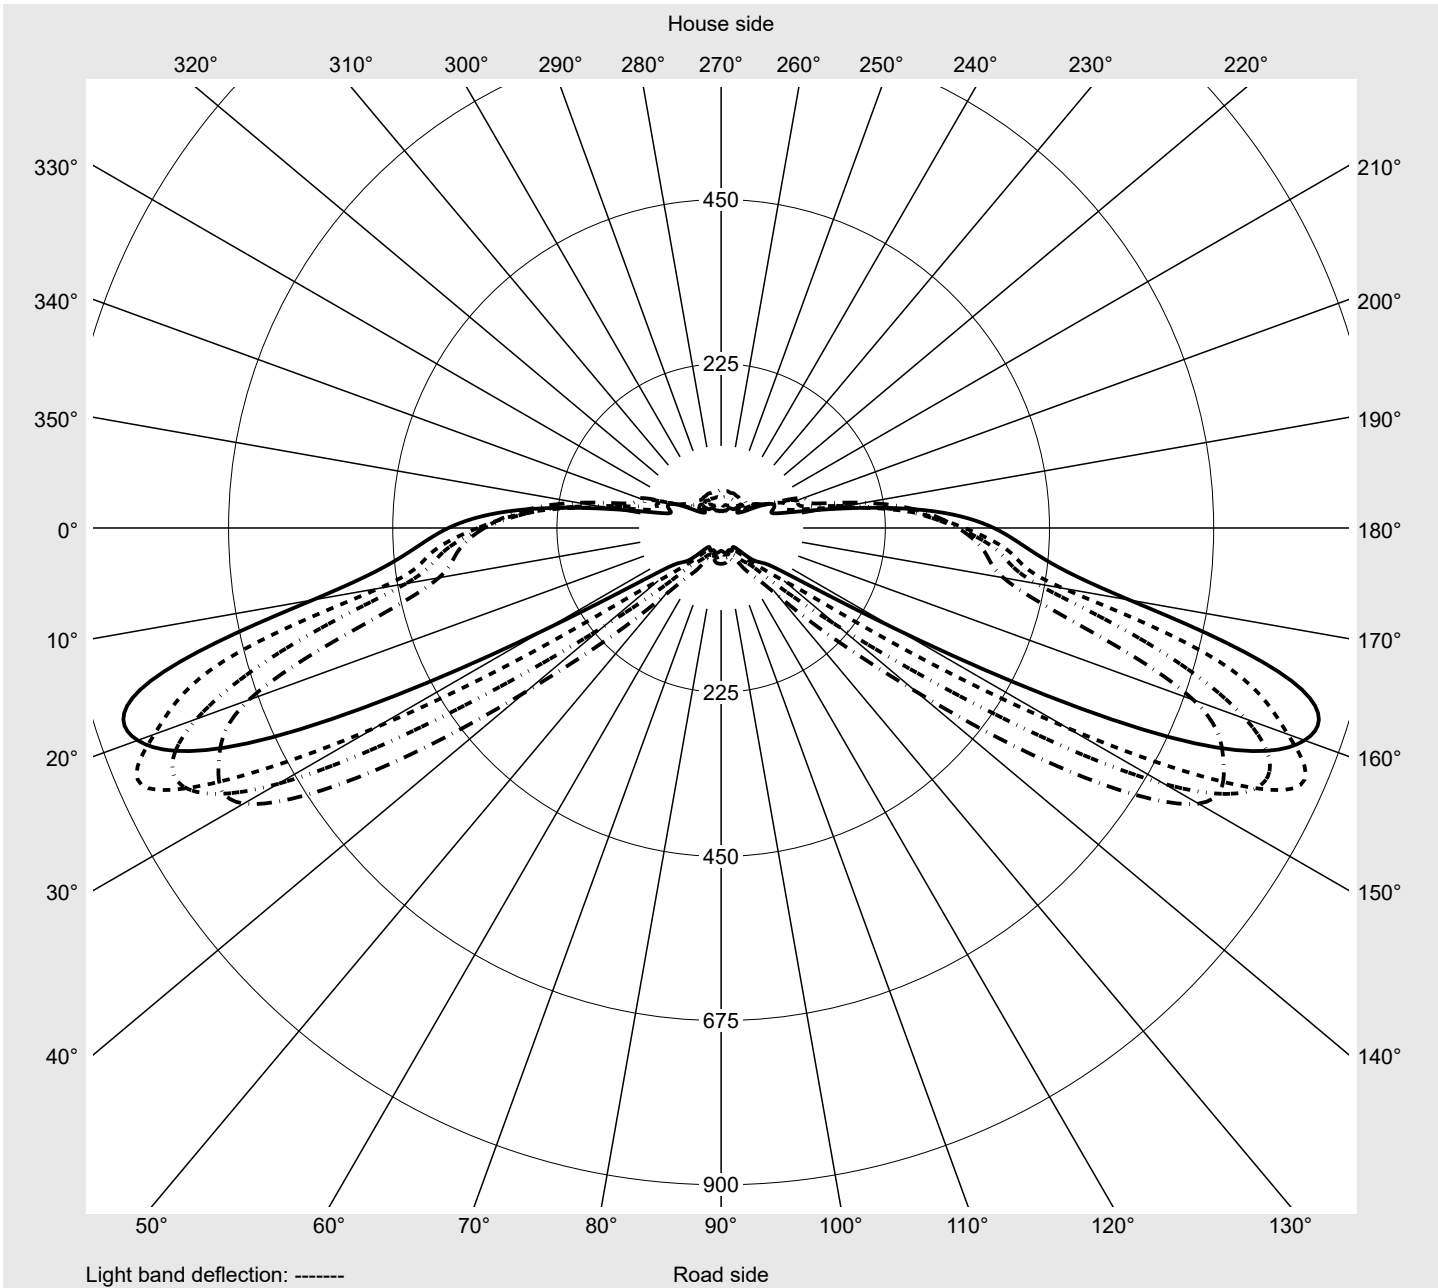

Photometric test report

Family
Streetlight 21 micro easy LED

Order number: 5XE5C33A08DB
EAN: 4058352785225

LP number
59081_952

Version post-top or side-entry mounting
Optic asymmetric, wide distribution (ST0.8a)
Cover toughened safety glass
Lamps LED 3000 K | CRI ≥ 70
Controlgear ECG DIM
Rated values Net luminous flux = 5110 lm
 Power consumption = 39.1 W
 Luminous efficacy = 130.7 lm/W

serial
documentation
26.10.2022

siteco

Luminous intensity in cd/klm

C180-0

C200-20

C205-25

C270-90

Imax: 851 cd/klm

Luminaire output ratios

Eta	100.0%
Eta 0° - 90°	100.0%
Eta 90° - 180°	0.0%

Luminous intensity class acc. to EN13201-2

Class:	G3
Imax 70°	826.1
Imax 80°	99.6
Imax 90°	0.0
Imax >90°	0.0
Imax >95°	0.0

Measurement conditions

Envelope curve in cd/klm **KMK 67.5°** **KMK 65°** **KMK 62.5°** **KMK 60°** **siteco**

Photometric test report

Family Streetlight 21 micro easy LED	Order number: 5XE5C33A08DB EAN: 4058352785225	LP number 59081_952
Table of values for luminous intensities		Maximum luminous intensity
siteco		