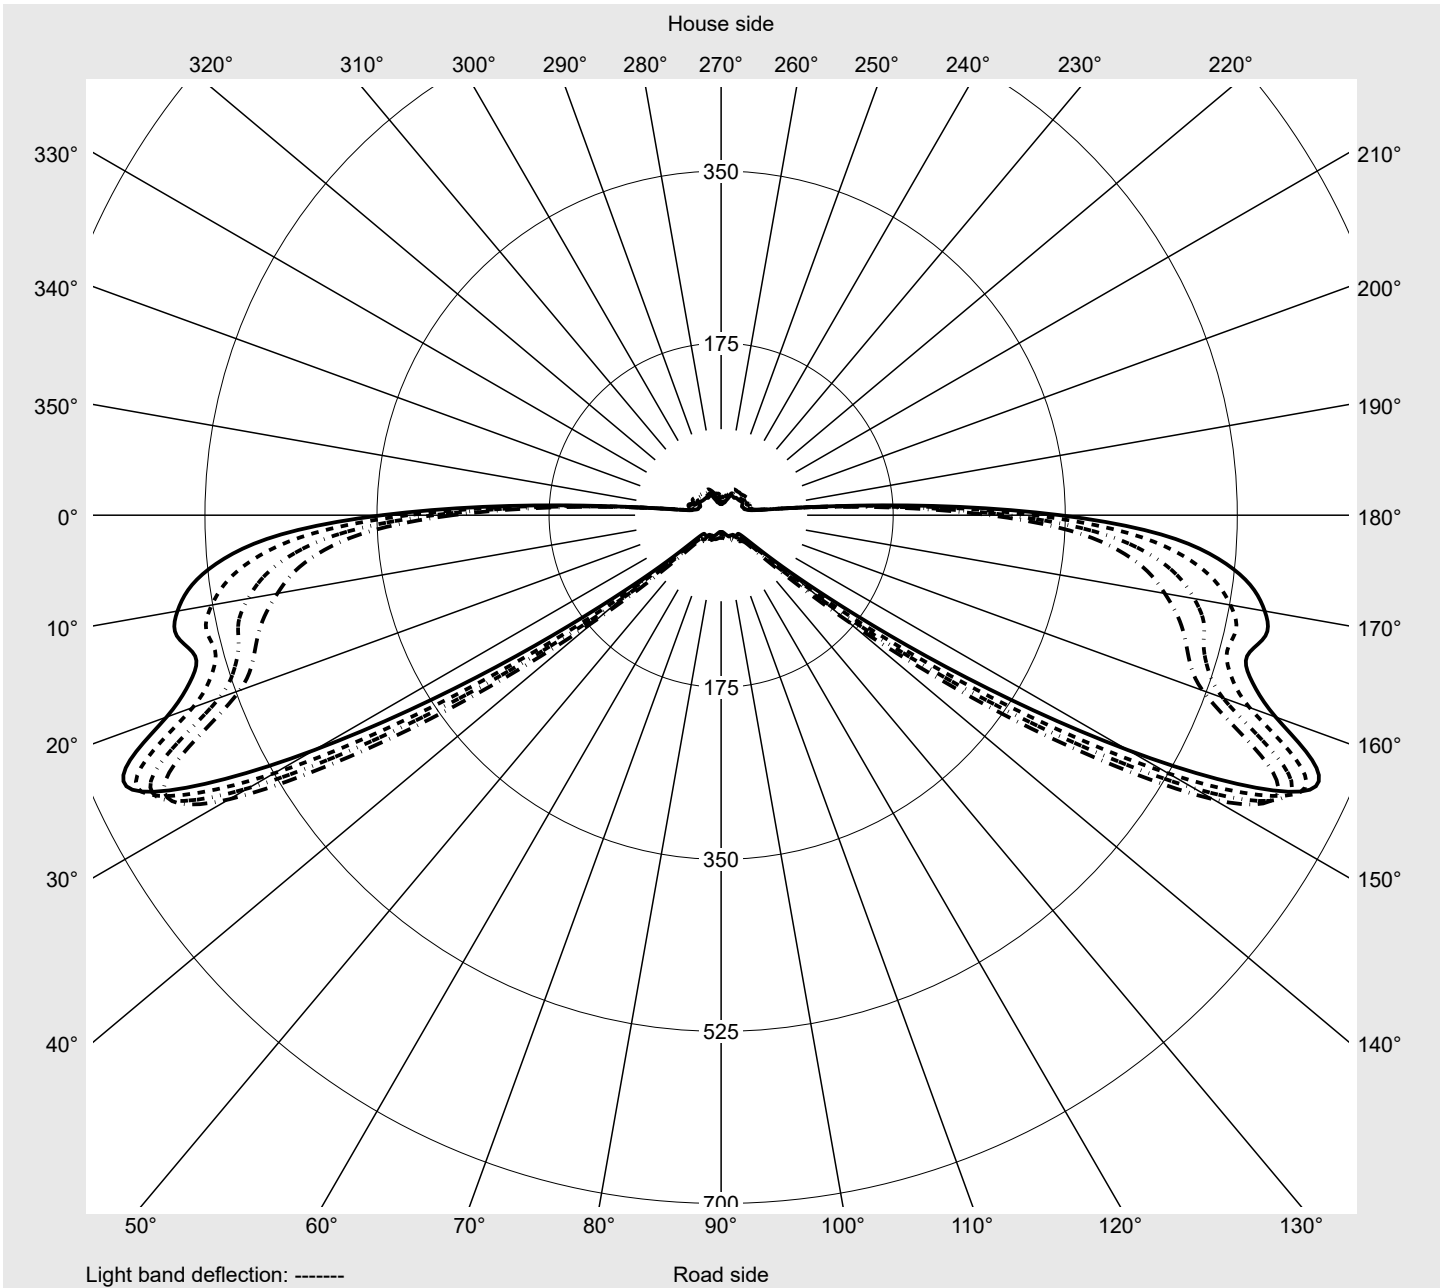

Photometric test report

Family Streetlight 21 micro easy LED	Order number: 5XE5B43A08DB EAN: 4058352785164	LP number 59065_947
	Version post-top or side-entry mounting Optic asymmetric, wide distribution (ST0.5a) Cover toughened safety glass Lamps LED 4000 K CRI ≥ 70 Controlgear ECG DIM Rated values Net luminous flux = 5320 lm Power consumption = 39.1 W Luminous efficacy = 136.1 lm/W	serial documentation 26.10.2022
		

Luminous intensity in cd/klm C180-0 C205-25 C207,5-27,5 C270-90 **Imax: 661 cd/klm**

Luminaire output ratios

Eta	100.0%
Eta 0° - 90°	100.0%
Eta 90° - 180°	0.0%

Luminous intensity class acc. to EN13201-2

Class:	G3
Imax 70°	629.6
Imax 80°	99.6
Imax 90°	0.0
Imax >90°	0.0
Imax >95°	0.0

Measurement conditions

DIN EN 13032 and DIN 5032

Photometric test report

Family Streetlight 21 micro easy LED	Order number: 5XE5B43A08DB EAN: 4058352785164	LP number 59065_947
--	--	--------------------------------------

Envelope curve in cd/klm **KMK 73°** **KMK 72°** **KMK 71°** **KMK 70°** **siteco**

Photometric test report

Family Streetlight 21 micro easy LED	Order number: 5XE5B43A08DB EAN: 4058352785164	LP number 59065_947
Table of values for luminous intensities		Maximum luminous intensity
		siteco