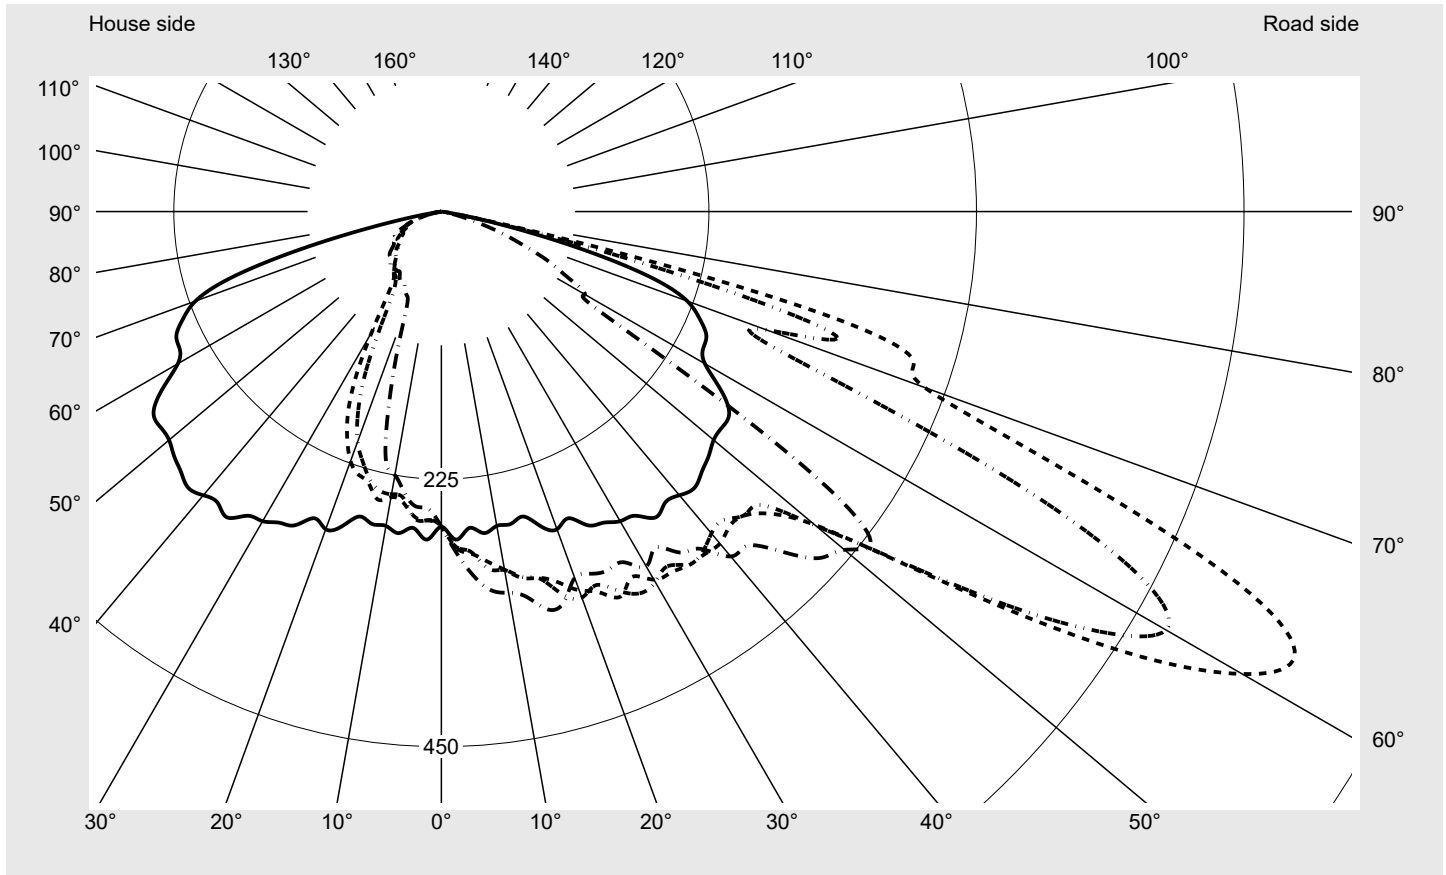

Photometric test report

Family
Streetlight 21 micro LED

Order number: 5XE1E33T08DB
EAN: 4058352806142

LP number
59077_920

Version post-top or side-entry mounting, Smart Interface up/down
Optic asymmetric, wide distribution (STW1.0a)
Cover toughened safety glass
Lamps LED 3000 K | CRI ≥ 70
Controlgear EVG-Smart Interface
Rated values Net luminous flux = 5110 lm
Power consumption = 39.1 W
Luminous efficacy = 130.7 lm/W

serial
documentation
26.10.2022

siteco

Luminous intensity in cd/klm

C180-0

C210-30

C215-35

C270-90

Imax: 809 cd/klm

Luminaire output ratios

Eta	100.0%
Eta 0° - 90°	100.0%
Eta 90° - 180°	0.0%

Measurement conditions

DIN EN 13032 and DIN 5032

Luminous intensity class acc. to EN13201-2

Class:	G4
Imax 70°	498.7
Imax 80°	32.8
Imax 90°	0.0
Imax >90°	0.0
Imax >95°	0.0

Photometric test report

Family Streetlight 21 micro LED	Order number: 5XE1E33T08DB EAN: 4058352806142	LP number 59077_920
--	--	--------------------------------------

Envelope curve in cd/klm **KMK 62.5°** **KMK 60°** **KMK 57.5°** **KMK 55°** **siteco**