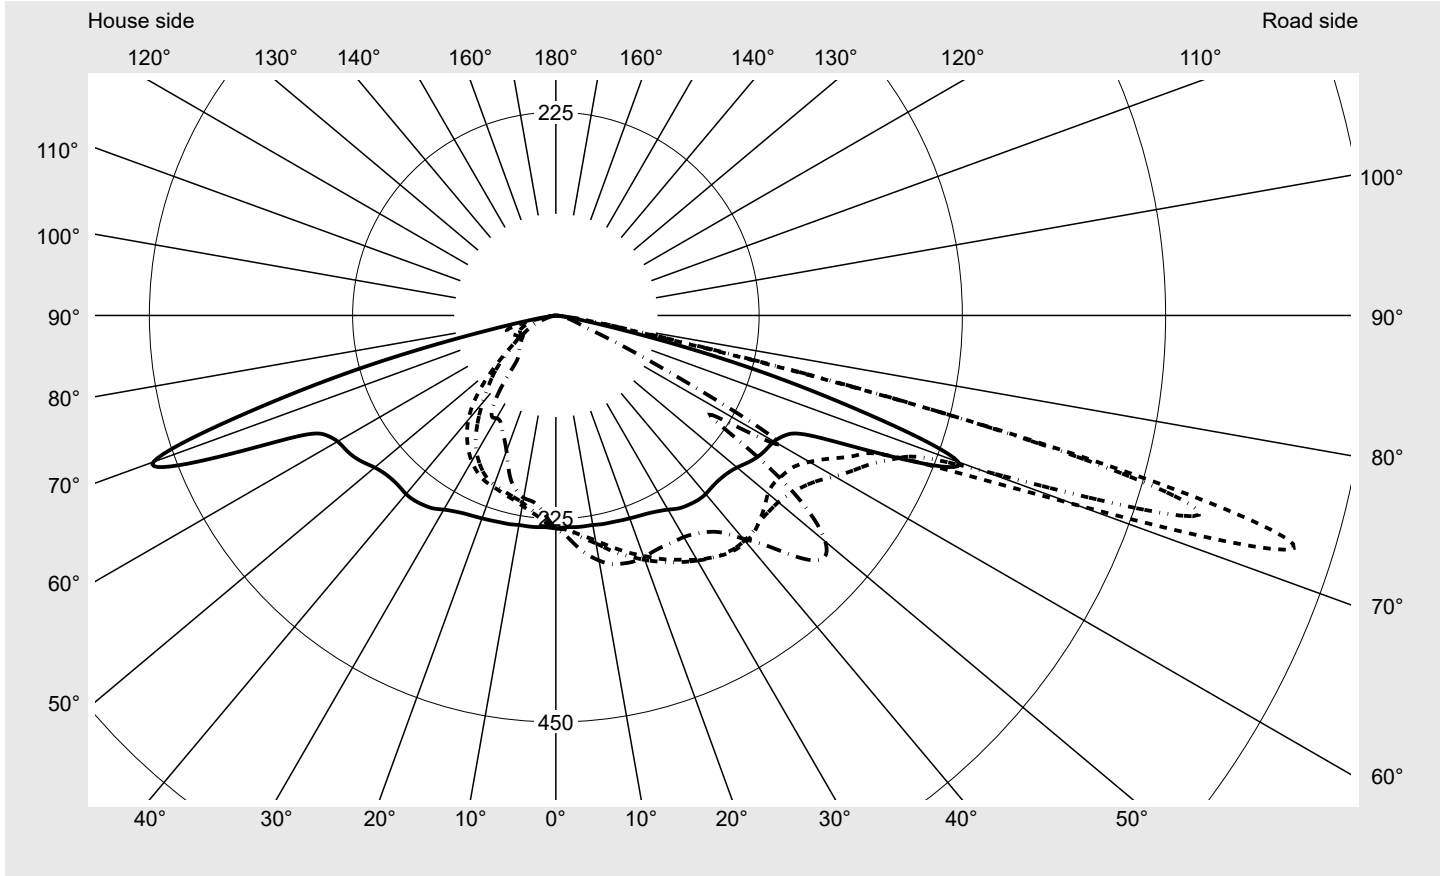

Photometric test report

| | | |
|--|--|--|
| Family Streetlight 31 maxi toolless | Order number: 5XH8U31T08TA EAN: 4069025105073 | LP number 59537_466 |
| | Version post-top or side-entry mounting, Smart Interface up/down Optic asymmetric, extremely wide distribution (P0.8a G) Cover toughened safety glass Lamps LED 3000 K CRI ≥ 70 Controlgear ECG SITECO - Smart Interface Rated values Net luminous flux = 33950 lm Power consumption = 228.8 W Luminous efficacy = 148.4 lm/W | serial documentation 27.05.2024 |

Luminous intensity in cd/klm C180-0 C205-25 C210-30 C270-90 **Imax: 856 cd/klm**

| Luminaire output ratios | |
|-------------------------|--------|
| Eta | 100.0% |
| Eta 0° - 90° | 100.0% |
| Eta 90° - 180° | 0.0% |

Envelope curve in cd/klm **KMK 72.5°** **KMK 70°** **KMK 67.5°** **KMK 65°** **siteco**

Photometric test report

| | | |
|---|--|--------------------------------------|
| Family Streetlight 31 maxi toolless | Order number: 5XH8U31T08TA EAN: 4069025105073 | LP number 59537_466 |
| Table of values for luminous intensities | | Maximum luminous intensity |
| siteco | | |