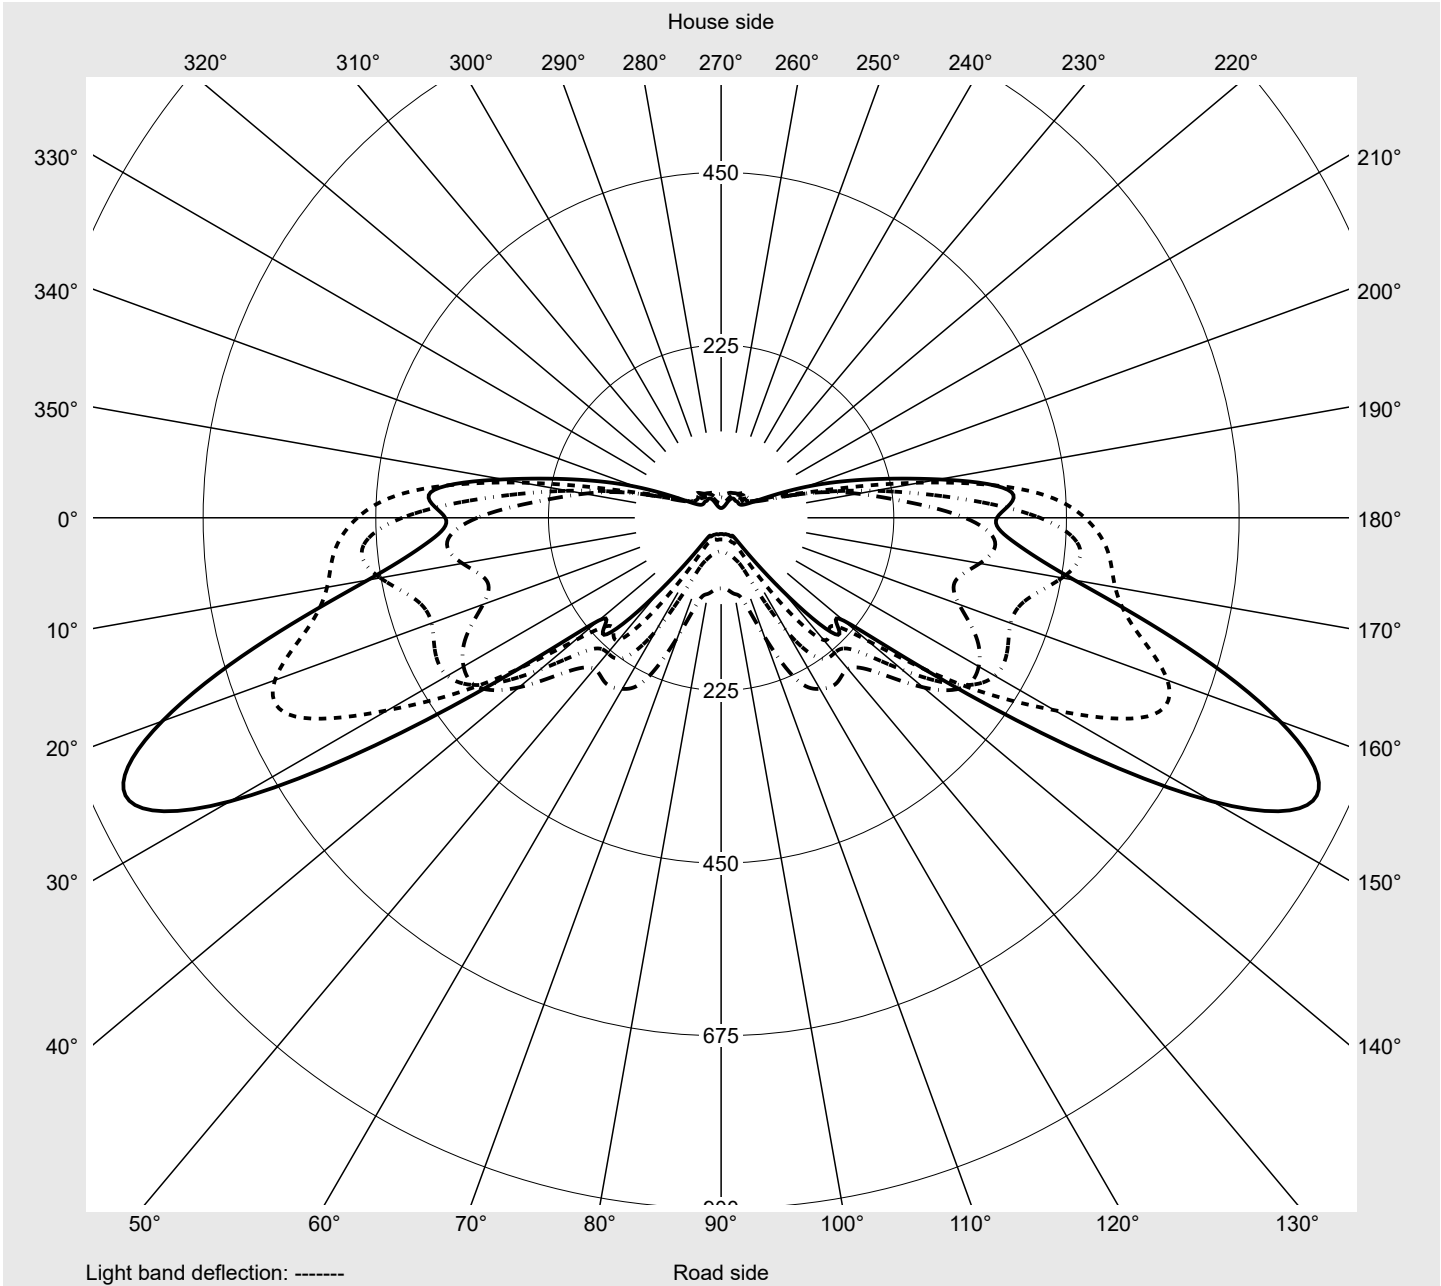

Photometric test report

| | | |
|--|--|--|
| Family Streetlight 31 maxi toolless | Order number: 5XH8U31T08TA EAN: 4069025105073 | LP number 59537_466 |
| | Version post-top or side-entry mounting, Smart Interface up/down Optic asymmetric, extremely wide distribution (P0.8a G) Cover toughened safety glass Lamps LED 3000 K CRI ≥ 70 Controlgear ECG SITECO - Smart Interface Rated values Net luminous flux = 33950 lm Power consumption = 228.8 W Luminous efficacy = 148.4 lm/W | serial documentation 27.05.2024 |

Luminous intensity in cd/klm C180-0 C205-25 C210-30 C270-90 **Imax: 856 cd/klm**

| Luminaire output ratios | |
|-------------------------|--------|
| Eta | 100.0% |
| Eta 0° - 90° | 100.0% |
| Eta 90° - 180° | 0.0% |

| Luminous intensity class acc. to EN13201-2 | |
|--|-------|
| Class: | G3 |
| Imax 70° | 618.8 |
| Imax 80° | 68.3 |
| Imax 90° | 0.0 |
| Imax >90° | 0.0 |
| Imax >95° | 0.0 |

Measurement conditions
DIN EN 13032 and DIN 5032

Envelope curve in cd/klm **KMK 72.5°** **KMK 70°** **KMK 67.5°** **KMK 65°** **siteco**

Photometric test report

| | | |
|---|--|--------------------------------------|
| Family Streetlight 31 maxi toolless | Order number: 5XH8U31T08TA EAN: 4069025105073 | LP number 59537_466 |
| Table of values for luminous intensities | | Maximum luminous intensity |
| siteco | | |