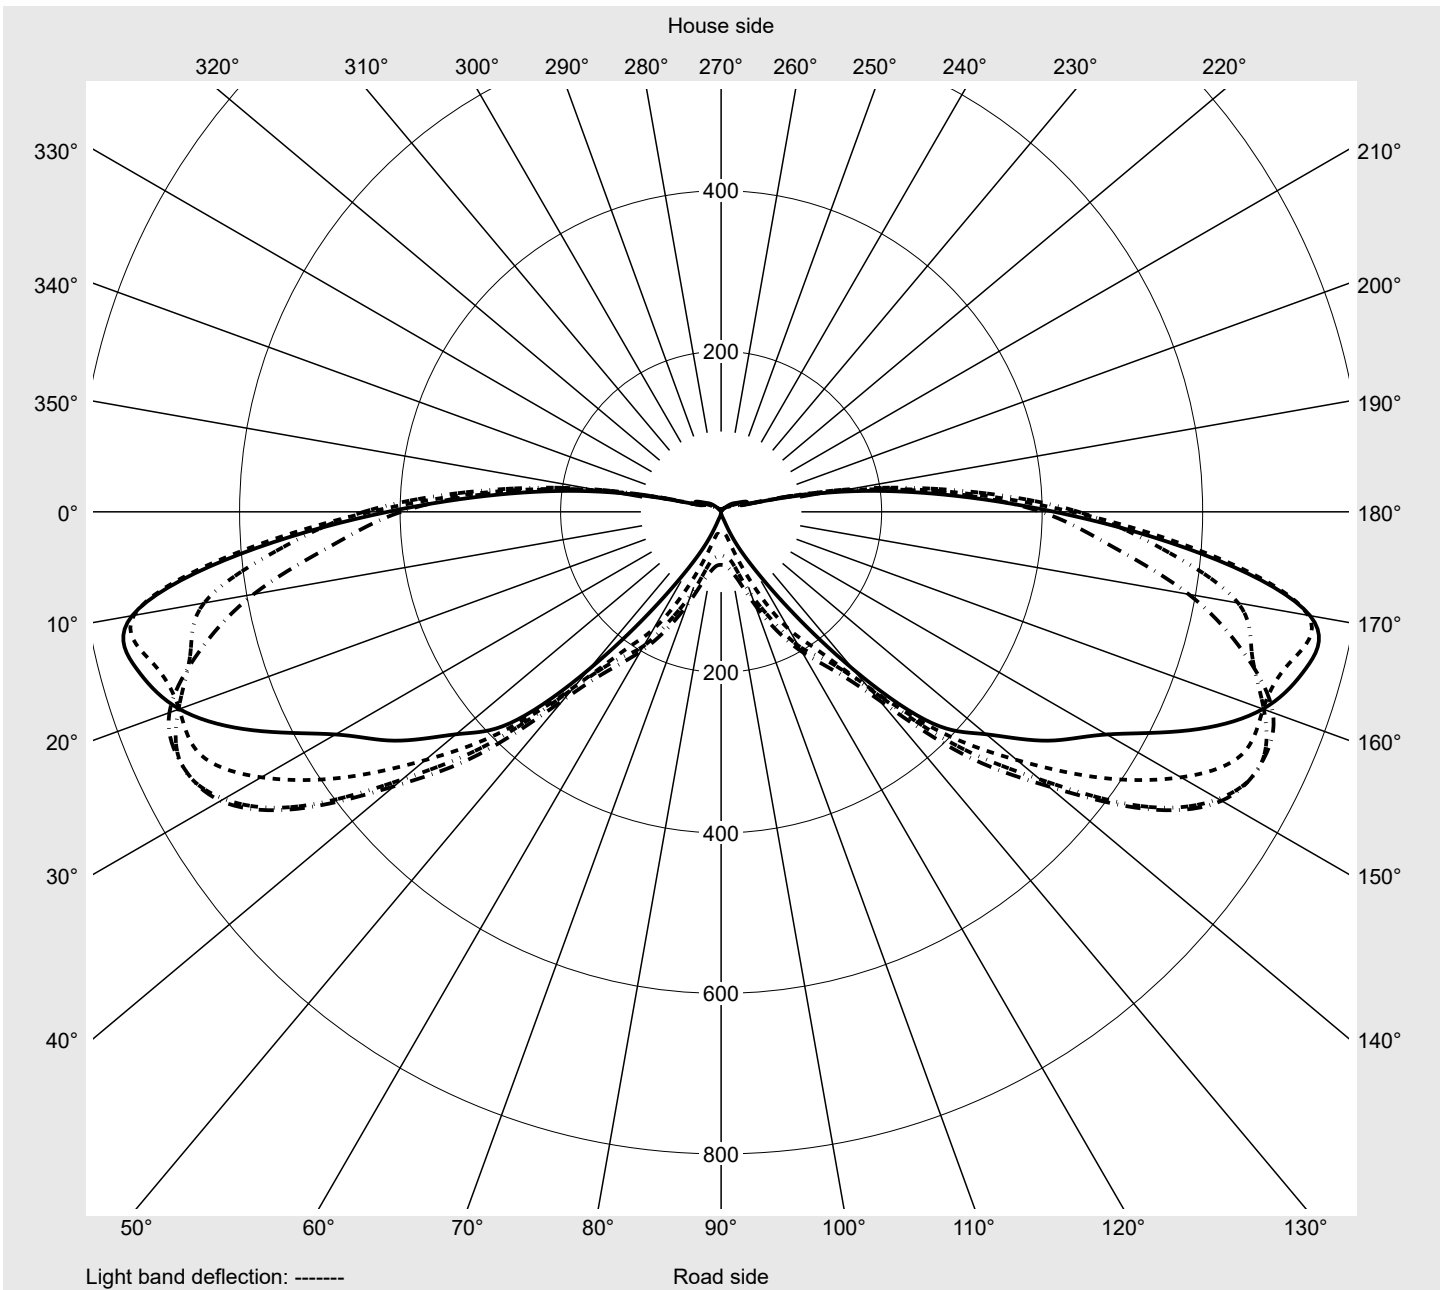

Photometric test report

Family Streetlight 11 micro LED	Order number: 5XC1NC1F08DE EAN: 4069025076472	LP number 59457_344
	Version post-top or side-entry mounting Optic asymmetric, extreme wide distribution with Back Light Control (ST1.0aB) Cover transparent, PMMA Lamps LED 2700 K CRI ≥ 70 Controlgear ECG SITECO iQ Setting individual position Rated values Net luminous flux = 2790 lm Power consumption = 26.8 W Luminous efficacy = 104.1 lm/W	serial documentation 22.05.2024

Luminous intensity in cd/klm C180-0 C195-15 C200-20 C270-90 **Imax: 754 cd/klm**

Luminaire output ratios	
Eta	100.0%
Eta 0° - 90°	100.0%
Eta 90° - 180°	0.0%

Luminous intensity class acc. to EN13201-2	
Class:	G1
Imax 70°	742.9
Imax 80°	194.9
Imax 90°	0.0
Imax >90°	0.0
Imax >95°	0.0

Measurement conditions
DIN EN 13032 and DIN 5032

Photometric test report

Family Streetlight 11 micro LED	Order number: 5XC1NC1F08DE EAN: 4069025076472	LP number 59457_344
-------------------------------------------	----------------------------------------------------------------	-------------------------------

Envelope curve in cd/klm **KMK 72.5°** **KMK 70°** **KMK 67.5°** **KMK 65°** **siteco**

Photometric test report

Family Streetlight 11 micro LED	Order number: 5XC1NC1F08DE EAN: 4069025076472	LP number 59457_344
Table of values for luminous intensities		Maximum luminous intensity