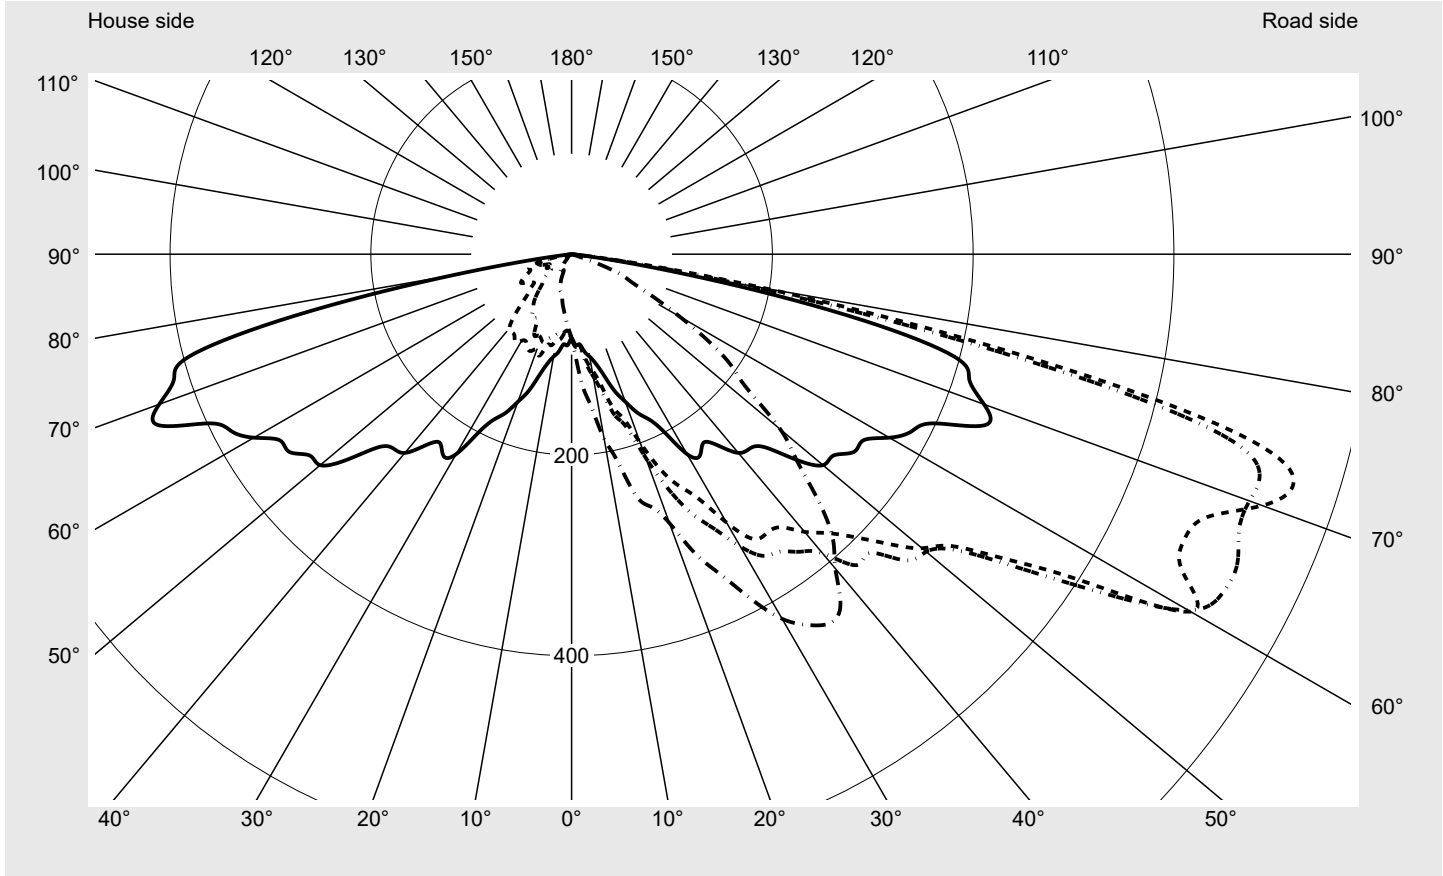

Photometric test report

Family Streetlight 11 micro LED	Order number: 5XC1NC1F08DE EAN: 4069025076472	LP number 59457_344
	Version post-top or side-entry mounting Optic asymmetric, extreme wide distribution with Back Light Control (ST1.0aB) Cover transparent, PMMA Lamps LED 2700 K CRI ≥ 70 Controlgear ECG SITECO iQ Setting individual position Rated values Net luminous flux = 2790 lm Power consumption = 26.8 W Luminous efficacy = 104.1 lm/W	serial documentation 22.05.2024

Luminous intensity in cd/klm C180-0 C195-15 C200-20 C270-90 **Imax: 754 cd/klm**

Luminaire output ratios	
Eta	100.0%
Eta 0° - 90°	100.0%
Eta 90° - 180°	0.0%

Luminous intensity class acc. to EN13201-2	
Class:	G1
Imax 70°	742.9
Imax 80°	194.9
Imax 90°	0.0
Imax >90°	0.0
Imax >95°	0.0

Measurement conditions
DIN EN 13032 and DIN 5032

Photometric test report

Family Streetlight 11 micro LED	Order number: 5XC1NC1F08DE EAN: 4069025076472	LP number 59457_344
-------------------------------------------	----------------------------------------------------------------	-------------------------------

Envelope curve in cd/klm **KMK 72.5°** **KMK 70°** **KMK 67.5°** **KMK 65°** **siteco**

Photometric test report

Family Streetlight 11 micro LED	Order number: 5XC1NC1F08DE EAN: 4069025076472	LP number 59457_344
Table of values for luminous intensities		Maximum luminous intensity