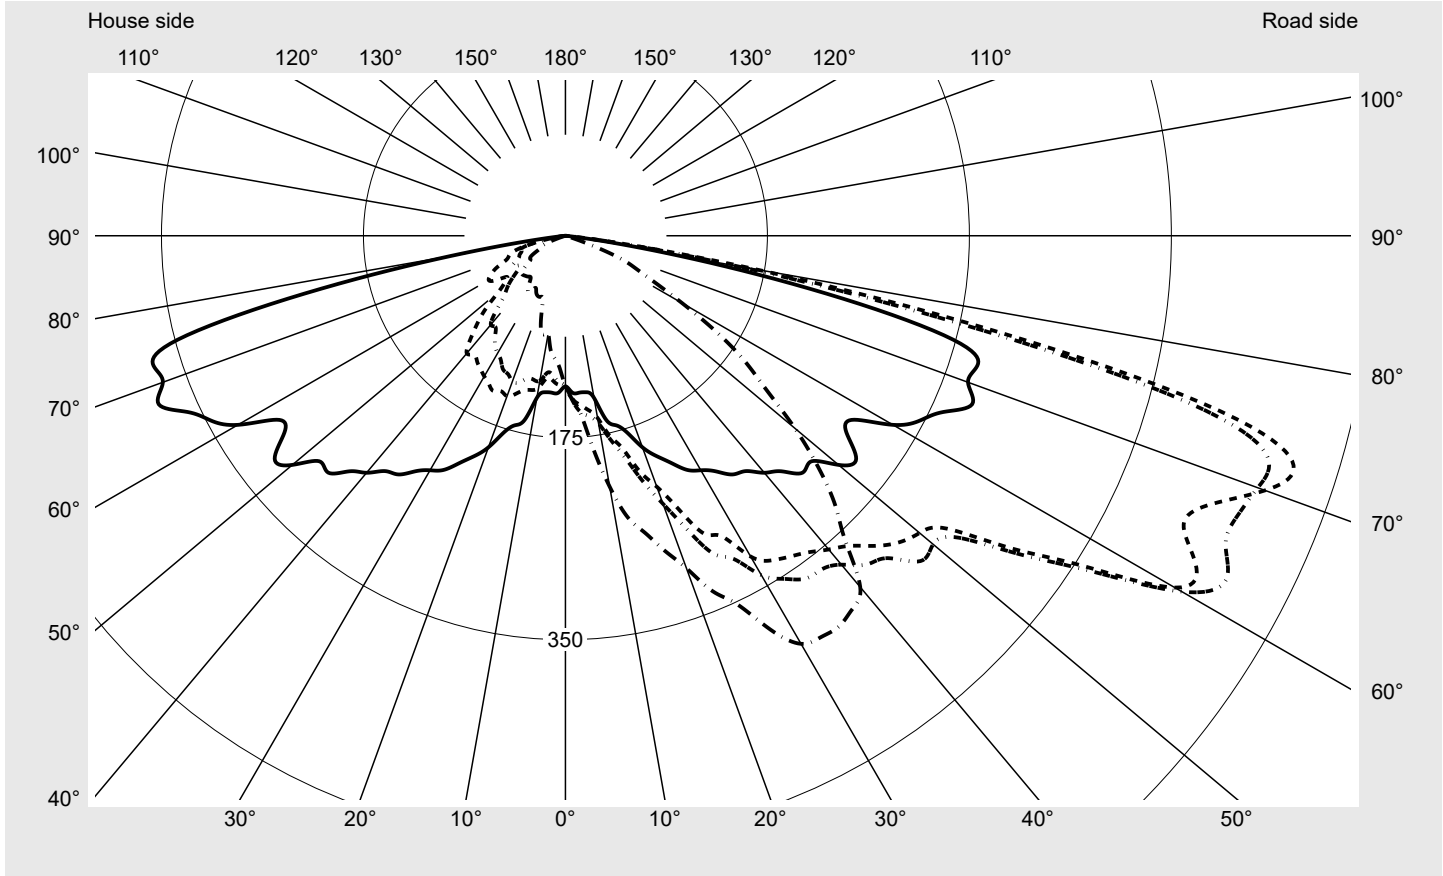

Photometric test report

Family Streetlight 11 micro LED	Order number: 5XC1MC1F08DE EAN: 4069025076441	LP number 59453_346
	Version post-top or side-entry mounting Optic asymmetric, extreme wide distribution (ST1.0a) Cover transparent, PMMA Lamps LED 2700 K CRI ≥ 70 Controlgear ECG SITECO iQ Setting individual position Rated values Net luminous flux = 3220 lm Power consumption = 26.8 W Luminous efficacy = 120.1 lm/W	serial documentation 22.05.2024

Luminous intensity in cd/klm C180-0 C195-15 C200-20 C270-90 **Imax: 661 cd/klm**

Luminaire output ratios

Eta	100.0%
Eta 0° - 90°	100.0%
Eta 90° - 180°	0.0%

Luminous intensity class acc. to EN13201-2

Class:	G1
Imax 70°	645.0
Imax 80°	167.3
Imax 90°	0.0
Imax >90°	0.0
Imax >95°	0.0

Measurement conditions

DIN EN 13032 and DIN 5032

Photometric test report

Family Streetlight 11 micro LED	Order number: 5XC1MC1F08DE EAN: 4069025076441	LP number 59453_346
---	--	-------------------------------

Envelope curve in cd/klm **KMK 72.5°** **KMK 70°** **KMK 67.5°** **KMK 65°** **siteco**

Photometric test report

Family Streetlight 11 micro LED	Order number: 5XC1MC1F08DE EAN: 4069025076441	LP number 59453_346
Table of values for luminous intensities		Maximum luminous intensity