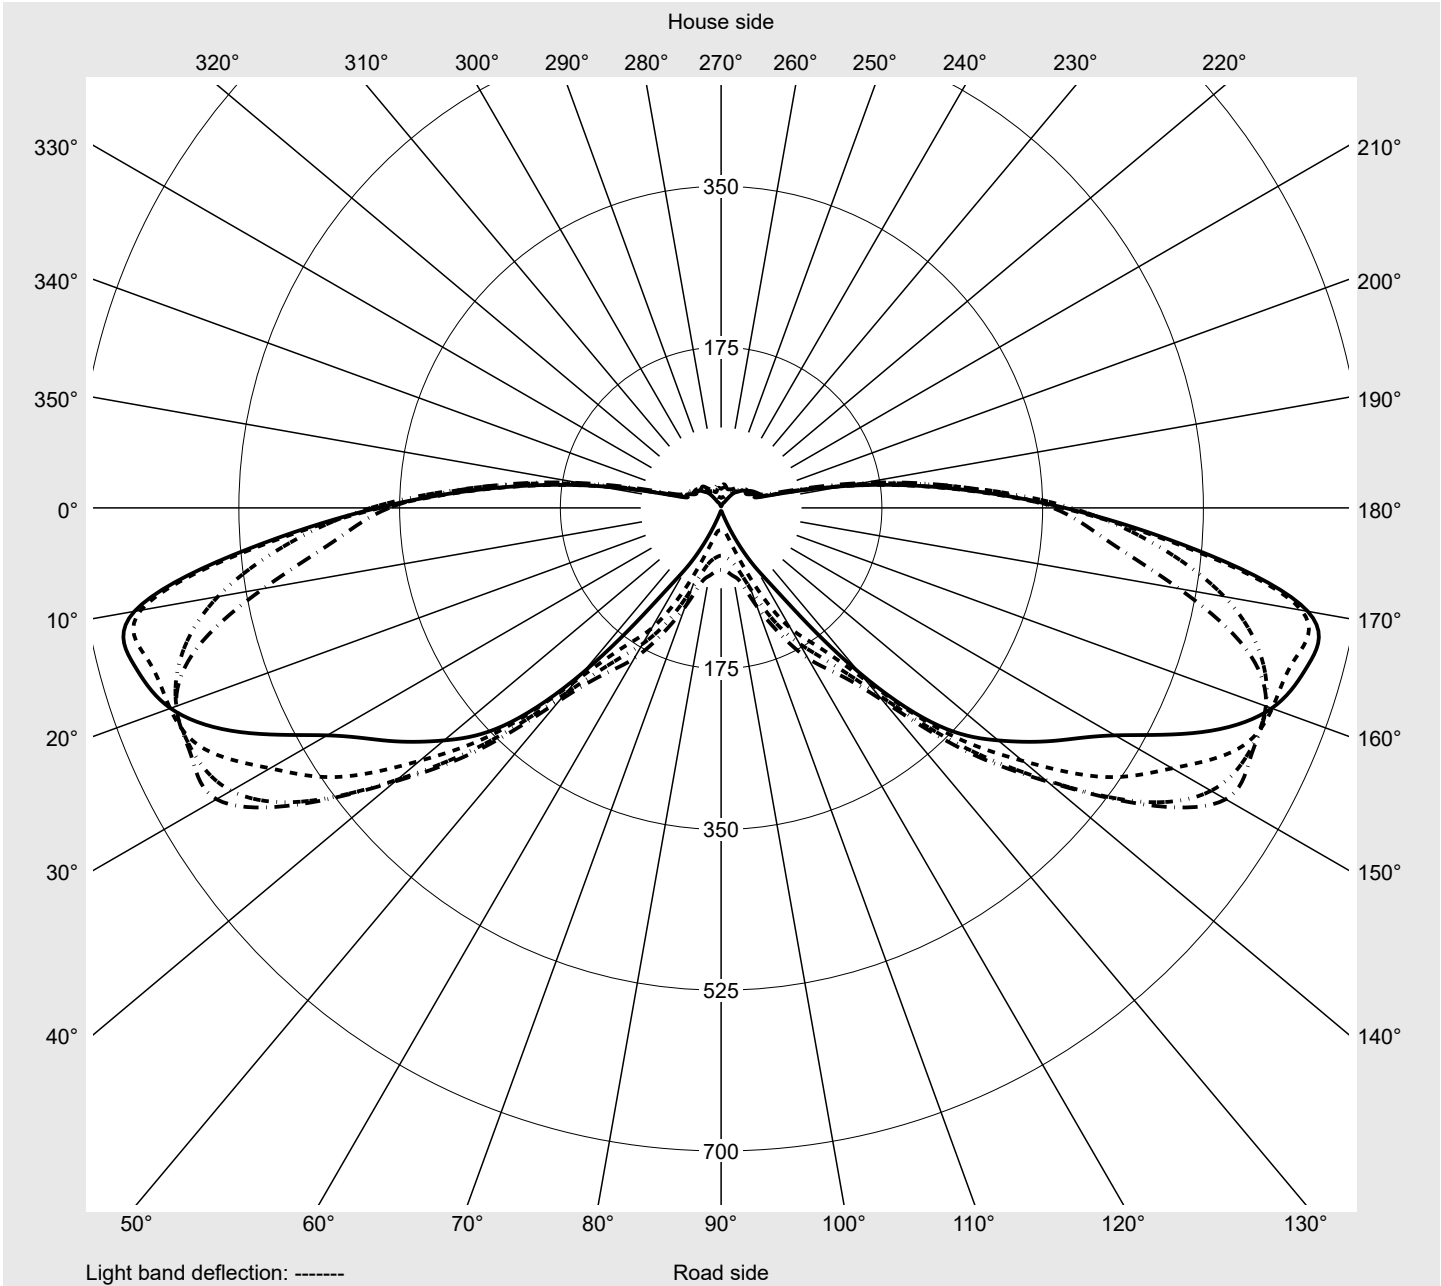

Photometric test report

Family Streetlight 11 micro LED	Order number: 5XC1MC1F08DE EAN: 4069025076441	LP number 59453_346
	Version post-top or side-entry mounting Optic asymmetric, extreme wide distribution (ST1.0a) Cover transparent, PMMA Lamps LED 2700 K CRI ≥ 70 Controlgear ECG SITECO iQ Setting individual position Rated values Net luminous flux = 3220 lm Power consumption = 26.8 W Luminous efficacy = 120.1 lm/W	serial documentation 22.05.2024

Luminous intensity in cd/klm C180-0 C195-15 C200-20 C270-90 **Imax: 661 cd/klm**

Luminaire output ratios

Eta	100.0%
Eta 0° - 90°	100.0%
Eta 90° - 180°	0.0%

Luminous intensity class acc. to EN13201-2

Class:	G1
Imax 70°	645.0
Imax 80°	167.3
Imax 90°	0.0
Imax >90°	0.0
Imax >95°	0.0

Measurement conditions

DIN EN 13032 and DIN 5032

Photometric test report

Family Streetlight 11 micro LED	Order number: 5XC1MC1F08DE EAN: 4069025076441	LP number 59453_346
---	--	-------------------------------

Envelope curve in cd/klm **KMK 72.5°** **KMK 70°** **KMK 67.5°** **KMK 65°** **siteco**

Photometric test report

Family Streetlight 11 micro LED	Order number: 5XC1MC1F08DE EAN: 4069025076441	LP number 59453_346
Table of values for luminous intensities		Maximum luminous intensity