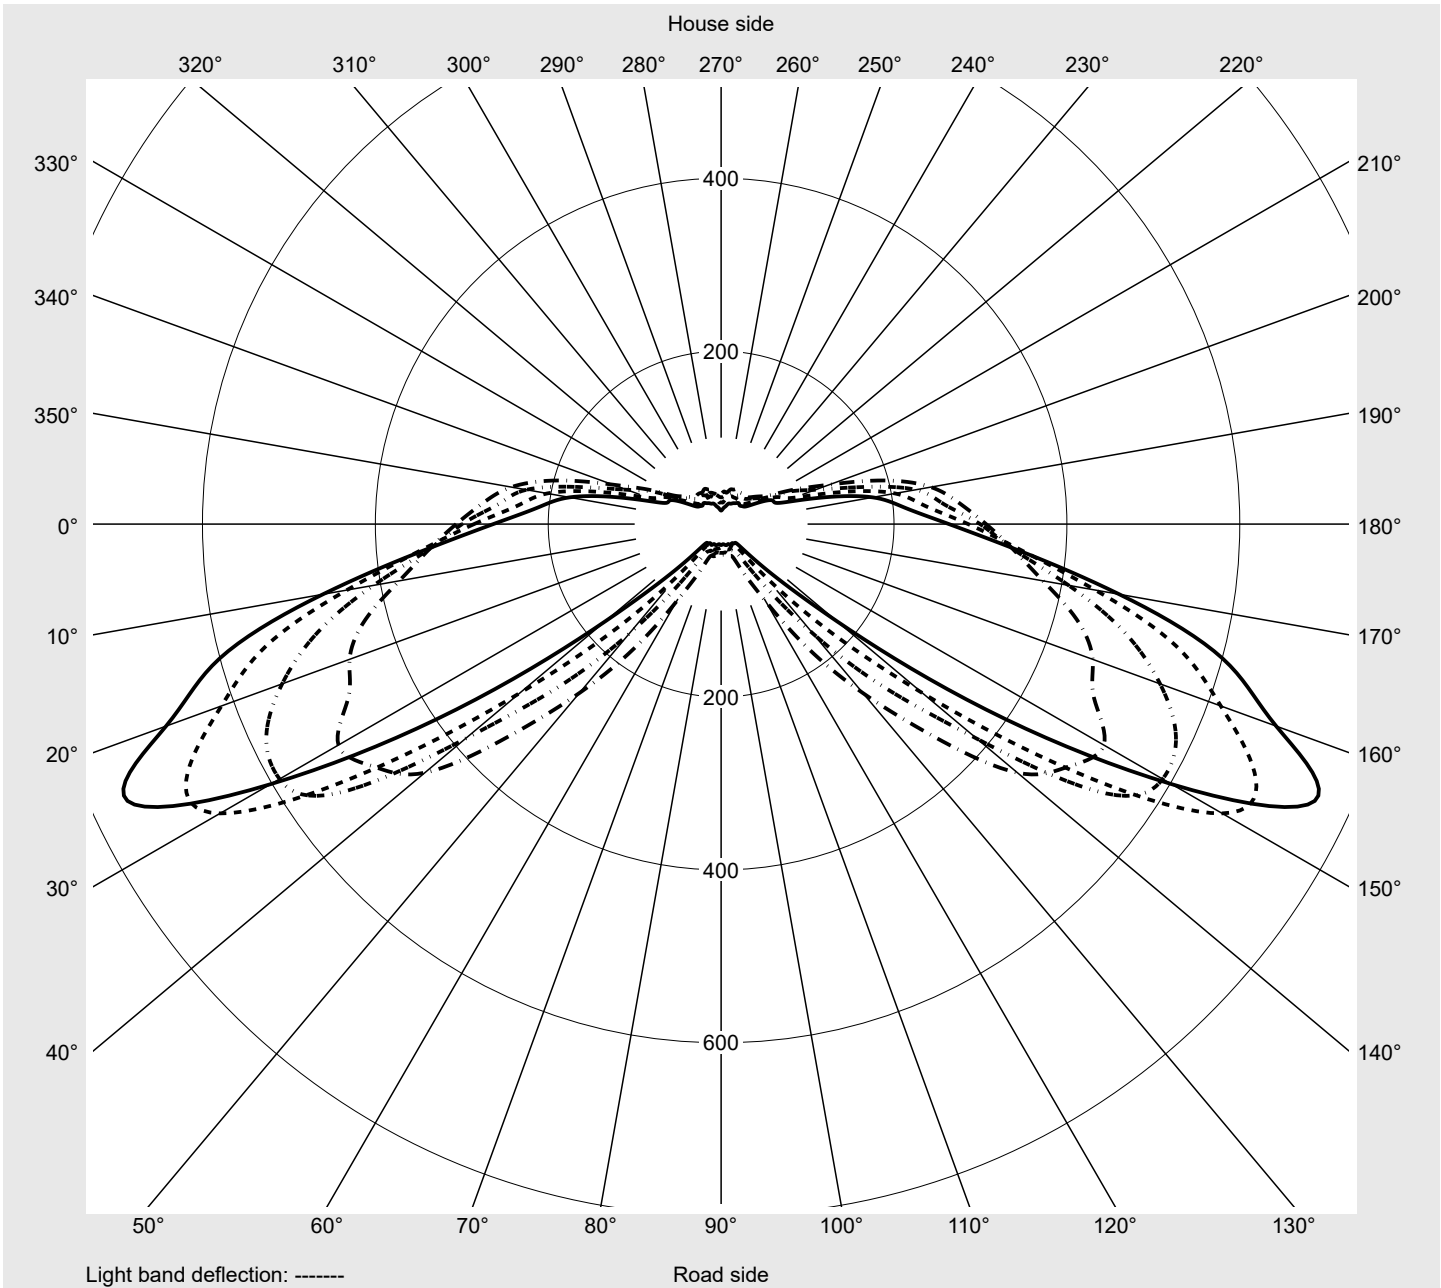

Photometric test report

Family Streetlight 31 micro toolless	Order number: 5XH5D3BM08CA EAN: 4069025103376	LP number 59076_2475
	Version post-top or side-entry mounting, NEMA 7 pin (DALI) + Zhaga down Optic asymmetric, wide distribution (ST1.0a) Cover toughened safety glass Lamps LED 3000 K CRI ≥ 70 Controlgear ECG SITECO - Smart Interface Rated values Net luminous flux = 1440 lm Power consumption = 10.2 W Luminous efficacy = 141.2 lm/W	serial documentation 18.04.2024

Luminous intensity in cd/klm C180-0 C205-25 C210-30 C270-90 **Imax: 758 cd/klm**

Luminaire output ratios

Eta	100.0%
Eta 0° - 90°	100.0%
Eta 90° - 180°	0.0%

Luminous intensity class acc. to EN13201-2

Class:	G3
Imax 70°	757.8
Imax 80°	95.1
Imax 90°	0.0
Imax >90°	0.0
Imax >95°	0.0

Measurement conditions

DIN EN 13032 and DIN 5032

Photometric test report

Family Streetlight 31 micro toolless	Order number: 5XH5D3BM08CA EAN: 4069025103376	LP number 59076_2475
--	--	---------------------------------------

Envelope curve in cd/klm **KMK 70°** **KMK 67.5°** **KMK 65°** **KMK 62.5°** **siteco**

Photometric test report

Family Streetlight 31 micro toolless	Order number: 5XH5D3BM08CA EAN: 4069025103376	LP number 59076_2475
Table of values for luminous intensities		Maximum luminous intensity
		siteco