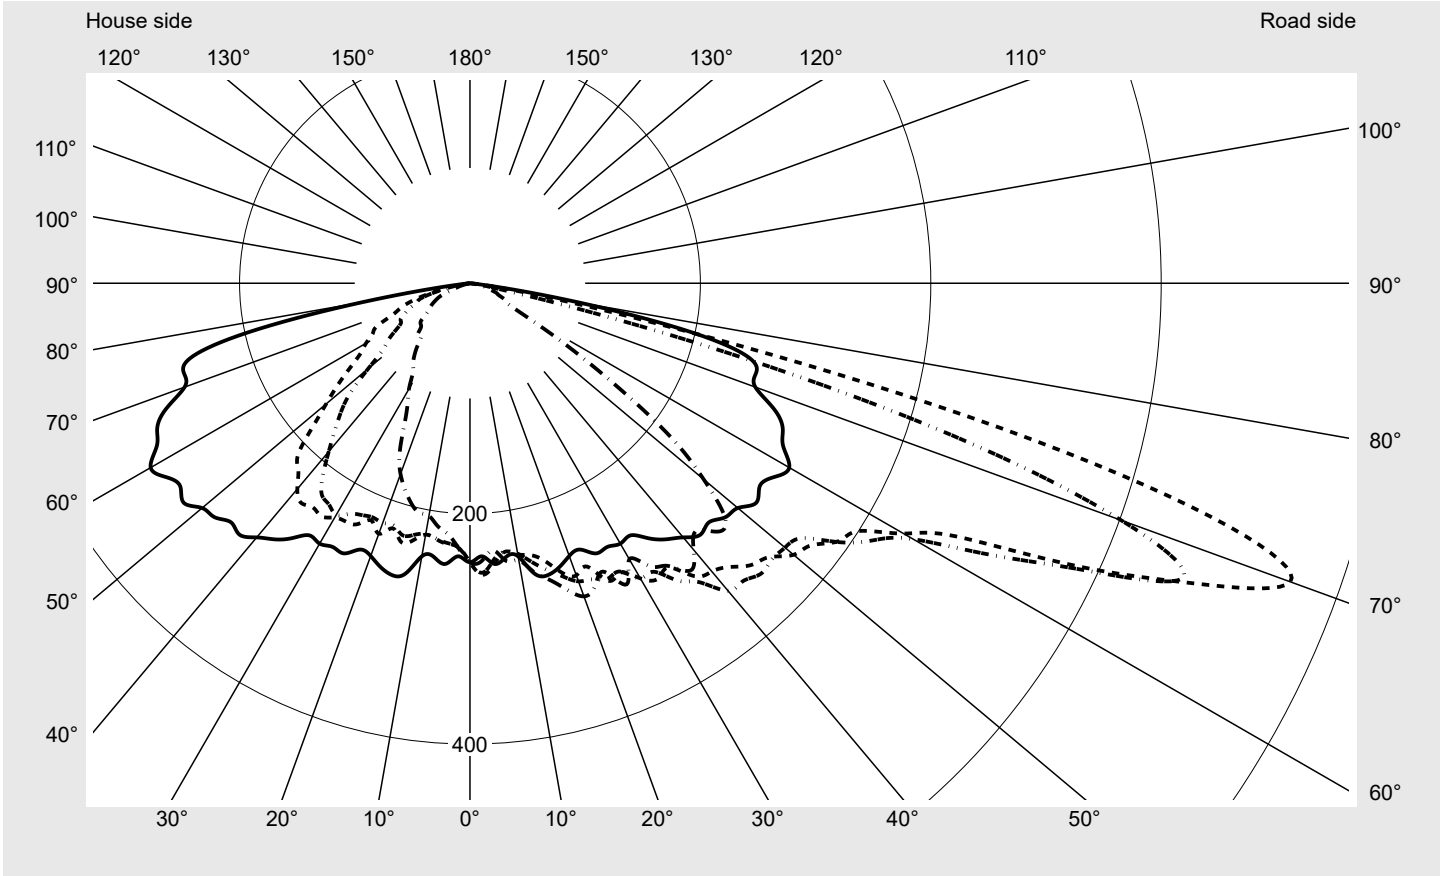

Photometric test report

Family Streetlight 31 micro toolless	Order number: 5XH5D3BM08CA EAN: 4069025103376	LP number 59076_2475
	Version post-top or side-entry mounting, NEMA 7 pin (DALI) + Zhaga down Optic asymmetric, wide distribution (ST1.0a) Cover toughened safety glass Lamps LED 3000 K CRI ≥ 70 Controlgear ECG SITECO - Smart Interface Rated values Net luminous flux = 1440 lm Power consumption = 10.2 W Luminous efficacy = 141.2 lm/W	serial documentation 18.04.2024

Luminous intensity in cd/klm C180-0 C205-25 C210-30 C270-90 **Imax: 758 cd/klm**

Luminaire output ratios

Eta	100.0%
Eta 0° - 90°	100.0%
Eta 90° - 180°	0.0%

Luminous intensity class acc. to EN13201-2

Class:	G3
Imax 70°	757.8
Imax 80°	95.1
Imax 90°	0.0
Imax >90°	0.0
Imax >95°	0.0

Envelope curve in cd/klm **KMK 70°** **KMK 67.5°** **KMK 65°** **KMK 62.5°** **siteco**

Photometric test report

Family Streetlight 31 micro toolless	Order number: 5XH5D3BM08CA EAN: 4069025103376	LP number 59076_2475
Table of values for luminous intensities		Maximum luminous intensity
		siteco