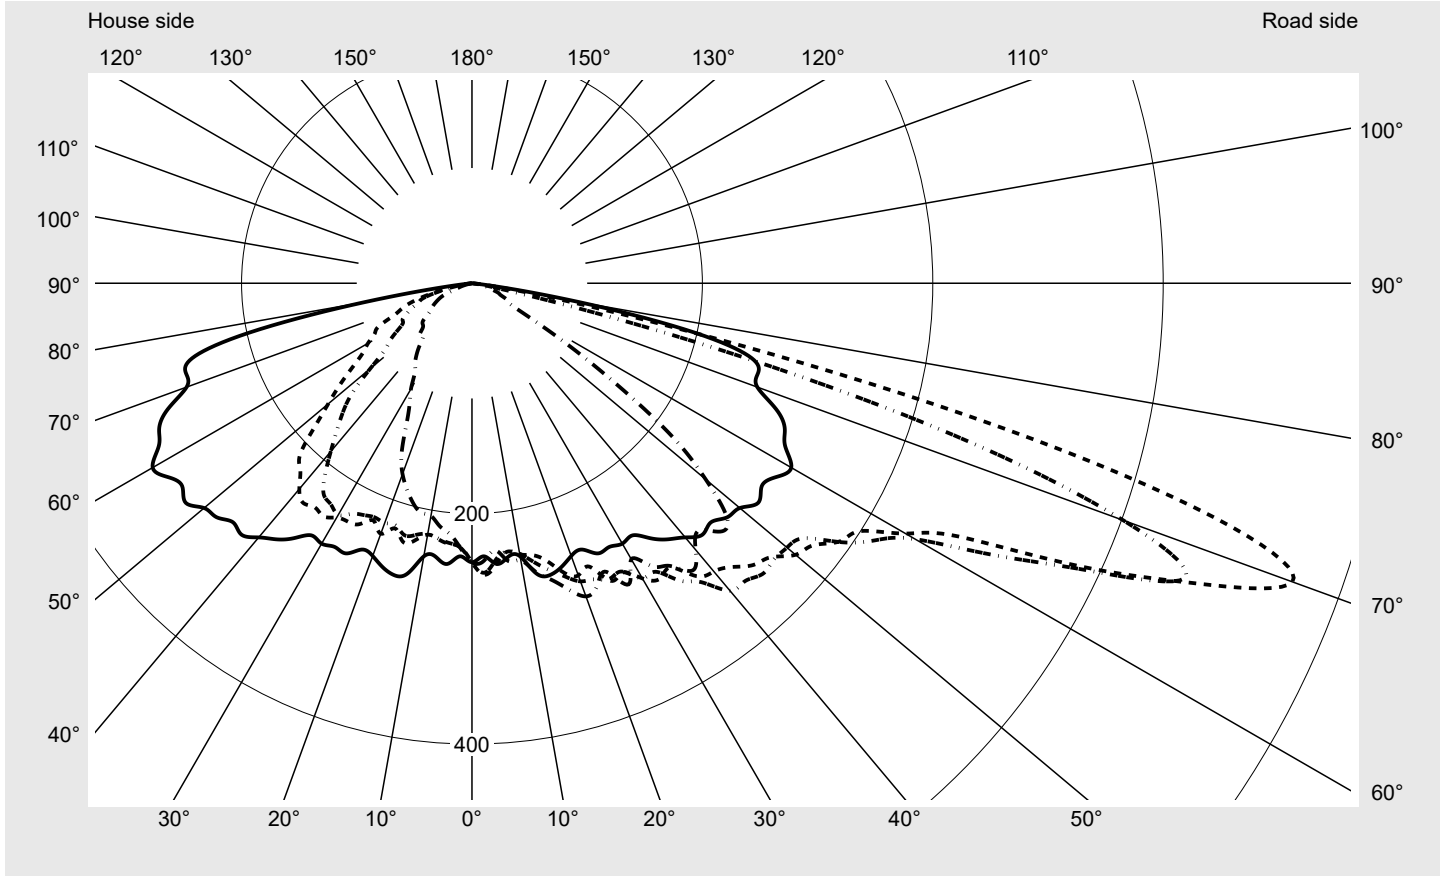

Photometric test report

Family Streetlight 31 micro toolless	Order number: 5XH5D31A08CA EAN: 4069025103031	LP number 59076_2350
	Version post-top or side-entry mounting Optic asymmetric, wide distribution (ST1.0a) Cover toughened safety glass Lamps LED 3000 K CRI ≥ 70 Controlgear ECG SITECO Rated values Net luminous flux = 1440 lm Power consumption = 10.3 W Luminous efficacy = 139.8 lm/W	serial documentation 18.04.2024

Luminous intensity in cd/klm C180-0 C205-25 C210-30 C270-90 **Imax: 758 cd/klm**

Luminaire output ratios	
Eta	100.0%
Eta 0° - 90°	100.0%
Eta 90° - 180°	0.0%

Luminous intensity class acc. to EN13201-2	
Class:	G3
Imax 70°	757.8
Imax 80°	95.1
Imax 90°	0.0
Imax >90°	0.0
Imax >95°	0.0

Envelope curve in cd/klm **KMK 70°** **KMK 67.5°** **KMK 65°** **KMK 62.5°** **siteco**

Photometric test report

Family Streetlight 31 micro toolless	Order number: 5XH5D31A08CA EAN: 4069025103031	LP number 59076_2350
Table of values for luminous intensities		Maximum luminous intensity
		siteco