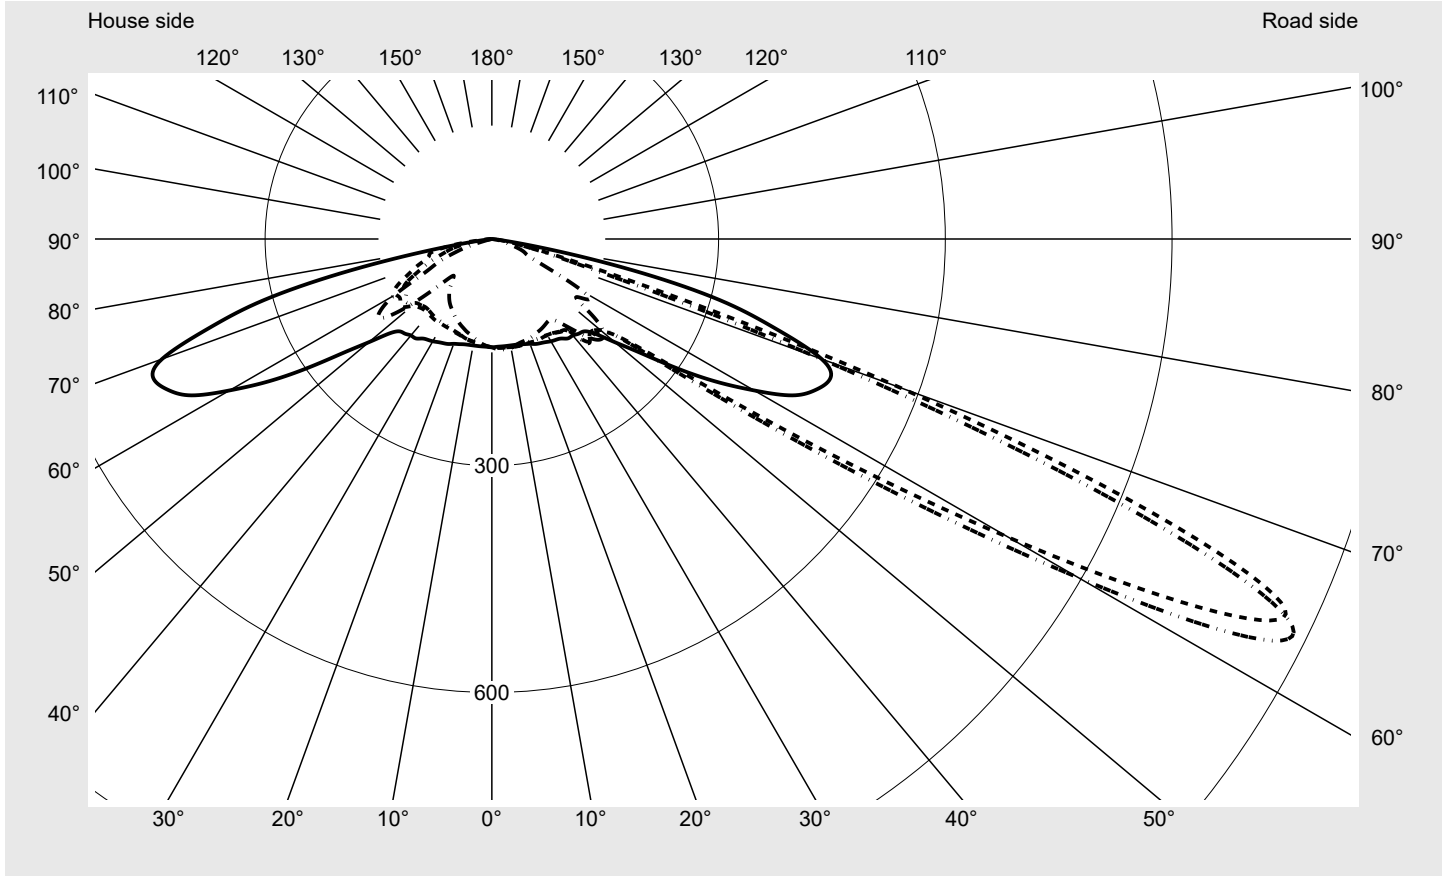

# Photometric test report

<b>Family</b> <b>Streetlight 31 mini toolless</b>	<b>Order number: 5XH6P31T08HA</b> <b>EAN: 4069025104472</b>	<b>LP number</b> <b>59337_898</b>
	<b>Version</b> post-top or side-entry mounting, Smart Interface up/down <b>Optic</b> asymmetric, wide distribution (ST1.5a) <b>Cover</b> toughened safety glass <b>Lamps</b> LED 3000 K   CRI ≥ 70 <b>Controlgear</b> ECG SITECO - Smart Interface <b>Rated values</b> Net luminous flux = 9070 lm Power consumption = 68.2 W Luminous efficacy = 133 lm/W	<b>serial documentation</b> <b>11.04.2024</b>

**Luminous intensity in cd/klm** C180-0 C215-35 C217,5-37,5 C270-90 **Imax: 1158 cd/klm**

Luminaire output ratios	
Eta	100.0%
Eta 0° - 90°	100.0%
Eta 90° - 180°	0.0%

Luminous intensity class acc. to EN13201-2	
Class:	---
Imax 70°	798.1
Imax 80°	214.2
Imax 90°	0.0
Imax >90°	0.0
Imax >95°	0.0