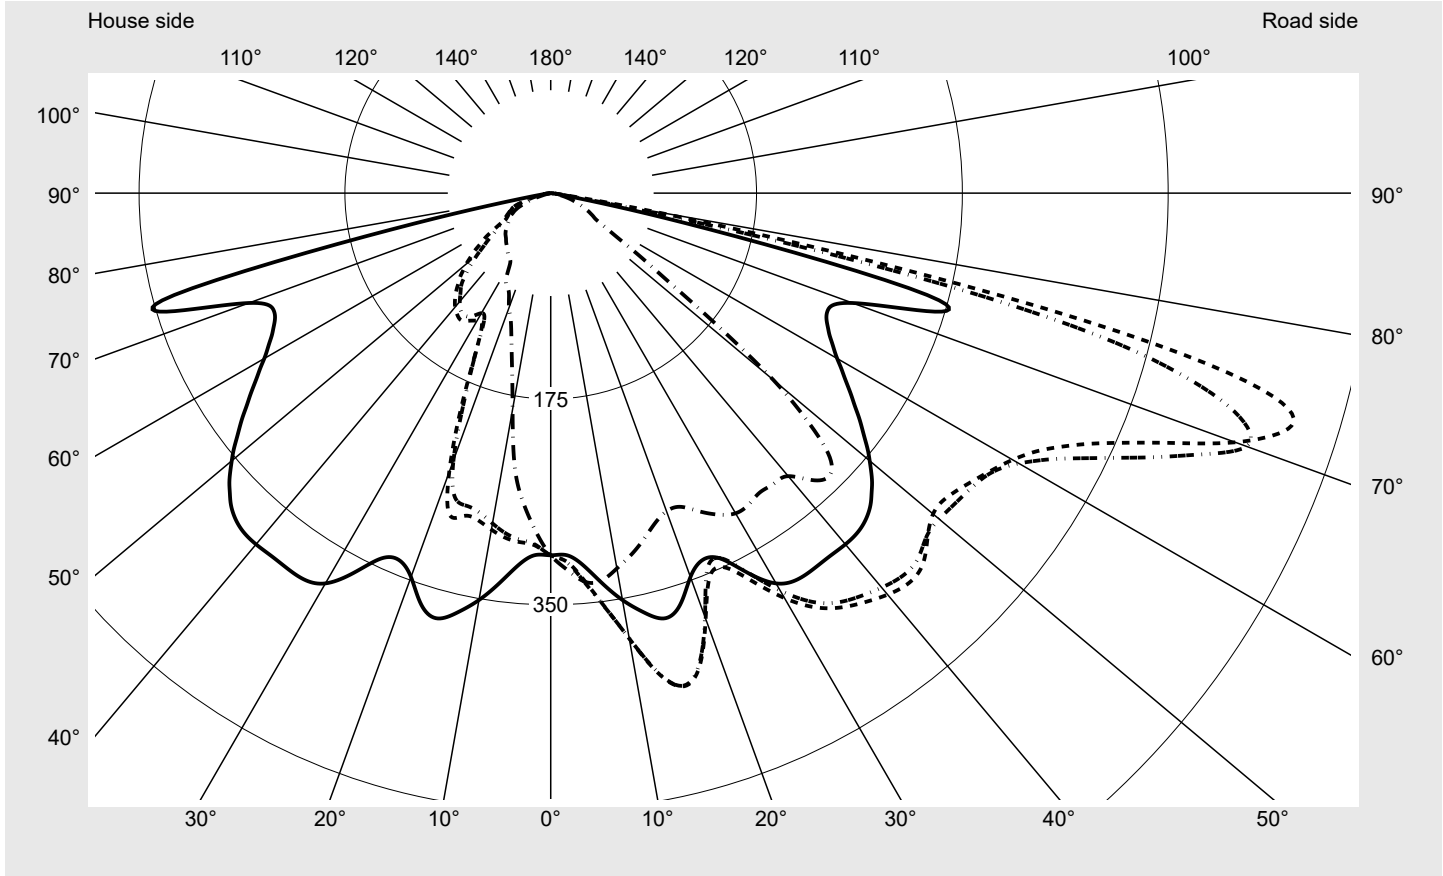

Photometric test report

Family Streetlight 31 mini	Order number: 5XH2B4AT08GA EAN: 4069025101624	LP number 59065_1959
	Version post-top or side-entry mounting, Smart Interface up/down Optic asymmetric, wide distribution (ST0.5a) Cover toughened safety glass Lamps LED 4000 K CRI ≥ 70 Controlgear ECG SITECO - Smart Interface Rated values Net luminous flux = 6070 lm Power consumption = 39.3 W Luminous efficacy = 154.5 lm/W	serial documentation 10.04.2024

Luminous intensity in cd/klm C180-0 C205-25 C207.5-27.5 C270-90 **Imax: 661 cd/klm**

Luminaire output ratios

Eta	100.0%
Eta 0° - 90°	100.0%
Eta 90° - 180°	0.0%

Luminous intensity class acc. to EN13201-2

Class:	G3
Imax 70°	629.6
Imax 80°	99.6
Imax 90°	0.0
Imax >90°	0.0
Imax >95°	0.0

Envelope curve in cd/klm **KMK 73°** **KMK 72°** **KMK 71°** **KMK 70°** **siteco**

Photometric test report

Family Streetlight 31 mini	Order number: 5XH2B4AT08GA EAN: 4069025101624	LP number 59065_1959
Table of values for luminous intensities		Maximum luminous intensity
		siteco