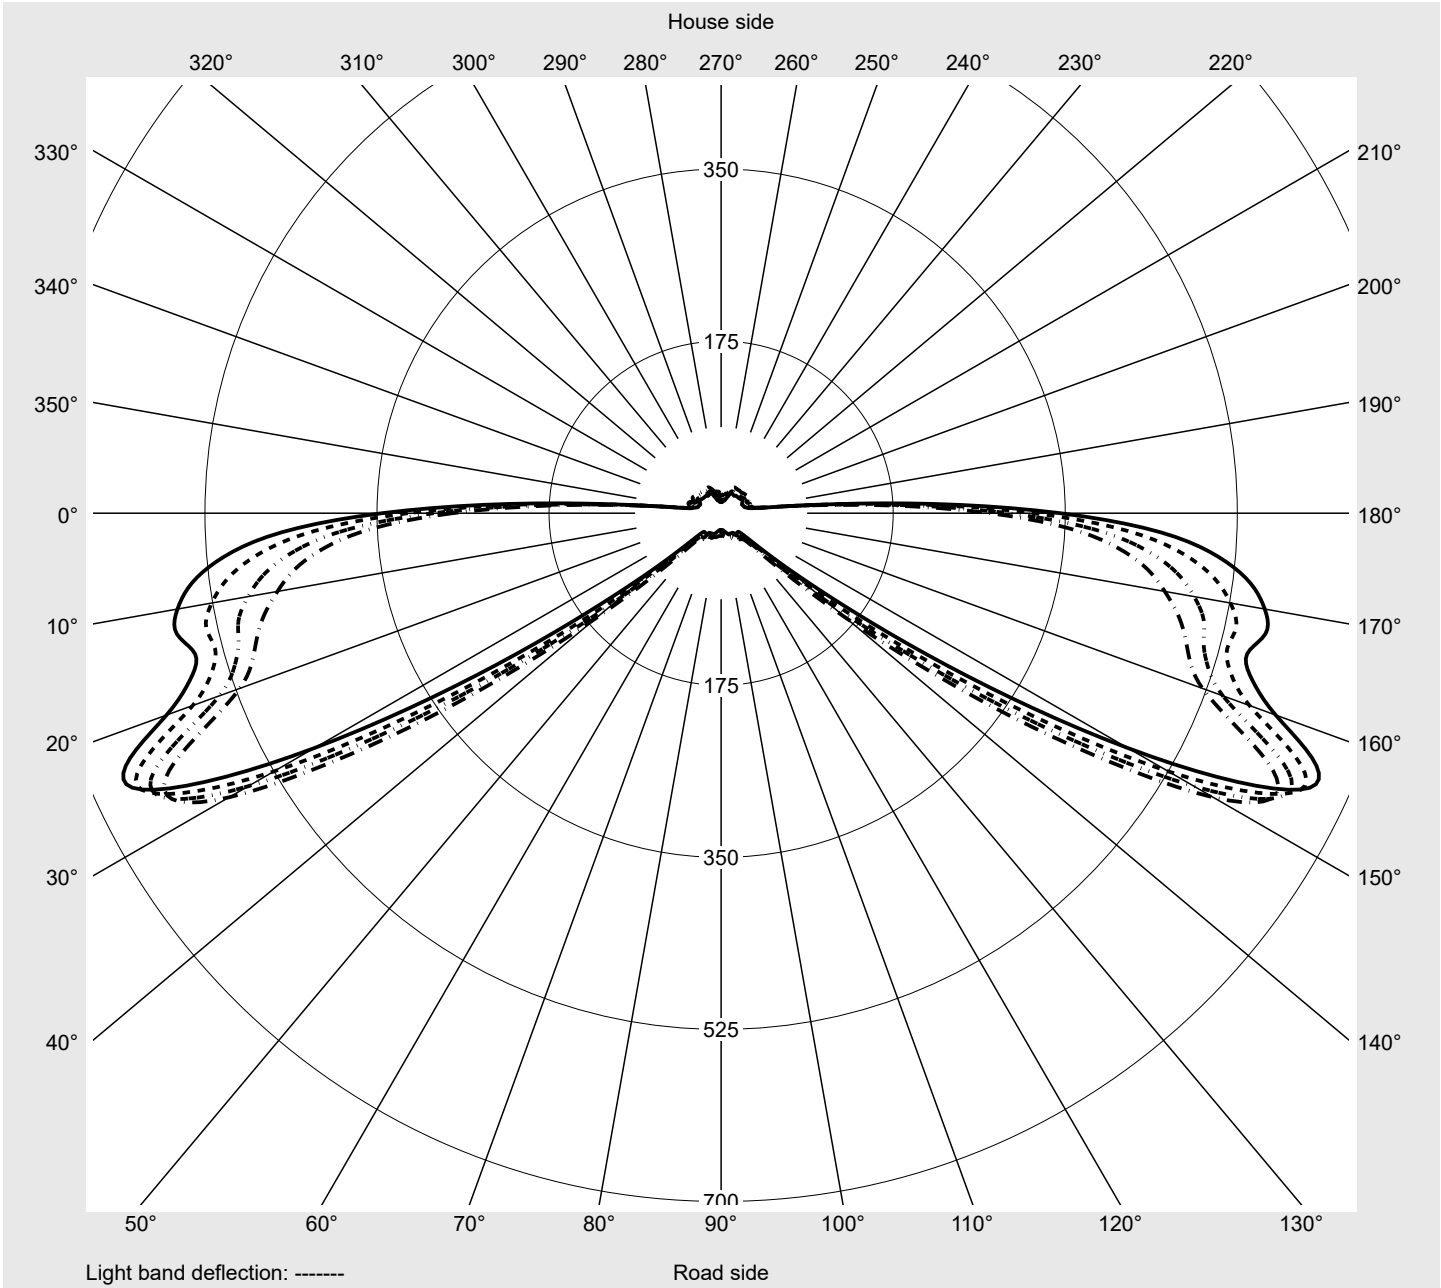

Photometric test report

Family Streetlight 31 mini	Order number: 5XH2B4AT08GA EAN: 4069025101624	LP number 59065_1959
	Version post-top or side-entry mounting, Smart Interface up/down Optic asymmetric, wide distribution (ST0.5a) Cover toughened safety glass Lamps LED 4000 K CRI ≥ 70 Controlgear ECG SITECO - Smart Interface Rated values Net luminous flux = 6070 lm Power consumption = 39.3 W Luminous efficacy = 154.5 lm/W	serial documentation 10.04.2024

Luminous intensity in cd/klm C180-0 C205-25 C207.5-27.5 C270-90 **Imax: 661 cd/klm**

Luminaire output ratios

Eta	100.0%
Eta 0° - 90°	100.0%
Eta 90° - 180°	0.0%

Luminous intensity class acc. to EN13201-2

Class:	G3
Imax 70°	629.6
Imax 80°	99.6
Imax 90°	0.0
Imax >90°	0.0
Imax >95°	0.0

Measurement conditions

DIN EN 13032 and DIN 5032

Photometric test report

Family Streetlight 31 mini	Order number: 5XH2B4AT08GA EAN: 4069025101624	LP number 59065_1959
--------------------------------------	--	--------------------------------

Envelope curve in cd/klm **KMK 73°** **KMK 72°** **KMK 71°** **KMK 70°** **siteco**

Photometric test report

Family Streetlight 31 mini	Order number: 5XH2B4AT08GA EAN: 4069025101624	LP number 59065_1959
Table of values for luminous intensities		Maximum luminous intensity
		siteco