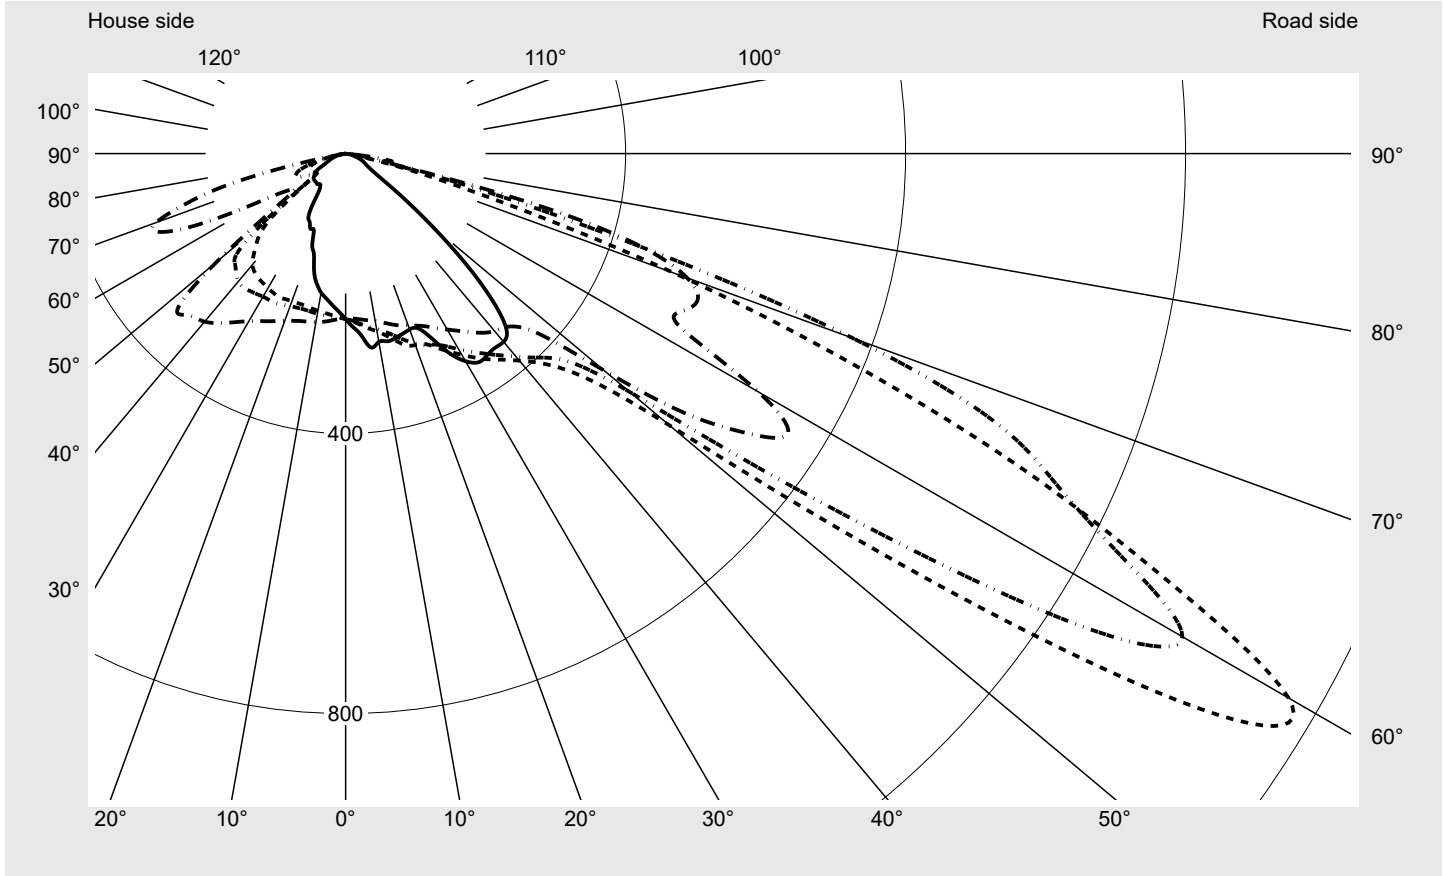

Photometric test report

Family Streetlight 21 midi easy LED	Order number: 5XE7G33A08MB EAN: 4058352731444	LP number 59560_41
	Version post-top or side-entry mounting Optic pedestrian crossing, asymmetric right distribution (PC-R) Cover toughened safety glass Lamps LED 3000 K CRI ≥ 70 Controlgear ECG DIM Rated values Net luminous flux = 17390 lm Power consumption = 136.0 W Luminous efficacy = 127.9 lm/W	serial documentation 07.02.2024
		

Luminous intensity in cd/klm C180-0 C250-70 C255-75 C270-90 **Imax: 1555 cd/klm**

Luminaire output ratios

Eta	100.0%
Eta 0° - 90°	100.0%
Eta 90° - 180°	0.0%

Luminous intensity class acc. to EN13201-2

Class:	G3
Imax 70°	818.0
Imax 80°	67.6
Imax 90°	0.0
Imax >90°	0.0
Imax >95°	0.0

Envelope curve in cd/klm **KMK 60°** **KMK 57.5°** **KMK 55°** **KMK 52.5°** **siteco**

Photometric test report

Family Streetlight 21 midi easy LED	Order number: 5XE7G33A08MB EAN: 4058352731444	LP number 59560_41
Table of values for luminous intensities		Maximum luminous intensity
siteco		