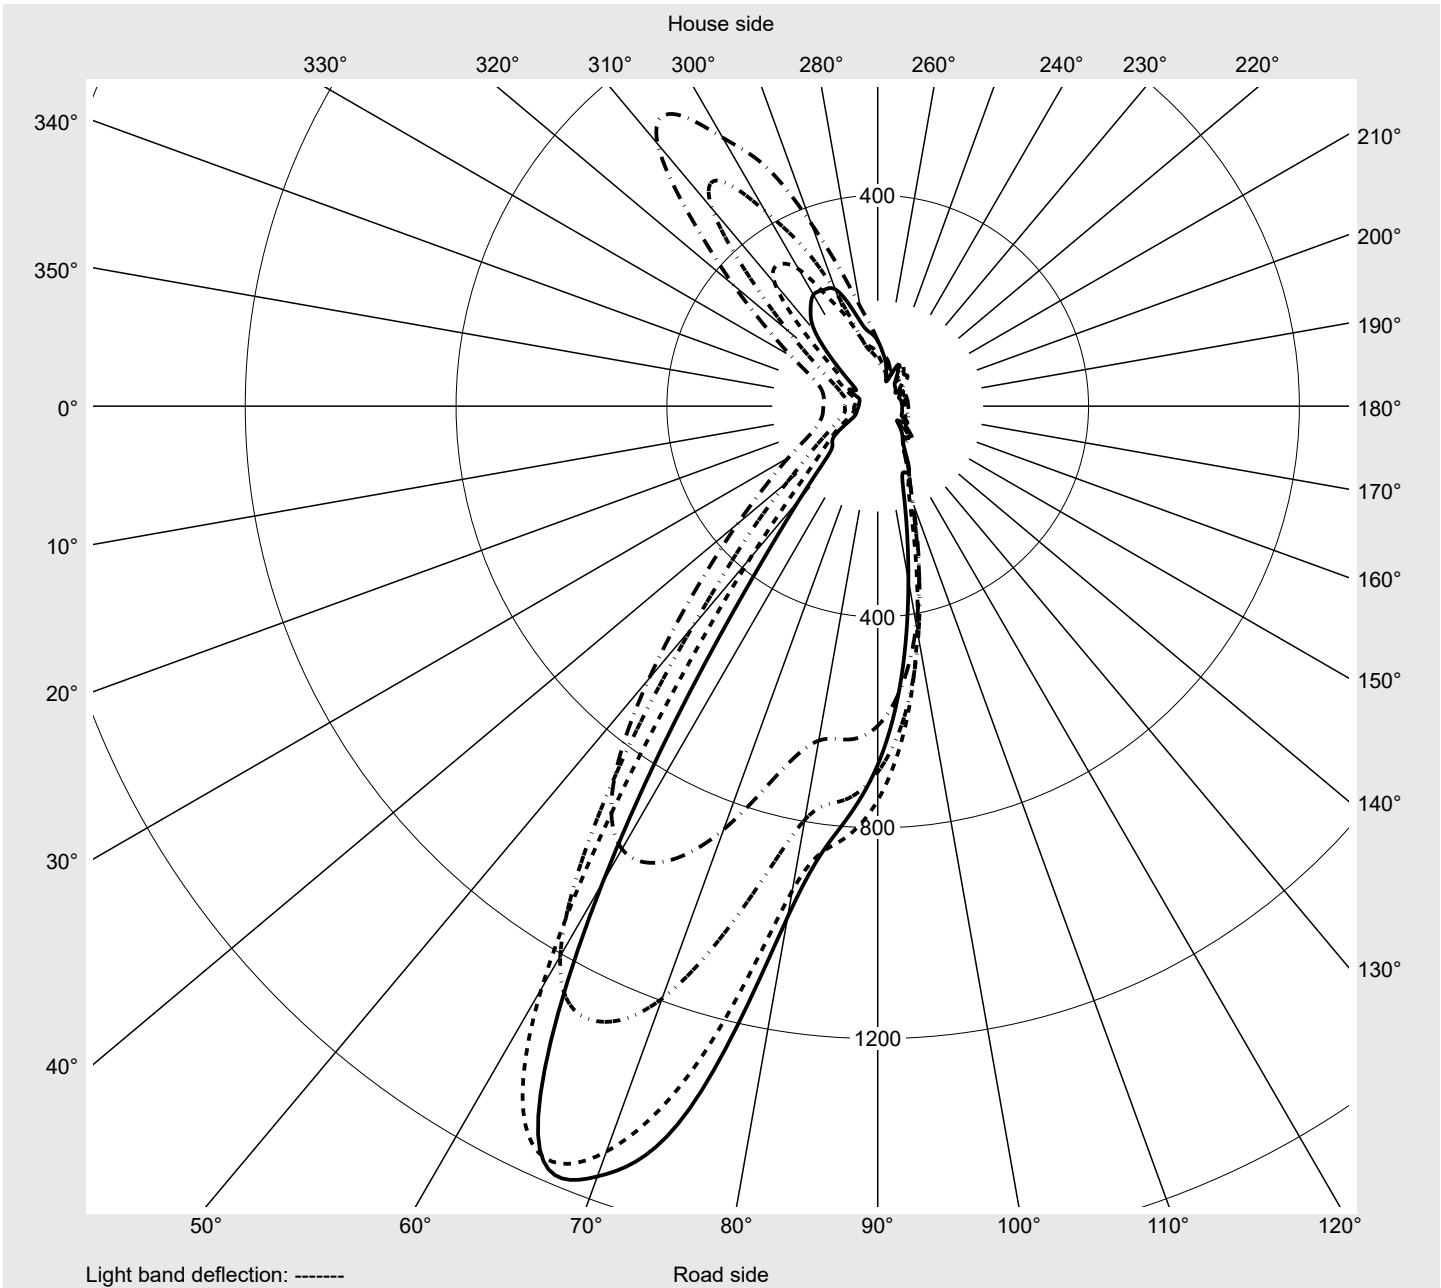

Photometric test report

Family Streetlight 21 midi easy LED	Order number: 5XE7G33A08MB EAN: 4058352731444	LP number 59560_41
	Version post-top or side-entry mounting Optic pedestrian crossing, asymmetric right distribution (PC-R) Cover toughened safety glass Lamps LED 3000 K CRI ≥ 70 Controlgear ECG DIM Rated values Net luminous flux = 17390 lm Power consumption = 136.0 W Luminous efficacy = 127.9 lm/W	serial documentation 07.02.2024
		

Luminous intensity in cd/klm C180-0 C250-70 C255-75 C270-90 **Imax: 1555 cd/klm**

Luminaire output ratios

Eta	100.0%
Eta 0° - 90°	100.0%
Eta 90° - 180°	0.0%

Luminous intensity class acc. to EN13201-2

Class:	G3
Imax 70°	818.0
Imax 80°	67.6
Imax 90°	0.0
Imax >90°	0.0
Imax >95°	0.0

Measurement conditions

DIN EN 13032 and DIN 5032

Photometric test report

Family Streetlight 21 midi easy LED	Order number: 5XE7G33A08MB EAN: 4058352731444	LP number 59560_41
---	--	------------------------------

Envelope curve in cd/klm **KMK 60°** **KMK 57.5°** **KMK 55°** **KMK 52.5°** **siteco**

Photometric test report

Family Streetlight 21 midi easy LED	Order number: 5XE7G33A08MB EAN: 4058352731444	LP number 59560_41
Table of values for luminous intensities		Maximum luminous intensity
siteco		