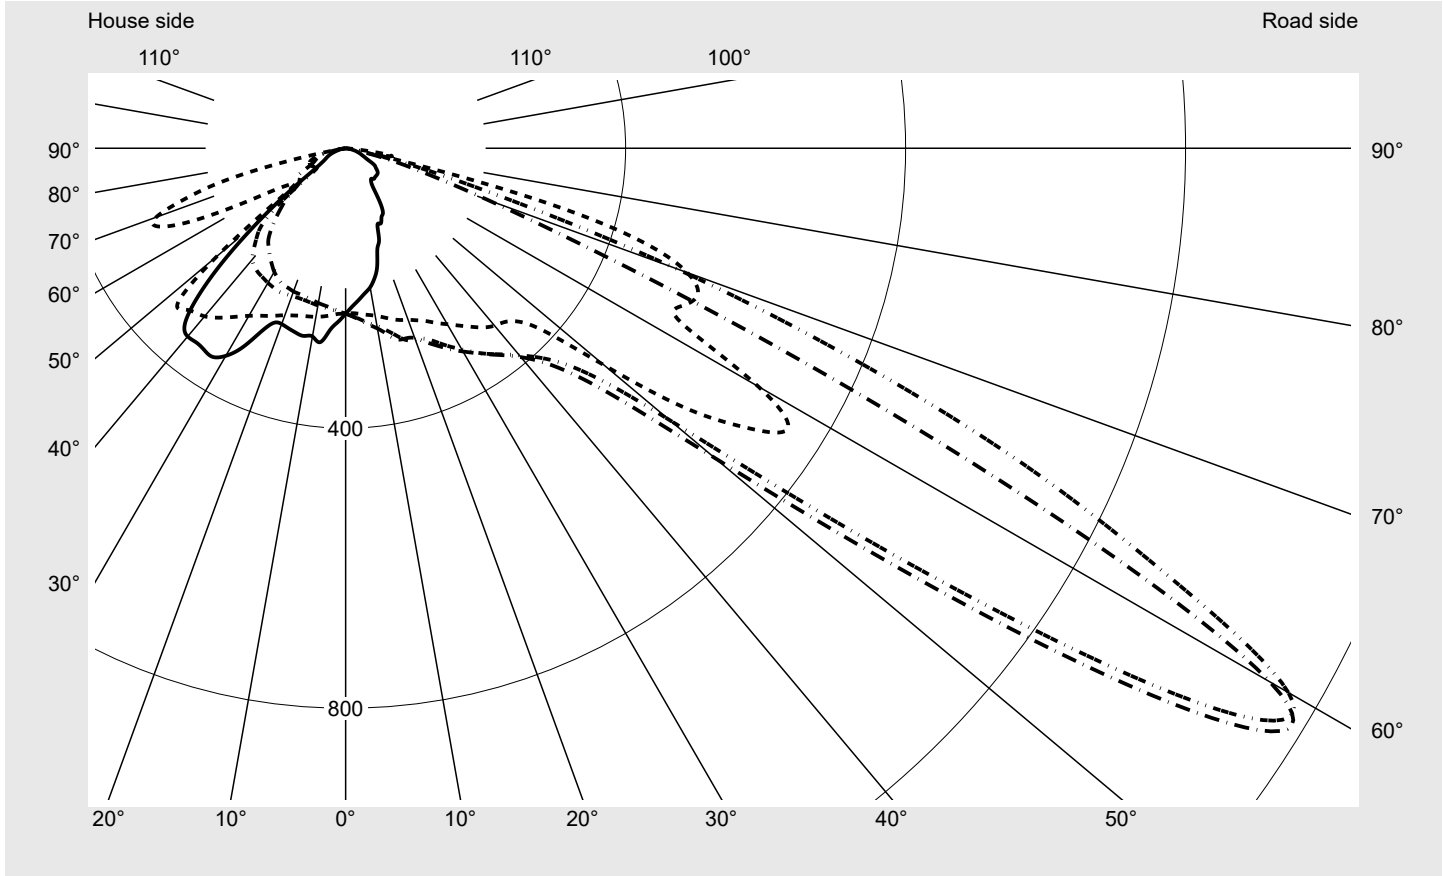

# Photometric test report

<b>Family</b> <b>Streetlight 21 midi easy LED</b>	<b>Order number: 5XE7F33A08MB</b> <b>EAN: 4058352731406</b>	<b>LP number</b> <b>59559_41</b>
	<b>Version</b> post-top or side-entry mounting <b>Optic</b> pedestrian crossing, asymmetric left distribution (PC-L) <b>Cover</b> toughened safety glass <b>Lamps</b> LED 3000 K   CRI ≥ 70 <b>Controlgear</b> ECG DIM <b>Rated values</b> Net luminous flux = 17390 lm Power consumption = 136.0 W Luminous efficacy = 127.9 lm/W	<b>serial documentation</b> <b>07.02.2024</b>

**Luminous intensity in cd/klm** C180-0 C270-90 C290-110 C295-115 **Imax: 1555 cd/klm**

**Luminaire output ratios**

Eta	100.0%
Eta 0° - 90°	100.0%
Eta 90° - 180°	0.0%

**Luminous intensity class acc. to EN13201-2**

Class:	G3
Imax 70°	818.0
Imax 80°	67.6
Imax 90°	0.0
Imax >90°	0.0
Imax >95°	0.0

**Measurement conditions**

DIN EN 13032 and DIN 5032

**Photometric test report**

<b>Family</b> Streetlight 21 midi easy LED	<b>Order number: 5XE7F33A08MB</b> <b>EAN: 4058352731406</b>	<b>LP number</b> 59559_41
---	--	------------------------------