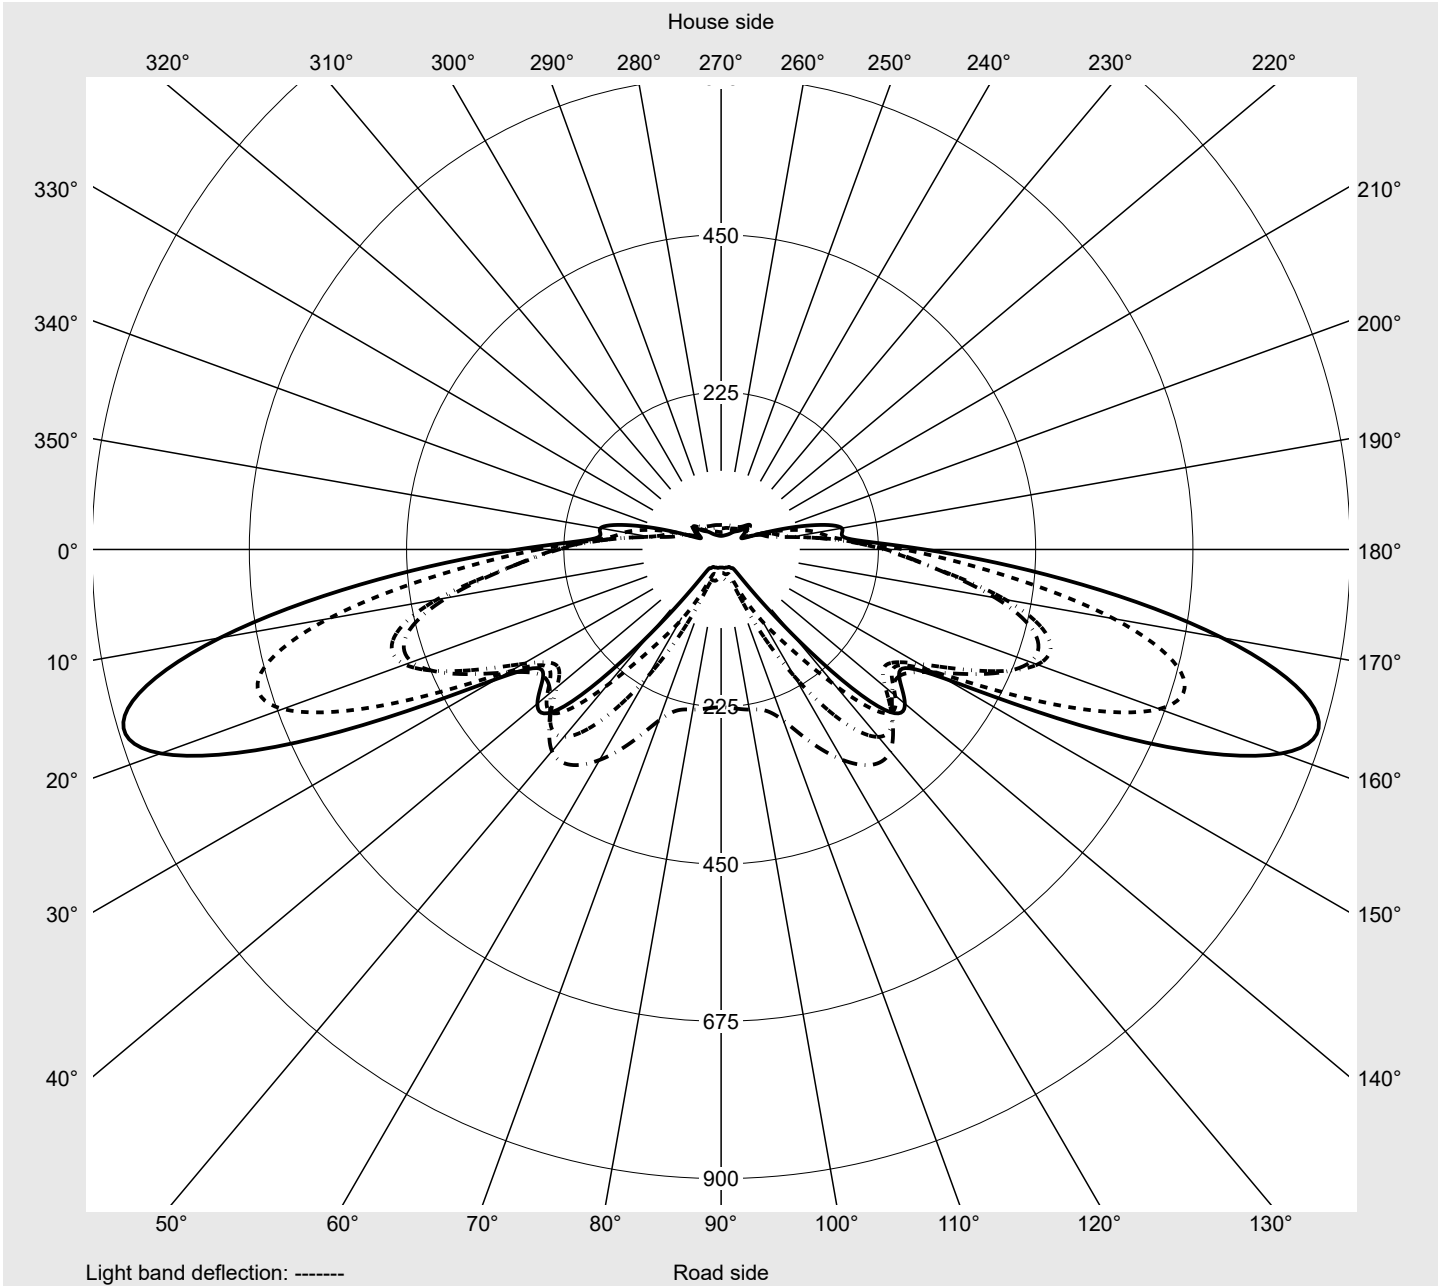

Photometric test report

Family Streetlight 21 micro easy LED	Order number: 5XE5U27N08DB EAN: 4058352995266	LP number 59536_77
	Version post-top or side-entry mounting, NEMA 7 pin (DALI) Optic asymmetric, extremely wide distribution (P0.8a) Cover toughened safety glass Lamps LED 2200 K CRI ≥ 70 Controlgear ECG-DALI Plus Rated values Net luminous flux = 4180 lm Power consumption = 39.1 W Luminous efficacy = 106.9 lm/W	serial documentation 18.01.2024

Luminous intensity in cd/klm C180-0 C195-15 C200-20 C270-90 **Imax: 879 cd/klm**

Luminaire output ratios

Eta	100.0%
Eta 0° - 90°	100.0%
Eta 90° - 180°	0.0%

Luminous intensity class acc. to EN13201-2

Class:	G3
Imax 70°	878.7
Imax 80°	57.3
Imax 90°	0.0
Imax >90°	0.0
Imax >95°	0.0

Measurement conditions

DIN EN 13032 and DIN 5032

Photometric test report

Family Streetlight 21 micro easy LED	Order number: 5XE5U27N08DB EAN: 4058352995266	LP number 59536_77
--	--	------------------------------

Envelope curve in cd/klm **KMK 70°** **KMK 67.5°** **KMK 65°** **KMK 62.5°** **siteco**

Photometric test report

Family Streetlight 21 micro easy LED	Order number: 5XE5U27N08DB EAN: 4058352995266	LP number 59536_77
Table of values for luminous intensities		Maximum luminous intensity
siteco		