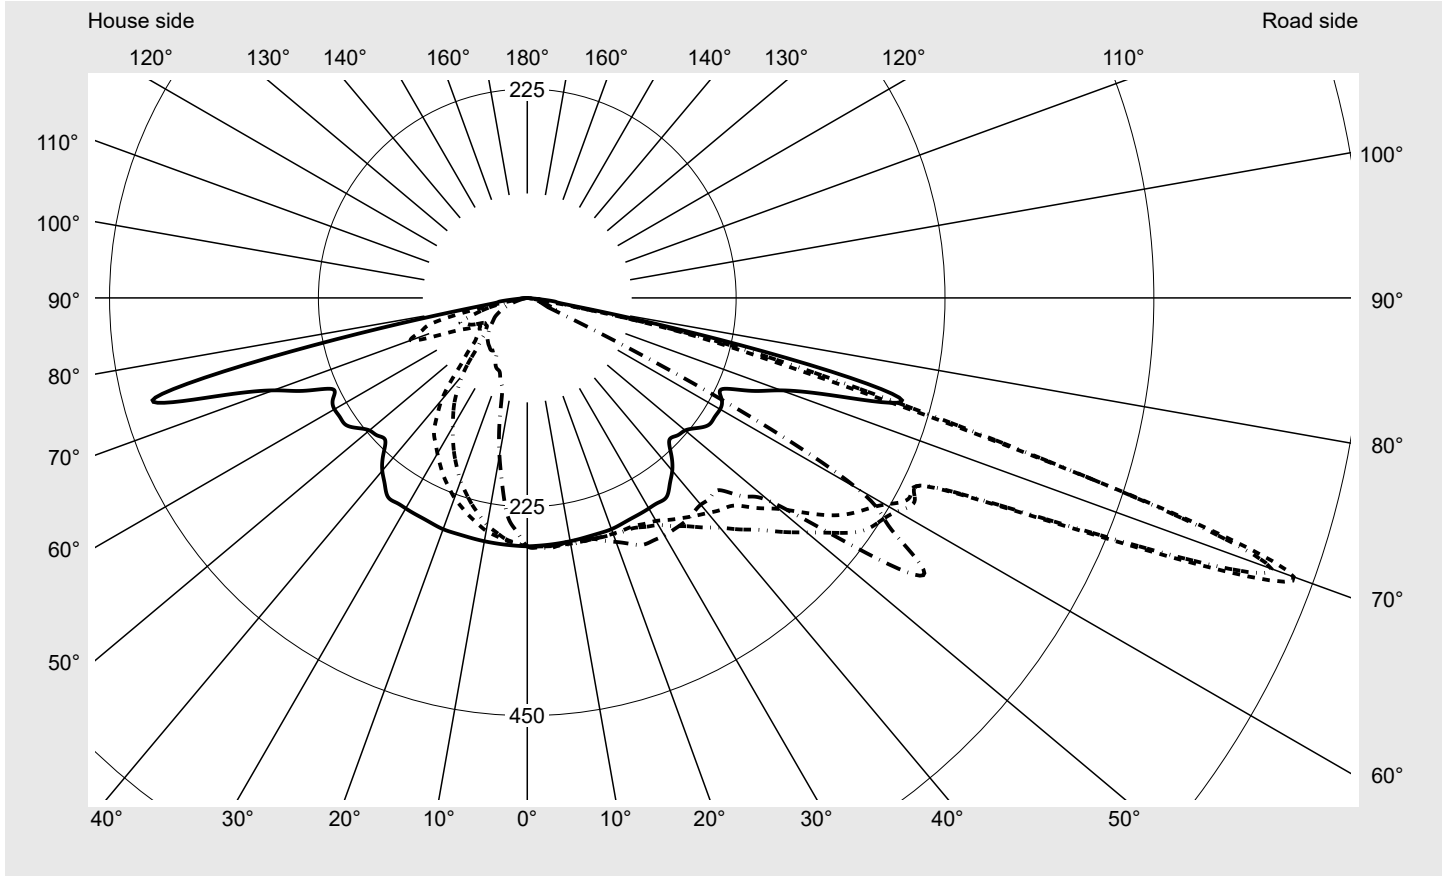

Photometric test report

Family Streetlight 21 micro easy LED	Order number: 5XE5U27N08DB EAN: 4058352995266	LP number 59536_77
	Version post-top or side-entry mounting, NEMA 7 pin (DALI) Optic asymmetric, extremely wide distribution (P0.8a) Cover toughened safety glass Lamps LED 2200 K CRI ≥ 70 Controlgear ECG-DALI Plus Rated values Net luminous flux = 4180 lm Power consumption = 39.1 W Luminous efficacy = 106.9 lm/W	serial documentation 18.01.2024

Luminous intensity in cd/klm C180-0 C195-15 C200-20 C270-90 **Imax: 879 cd/klm**

Luminaire output ratios

Eta	100.0%
Eta 0° - 90°	100.0%
Eta 90° - 180°	0.0%

Luminous intensity class acc. to EN13201-2

Class:	G3
Imax 70°	878.7
Imax 80°	57.3
Imax 90°	0.0
Imax >90°	0.0
Imax >95°	0.0

Measurement conditions

DIN EN 13032 and DIN 5032

Photometric test report

Family Streetlight 21 micro easy LED	Order number: 5XE5U27N08DB EAN: 4058352995266	LP number 59536_77
--	--	------------------------------

Envelope curve in cd/klm **KMK 70°** **KMK 67.5°** **KMK 65°** **KMK 62.5°** **siteco**

Photometric test report

Family Streetlight 21 micro easy LED	Order number: 5XE5U27N08DB EAN: 4058352995266	LP number 59536_77
Table of values for luminous intensities		Maximum luminous intensity
siteco		