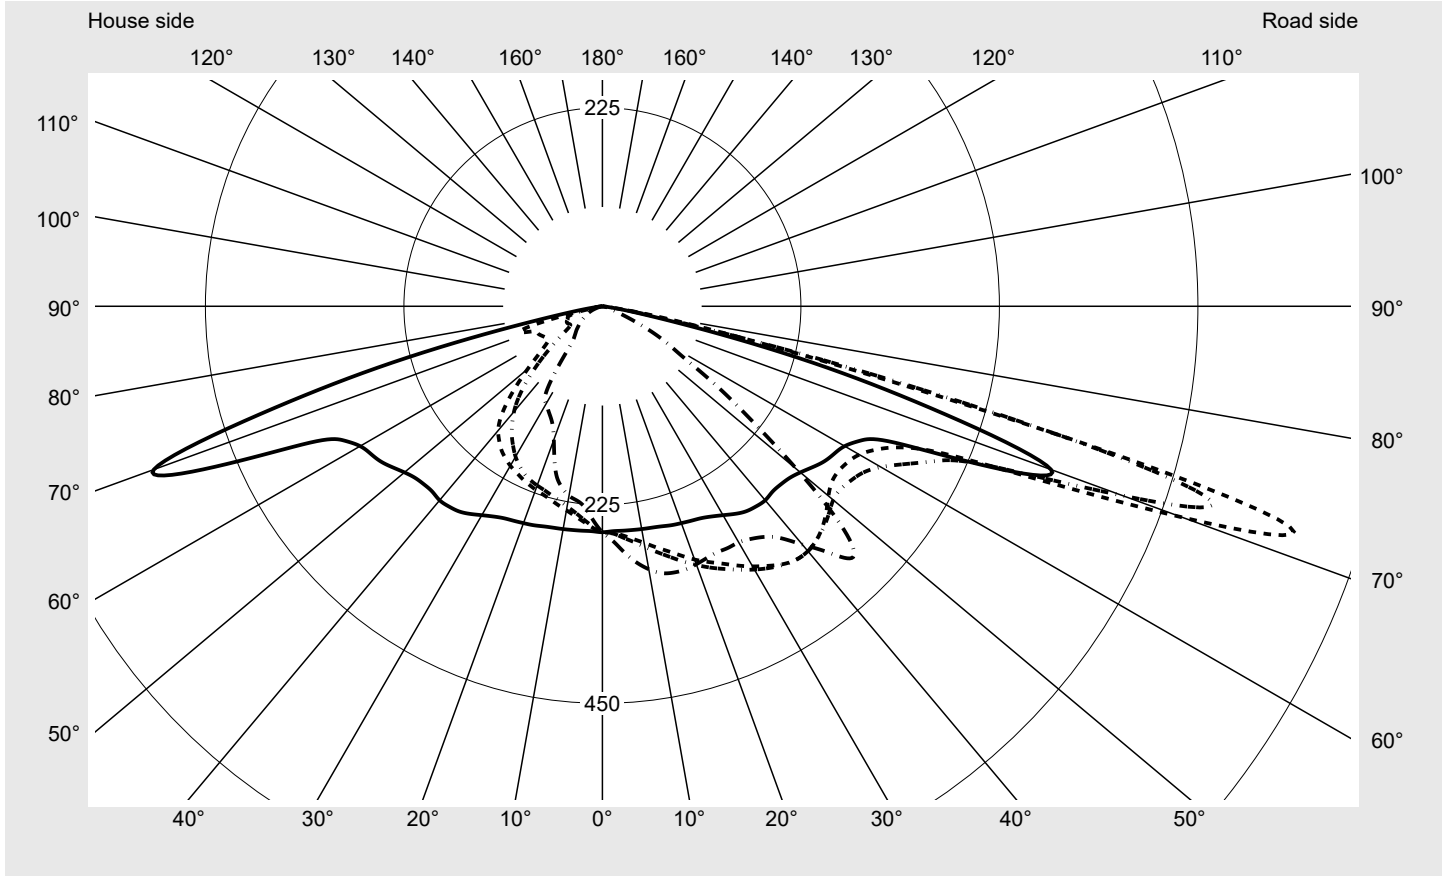

Photometric test report

Family Streetlight 21 midi LED	Order number: 5XE3R31D08NB EAN: 4069025150646	LP number 59538_87
	Version post-top or side-entry mounting Optic asymmetric, extremely wide distribution (P0.8a G), Back Light Control (BLC) Cover toughened safety glass Lamps LED 3000 K CRI ≥ 70 Controlgear ECG SITECO iQ Rated values Net luminous flux = 20170 lm Power consumption = 155.5 W Luminous efficacy = 129.7 lm/W	serial documentation 18.01.2024

Luminous intensity in cd/klm C180-0 C200-20 C205-25 C270-90 **Imax: 802 cd/klm**

Luminaire output ratios

Eta	100.0%
Eta 0° - 90°	100.0%
Eta 90° - 180°	0.0%

Luminous intensity class acc. to EN13201-2

Class:	G3
Imax 70°	699.8
Imax 80°	48.9
Imax 90°	0.0
Imax >90°	0.0
Imax >95°	0.0

Envelope curve in cd/klm **KMK 72.5°** **KMK 70°** **KMK 67.5°** **KMK 65°** **siteco**

Photometric test report

Family Streetlight 21 midi LED	Order number: 5XE3R31D08NB EAN: 4069025150646	LP number 59538_87
Table of values for luminous intensities		Maximum luminous intensity