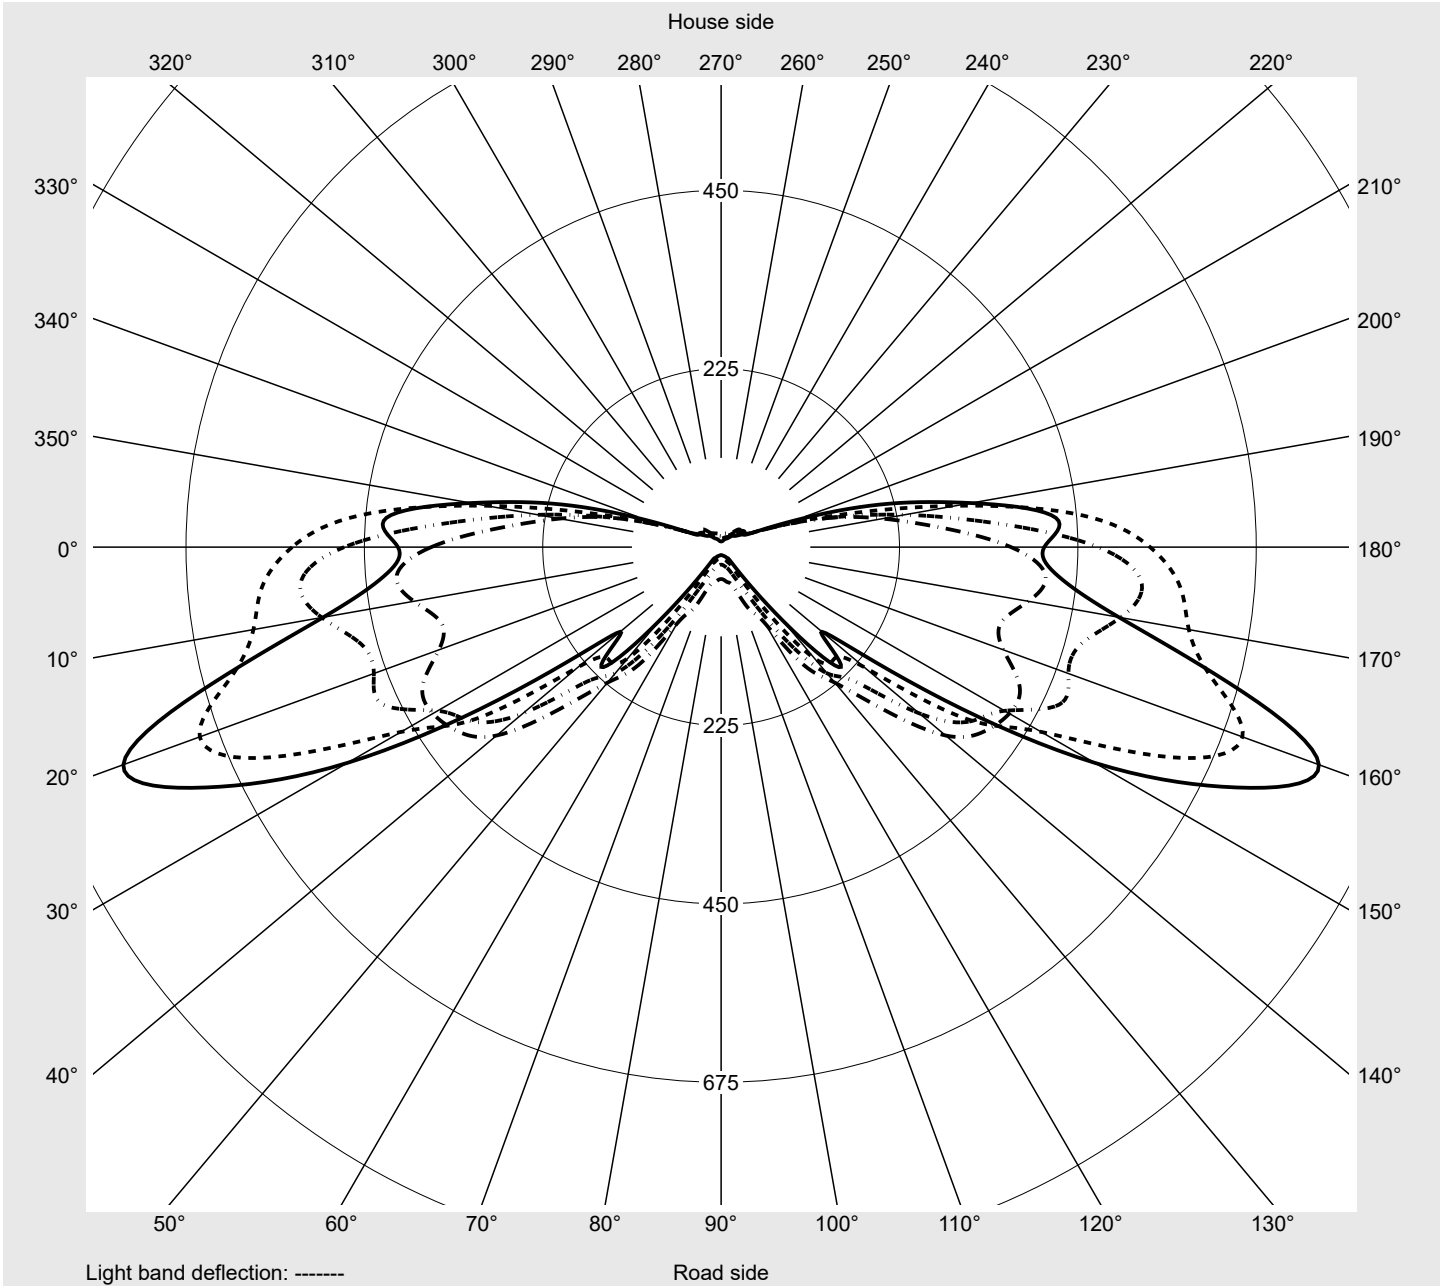

Photometric test report

Family Streetlight 21 midi LED	Order number: 5XE3R31D08NB EAN: 4069025150646	LP number 59538_87
	Version post-top or side-entry mounting Optic asymmetric, extremely wide distribution (P0.8a G), Back Light Control (BLC) Cover toughened safety glass Lamps LED 3000 K CRI ≥ 70 Controlgear ECG SITECO iQ Rated values Net luminous flux = 20170 lm Power consumption = 155.5 W Luminous efficacy = 129.7 lm/W	serial documentation 18.01.2024

Luminous intensity in cd/klm C180-0 C200-20 C205-25 C270-90 **Imax: 802 cd/klm**

Luminaire output ratios

Eta	100.0%
Eta 0° - 90°	100.0%
Eta 90° - 180°	0.0%

Luminous intensity class acc. to EN13201-2

Class:	G3
Imax 70°	699.8
Imax 80°	48.9
Imax 90°	0.0
Imax >90°	0.0
Imax >95°	0.0

Measurement conditions

DIN EN 13032 and DIN 5032

Photometric test report

Family Streetlight 21 midi LED	Order number: 5XE3R31D08NB EAN: 4069025150646	LP number 59538_87
------------------------------------------	----------------------------------------------------------------	------------------------------

Envelope curve in cd/klm **KMK 72.5°** **KMK 70°** **KMK 67.5°** **KMK 65°** **siteco**

Photometric test report

Family Streetlight 21 midi LED	Order number: 5XE3R31D08NB EAN: 4069025150646	LP number 59538_87
Table of values for luminous intensities		Maximum luminous intensity