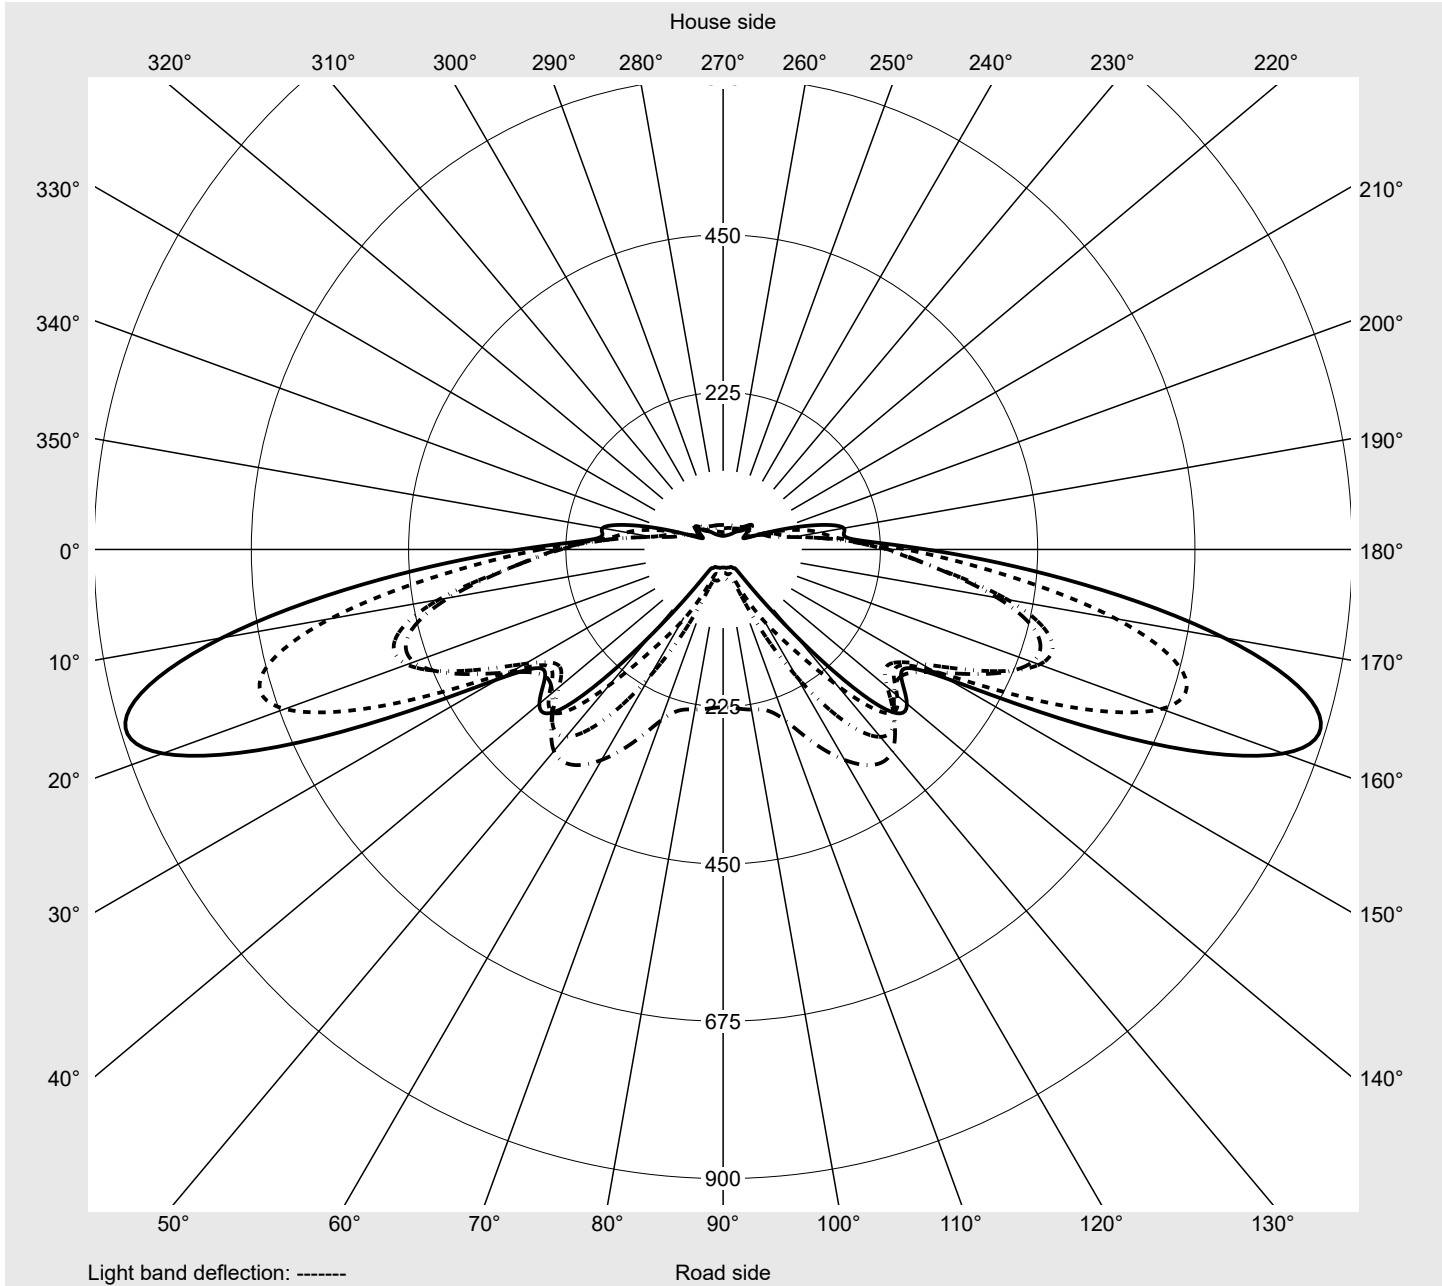

Photometric test report

Family Streetlight 21 micro LED	Order number: 5XE1U31V08DB EAN: 4069025148803	LP number 59536_7
	Version post-top or side-entry mounting, Smart Interface up Optic asymmetric, extremely wide distribution (P0.8a) Cover toughened safety glass Lamps LED 3000 K CRI ≥ 70 Controlgear EVG SITECO iQ - Smart Interface Rated values Net luminous flux = 5130 lm Power consumption = 39.1 W Luminous efficacy = 131.2 lm/W	serial documentation 18.01.2024

Luminous intensity in cd/klm C180-0 C195-15 C200-20 C270-90 **Imax: 879 cd/klm**

Luminaire output ratios	
Eta	100.0%
Eta 0° - 90°	100.0%
Eta 90° - 180°	0.0%
Measurement conditions	
DIN EN 13032 and DIN 5032	

Luminous intensity class acc. to EN13201-2	
Class:	G3
Imax 70°	878.7
Imax 80°	57.3
Imax 90°	0.0
Imax >90°	0.0
Imax >95°	0.0

Photometric test report

Family Streetlight 21 micro LED	Order number: 5XE1U31V08DB EAN: 4069025148803	LP number 59536_7
--	--	------------------------------------

Envelope curve in cd/klm **KMK 70°** **KMK 67.5°** **KMK 65°** **KMK 62.5°** **siteco**

Photometric test report

Family Streetlight 21 micro LED	Order number: 5XE1U31V08DB EAN: 4069025148803	LP number 59536_7
Table of values for luminous intensities		Maximum luminous intensity
siteco		