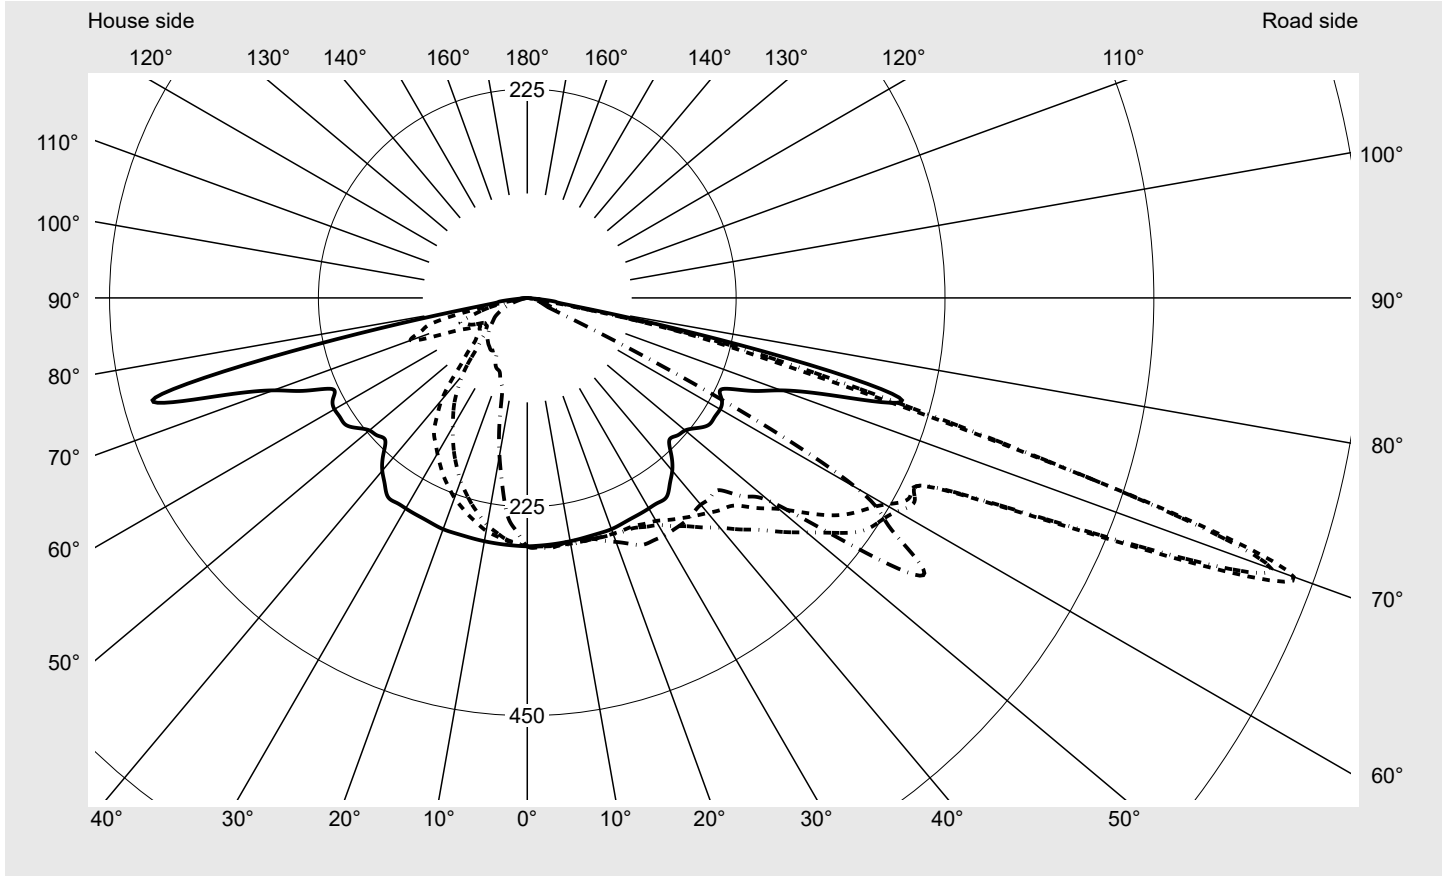

Photometric test report

Family Streetlight 21 micro LED	Order number: 5XE1U31V08DB EAN: 4069025148803	LP number 59536_7
	Version post-top or side-entry mounting, Smart Interface up Optic asymmetric, extremely wide distribution (P0.8a) Cover toughened safety glass Lamps LED 3000 K CRI ≥ 70 Controlgear EVG SITECO iQ - Smart Interface Rated values Net luminous flux = 5130 lm Power consumption = 39.1 W Luminous efficacy = 131.2 lm/W	serial documentation 18.01.2024

Luminous intensity in cd/klm C180-0 C195-15 C200-20 C270-90 **Imax: 879 cd/klm**

Luminaire output ratios	
Eta	100.0%
Eta 0° - 90°	100.0%
Eta 90° - 180°	0.0%
Measurement conditions	
DIN EN 13032 and DIN 5032	

Luminous intensity class acc. to EN13201-2	
Class:	G3
Imax 70°	878.7
Imax 80°	57.3
Imax 90°	0.0
Imax >90°	0.0
Imax >95°	0.0

Photometric test report

Family Streetlight 21 micro LED	Order number: 5XE1U31V08DB EAN: 4069025148803	LP number 59536_7
--	--	------------------------------------

Envelope curve in cd/klm **KMK 70°** **KMK 67.5°** **KMK 65°** **KMK 62.5°** **siteco**

Photometric test report

Family Streetlight 21 micro LED	Order number: 5XE1U31V08DB EAN: 4069025148803	LP number 59536_7
Table of values for luminous intensities		Maximum luminous intensity
siteco		