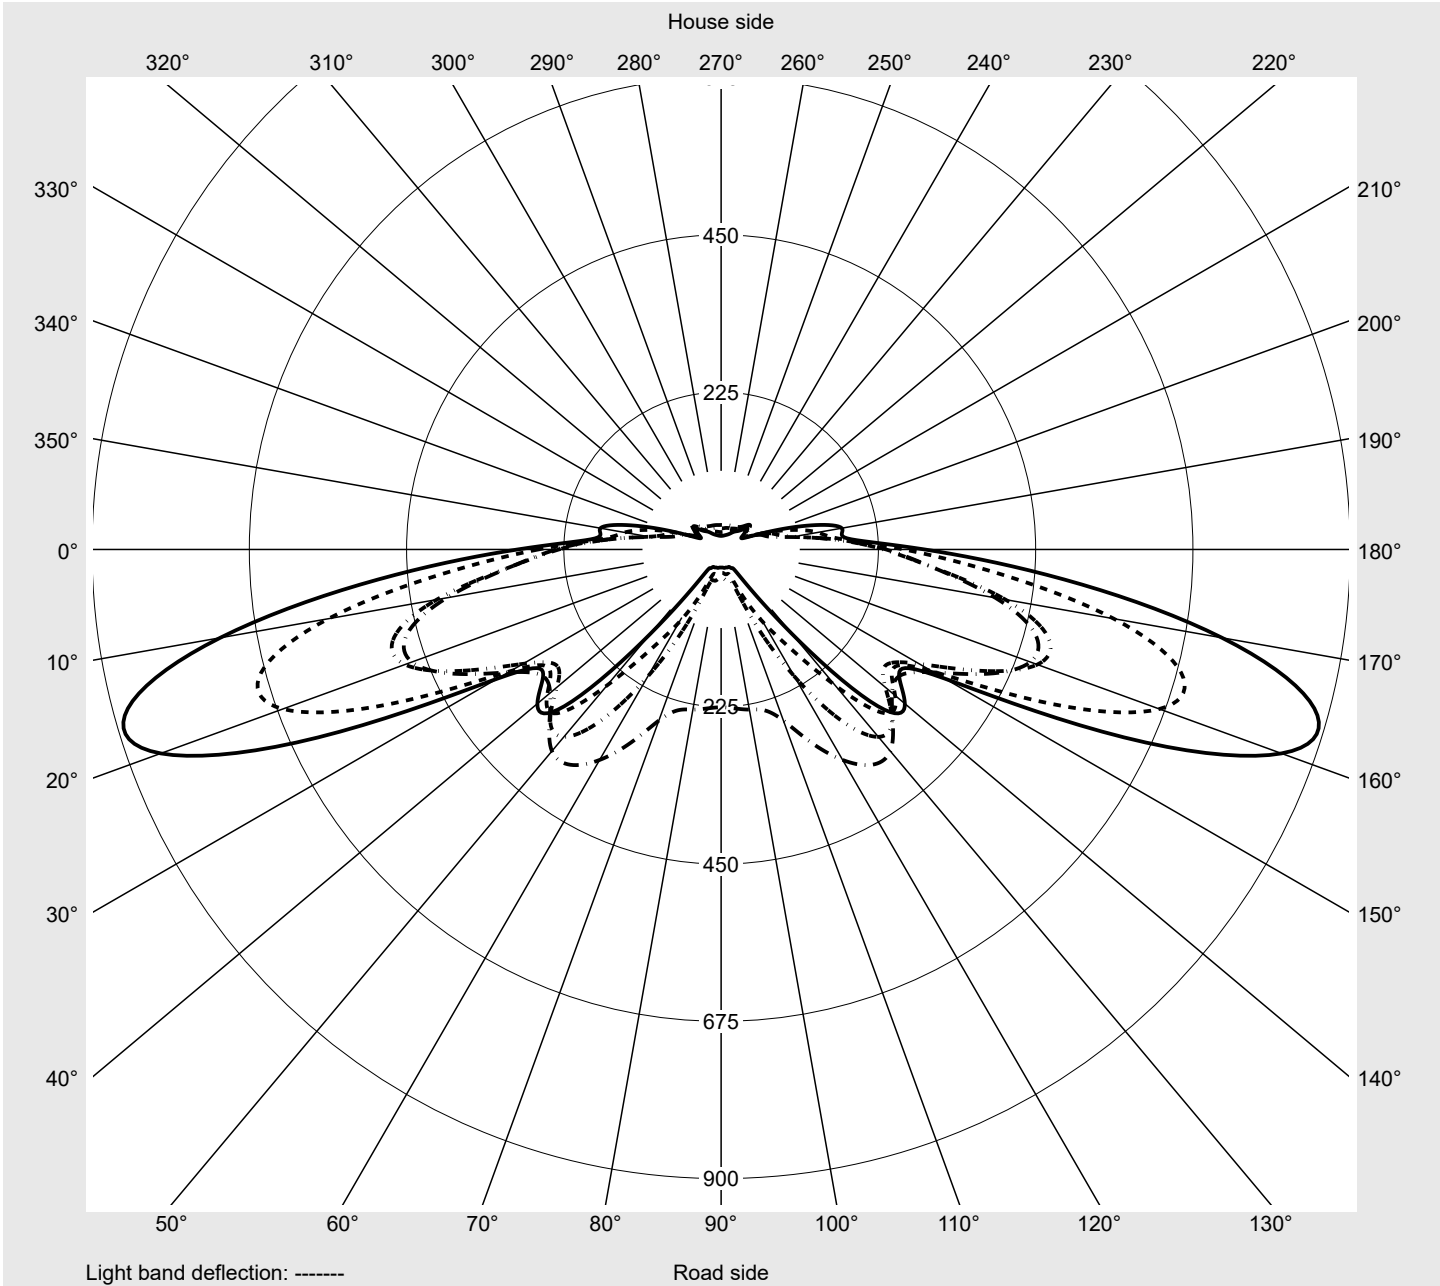

Photometric test report

Family Streetlight 21 micro LED	Order number: 5XE1U31V08CB EAN: 4069025148780	LP number 59536_178
	Version post-top or side-entry mounting, Smart Interface up Optic asymmetric, extremely wide distribution (P0.8a) Cover toughened safety glass Lamps LED 3000 K CRI ≥ 70 Controlgear EVG SITECO iQ - Smart Interface Rated values Net luminous flux = 2890 lm Power consumption = 19.1 W Luminous efficacy = 151.3 lm/W	serial documentation 18.01.2024

Luminous intensity in cd/klm C180-0 C195-15 C200-20 C270-90 **Imax: 879 cd/klm**

Luminaire output ratios	
Eta	100.0%
Eta 0° - 90°	100.0%
Eta 90° - 180°	0.0%
Measurement conditions	
DIN EN 13032 and DIN 5032	

Luminous intensity class acc. to EN13201-2	
Class:	G3
Imax 70°	878.7
Imax 80°	57.3
Imax 90°	0.0
Imax >90°	0.0
Imax >95°	0.0

Photometric test report

Family Streetlight 21 micro LED	Order number: 5XE1U31V08CB EAN: 4069025148780	LP number 59536_178
---	--	-------------------------------

Envelope curve in cd/klm **KMK 70°** **KMK 67.5°** **KMK 65°** **KMK 62.5°** **siteco**

Photometric test report

Family Streetlight 21 micro LED	Order number: 5XE1U31V08CB EAN: 4069025148780	LP number 59536_178
Table of values for luminous intensities		Maximum luminous intensity