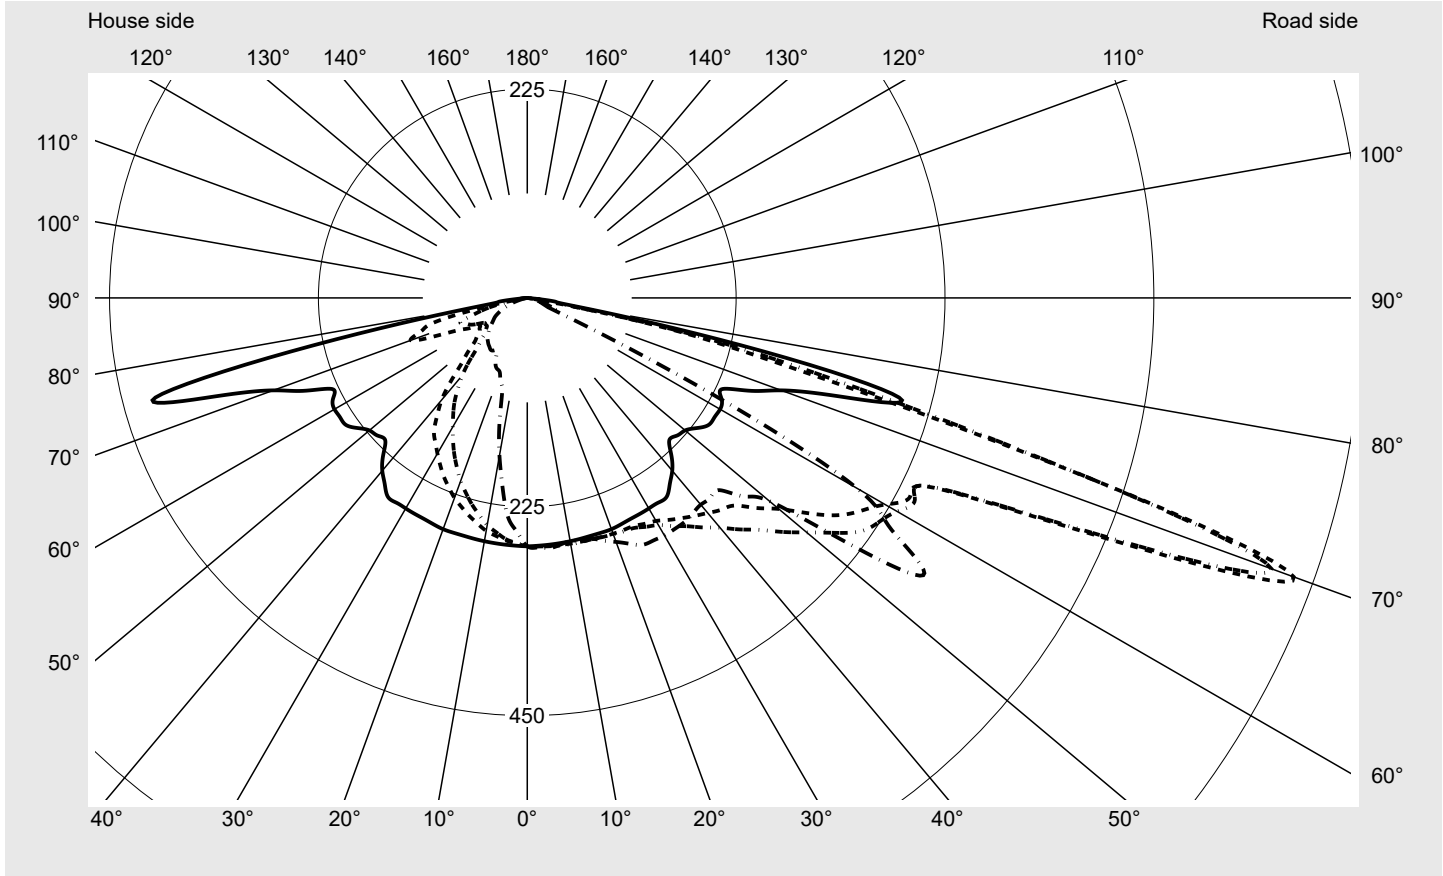

Photometric test report

Family Streetlight 21 micro LED	Order number: 5XE1U31V08CB EAN: 4069025148780	LP number 59536_178
	Version post-top or side-entry mounting, Smart Interface up Optic asymmetric, extremely wide distribution (P0.8a) Cover toughened safety glass Lamps LED 3000 K CRI ≥ 70 Controlgear EVG SITECO iQ - Smart Interface Rated values Net luminous flux = 2890 lm Power consumption = 19.1 W Luminous efficacy = 151.3 lm/W	serial documentation 18.01.2024

Luminous intensity in cd/klm C180-0 C195-15 C200-20 C270-90 **Imax: 879 cd/klm**

Luminaire output ratios	
Eta	100.0%
Eta 0° - 90°	100.0%
Eta 90° - 180°	0.0%
Measurement conditions	
DIN EN 13032 and DIN 5032	

Luminous intensity class acc. to EN13201-2	
Class:	G3
Imax 70°	878.7
Imax 80°	57.3
Imax 90°	0.0
Imax >90°	0.0
Imax >95°	0.0

Photometric test report

Family Streetlight 21 micro LED	Order number: 5XE1U31V08CB EAN: 4069025148780	LP number 59536_178
---	--	-------------------------------

Envelope curve in cd/klm **KMK 70°** **KMK 67.5°** **KMK 65°** **KMK 62.5°** **siteco**

Photometric test report

Family Streetlight 21 micro LED	Order number: 5XE1U31V08CB EAN: 4069025148780	LP number 59536_178
Table of values for luminous intensities		Maximum luminous intensity