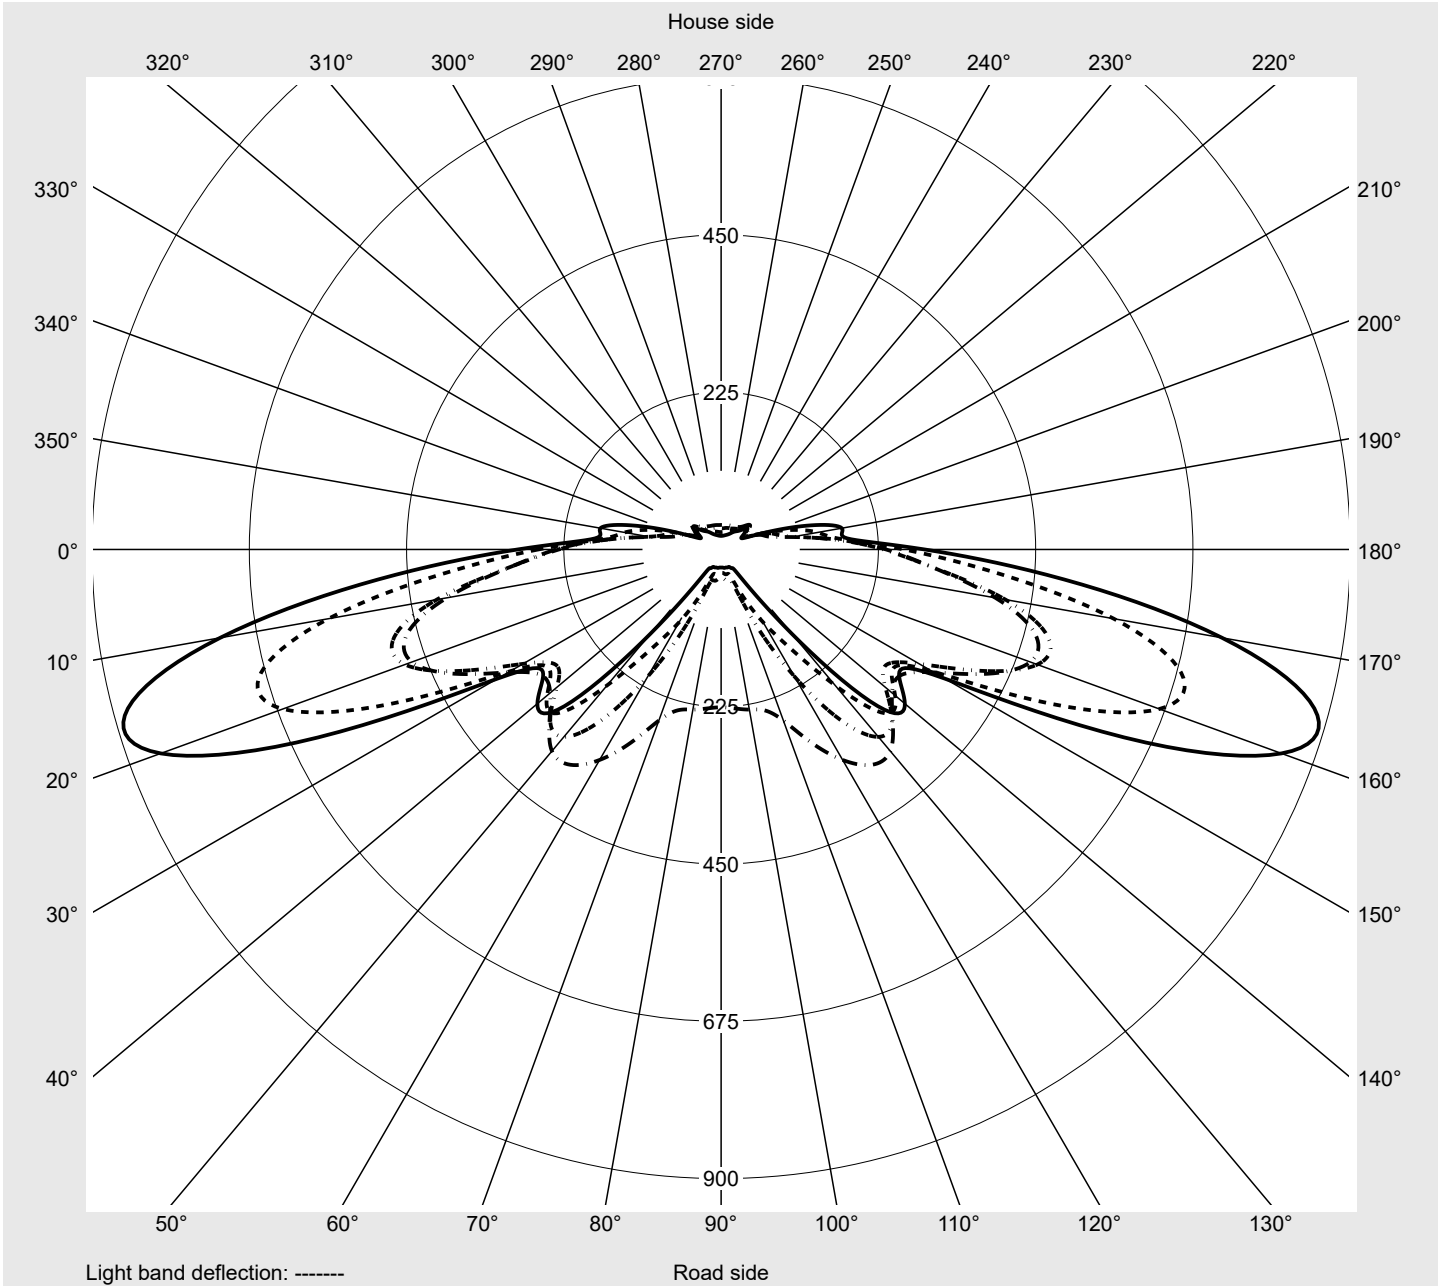

Photometric test report

Family Streetlight 21 micro LED	Order number: 5XE1U31G08DB EAN: 4069025148728	LP number 59536_140
	Version post-top or side-entry mounting Optic asymmetric, extremely wide distribution (P0.8a) Cover toughened safety glass Lamps LED 3000 K CRI ≥ 70 Controlgear ECG SITECO iQ Rated values Net luminous flux = 4750 lm Power consumption = 36.4 W Luminous efficacy = 130.5 lm/W	serial documentation 18.01.2024

Luminous intensity in cd/klm C180-0 C195-15 C200-20 C270-90 **Imax: 879 cd/klm**

Luminaire output ratios	
Eta	100.0%
Eta 0° - 90°	100.0%
Eta 90° - 180°	0.0%
Measurement conditions	
DIN EN 13032 and DIN 5032	

Luminous intensity class acc. to EN13201-2	
Class:	G3
Imax 70°	878.7
Imax 80°	57.3
Imax 90°	0.0
Imax >90°	0.0
Imax >95°	0.0

Photometric test report

Family Streetlight 21 micro LED	Order number: 5XE1U31G08DB EAN: 4069025148728	LP number 59536_140
---	--	-------------------------------

Envelope curve in cd/klm **KMK 70°** **KMK 67.5°** **KMK 65°** **KMK 62.5°** **siteco**

Photometric test report

Family Streetlight 21 micro LED	Order number: 5XE1U31G08DB EAN: 4069025148728	LP number 59536_140
Table of values for luminous intensities		Maximum luminous intensity
		siteco