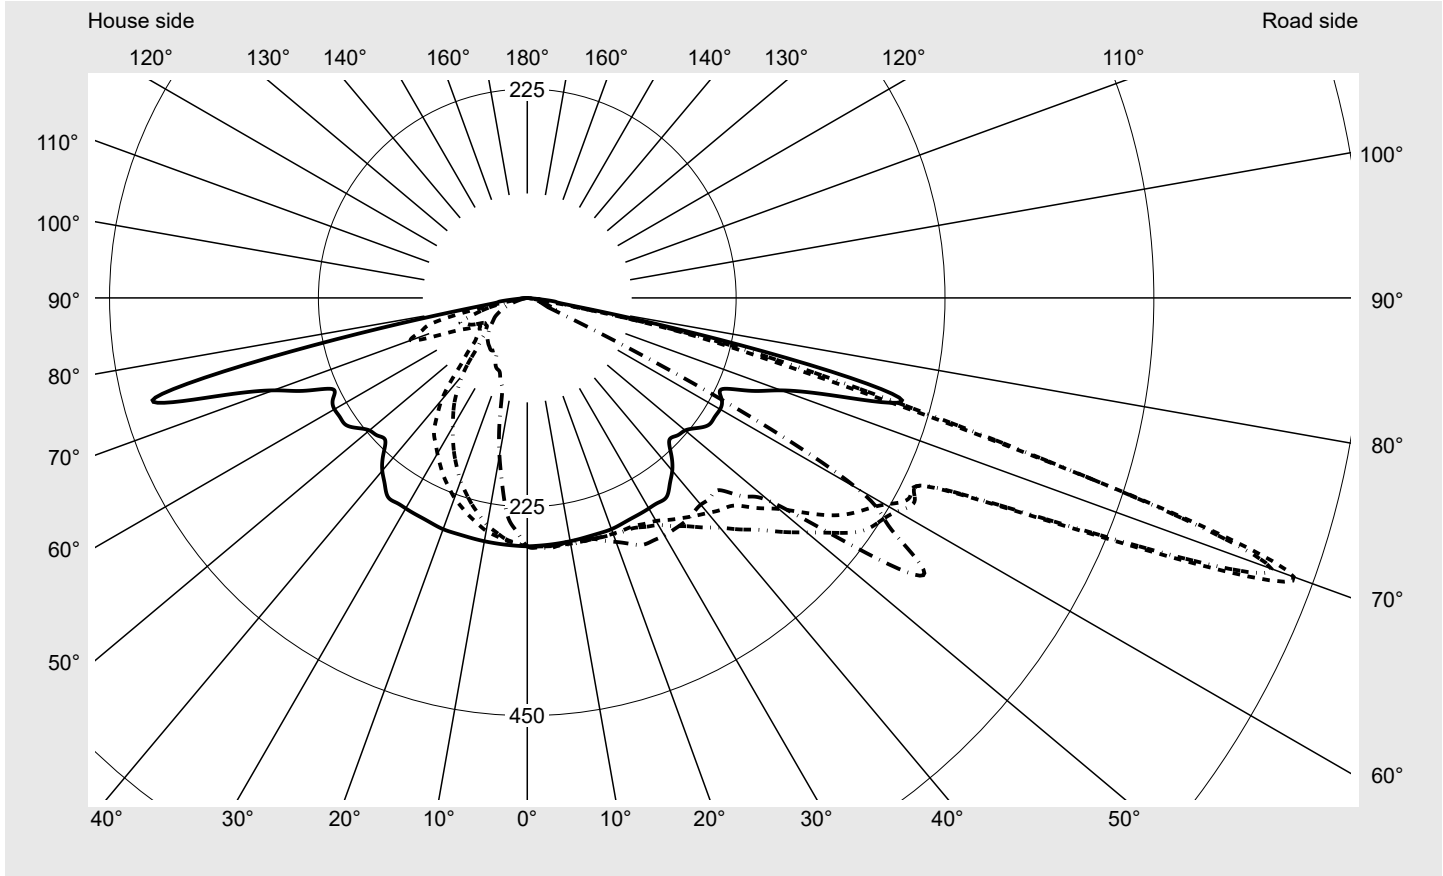

Photometric test report

Family Streetlight 21 micro LED	Order number: 5XE1U31G08DB EAN: 4069025148728	LP number 59536_140
	Version post-top or side-entry mounting Optic asymmetric, extremely wide distribution (P0.8a) Cover toughened safety glass Lamps LED 3000 K CRI ≥ 70 Controlgear ECG SITECO iQ Rated values Net luminous flux = 4750 lm Power consumption = 36.4 W Luminous efficacy = 130.5 lm/W	serial documentation 18.01.2024

Luminous intensity in cd/klm C180-0 C195-15 C200-20 C270-90 **Imax: 879 cd/klm**

Luminaire output ratios	
Eta	100.0%
Eta 0° - 90°	100.0%
Eta 90° - 180°	0.0%
Measurement conditions	
DIN EN 13032 and DIN 5032	

Luminous intensity class acc. to EN13201-2	
Class:	G3
Imax 70°	878.7
Imax 80°	57.3
Imax 90°	0.0
Imax >90°	0.0
Imax >95°	0.0

Photometric test report

Family Streetlight 21 micro LED	Order number: 5XE1U31G08DB EAN: 4069025148728	LP number 59536_140
---	--	-------------------------------

Envelope curve in cd/klm **KMK 70°** **KMK 67.5°** **KMK 65°** **KMK 62.5°** **siteco**

Photometric test report

Family Streetlight 21 micro LED	Order number: 5XE1U31G08DB EAN: 4069025148728	LP number 59536_140
Table of values for luminous intensities		Maximum luminous intensity
		siteco