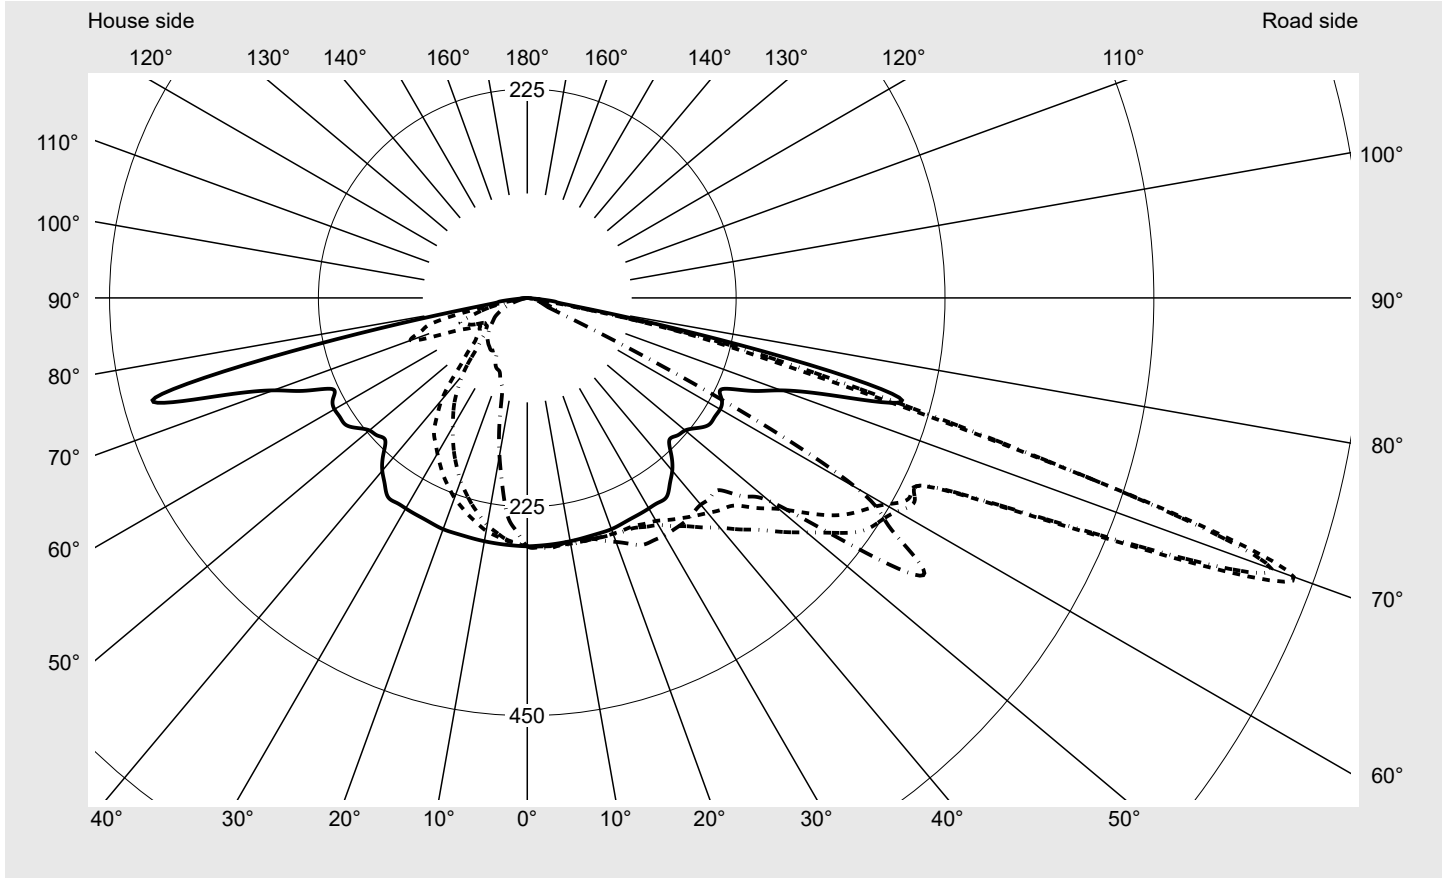

Photometric test report

Family Streetlight 21 micro LED	Order number: 5XE1U31D08DB EAN: 4069025148681	LP number 59536_135
	Version post-top or side-entry mounting Optic asymmetric, extremely wide distribution (P0.8a) Cover toughened safety glass Lamps LED 3000 K CRI ≥ 70 Controlgear ECG SITECO iQ Rated values Net luminous flux = 4750 lm Power consumption = 36.4 W Luminous efficacy = 130.5 lm/W	serial documentation 18.01.2024

Luminous intensity in cd/klm C180-0 C195-15 C200-20 C270-90 **Imax: 879 cd/klm**

Luminaire output ratios	
Eta	100.0%
Eta 0° - 90°	100.0%
Eta 90° - 180°	0.0%
Measurement conditions	
DIN EN 13032 and DIN 5032	

Luminous intensity class acc. to EN13201-2	
Class:	G3
Imax 70°	878.7
Imax 80°	57.3
Imax 90°	0.0
Imax >90°	0.0
Imax >95°	0.0

Photometric test report

Family Streetlight 21 micro LED	Order number: 5XE1U31D08DB EAN: 4069025148681	LP number 59536_135
---	--	-------------------------------

Envelope curve in cd/klm **KMK 70°** **KMK 67.5°** **KMK 65°** **KMK 62.5°** **siteco**

Photometric test report

Family Streetlight 21 micro LED	Order number: 5XE1U31D08DB EAN: 4069025148681	LP number 59536_135
Table of values for luminous intensities		Maximum luminous intensity
		siteco