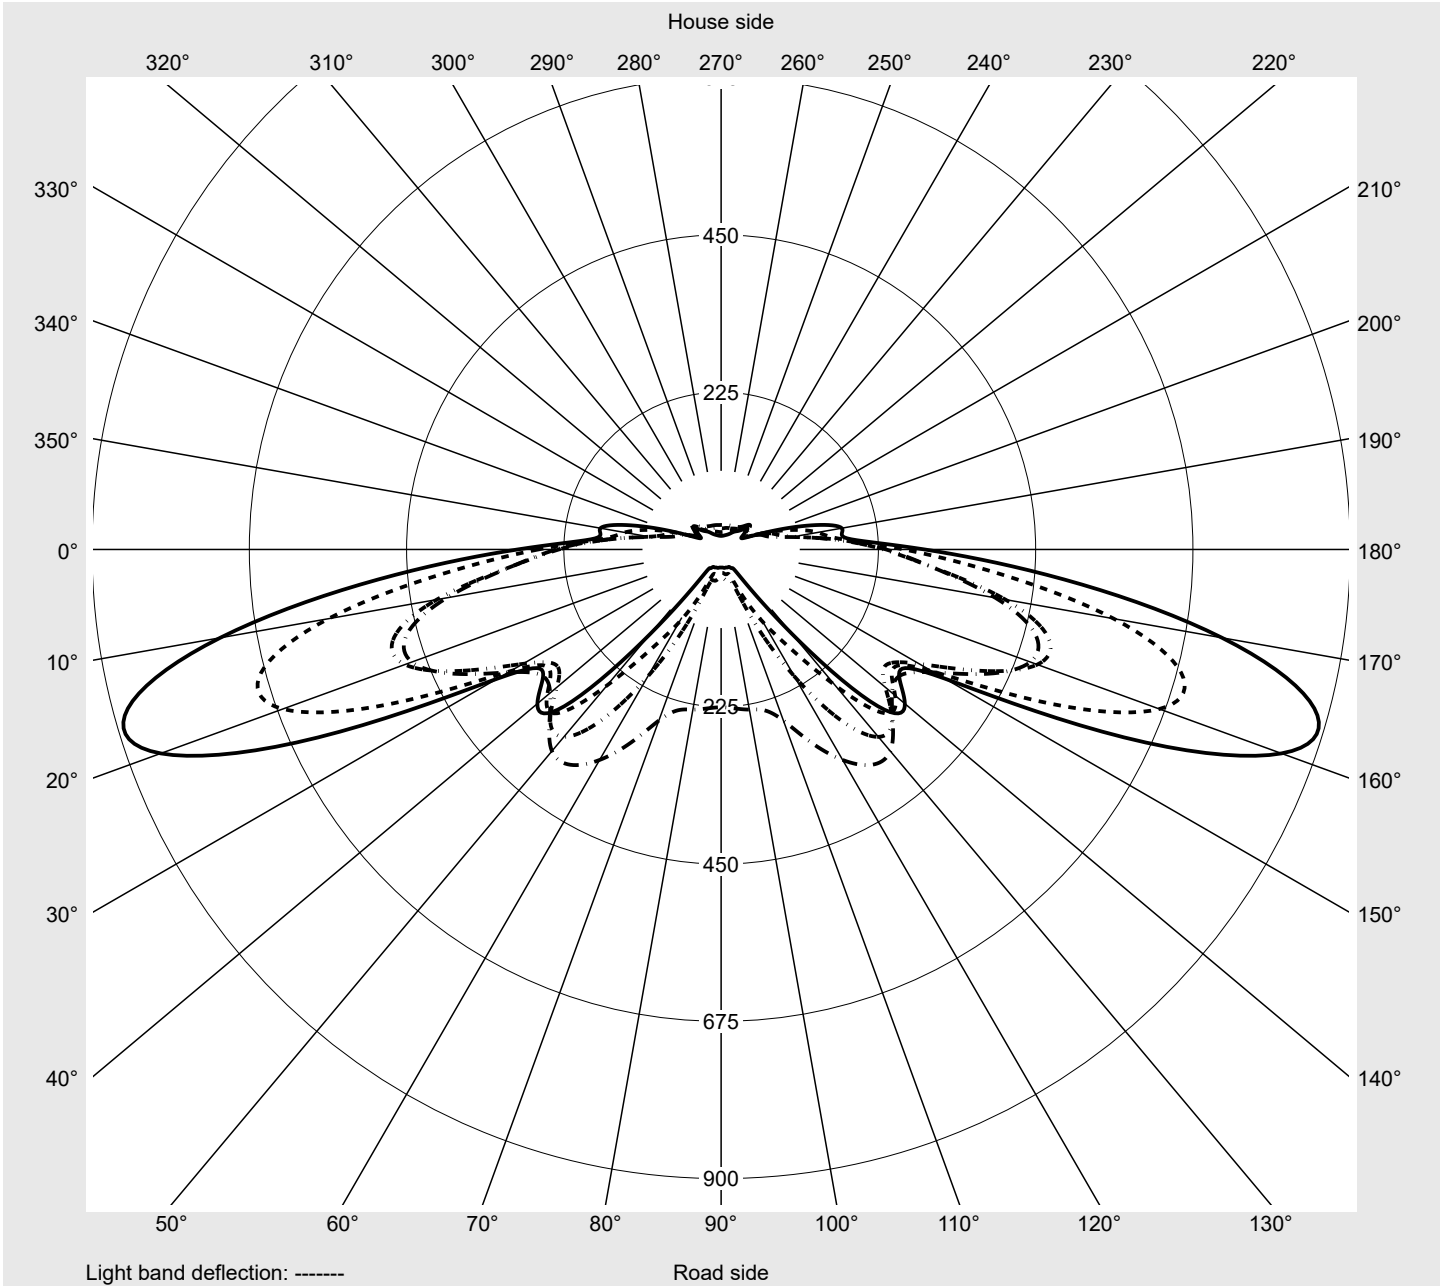

Photometric test report

Family Streetlight 21 micro LED	Order number: 5XE1U31D08DB EAN: 4069025148681	LP number 59536_135
	Version post-top or side-entry mounting Optic asymmetric, extremely wide distribution (P0.8a) Cover toughened safety glass Lamps LED 3000 K CRI ≥ 70 Controlgear ECG SITECO iQ Rated values Net luminous flux = 4750 lm Power consumption = 36.4 W Luminous efficacy = 130.5 lm/W	serial documentation 18.01.2024

Luminous intensity in cd/klm C180-0 C195-15 C200-20 C270-90 **Imax: 879 cd/klm**

Luminaire output ratios	
Eta	100.0%
Eta 0° - 90°	100.0%
Eta 90° - 180°	0.0%
Measurement conditions	
DIN EN 13032 and DIN 5032	

Luminous intensity class acc. to EN13201-2	
Class:	G3
Imax 70°	878.7
Imax 80°	57.3
Imax 90°	0.0
Imax >90°	0.0
Imax >95°	0.0

Photometric test report

Family Streetlight 21 micro LED	Order number: 5XE1U31D08DB EAN: 4069025148681	LP number 59536_135
---	--	-------------------------------

Envelope curve in cd/klm **KMK 70°** **KMK 67.5°** **KMK 65°** **KMK 62.5°** **siteco**

Photometric test report

Family Streetlight 21 micro LED	Order number: 5XE1U31D08DB EAN: 4069025148681	LP number 59536_135
Table of values for luminous intensities		Maximum luminous intensity
		siteco