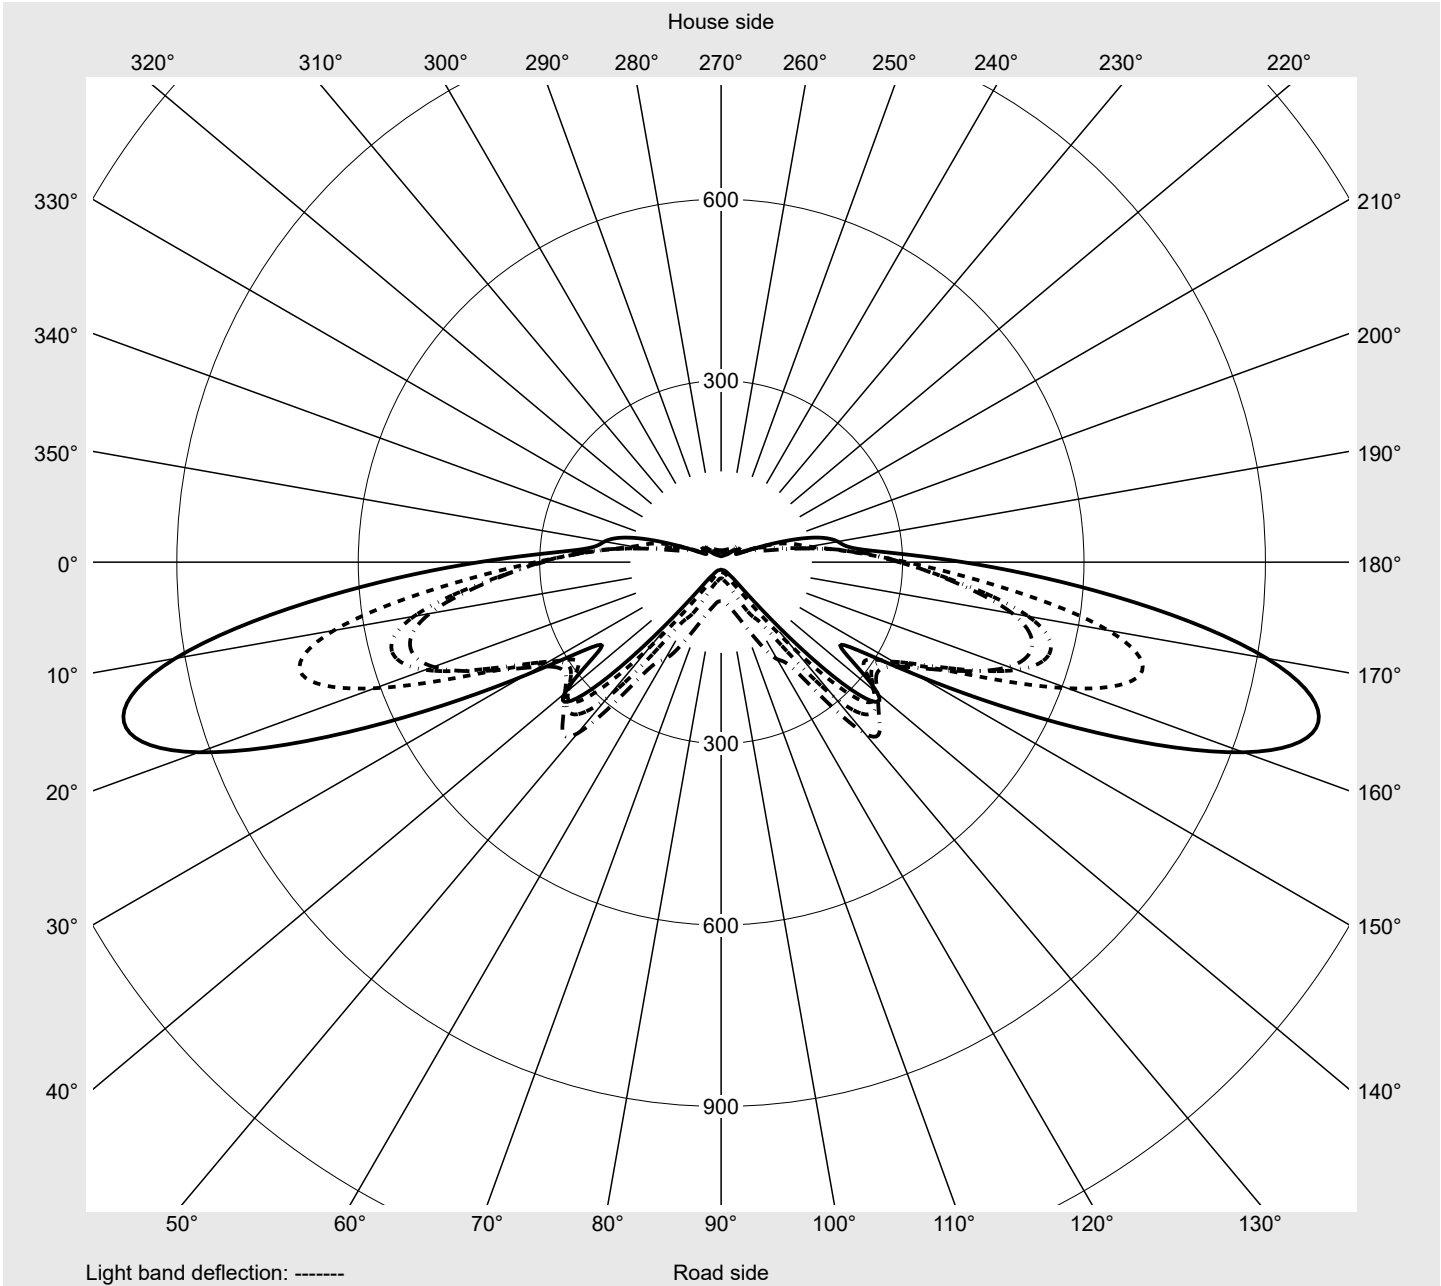

Photometric test report

Family Streetlight 21 micro LED	Order number: 5XE1R33T08DB EAN: 4069025148643	LP number 59535_97
	Version post-top or side-entry mounting, Smart Interface up/down Optic asymmetric, extremely wide distribution (P0.8a), Back Light Control (BLC) Cover toughened safety glass Lamps LED 3000 K CRI ≥ 70 Controlgear EVG-Smart Interface Rated values Net luminous flux = 4470 lm Power consumption = 39.1 W Luminous efficacy = 114.3 lm/W	serial documentation 18.01.2024

Luminous intensity in cd/klm C180-0 C195-15 C200-20 C270-90 **Imax: 1022 cd/klm**

Luminaire output ratios	
Eta	100.0%
Eta 0° - 90°	100.0%
Eta 90° - 180°	0.0%

Luminous intensity class acc. to EN13201-2	
Class:	G3
Imax 70°	1022.3
Imax 80°	56.2
Imax 90°	0.0
Imax >90°	0.0
Imax >95°	0.0

Measurement conditions
DIN EN 13032 and DIN 5032

Photometric test report

Family Streetlight 21 micro LED	Order number: 5XE1R33T08DB EAN: 4069025148643	LP number 59535_97
---	--	------------------------------

Envelope curve in cd/klm **KMK 70°** **KMK 67.5°** **KMK 65°** **KMK 62.5°** **siteco**

Photometric test report

Family Streetlight 21 micro LED	Order number: 5XE1R33T08DB EAN: 4069025148643	LP number 59535_97
Table of values for luminous intensities		Maximum luminous intensity
siteco		