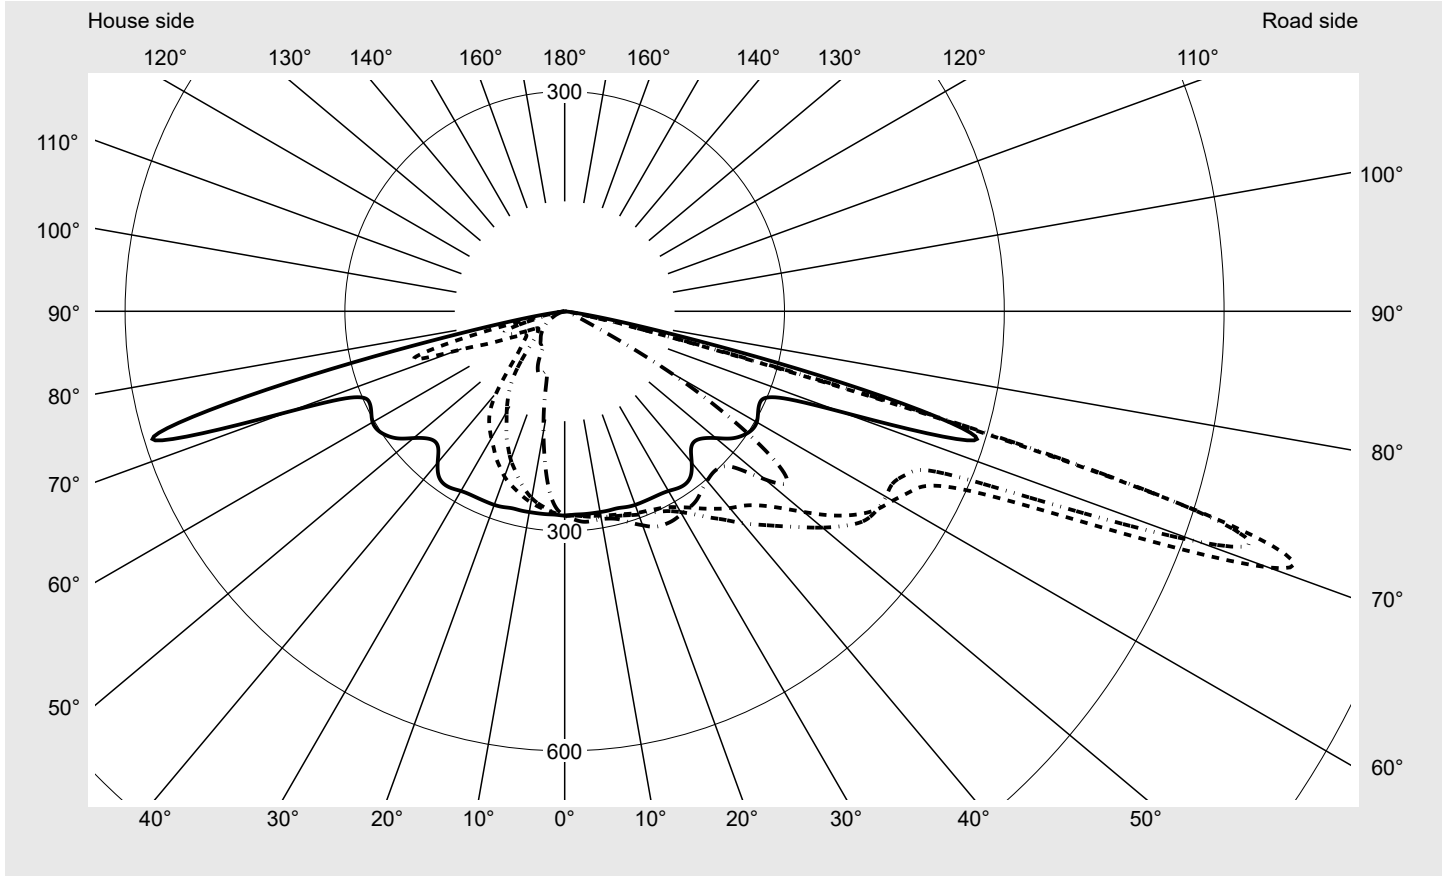

Photometric test report

Family Streetlight 21 micro LED	Order number: 5XE1R33T08DB EAN: 4069025148643	LP number 59535_97
	Version post-top or side-entry mounting, Smart Interface up/down Optic asymmetric, extremely wide distribution (P0.8a), Back Light Control (BLC) Cover toughened safety glass Lamps LED 3000 K CRI ≥ 70 Controlgear EVG-Smart Interface Rated values Net luminous flux = 4470 lm Power consumption = 39.1 W Luminous efficacy = 114.3 lm/W	serial documentation 18.01.2024

Luminous intensity in cd/klm C180-0 C195-15 C200-20 C270-90 **Imax: 1022 cd/klm**

Luminaire output ratios	
Eta	100.0%
Eta 0° - 90°	100.0%
Eta 90° - 180°	0.0%

Luminous intensity class acc. to EN13201-2	
Class:	G3
Imax 70°	1022.3
Imax 80°	56.2
Imax 90°	0.0
Imax >90°	0.0
Imax >95°	0.0

Measurement conditions
DIN EN 13032 and DIN 5032

Photometric test report

Family Streetlight 21 micro LED	Order number: 5XE1R33T08DB EAN: 4069025148643	LP number 59535_97
---	--	------------------------------

Envelope curve in cd/klm **KMK 70°** **KMK 67.5°** **KMK 65°** **KMK 62.5°** **siteco**

Photometric test report

Family Streetlight 21 micro LED	Order number: 5XE1R33T08DB EAN: 4069025148643	LP number 59535_97
Table of values for luminous intensities		Maximum luminous intensity
siteco		