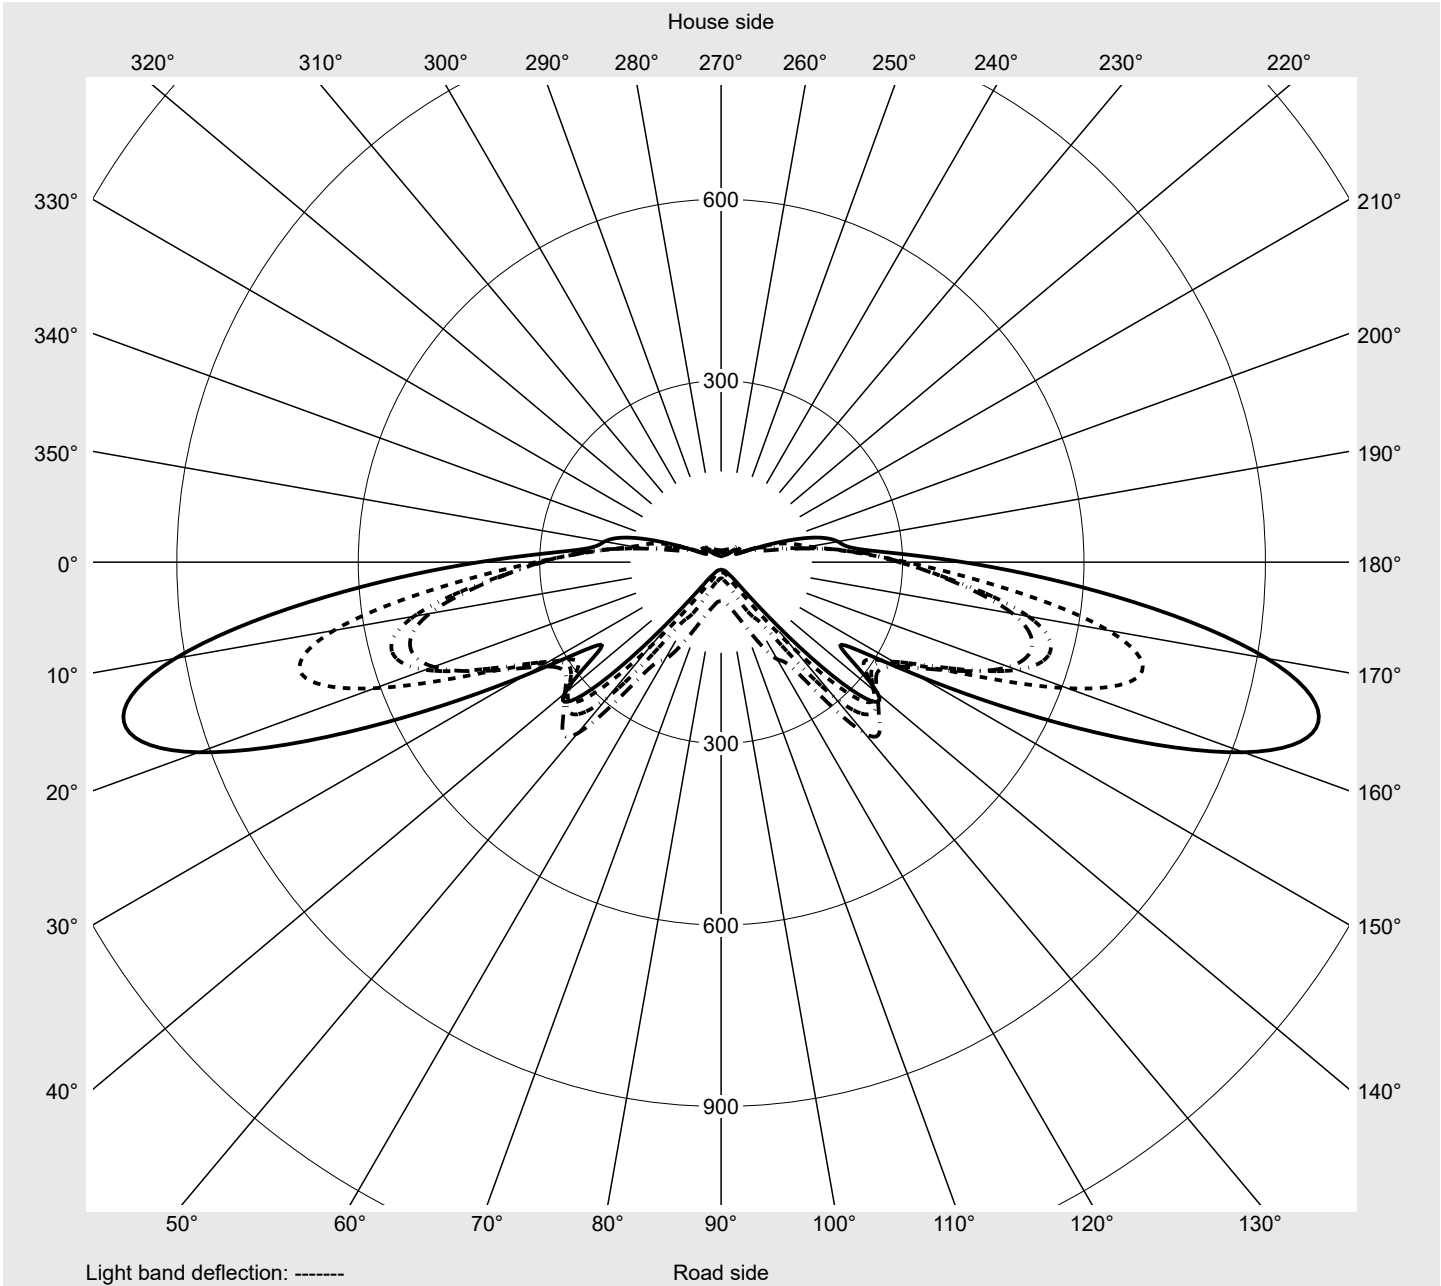

Photometric test report

Family Streetlight 21 micro LED	Order number: 5XE1R31G08DB EAN: 4069025148469	LP number 59535_172
	Version post-top or side-entry mounting Optic asymmetric, extremely wide distribution (P0.8a), Back Light Control (BLC) Cover toughened safety glass Lamps LED 3000 K CRI ≥ 70 Controlgear ECG SITECO iQ Rated values Net luminous flux = 4220 lm Power consumption = 36.4 W Luminous efficacy = 115.9 lm/W	serial documentation 18.01.2024

Luminous intensity in cd/klm C180-0 C195-15 C200-20 C270-90 **I_{max}: 1022 cd/klm**

Luminaire output ratios	
Eta	100.0%
Eta 0° - 90°	100.0%
Eta 90° - 180°	0.0%

Luminous intensity class acc. to EN13201-2	
Class:	G3
I _{max} 70°	1022.3
I _{max} 80°	56.2
I _{max} 90°	0.0
I _{max} >90°	0.0
I _{max} >95°	0.0

Measurement conditions
DIN EN 13032 and DIN 5032

Photometric test report

Family Streetlight 21 micro LED	Order number: 5XE1R31G08DB EAN: 4069025148469	LP number 59535_172
---	--	-------------------------------

Envelope curve in cd/klm **KMK 70°** **KMK 67.5°** **KMK 65°** **KMK 62.5°** **siteco**

Photometric test report

Family Streetlight 21 micro LED	Order number: 5XE1R31G08DB EAN: 4069025148469	LP number 59535_172
Table of values for luminous intensities		Maximum luminous intensity