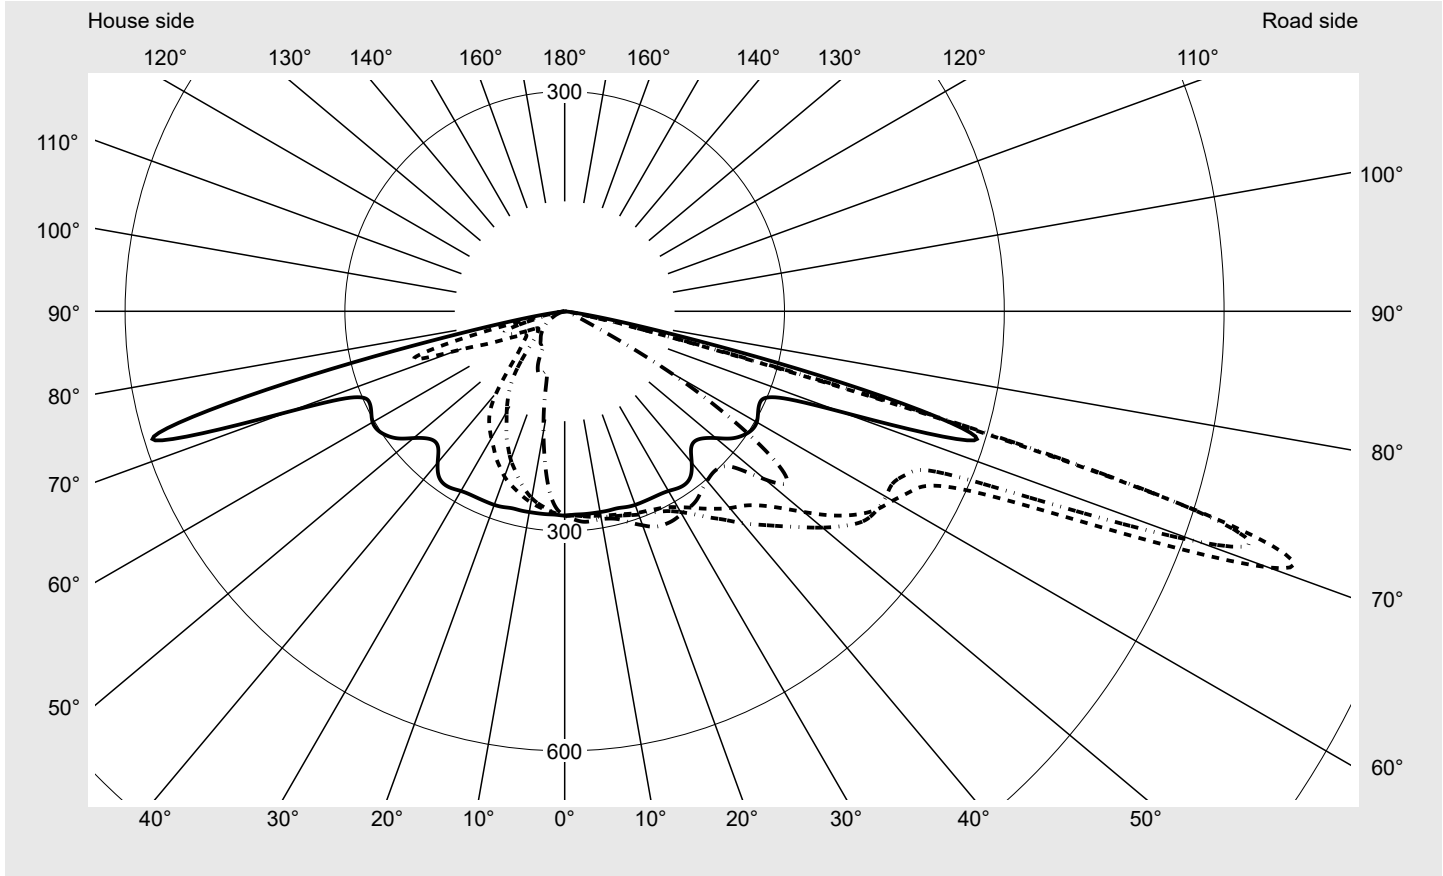

Photometric test report

Family Streetlight 21 micro LED	Order number: 5XE1R31G08DB EAN: 4069025148469	LP number 59535_172
	Version post-top or side-entry mounting Optic asymmetric, extremely wide distribution (P0.8a), Back Light Control (BLC) Cover toughened safety glass Lamps LED 3000 K CRI ≥ 70 Controlgear ECG SITECO iQ Rated values Net luminous flux = 4220 lm Power consumption = 36.4 W Luminous efficacy = 115.9 lm/W	serial documentation 18.01.2024

Luminous intensity in cd/klm C180-0 C195-15 C200-20 C270-90 **I_{max}: 1022 cd/klm**

Luminaire output ratios	
Eta	100.0%
Eta 0° - 90°	100.0%
Eta 90° - 180°	0.0%

Luminous intensity class acc. to EN13201-2	
Class:	G3
I _{max} 70°	1022.3
I _{max} 80°	56.2
I _{max} 90°	0.0
I _{max} >90°	0.0
I _{max} >95°	0.0

Measurement conditions
DIN EN 13032 and DIN 5032

Photometric test report

Family Streetlight 21 micro LED	Order number: 5XE1R31G08DB EAN: 4069025148469	LP number 59535_172
---	--	-------------------------------

Envelope curve in cd/klm **KMK 70°** **KMK 67.5°** **KMK 65°** **KMK 62.5°** **siteco**

Photometric test report

Family Streetlight 21 micro LED	Order number: 5XE1R31G08DB EAN: 4069025148469	LP number 59535_172
Table of values for luminous intensities		Maximum luminous intensity