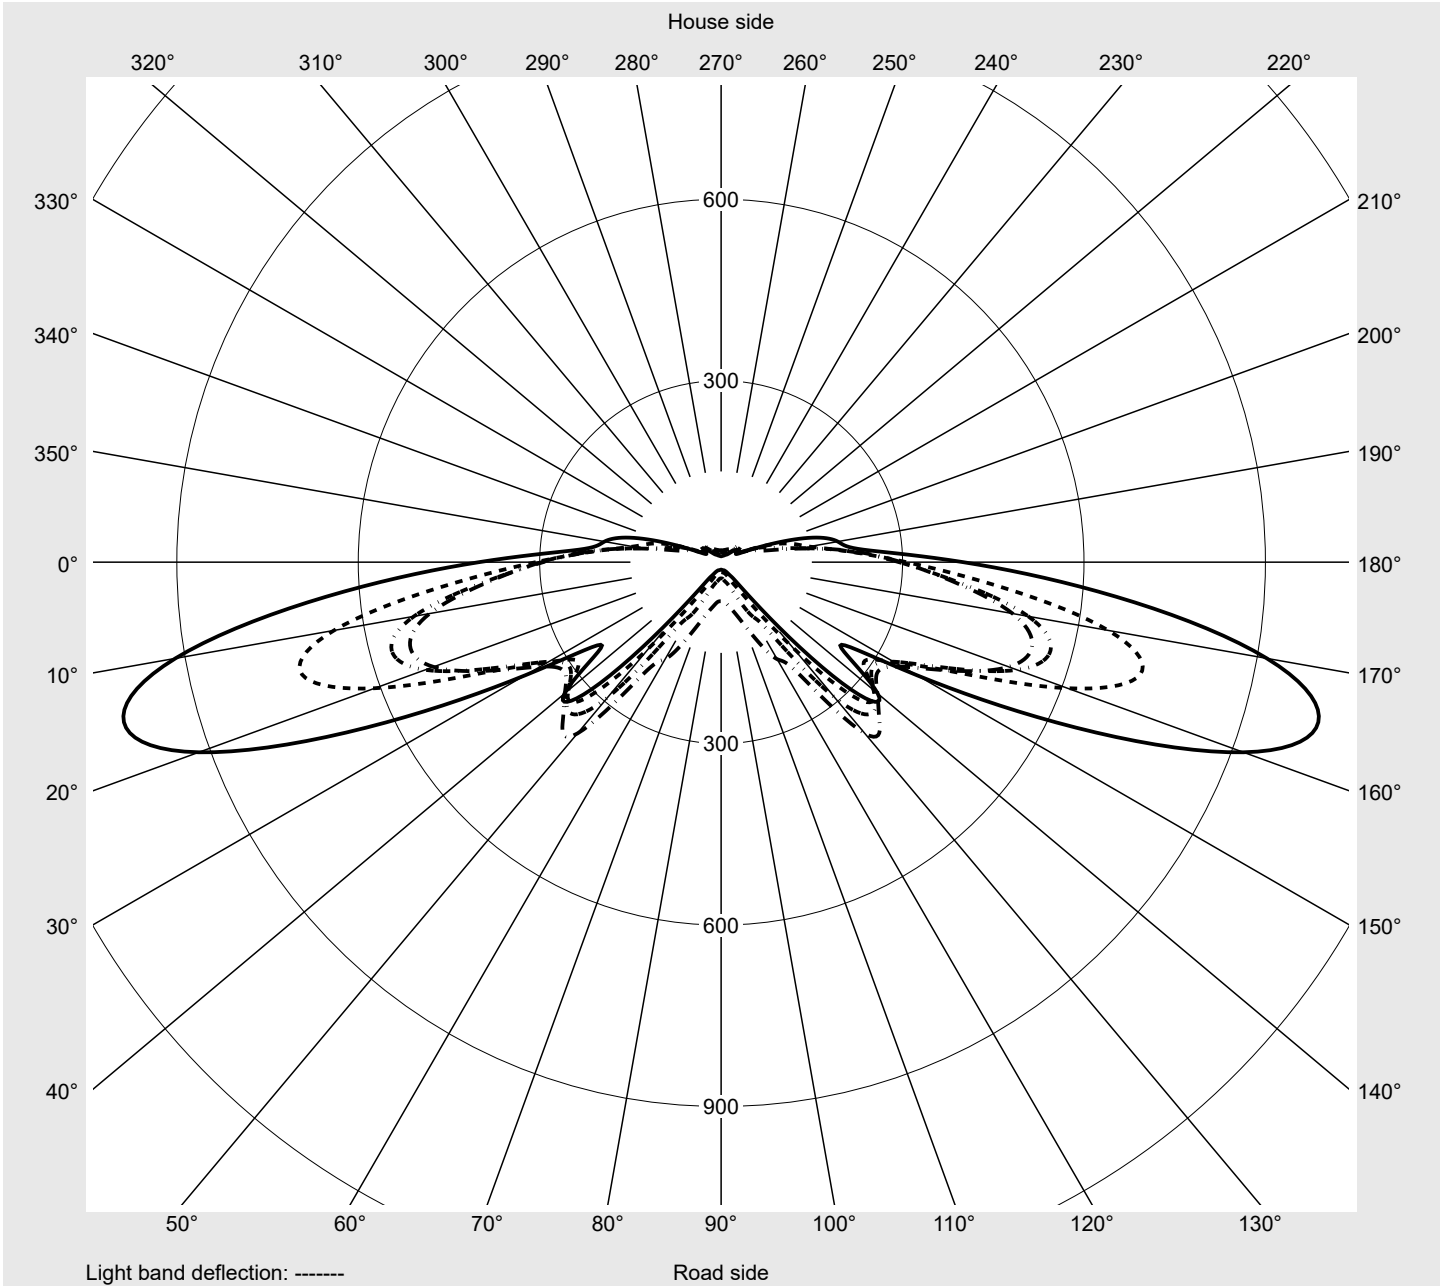

Photometric test report

Family Streetlight 21 micro LED	Order number: 5XE1R31D08CB EAN: 4069025148407	LP number 59535_223
	Version post-top or side-entry mounting Optic asymmetric, extremely wide distribution (P0.8a), Back Light Control (BLC) Cover toughened safety glass Lamps LED 3000 K CRI ≥ 70 Controlgear ECG SITECO iQ Rated values Net luminous flux = 2510 lm Power consumption = 19.4 W Luminous efficacy = 129.4 lm/W	serial documentation 18.01.2024

Luminous intensity in cd/klm C180-0 C195-15 C200-20 C270-90 **Imax: 1022 cd/klm**

Luminaire output ratios

Eta	100.0%
Eta 0° - 90°	100.0%
Eta 90° - 180°	0.0%

Luminous intensity class acc. to EN13201-2

Class:	G3
Imax 70°	1022.3
Imax 80°	56.2
Imax 90°	0.0
Imax >90°	0.0
Imax >95°	0.0

Measurement conditions

DIN EN 13032 and DIN 5032

Photometric test report

Family Streetlight 21 micro LED	Order number: 5XE1R31D08CB EAN: 4069025148407	LP number 59535_223
---	--	-------------------------------

Envelope curve in cd/klm **KMK 70°** **KMK 67.5°** **KMK 65°** **KMK 62.5°** **siteco**

Photometric test report

Family Streetlight 21 micro LED	Order number: 5XE1R31D08CB EAN: 4069025148407	LP number 59535_223
Table of values for luminous intensities		Maximum luminous intensity