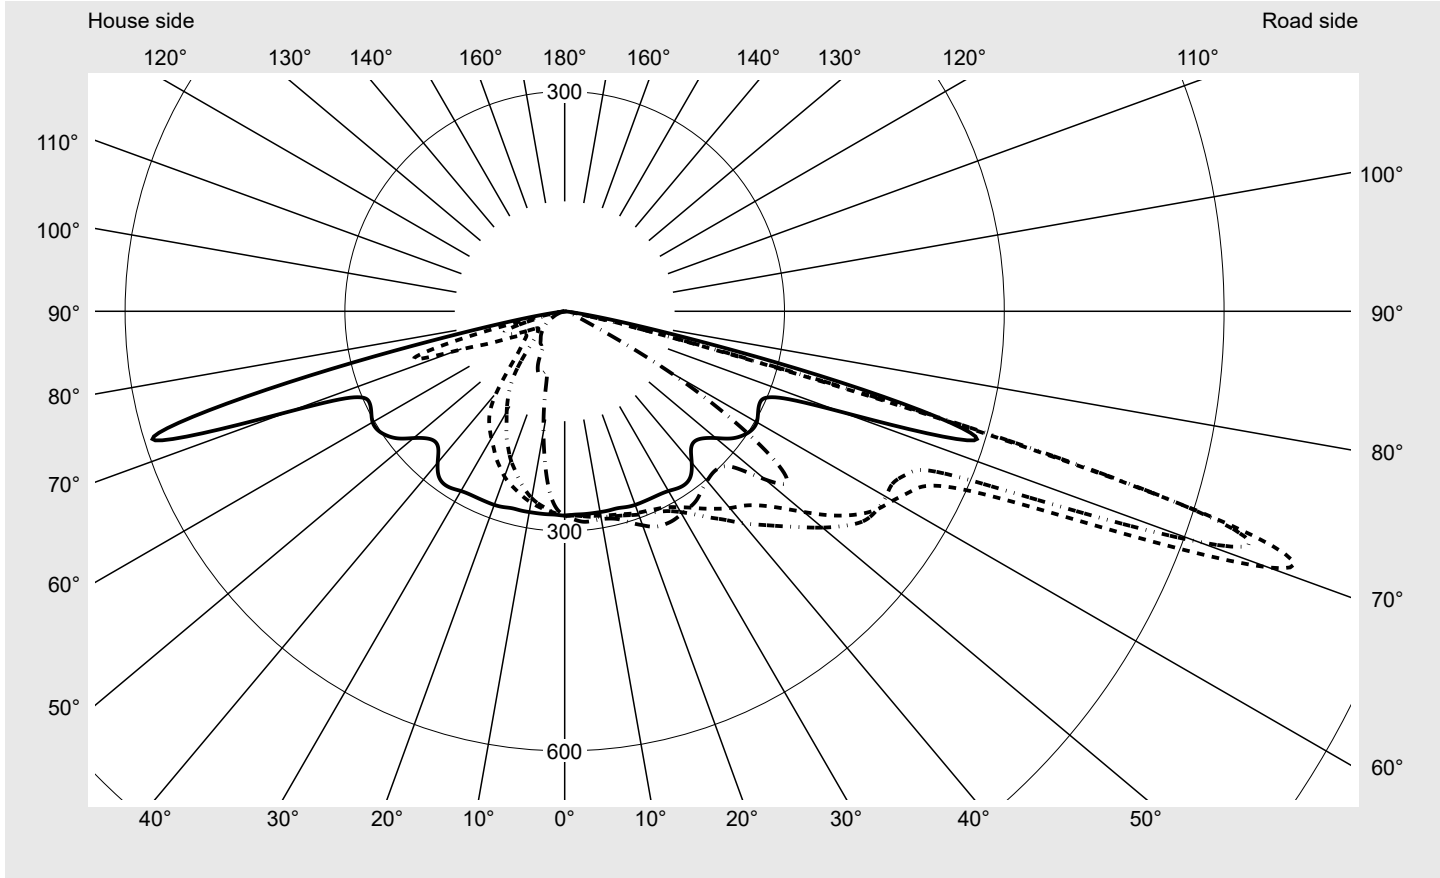

Photometric test report

Family Streetlight 21 micro LED	Order number: 5XE1R31D08CB EAN: 4069025148407	LP number 59535_223
	Version post-top or side-entry mounting Optic asymmetric, extremely wide distribution (P0.8a), Back Light Control (BLC) Cover toughened safety glass Lamps LED 3000 K CRI ≥ 70 Controlgear ECG SITECO iQ Rated values Net luminous flux = 2510 lm Power consumption = 19.4 W Luminous efficacy = 129.4 lm/W	serial documentation 18.01.2024

Luminous intensity in cd/klm C180-0 C195-15 C200-20 C270-90 **Imax: 1022 cd/klm**

Luminaire output ratios

Eta	100.0%
Eta 0° - 90°	100.0%
Eta 90° - 180°	0.0%

Luminous intensity class acc. to EN13201-2

Class:	G3
Imax 70°	1022.3
Imax 80°	56.2
Imax 90°	0.0
Imax >90°	0.0
Imax >95°	0.0

Measurement conditions

DIN EN 13032 and DIN 5032

Photometric test report

Family Streetlight 21 micro LED	Order number: 5XE1R31D08CB EAN: 4069025148407	LP number 59535_223
---	--	-------------------------------

Envelope curve in cd/klm **KMK 70°** **KMK 67.5°** **KMK 65°** **KMK 62.5°** **siteco**

Photometric test report

Family Streetlight 21 micro LED	Order number: 5XE1R31D08CB EAN: 4069025148407	LP number 59535_223
Table of values for luminous intensities		Maximum luminous intensity