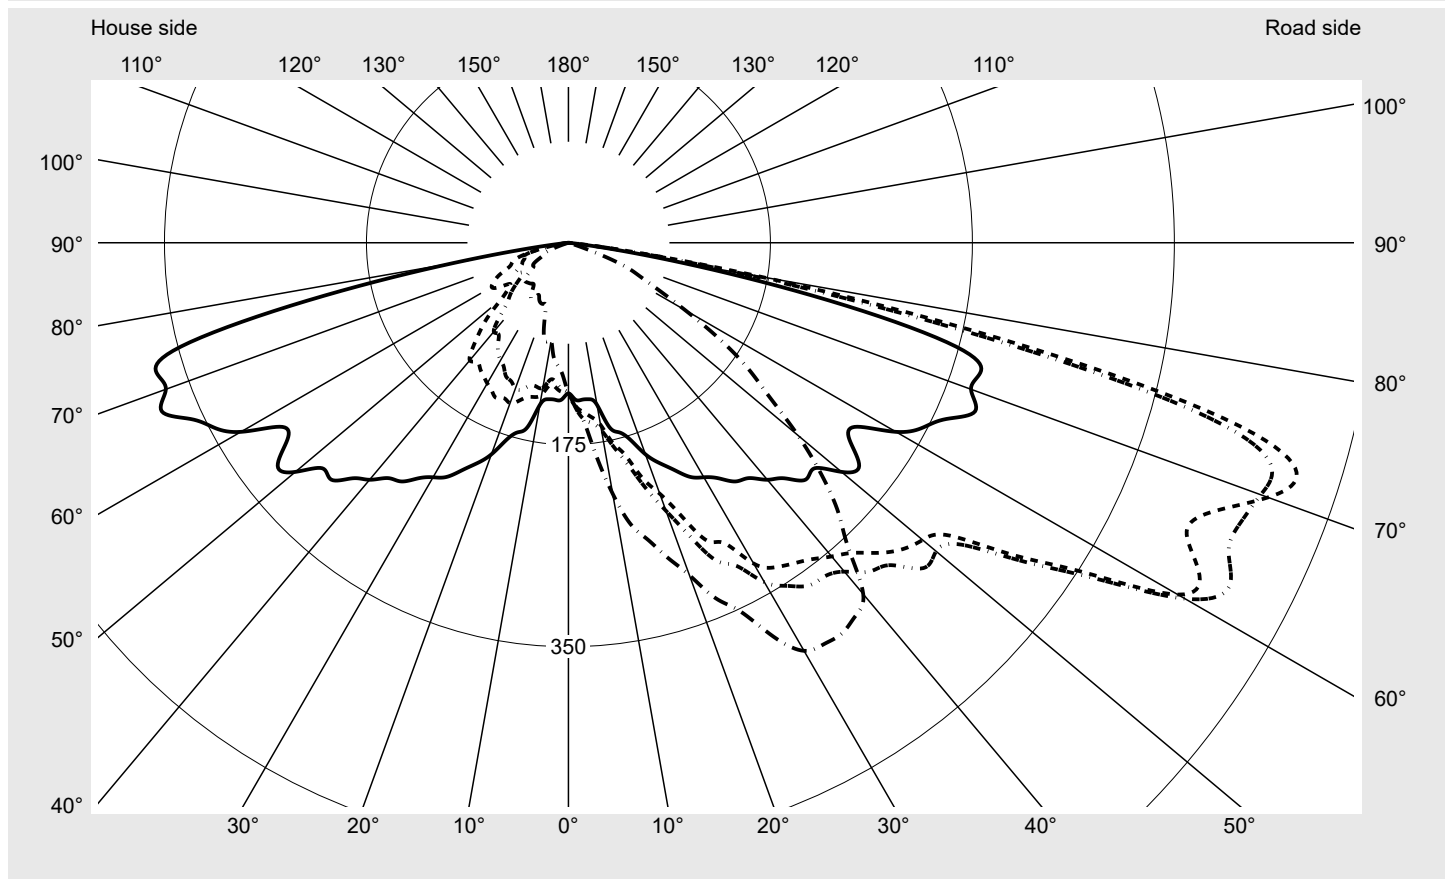

Photometric test report

Family
Streetlight 11 midi LED

Order number: 5XC3M51Y08LE
EAN: 4058352856574

LP number
59453_193

Version post-top or side-entry mounting, Smart Interface up/down
Optic asymmetric, extreme wide distribution (ST1.0a)
Cover transparent, PMMA
Lamps LED 3000 K | CRI ≥ 70
Controlgear EVG SITECO iQ - Smart Interface
Rated values Net luminous flux = 8920 lm
 Power consumption = 59.4 W
 Luminous efficacy = 150.2 lm/W

serial
documentation
28.09.2023

siteco

Luminous intensity in cd/klm

C180-0

C195-15

C200-20

C270-90

Imax: 661 cd/klm

Luminaire output ratios

Eta	100.0%
Eta 0° - 90°	100.0%
Eta 90° - 180°	0.0%

Luminous intensity class acc. to EN13201-2

Class:	G1
Imax 70°	645.0
Imax 80°	167.3
Imax 90°	0.0
Imax >90°	0.0
Imax >95°	0.0

Measurement conditions

DIN EN 13032 and DIN 5032

Photometric test report

Family Streetlight 11 midi LED	Order number: 5XC3M51Y08LE EAN: 4058352856574	LP number 59453_193
--	--	-------------------------------

Envelope curve in cd/klm **KMK 72.5°** **KMK 70°** **KMK 67.5°** **KMK 65°** **siteco**