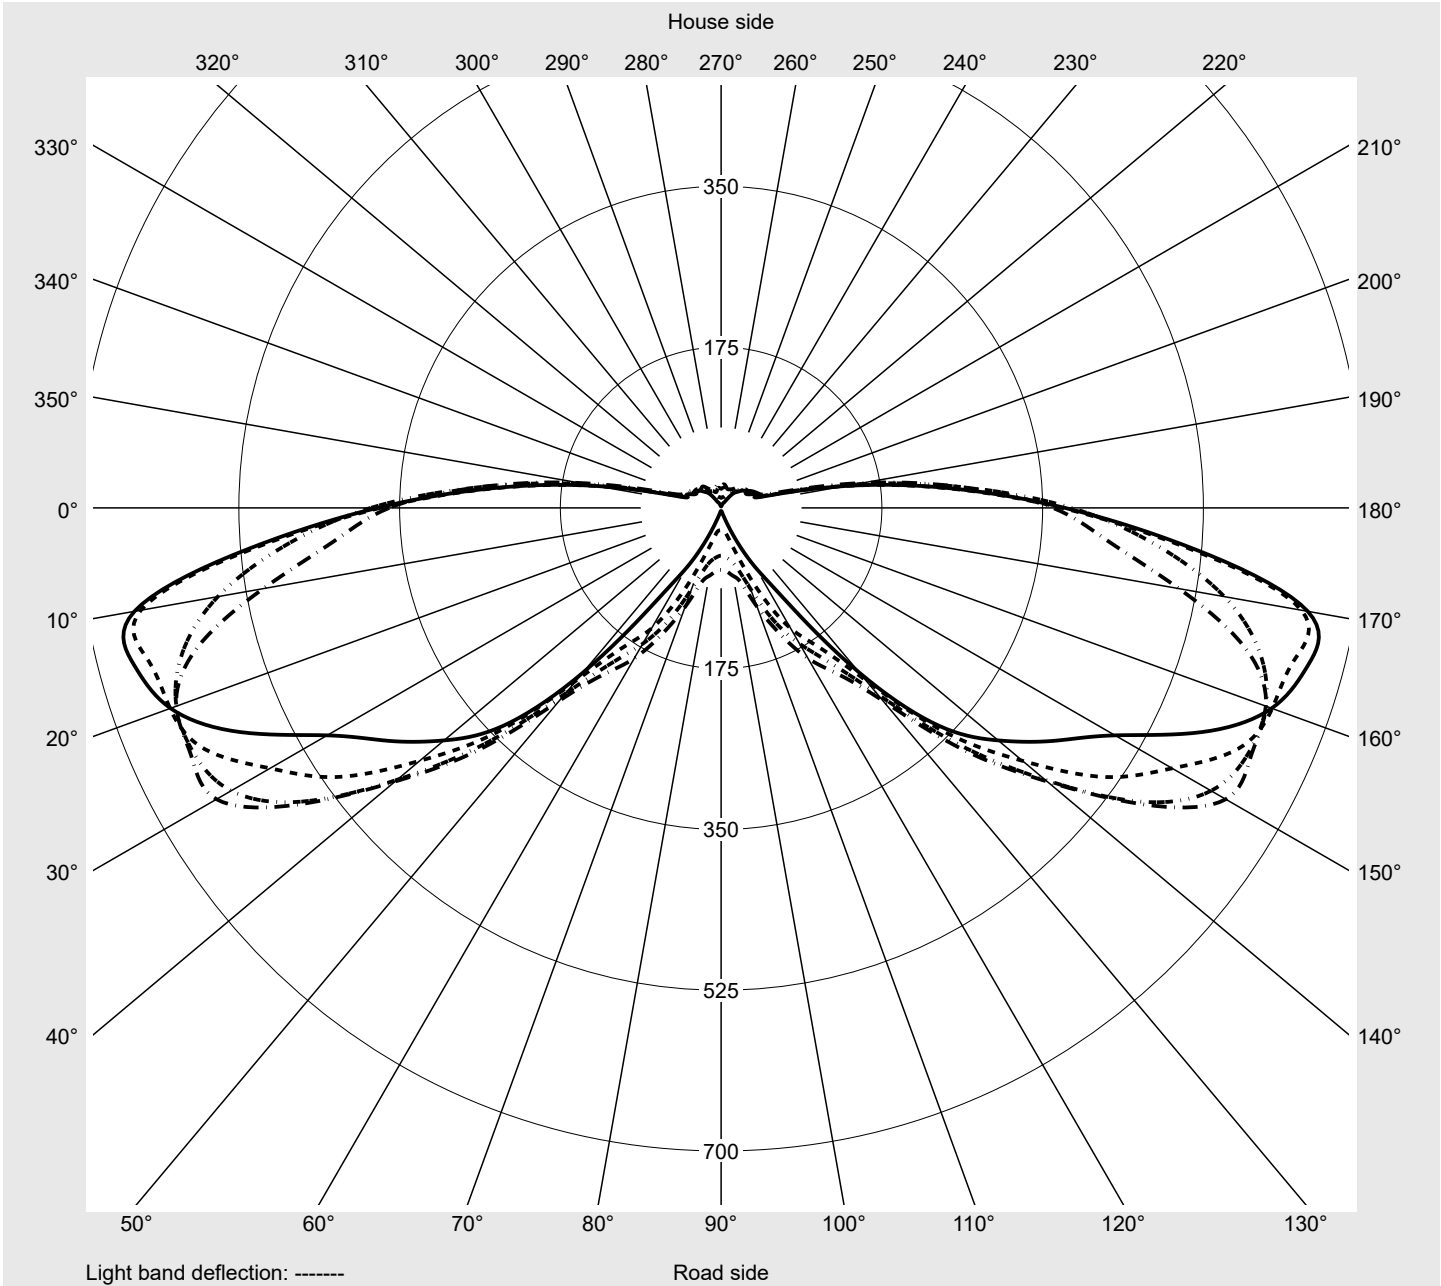

Photometric test report

Family
Streetlight 11 midi LED

Order number: 5XC3M51Y08LE
EAN: 4058352856574

LP number
59453_193

Version post-top or side-entry mounting, Smart Interface up/down
Optic asymmetric, extreme wide distribution (ST1.0a)
Cover transparent, PMMA
Lamps LED 3000 K | CRI ≥ 70
Controlgear EVG SITECO iQ - Smart Interface
Rated values Net luminous flux = 8920 lm
 Power consumption = 59.4 W
 Luminous efficacy = 150.2 lm/W

serial
documentation
28.09.2023

siteco

Luminous intensity in cd/klm

C180-0

C195-15

C200-20

C270-90

Imax: 661 cd/klm

Luminaire output ratios

Eta	100.0%
Eta 0° - 90°	100.0%
Eta 90° - 180°	0.0%

Luminous intensity class acc. to EN13201-2

Class:	G1
Imax 70°	645.0
Imax 80°	167.3
Imax 90°	0.0
Imax >90°	0.0
Imax >95°	0.0

Measurement conditions

DIN EN 13032 and DIN 5032

Photometric test report

Family Streetlight 11 midi LED	Order number: 5XC3M51Y08LE EAN: 4058352856574	LP number 59453_193
--	--	-------------------------------

Envelope curve in cd/klm **KMK 72.5°** **KMK 70°** **KMK 67.5°** **KMK 65°** **siteco**