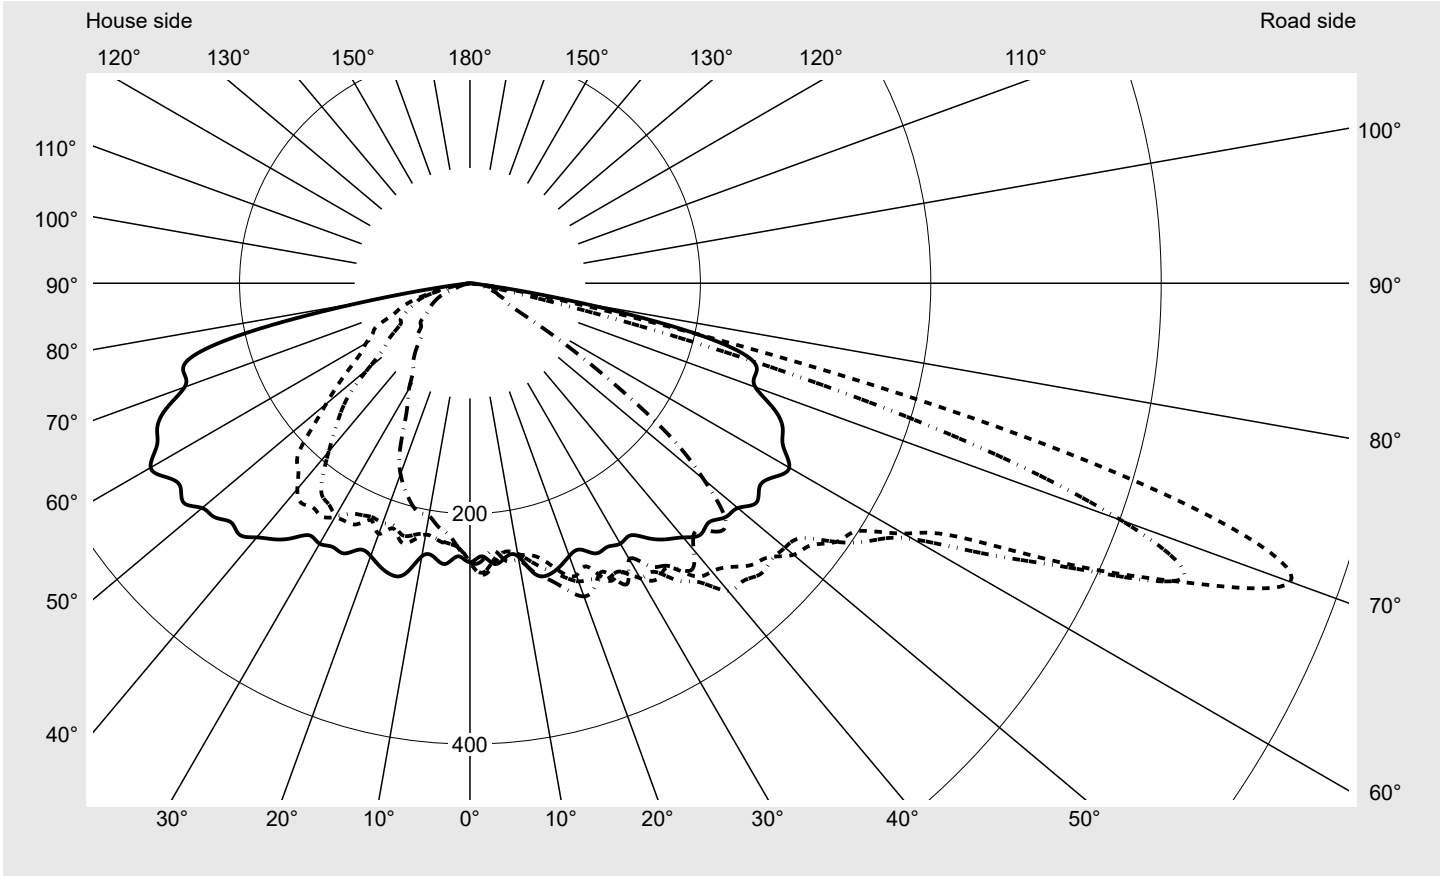

Photometric test report

Family Streetlight 21 micro LED	Order number: 5XE1D61Y08DB EAN: 4058352909737	LP number 59076_1320
	Version post-top or side-entry mounting, Smart Interface up/down Optic asymmetric, wide distribution (ST1.0a) Cover toughened safety glass Lamps LED 2700 K CRI ≥ 70 Controlgear EVG SITECO iQ - Smart Interface	serial documentation 09.08.2023
	Rated values Net luminous flux = 4430 lm Power consumption = 39.1 W Luminous efficacy = 113.3 lm/W	

Luminous intensity in cd/klm C180-0 C205-25 C210-30 C270-90 **Imax: 758 cd/klm**

Luminaire output ratios

Eta	100.0%
Eta 0° - 90°	100.0%
Eta 90° - 180°	0.0%

Luminous intensity class acc. to EN13201-2

Class:	G3
Imax 70°	757.8
Imax 80°	95.1
Imax 90°	0.0
Imax >90°	0.0
Imax >95°	0.0

Measurement conditions

DIN EN 13032 and DIN 5032

Photometric test report

Family Streetlight 21 micro LED	Order number: 5XE1D61Y08DB EAN: 4058352909737	LP number 59076_1320
---	--	--------------------------------

Envelope curve in cd/klm **KMK 70°** **KMK 67.5°** **KMK 65°** **KMK 62.5°** **siteco**

Photometric test report

Family Streetlight 21 micro LED	Order number: 5XE1D61Y08DB EAN: 4058352909737	LP number 59076_1320
Table of values for luminous intensities		Maximum luminous intensity
		siteco