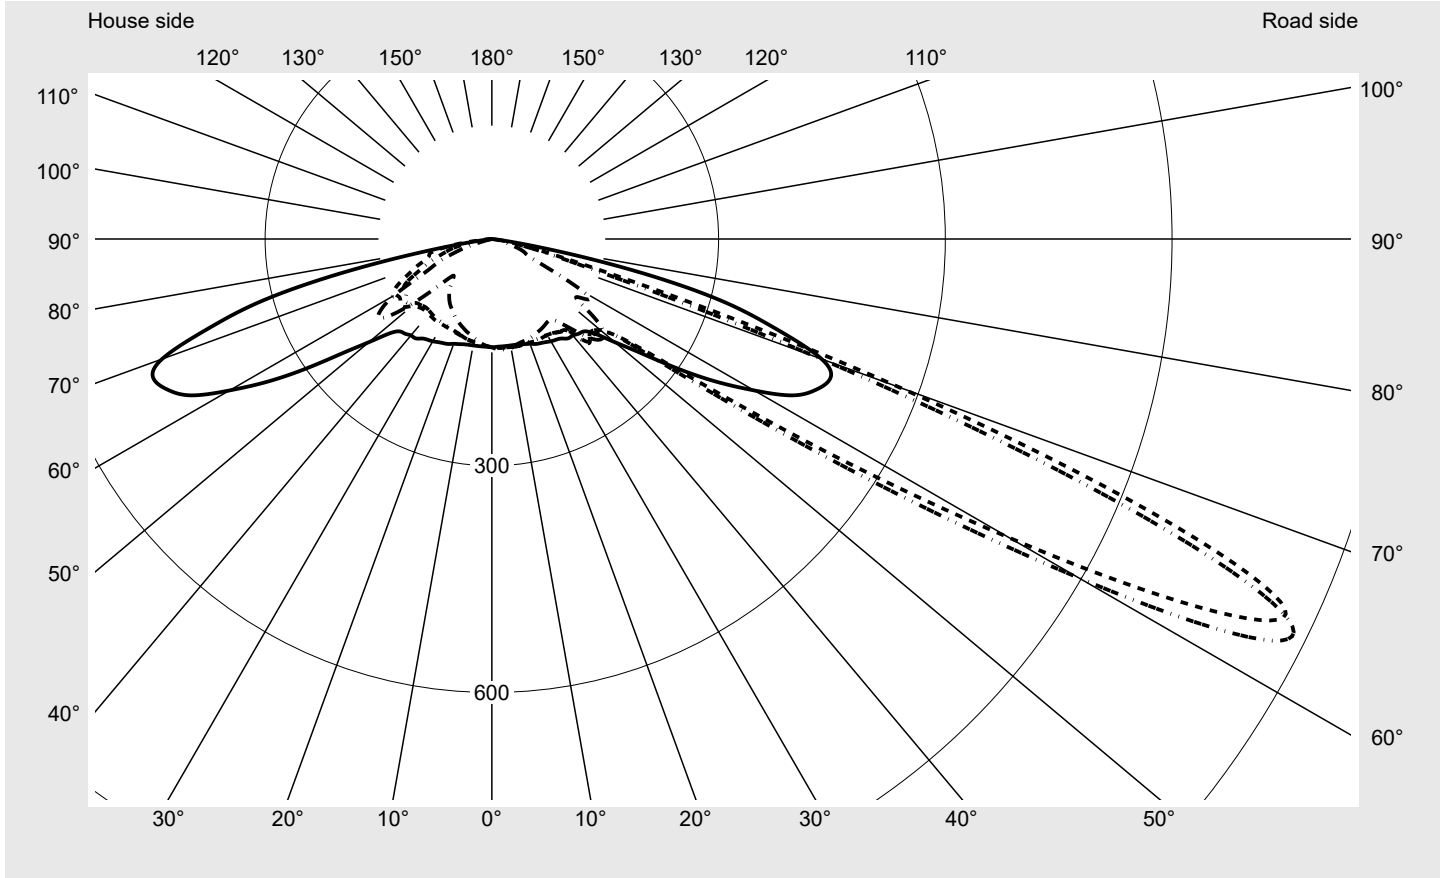

Photometric test report

Family Streetlight 21 micro easy LED	Order number: 5XE5P37N08CB EAN: 4058352897249	LP number 59337_421
	Version post-top or side-entry mounting, NEMA 7 pin (DALI) Optic asymmetric, wide distribution (ST1.5a) Cover toughened safety glass Lamps LED 3000 K CRI ≥ 70 Controlgear ECG-DALI Plus Rated values Net luminous flux = 2250 lm Power consumption = 15.8 W Luminous efficacy = 142.4 lm/W	serial documentation 16.06.2023

Luminous intensity in cd/klm C180-0 C215-35 C217,5-37,5 C270-90 **Imax: 1158 cd/klm**

Luminaire output ratios	
Eta	100.0%
Eta 0° - 90°	100.0%
Eta 90° - 180°	0.0%

Luminous intensity class acc. to EN13201-2	
Class:	---
Imax 70°	798.1
Imax 80°	214.2
Imax 90°	0.0
Imax >90°	0.0
Imax >95°	0.0

Envelope curve in cd/klm **KMK 65°** **KMK 62,5°** **KMK 60°** **KMK 57,5°** **siteco**

Photometric test report

Family Streetlight 21 micro easy LED	Order number: 5XE5P37N08CB EAN: 4058352897249	LP number 59337_421
Table of values for luminous intensities		Maximum luminous intensity
		siteco