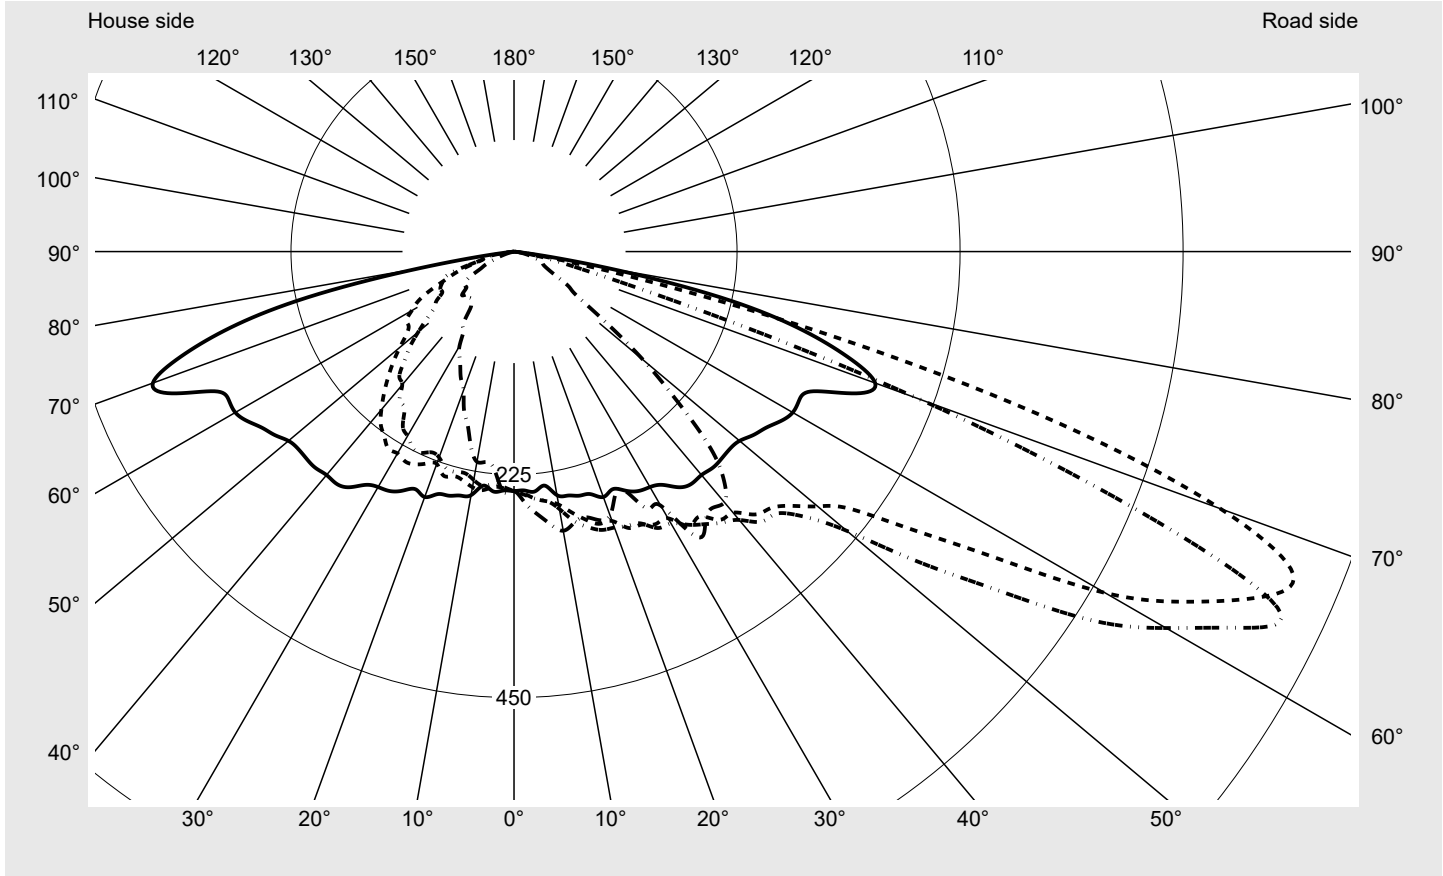

Photometric test report

Family Streetlight 21 micro easy LED	Order number: 5XE5C37N08DB EAN: 4058352897003	LP number 59081_1139
	Version post-top or side-entry mounting, NEMA 7 pin (DALI) Optic asymmetric, wide distribution (ST0.8a) Cover toughened safety glass Lamps LED 3000 K CRI ≥ 70 Controlgear ECG-DALI Plus Rated values Net luminous flux = 5110 lm Power consumption = 39.1 W Luminous efficacy = 130.7 lm/W	serial documentation 16.06.2023

Luminous intensity in cd/klm C180-0 C200-20 C205-25 C270-90 **Imax: 851 cd/klm**

Luminaire output ratios	
Eta	100.0%
Eta 0° - 90°	100.0%
Eta 90° - 180°	0.0%

Luminous intensity class acc. to EN13201-2	
Class:	G3
Imax 70°	826.1
Imax 80°	99.6
Imax 90°	0.0
Imax >90°	0.0
Imax >95°	0.0

Envelope curve in cd/klm **KMK 67.5°** **KMK 65°** **KMK 62.5°** **KMK 60°** **siteco**

Photometric test report

Family Streetlight 21 micro easy LED	Order number: 5XE5C37N08DB EAN: 4058352897003	LP number 59081_1139
Table of values for luminous intensities		Maximum luminous intensity
		siteco