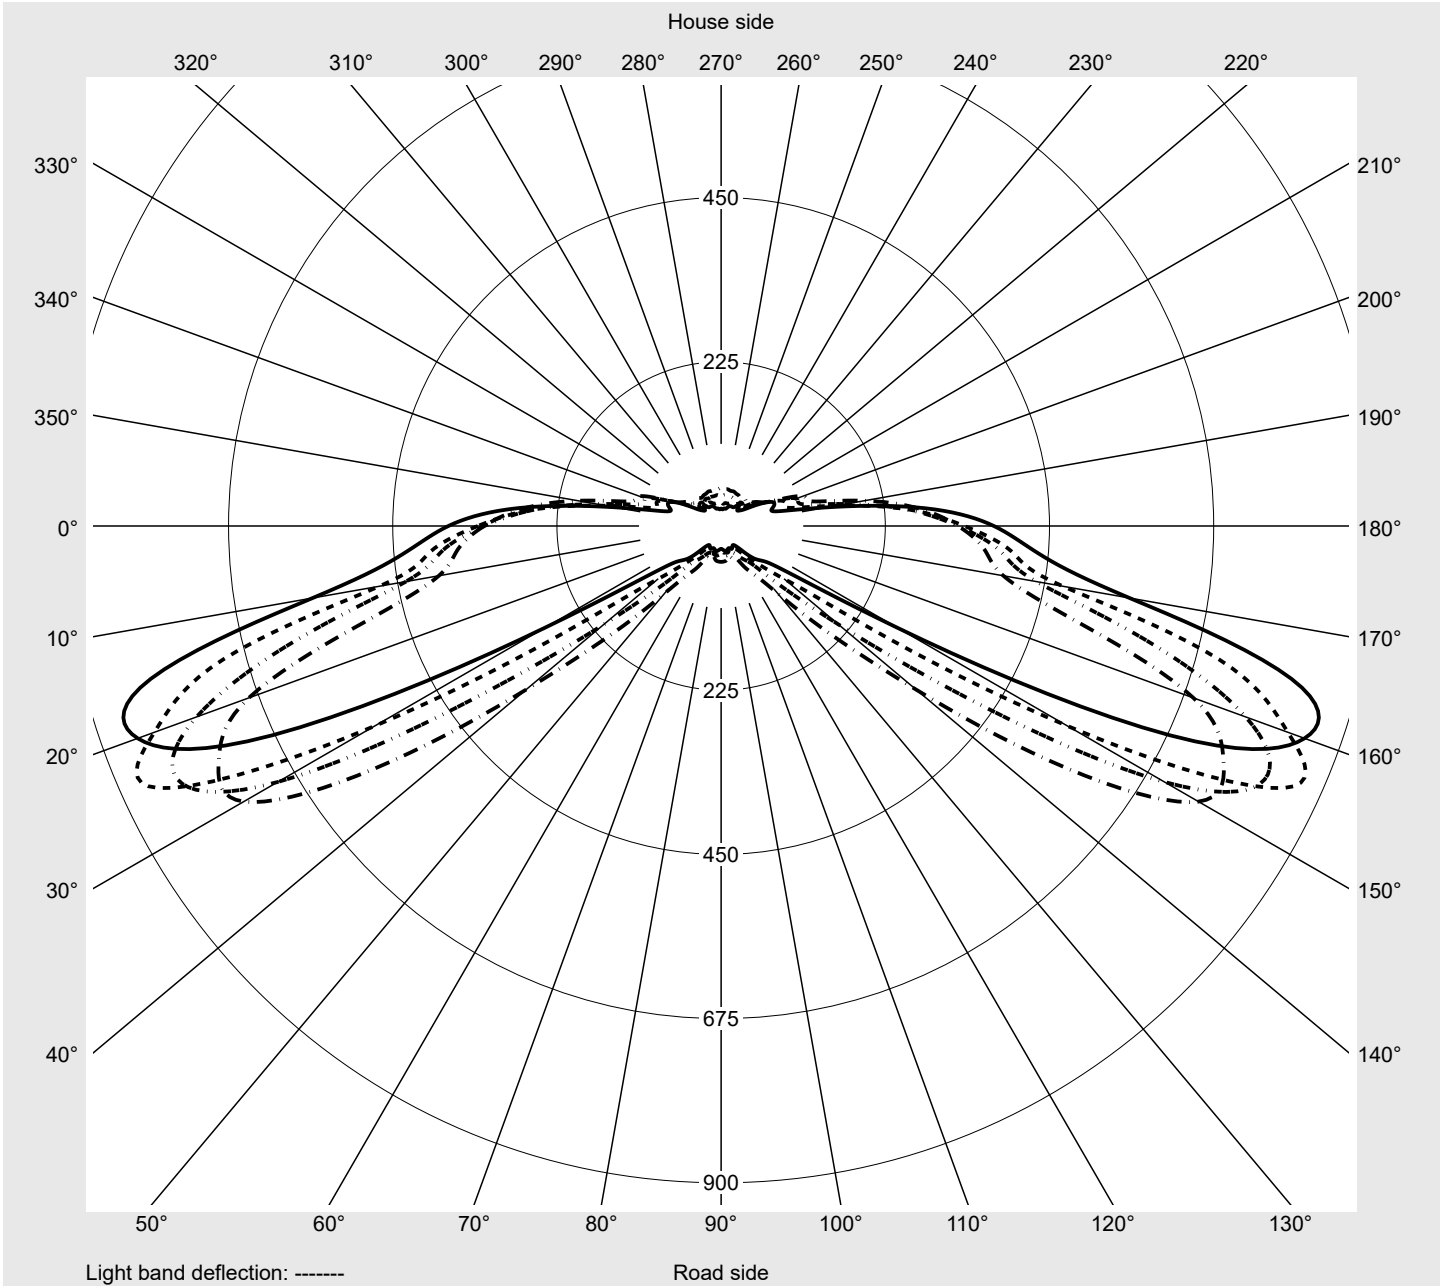

Photometric test report

Family Streetlight 21 micro easy LED	Order number: 5XE5C37N08DB EAN: 4058352897003	LP number 59081_1139
	Version post-top or side-entry mounting, NEMA 7 pin (DALI) Optic asymmetric, wide distribution (ST0.8a) Cover toughened safety glass Lamps LED 3000 K CRI ≥ 70 Controlgear ECG-DALI Plus Rated values Net luminous flux = 5110 lm Power consumption = 39.1 W Luminous efficacy = 130.7 lm/W	serial documentation 16.06.2023

Luminous intensity in cd/klm C180-0 C200-20 C205-25 C270-90 **Imax: 851 cd/klm**

Luminaire output ratios	
Eta	100.0%
Eta 0° - 90°	100.0%
Eta 90° - 180°	0.0%

Luminous intensity class acc. to EN13201-2	
Class:	G3
Imax 70°	826.1
Imax 80°	99.6
Imax 90°	0.0
Imax >90°	0.0
Imax >95°	0.0

Measurement conditions
DIN EN 13032 and DIN 5032

Photometric test report

Family Streetlight 21 micro easy LED	Order number: 5XE5C37N08DB EAN: 4058352897003	LP number 59081_1139
--	--	--------------------------------

Envelope curve in cd/klm **KMK 67.5°** **KMK 65°** **KMK 62.5°** **KMK 60°** **siteco**

Photometric test report

Family Streetlight 21 micro easy LED	Order number: 5XE5C37N08DB EAN: 4058352897003	LP number 59081_1139
Table of values for luminous intensities		Maximum luminous intensity
		siteco