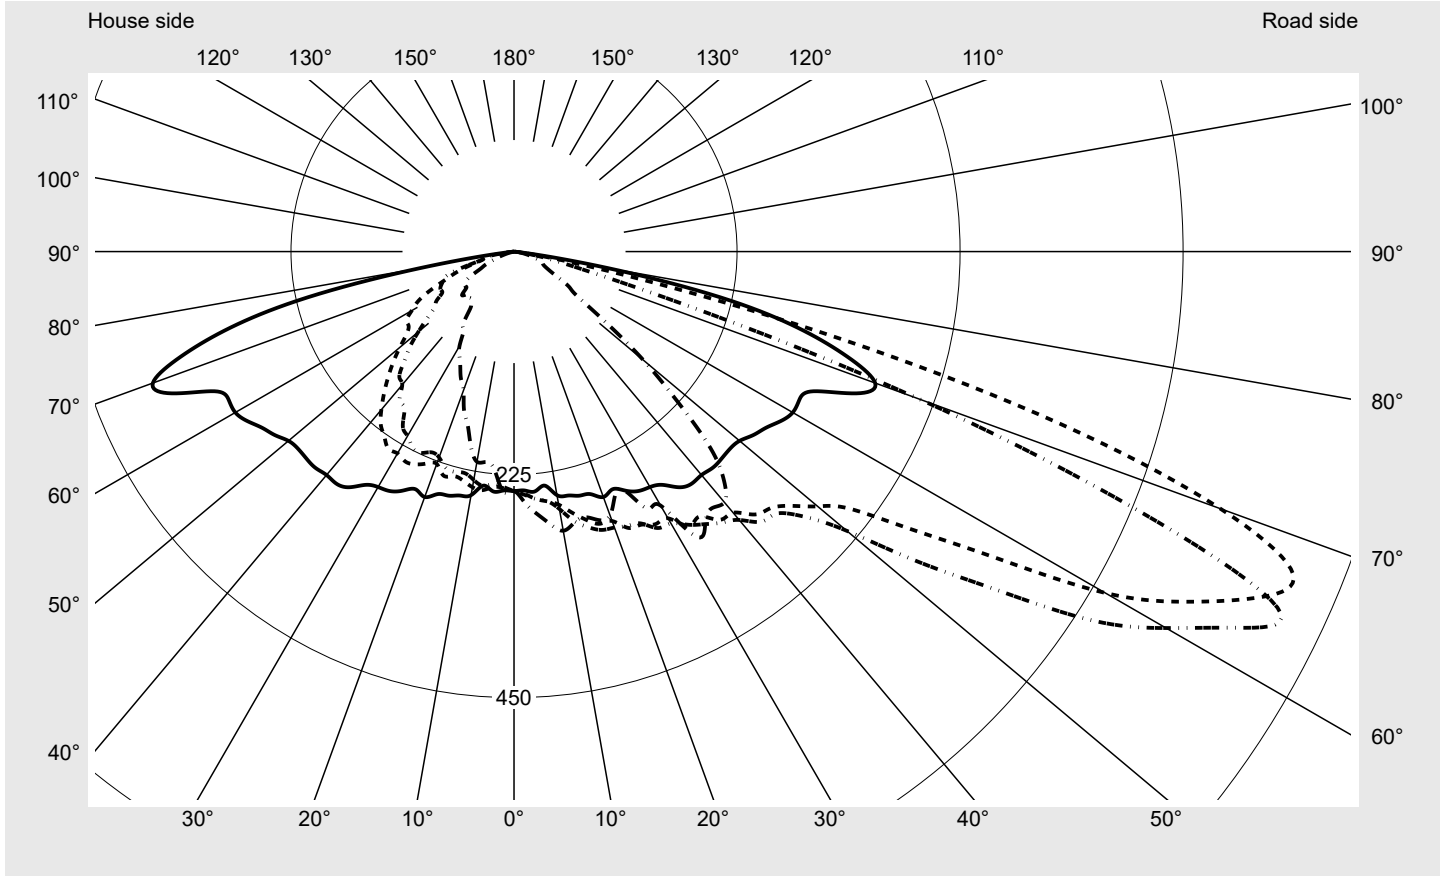

Photometric test report

Family Streetlight 21 micro LED	Order number: 5XE1C21G08CB EAN: 4058352739679	LP number 59081_1110
	Version post-top or side-entry mounting Optic asymmetric, wide distribution (ST0.8a) Cover toughened safety glass Lamps LED 2200 K CRI ≥ 70 Controlgear ECG SITECO iQ Rated values Net luminous flux = 2380 lm Power consumption = 19.4 W Luminous efficacy = 122.7 lm/W	serial documentation 16.05.2023

Luminous intensity in cd/klm C180-0 C200-20 C205-25 C270-90 **Imax: 851 cd/klm**

Luminaire output ratios	
Eta	100.0%
Eta 0° - 90°	100.0%
Eta 90° - 180°	0.0%
Measurement conditions	
DIN EN 13032 and DIN 5032	

Luminous intensity class acc. to EN13201-2	
Class:	G3
Imax 70°	826.1
Imax 80°	99.6
Imax 90°	0.0
Imax >90°	0.0
Imax >95°	0.0

Photometric test report

Family Streetlight 21 micro LED	Order number: 5XE1C21G08CB EAN: 4058352739679	LP number 59081_1110
---	--	--------------------------------

Envelope curve in cd/klm **KMK 67.5°** **KMK 65°** **KMK 62.5°** **KMK 60°** **siteco**

Photometric test report

Family Streetlight 21 micro LED	Order number: 5XE1C21G08CB EAN: 4058352739679	LP number 59081_1110
Table of values for luminous intensities		Maximum luminous intensity
		siteco