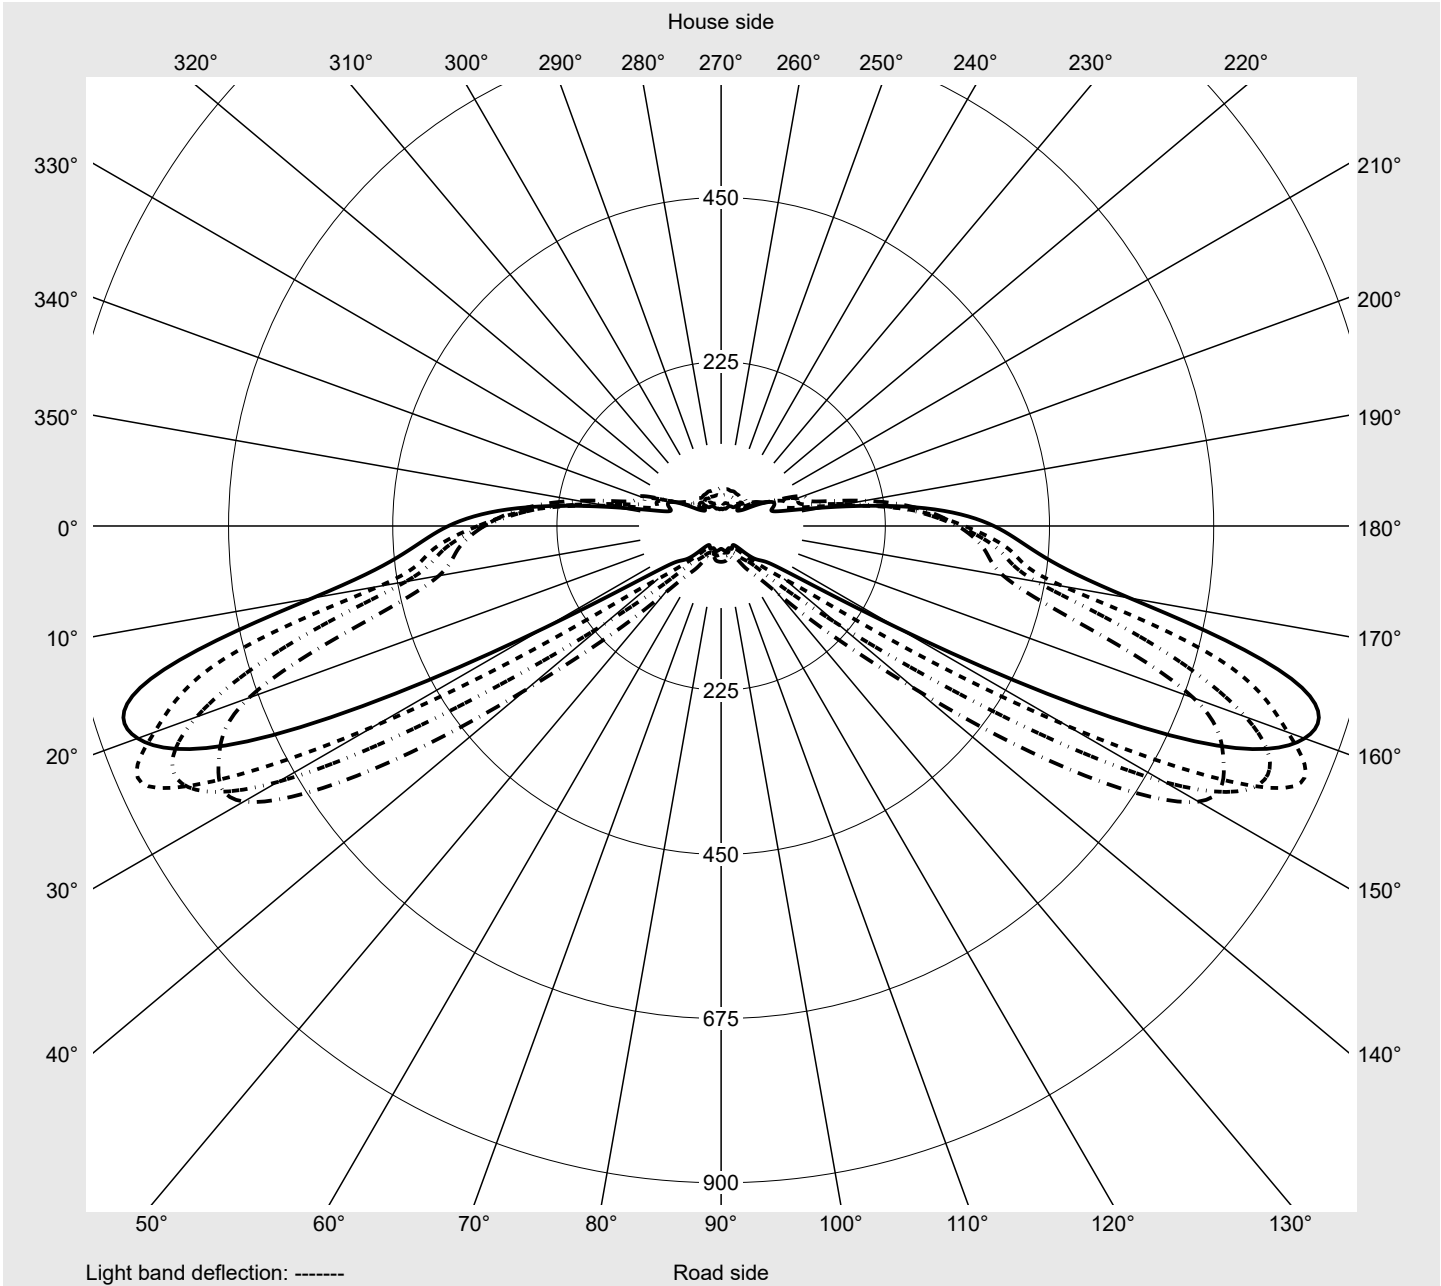

Photometric test report

Family Streetlight 21 micro LED	Order number: 5XE1C21G08CB EAN: 4058352739679	LP number 59081_1110
	Version post-top or side-entry mounting Optic asymmetric, wide distribution (ST0.8a) Cover toughened safety glass Lamps LED 2200 K CRI ≥ 70 Controlgear ECG SITECO iQ Rated values Net luminous flux = 2380 lm Power consumption = 19.4 W Luminous efficacy = 122.7 lm/W	serial documentation 16.05.2023

Luminous intensity in cd/klm C180-0 C200-20 C205-25 C270-90 **Imax: 851 cd/klm**

Luminaire output ratios	
Eta	100.0%
Eta 0° - 90°	100.0%
Eta 90° - 180°	0.0%
Measurement conditions	
DIN EN 13032 and DIN 5032	

Luminous intensity class acc. to EN13201-2	
Class:	G3
Imax 70°	826.1
Imax 80°	99.6
Imax 90°	0.0
Imax >90°	0.0
Imax >95°	0.0

Photometric test report

Family Streetlight 21 micro LED	Order number: 5XE1C21G08CB EAN: 4058352739679	LP number 59081_1110
---	--	--------------------------------

Envelope curve in cd/klm **KMK 67.5°** **KMK 65°** **KMK 62.5°** **KMK 60°** **siteco**

Photometric test report

Family Streetlight 21 micro LED	Order number: 5XE1C21G08CB EAN: 4058352739679	LP number 59081_1110
Table of values for luminous intensities		Maximum luminous intensity
		siteco