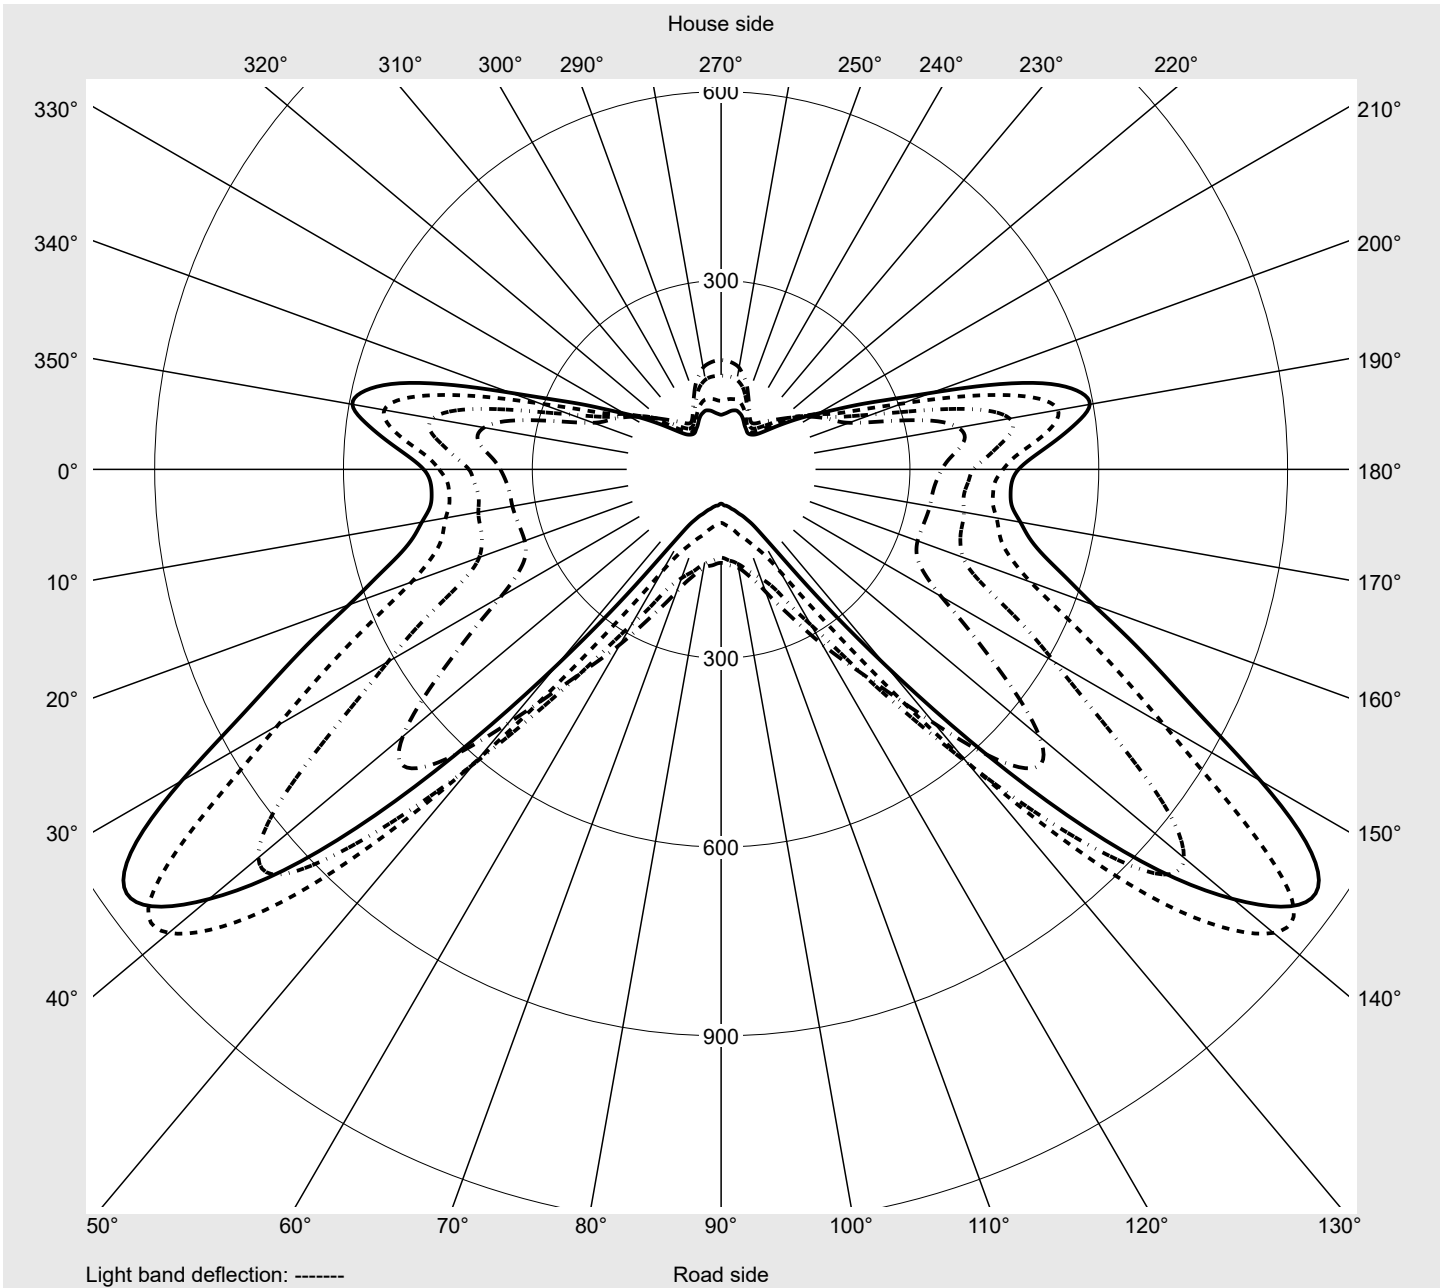

Photometric test report

Family Streetlight 21 midi easy LED	Order number: 5XE7P33A08LB EAN: 4058352731567	LP number 59337_83
	Version post-top or side-entry mounting Optic asymmetric, wide distribution (ST1.5a) Cover toughened safety glass Lamps LED 3000 K CRI ≥ 70 Controlgear ECG DIM Rated values Net luminous flux = 14100 lm Power consumption = 98.3 W Luminous efficacy = 143.4 lm/W	serial documentation 18.07.2022

Luminous intensity in cd/klm
C180-0
C215-35
C217,5-37,5
C270-90
Imax: 1158 cd/klm

Luminaire output ratios	
Eta	100.0%
Eta 0° - 90°	100.0%
Eta 90° - 180°	0.0%

Luminous intensity class acc. to EN13201-2	
Class:	---
Imax 70°	798.1
Imax 80°	214.2
Imax 90°	0.0
Imax >90°	0.0
Imax >95°	0.0

Measurement conditions
 DIN EN 13032 and DIN 5032

Photometric test report

Family Streetlight 21 midi easy LED	Order number: 5XE7P33A08LB EAN: 4058352731567	LP number 59337_83
---	--	------------------------------

Envelope curve in cd/klm **KMK 65°** **KMK 62,5°** **KMK 60°** **KMK 57,5°** **siteco**

Photometric test report

Family Streetlight 21 midi easy LED	Order number: 5XE7P33A08LB EAN: 4058352731567	LP number 59337_83
Table of values for luminous intensities		Maximum luminous intensity
		siteco