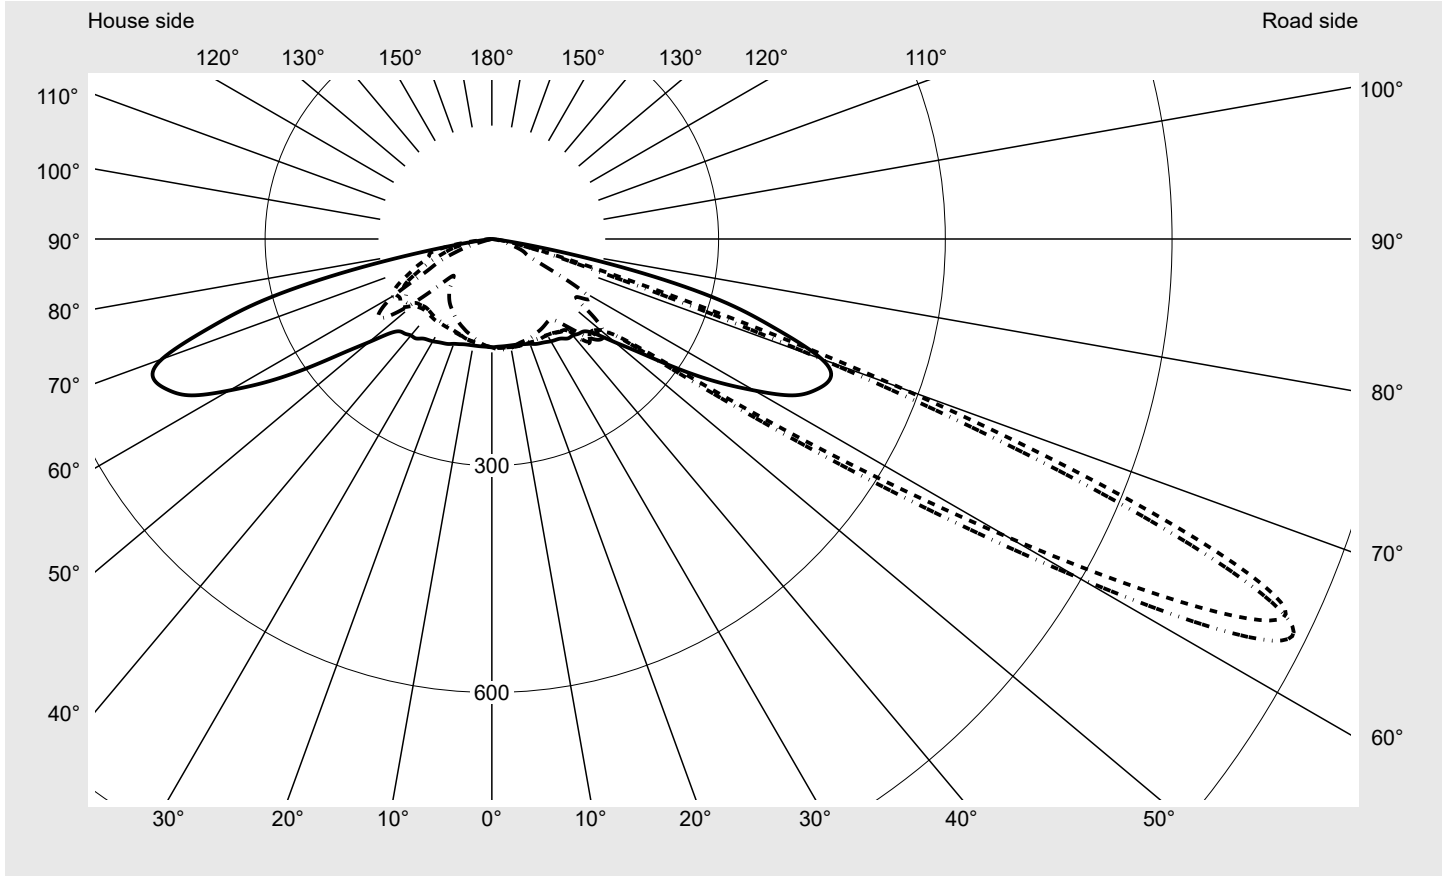

Photometric test report

Family Streetlight 21 midi easy LED	Order number: 5XE7P33A08LB EAN: 4058352731567	LP number 59337_83
	Version post-top or side-entry mounting Optic asymmetric, wide distribution (ST1.5a) Cover toughened safety glass Lamps LED 3000 K CRI ≥ 70 Controlgear ECG DIM Rated values Net luminous flux = 14100 lm Power consumption = 98.3 W Luminous efficacy = 143.4 lm/W	serial documentation 18.07.2022

Luminous intensity in cd/klm
C180-0
C215-35
C217,5-37,5
C270-90
Imax: 1158 cd/klm

Luminaire output ratios	
Eta	100.0%
Eta 0° - 90°	100.0%
Eta 90° - 180°	0.0%

Luminous intensity class acc. to EN13201-2	
Class:	---
Imax 70°	798.1
Imax 80°	214.2
Imax 90°	0.0
Imax >90°	0.0
Imax >95°	0.0

Envelope curve in cd/klm **KMK 65°** **KMK 62,5°** **KMK 60°** **KMK 57,5°** **siteco**

Photometric test report

Family Streetlight 21 midi easy LED	Order number: 5XE7P33A08LB EAN: 4058352731567	LP number 59337_83
Table of values for luminous intensities		Maximum luminous intensity
		siteco