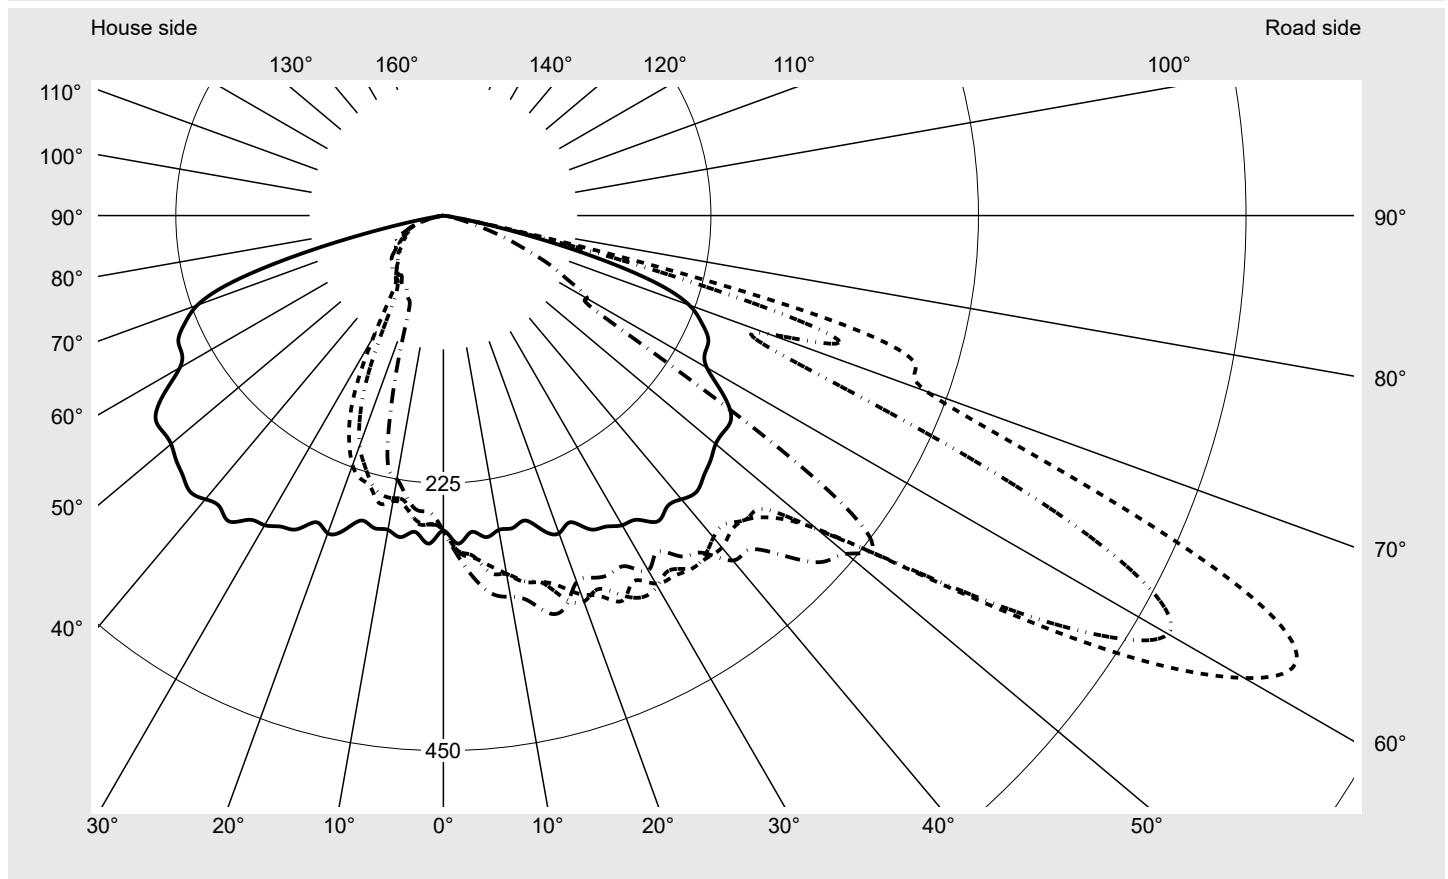

## Photometric test report

Family  
Streetlight 21 midi easy LED

Order number: 5XE7E33A08MB  
EAN: 4058352731260

LP number  
59077\_476

**Version** post-top or side-entry mounting  
**Optic** asymmetric, wide distribution (STW1.0a)  
**Cover** toughened safety glass  
**Lamps** LED 3000 K | CRI ≥ 70  
**Controlgear** ECG DIM  
**Rated values** Net luminous flux = 18270 lm  
Power consumption = 136.0 W  
Luminous efficacy = 134.3 lm/W

serial  
documentation  
15.07.2022

siteco

Luminous intensity in cd/klm

C180-0

C210-30

C215-35

C270-90

Imax: 809 cd/klm

#### Luminaire output ratios

Eta	100.0%
Eta 0° - 90°	100.0%
Eta 90° - 180°	0.0%