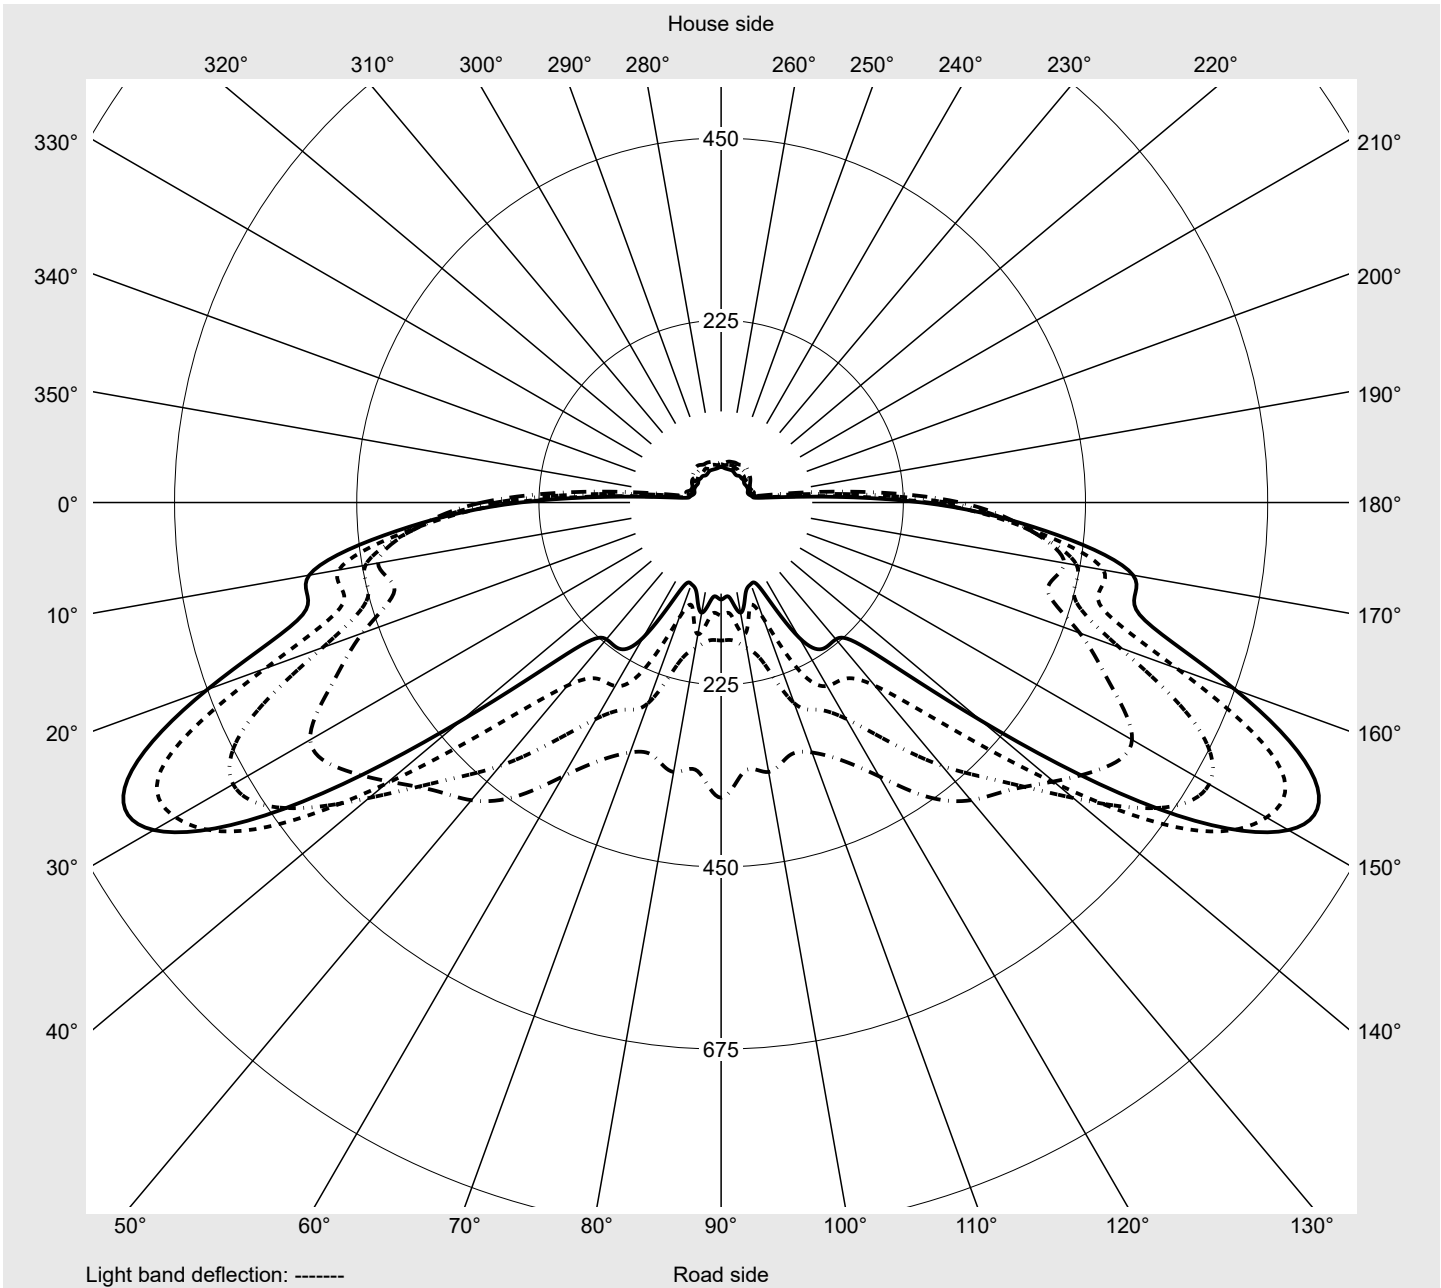

Photometric test report

Family Streetlight 21 midi easy LED	Order number: 5XE7E33A08MB EAN: 4058352731260	LP number 59077_476

Envelope curve in cd/klm   **KMK 62.5°**   **KMK 60°**   **KMK 57.5°**   **KMK 55°**

Photometric test report

Family Streetlight 21 midi easy LED	Order number: 5XE7E33A08MB EAN: 4058352731260	LP number 59077_476
Table of values for luminous intensities		Maximum luminous intensity
		siteco

C-planes	0° 180°	5° 175°	10° 170°	15° 165°	20° 160°	25° 155°	30° 150°	35° 145°	40° 140°	45° 135°	50° 130°	55° 125°	60° 120°
γ	Luminous intensity in cd/klm												
0,0°	265.0	265.0	265.0	265.0	265.0	265.0	265.0	265.0	265.0	265.0	265.0	265.0	265.0
2,5°	276.1	278.2	279.9	280.7	282.6	280.9	282.9	282.1	283.9	285.0	286.7	288.0	286.1
5,0°	267.2	269.0	274.7	278.5	279.8	286.4	288.9	287.4	290.8	292.6	294.2	300.0	298.6
7,5°	272.7	275.9	280.1	284.4	288.5	292.4	296.9	303.0	303.7	307.0	310.0	310.1	313.3
10,0°	268.4	272.2	277.4	291.4	300.9	306.8	305.9	306.1	302.0	308.4	313.7	316.2	320.5
12,5°	269.1	273.9	287.4	294.7	304.6	314.3	315.6	314.8	322.9	327.5	331.4	330.3	330.5
15,0°	265.5	276.8	296.7	300.8	305.0	315.9	318.9	319.5	329.6	338.0	337.2	339.7	342.1
17,5°	277.4	287.6	299.4	305.4	315.7	326.6	326.9	337.2	336.9	335.5	339.7	341.4	338.5
20,0°	284.3	295.0	304.2	313.5	321.0	328.4	338.9	345.5	343.3	344.8	347.8	341.7	334.4
22,5°	279.1	294.0	312.1	323.0	327.7	341.0	346.5	340.0	341.6	352.4	351.9	343.1	331.1
25,0°	291.0	303.1	317.1	327.0	339.5	348.9	357.1	351.7	350.1	347.4	339.5	333.6	333.4
27,5°	295.0	309.9	321.7	338.0	351.4	356.8	346.6	361.8	356.7	344.1	331.2	337.6	339.9
30,0°	300.7	317.1	328.5	349.8	355.9	355.9	357.4	359.7	352.9	344.8	333.1	337.4	338.9
32,5°	303.3	318.9	336.3	353.9	359.5	349.5	359.8	353.7	348.0	346.4	340.3	346.7	346.0
35,0°	314.0	326.8	340.1	355.5	360.5	357.7	363.1	362.1	346.9	343.3	345.1	341.2	346.2
37,5°	308.9	327.9	347.5	353.8	357.0	355.0	363.3	360.9	349.1	347.9	346.4	345.8	346.0
40,0°	311.4	332.1	344.0	358.4	357.1	363.3	364.4	353.3	357.7	355.2	353.1	353.4	356.3
42,5°	315.1	342.3	354.5	357.4	364.8	358.6	358.8	351.6	354.4	362.5	363.5	361.8	376.7
45,0°	309.7	352.0	364.3	364.3	367.8	375.0	361.3	360.8	367.0	373.0	384.1	397.1	402.7
47,5°	304.8	361.9	365.7	366.2	379.0	381.6	376.2	365.3	379.3	404.4	419.2	437.2	429.1
50,0°	298.9	376.3	386.3	389.3	397.8	415.1	409.9	410.7	417.6	449.6	467.2	465.5	448.8
52,5°	297.8	384.5	408.5	405.9	426.8	460.3	481.7	479.2	484.8	487.2	491.5	476.7	441.4
55,0°	295.5	381.4	430.2	417.6	471.4	530.1	586.0	573.2	535.9	502.5	479.9	443.5	390.5
57,5°	278.4	380.3	445.9	451.7	523.6	645.7	695.9	657.7	567.6	486.1	424.4	359.9	308.3
60,0°	255.9	384.0	479.3	483.8	599.0	757.2	777.7	703.6	540.3	384.0	295.1	265.7	261.6
62,5°	248.4	402.0	516.6	535.0	675.3	808.8	809.0	659.9	419.1	256.1	220.5	220.2	192.6
65,0°	245.9	422.0	553.6	573.4	711.3	776.7	738.3	510.2	243.5	208.7	192.4	191.3	104.6
67,5°	235.0	425.3	575.2	564.4	621.8	656.3	565.5	314.5	192.3	176.6	153.1	147.2	65.3
70,0°	220.0	417.0	498.7	490.7	467.4	475.7	432.4	290.7	186.4	147.5	119.0	82.6	48.3
72,5°	186.1	339.1	400.0	304.5	275.2	335.3	416.1	348.4	176.7	109.9	75.5	56.3	39.4
75,0°	123.0	169.2	172.4	105.2	89.8	211.1	330.5	216.4	77.4	39.2	49.9	41.1	30.5
77,5°	56.5	71.0	62.1	33.2	30.7	82.6	105.1	73.0	43.5	25.3	37.7	26.1	20.2
80,0°	17.1	18.7	17.1	12.0	10.0	32.8	16.7	12.3	11.9	13.6	24.3	14.2	12.9
82,5°	2.8	2.6	2.8	2.7	4.2	12.7	4.3	4.9	3.6	2.7	7.1	7.5	9.0
85,0°	0.6	1.0	0.8	0.7	0.9	0.6	1.1	1.6	1.2	1.0	1.0	1.0	0.9
87,5°	0.2	0.1	0.2	0.1	0.2	0.2	0.1	0.1	0.1	0.1	0.0	0.0	0.0
90,0°	0.0	0.0	0.0	0.0	0.0	0.0	0.0	0.0	0.0	0.0	0.0	0.0	0.0