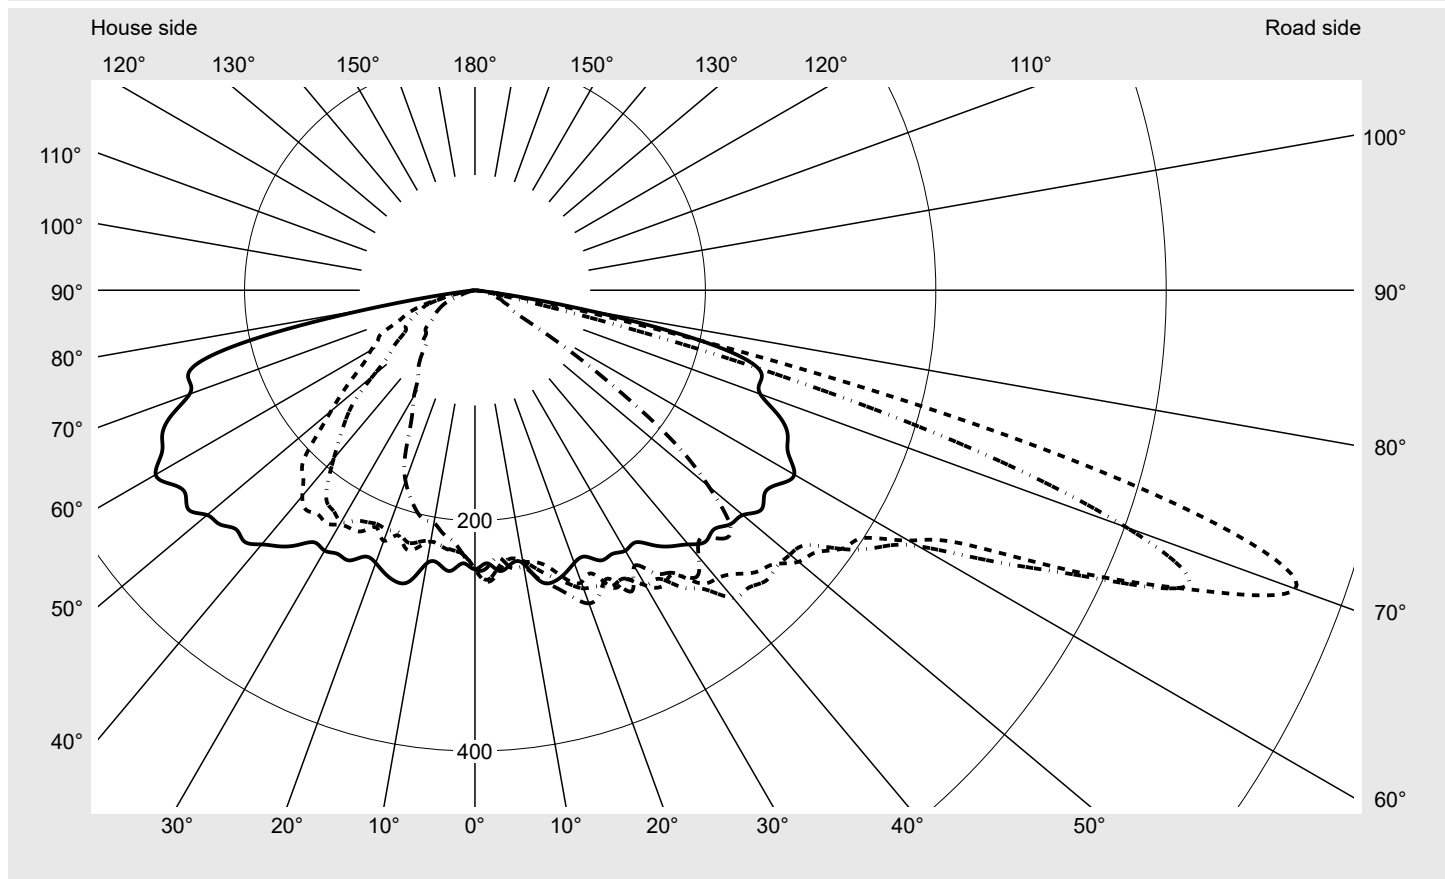

Photometric test report

Family
Streetlight 21 midi easy LED

Order number: 5XE7D33A08LB
EAN: 4058352683453

LP number
59076_505

Version	post-top or side-entry mounting
Optic	asymmetric, wide distribution (ST1.0a)
Cover	toughened safety glass
Lamps	LED 3000 K CRI ≥ 70
Controlgear	ECG DIM
Rated values	Net luminous flux = 14340 lm Power consumption = 98.3 W Luminous efficacy = 145.9 lm/W

serial
documentation
15.07.2022

sitEco

Luminous intensity in cd/klm

C180-0

C205-25

C210-30

C270-90

Imax: 758 cd/klm

Luminaire output ratios

Eta	100.0%
Eta 0° - 90°	100.0%
Eta 90° - 180°	0.0%

Luminous intensity class acc. to EN13201-2

Class:	G3
Imax 70°	757.8
Imax 80°	95.1
Imax 90°	0.0
Imax >90°	0.0
Imax >95°	0.0

Measurement conditions

DIN EN 13032 and DIN 5032

Photometric test report

Family Streetlight 21 midi easy LED	Order number: 5XE7D33A08LB EAN: 4058352683453	LP number 59076_505
---	--	--------------------------------------

Envelope curve in cd/klm **KMK 70°** **KMK 67.5°** **KMK 65°** **KMK 62.5°** **siteco**