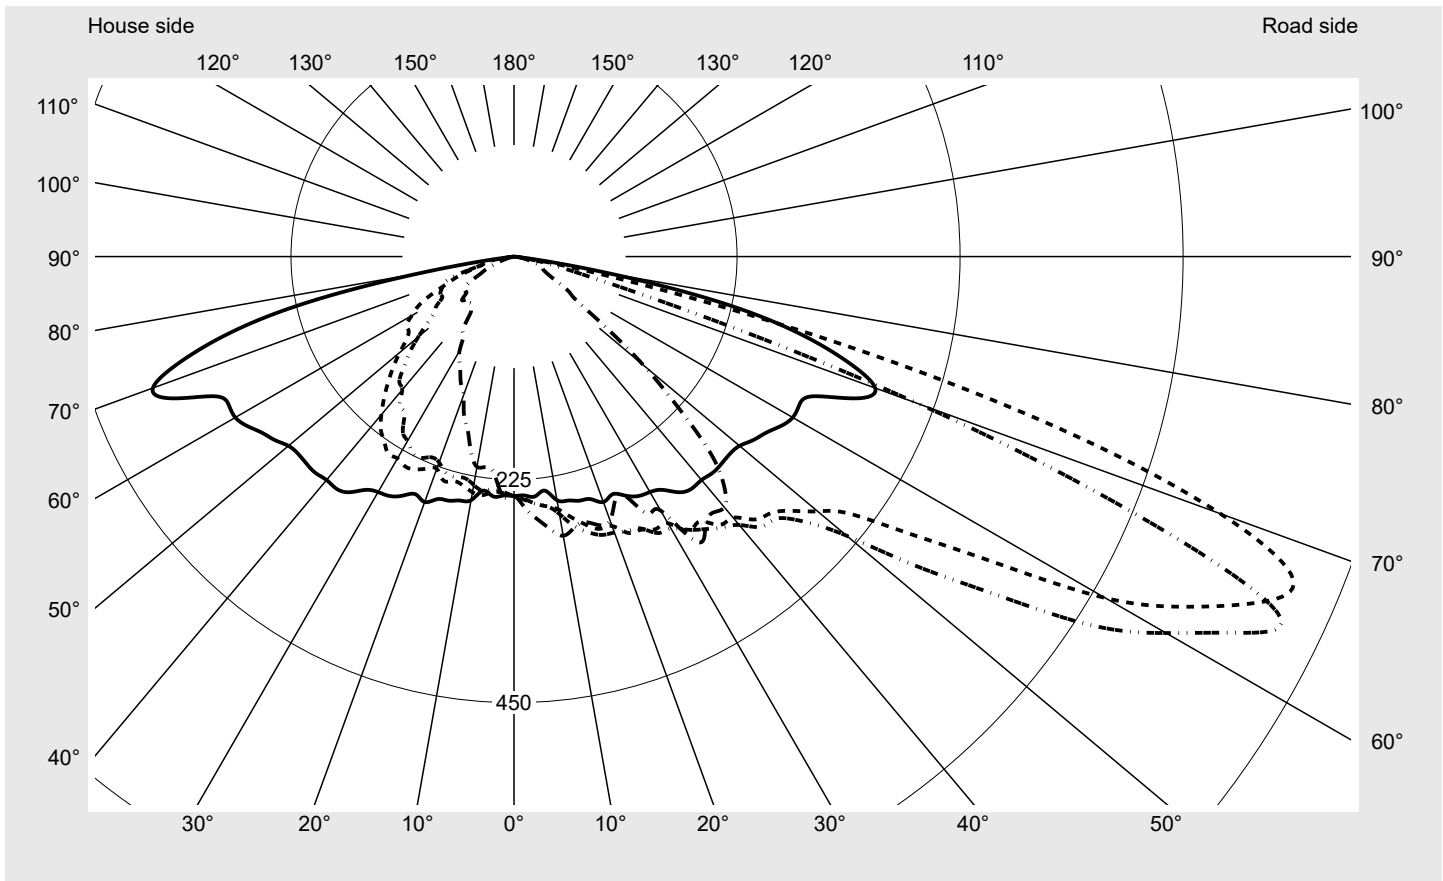

Photometric test report

Family Streetlight 21 midi easy LED	Order number: 5XE7C63A08LB EAN: 4058352731024	LP number 59081_482
	Version post-top or side-entry mounting Optic asymmetric, wide distribution (ST0.8a) Cover toughened safety glass Lamps LED 2700 K CRI ≥ 70 Controlgear ECG DIM Rated values Net luminous flux = 12860 lm Power consumption = 98.3 W Luminous efficacy = 130.8 lm/W	serial documentation 15.07.2022

Luminous intensity in cd/klm C180-0 C200-20 C205-25 C270-90 **Imax: 851 cd/klm**

Luminaire output ratios	
Eta	100.0%
Eta 0° - 90°	100.0%
Eta 90° - 180°	0.0%
Measurement conditions	
DIN EN 13032 and DIN 5032	

Luminous intensity class acc. to EN13201-2	
Class:	G3
Imax 70°	826.1
Imax 80°	99.6
Imax 90°	0.0
Imax >90°	0.0
Imax >95°	0.0

Photometric test report

Family Streetlight 21 midi easy LED	Order number: 5XE7C63A08LB EAN: 4058352731024	LP number 59081_482
---	--	-------------------------------

Envelope curve in cd/klm **KMK 67.5°** **KMK 65°** **KMK 62.5°** **KMK 60°** **siteco**

Photometric test report

Family Streetlight 21 midi easy LED	Order number: 5XE7C63A08LB EAN: 4058352731024	LP number 59081_482
Table of values for luminous intensities		Maximum luminous intensity
		siteco