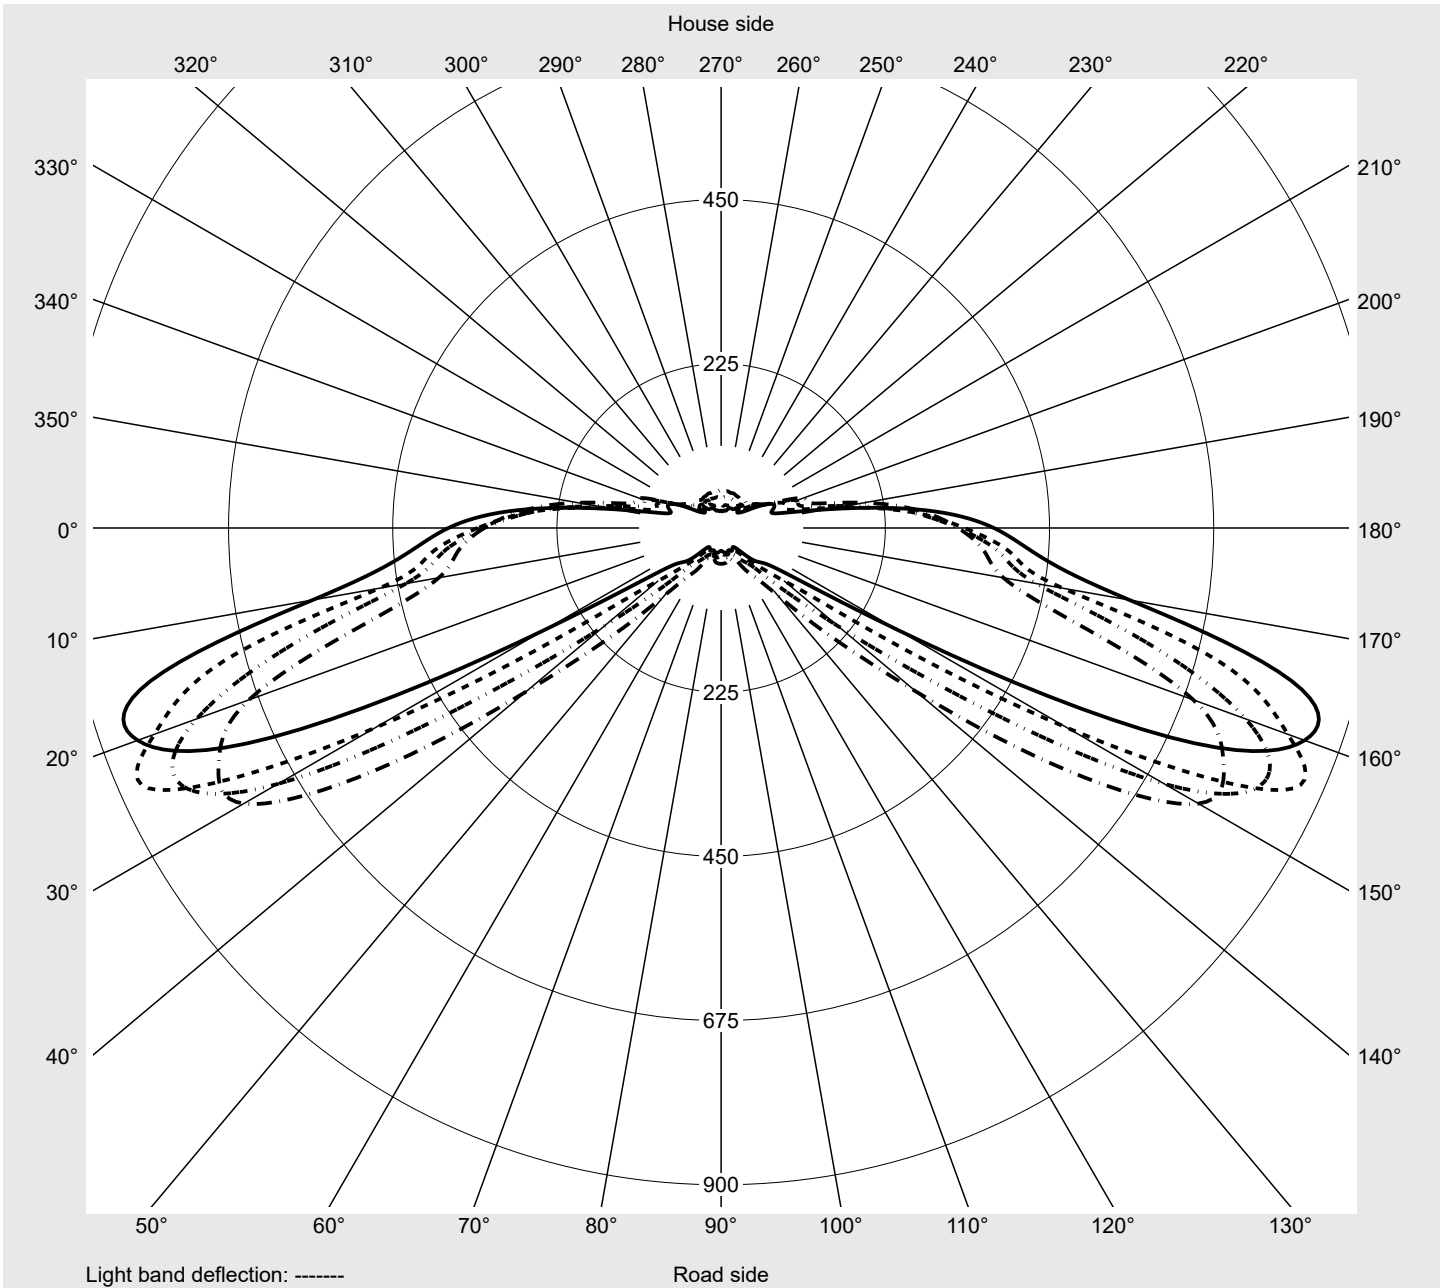

Photometric test report

Family Streetlight 21 midi easy LED	Order number: 5XE7C63A08LB EAN: 4058352731024	LP number 59081_482
	Version post-top or side-entry mounting Optic asymmetric, wide distribution (ST0.8a) Cover toughened safety glass Lamps LED 2700 K CRI ≥ 70 Controlgear ECG DIM Rated values Net luminous flux = 12860 lm Power consumption = 98.3 W Luminous efficacy = 130.8 lm/W	serial documentation 15.07.2022

Luminous intensity in cd/klm C180-0 C200-20 C205-25 C270-90 **Imax: 851 cd/klm**

Luminaire output ratios	
Eta	100.0%
Eta 0° - 90°	100.0%
Eta 90° - 180°	0.0%
Measurement conditions	
DIN EN 13032 and DIN 5032	

Luminous intensity class acc. to EN13201-2	
Class:	G3
Imax 70°	826.1
Imax 80°	99.6
Imax 90°	0.0
Imax >90°	0.0
Imax >95°	0.0

Photometric test report

Family Streetlight 21 midi easy LED	Order number: 5XE7C63A08LB EAN: 4058352731024	LP number 59081_482
---	--	-------------------------------

Envelope curve in cd/klm **KMK 67.5°** **KMK 65°** **KMK 62.5°** **KMK 60°** **siteco**

Photometric test report

Family Streetlight 21 midi easy LED	Order number: 5XE7C63A08LB EAN: 4058352731024	LP number 59081_482
Table of values for luminous intensities		Maximum luminous intensity
		siteco