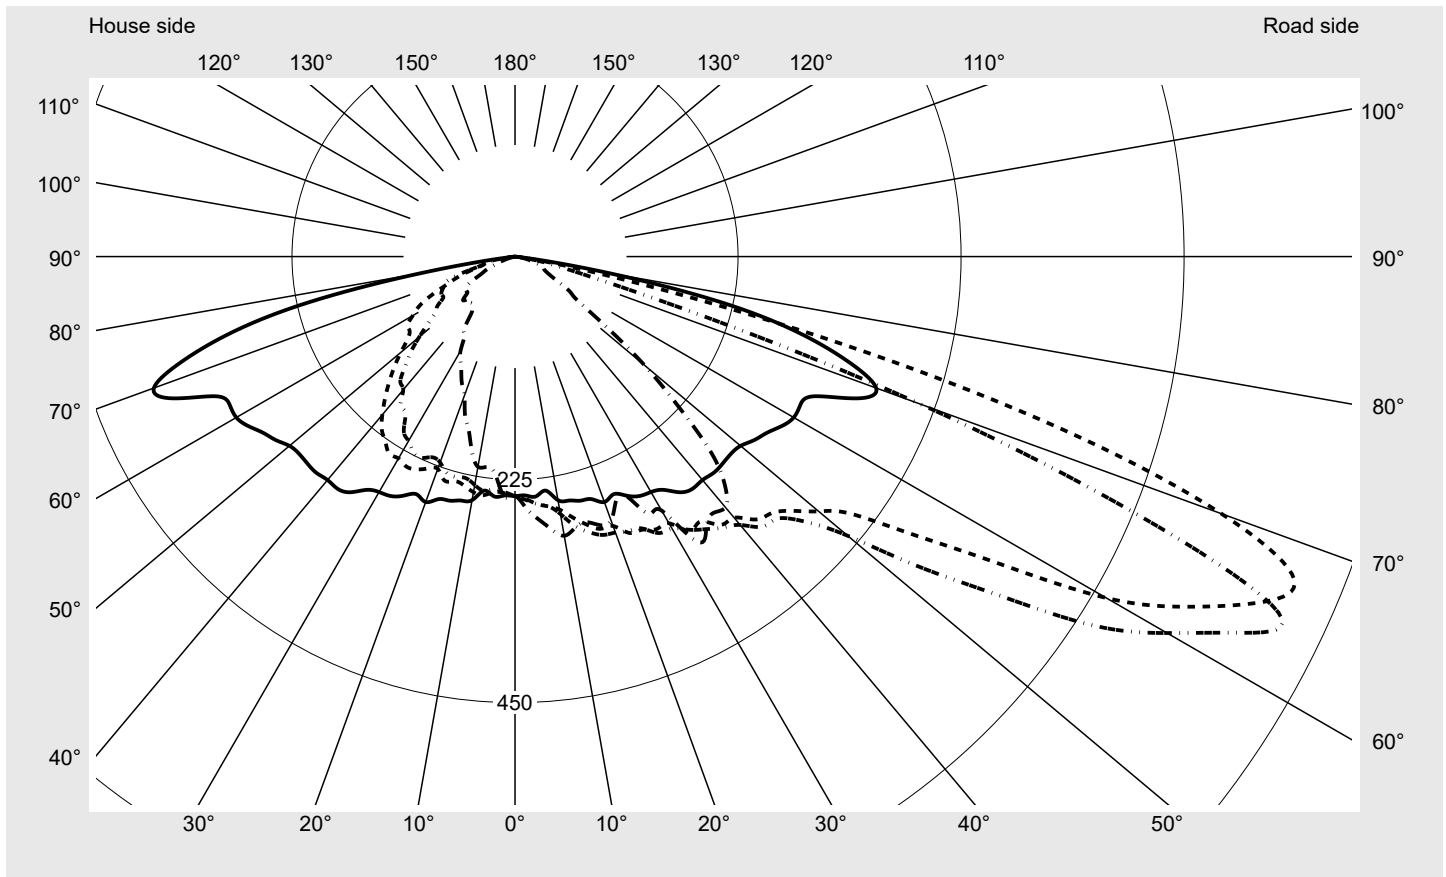

Photometric test report

Family
Streetlight 21 midi easy LED

Order number: 5XE7C43A08LB
EAN: 4058352730966

LP number
59081_480

Version post-top or side-entry mounting
Optic asymmetric, wide distribution (ST0.8a)
Cover toughened safety glass
Lamps LED 4000 K | CRI ≥ 70
Controlgear ECG DIM
Rated values Net luminous flux = 14950 lm
Power consumption = 98.3 W
Luminous efficacy = 152.1 lm/W

serial
documentation
15.07.2022

siteco

Luminous intensity in cd/klm

C180-0

C200-20

C205-25

C270-90

Imax: 851 cd/klm

Luminaire output ratios

Eta	100.0%
Eta 0° - 90°	100.0%
Eta 90° - 180°	0.0%

Luminous intensity class acc. to EN13201-2

Class:	G3
Imax 70°	826.1
Imax 80°	99.6
Imax 90°	0.0
Imax >90°	0.0
Imax >95°	0.0

Measurement conditions