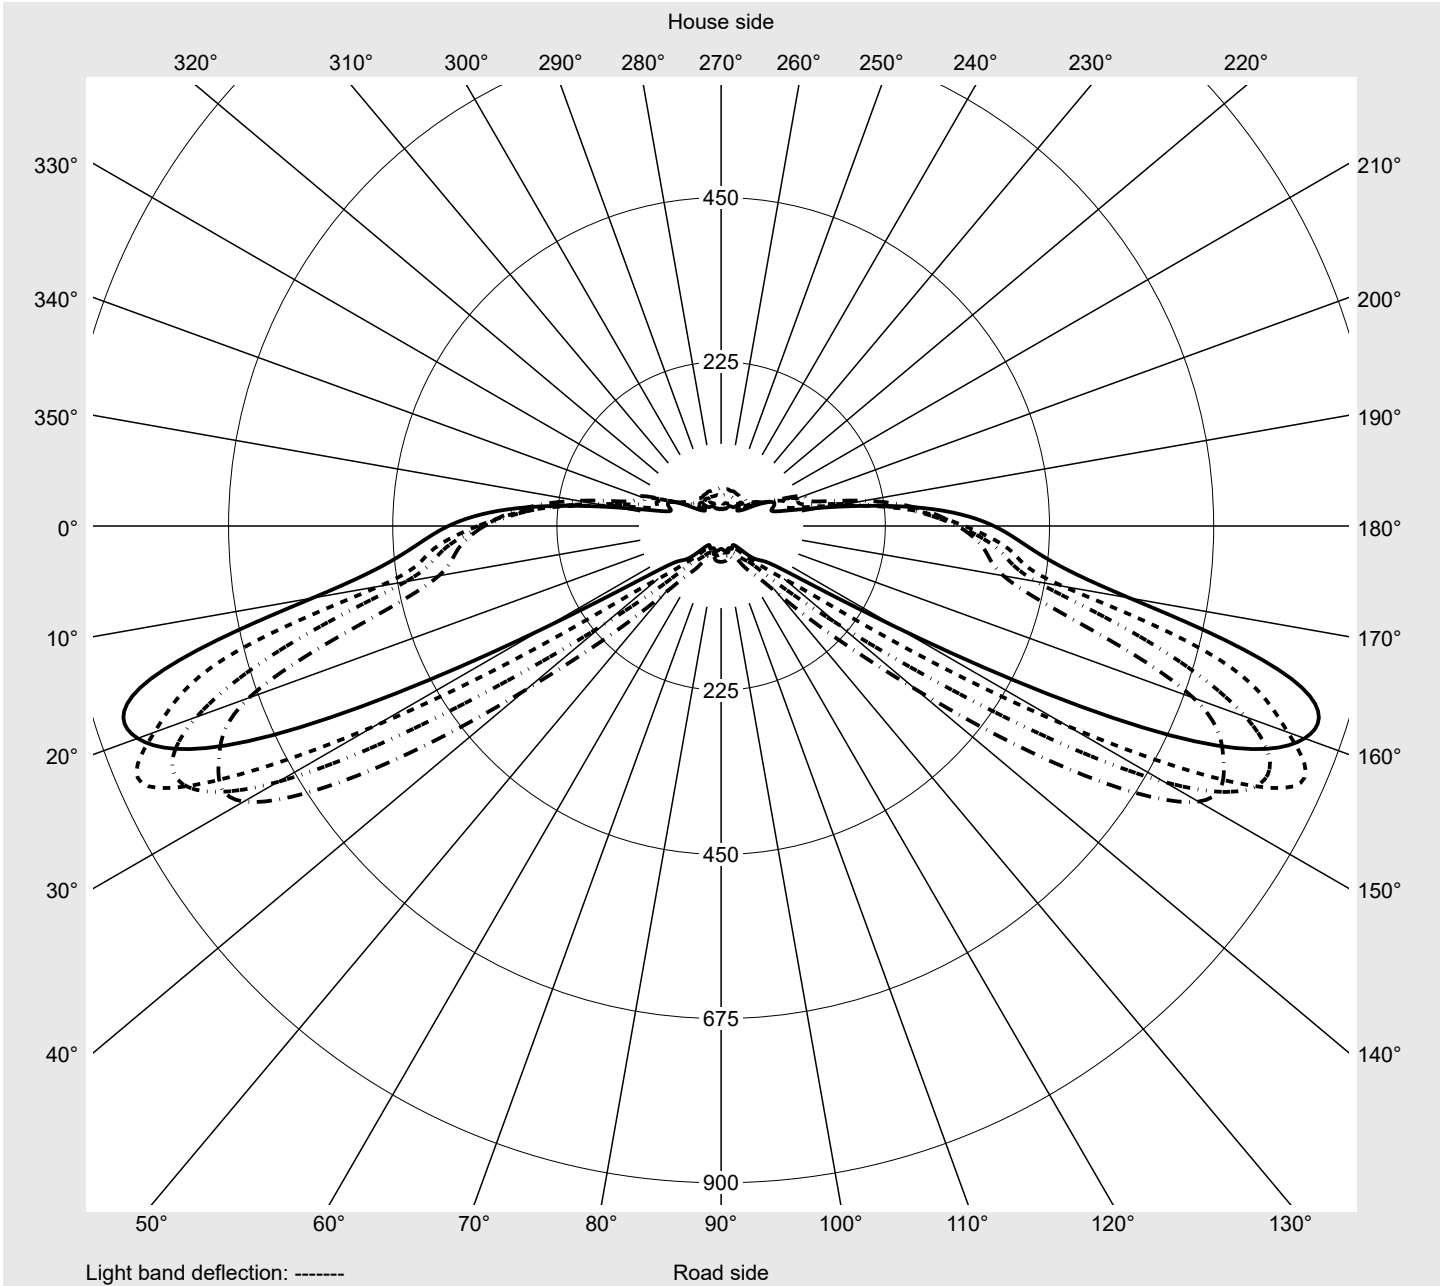

Photometric test report

Family
Streetlight 21 midi easy LED

Order number: 5XE7C43A08LB
EAN: 4058352730966

LP number
59081_480

Version post-top or side-entry mounting
Optic asymmetric, wide distribution (ST0.8a)
Cover toughened safety glass
Lamps LED 4000 K | CRI ≥ 70
Controlgear ECG DIM
Rated values Net luminous flux = 14950 lm
Power consumption = 98.3 W
Luminous efficacy = 152.1 lm/W

serial
documentation
15.07.2022

siteco

Luminous intensity in cd/klm

C180-0

C200-20

C205-25

C270-90

Imax: 851 cd/klm

Luminaire output ratios

Eta	100.0%
Eta 0° - 90°	100.0%
Eta 90° - 180°	0.0%

Luminous intensity class acc. to EN13201-2

Class:	G3
Imax 70°	826.1
Imax 80°	99.6
Imax 90°	0.0
Imax >90°	0.0
Imax >95°	0.0

Measurement conditions

DIN EN 13032 and DIN 5032

Photometric test report

Family Streetlight 21 midi easy LED	Order number: 5XE7C43A08LB EAN: 4058352730966	LP number 59081_480
---	--	--------------------------------------

Envelope curve in cd/klm **KMK 67.5°** **KMK 65°** **KMK 62.5°** **KMK 60°** **siteco**