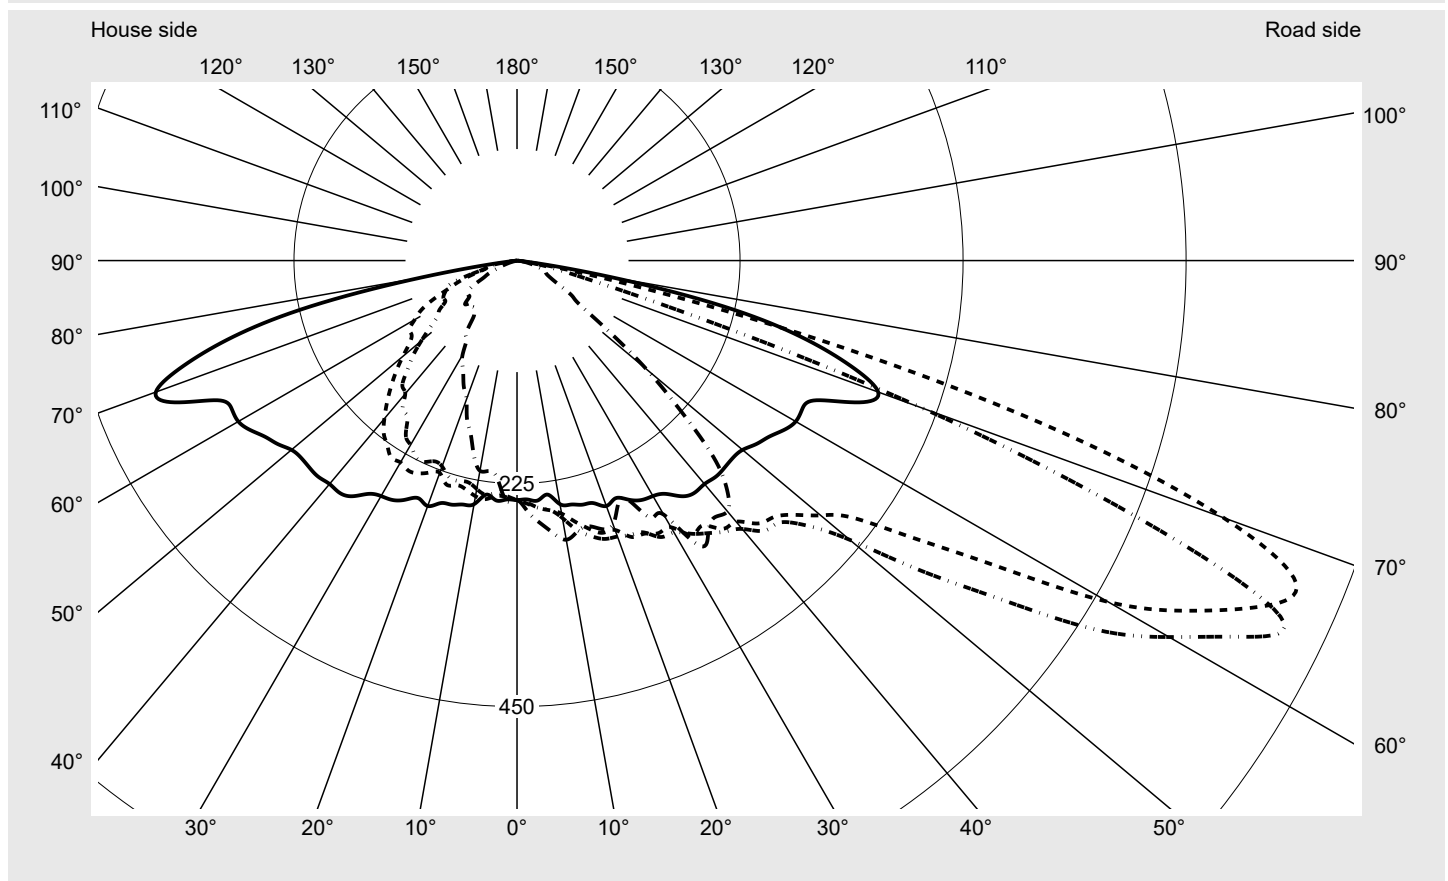

Photometric test report

Family
Streetlight 21 midi easy LED

Order number: 5XE7C33A08MB
EAN: 4058352730928

LP number
59081_484

Version post-top or side-entry mounting
Optic asymmetric, wide distribution (ST0.8a)
Cover toughened safety glass
Lamps LED 3000 K | CRI ≥ 70
Controlgear ECG DIM
Rated values Net luminous flux = 18270 lm
 Power consumption = 136.0 W
 Luminous efficacy = 134.3 lm/W

serial
documentation
15.07.2022

sitEco

Luminous intensity in cd/klm

C180-0

C200-20

C205-25

C270-90

Imax: 851 cd/klm

Luminaire output ratios

Eta	100.0%
Eta 0° - 90°	100.0%
Eta 90° - 180°	0.0%

Luminous intensity class acc. to EN13201-2

Class:	G3
Imax 70°	826.1
Imax 80°	99.6
Imax 90°	0.0
Imax >90°	0.0
Imax >95°	0.0

Measurement conditions