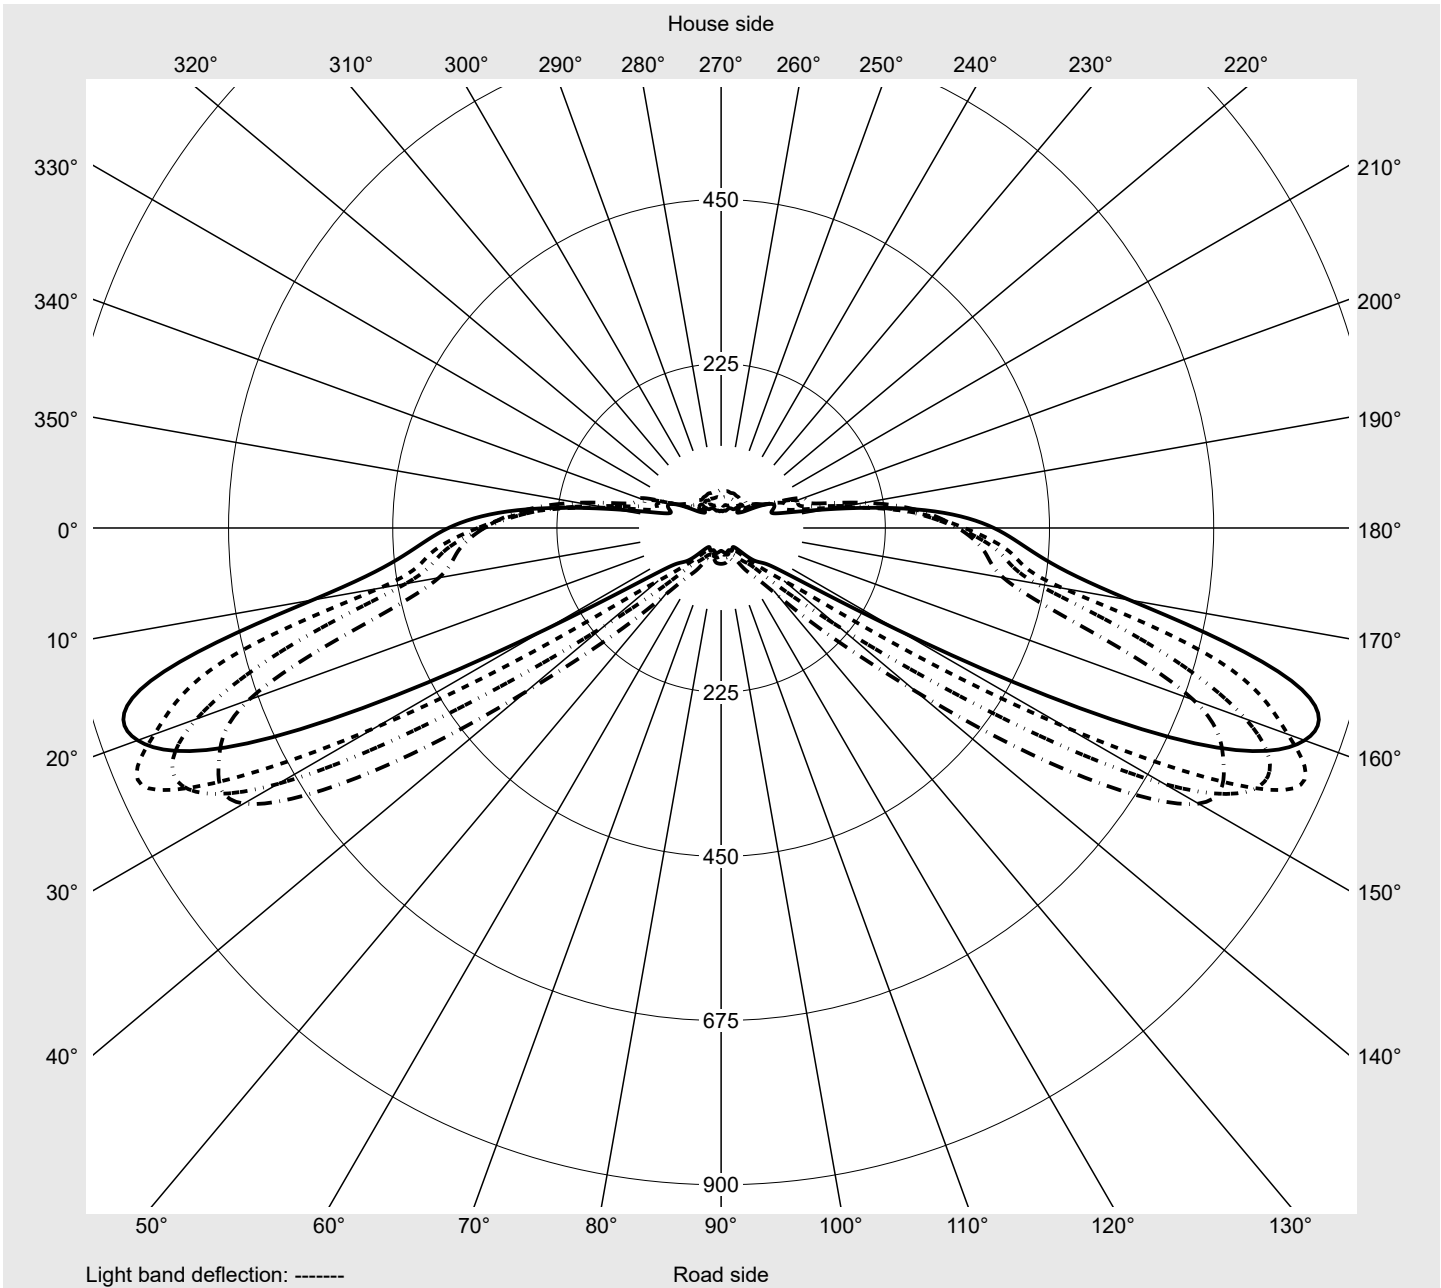

Photometric test report

Family
Streetlight 21 midi easy LED

Order number: 5XE7C33A08MB
EAN: 4058352730928

LP number
59081_484

Version post-top or side-entry mounting
Optic asymmetric, wide distribution (ST0.8a)
Cover toughened safety glass
Lamps LED 3000 K | CRI ≥ 70
Controlgear ECG DIM
Rated values Net luminous flux = 18270 lm
 Power consumption = 136.0 W
 Luminous efficacy = 134.3 lm/W

serial
documentation
15.07.2022

sitEco

Luminous intensity in cd/klm

C180-0

C200-20

C205-25

C270-90

Imax: 851 cd/klm

Luminaire output ratios

Eta	100.0%
Eta 0° - 90°	100.0%
Eta 90° - 180°	0.0%

Luminous intensity class acc. to EN13201-2

Class:	G3
Imax 70°	826.1
Imax 80°	99.6
Imax 90°	0.0
Imax >90°	0.0
Imax >95°	0.0

Measurement conditions

DIN EN 13032 and DIN 5032

Photometric test report

Family Streetlight 21 midi easy LED	Order number: 5XE7C33A08MB EAN: 4058352730928	LP number 59081_484
---	--	--------------------------------------

Envelope curve in cd/klm **KMK 67.5°** **KMK 65°** **KMK 62.5°** **KMK 60°** **siteco**