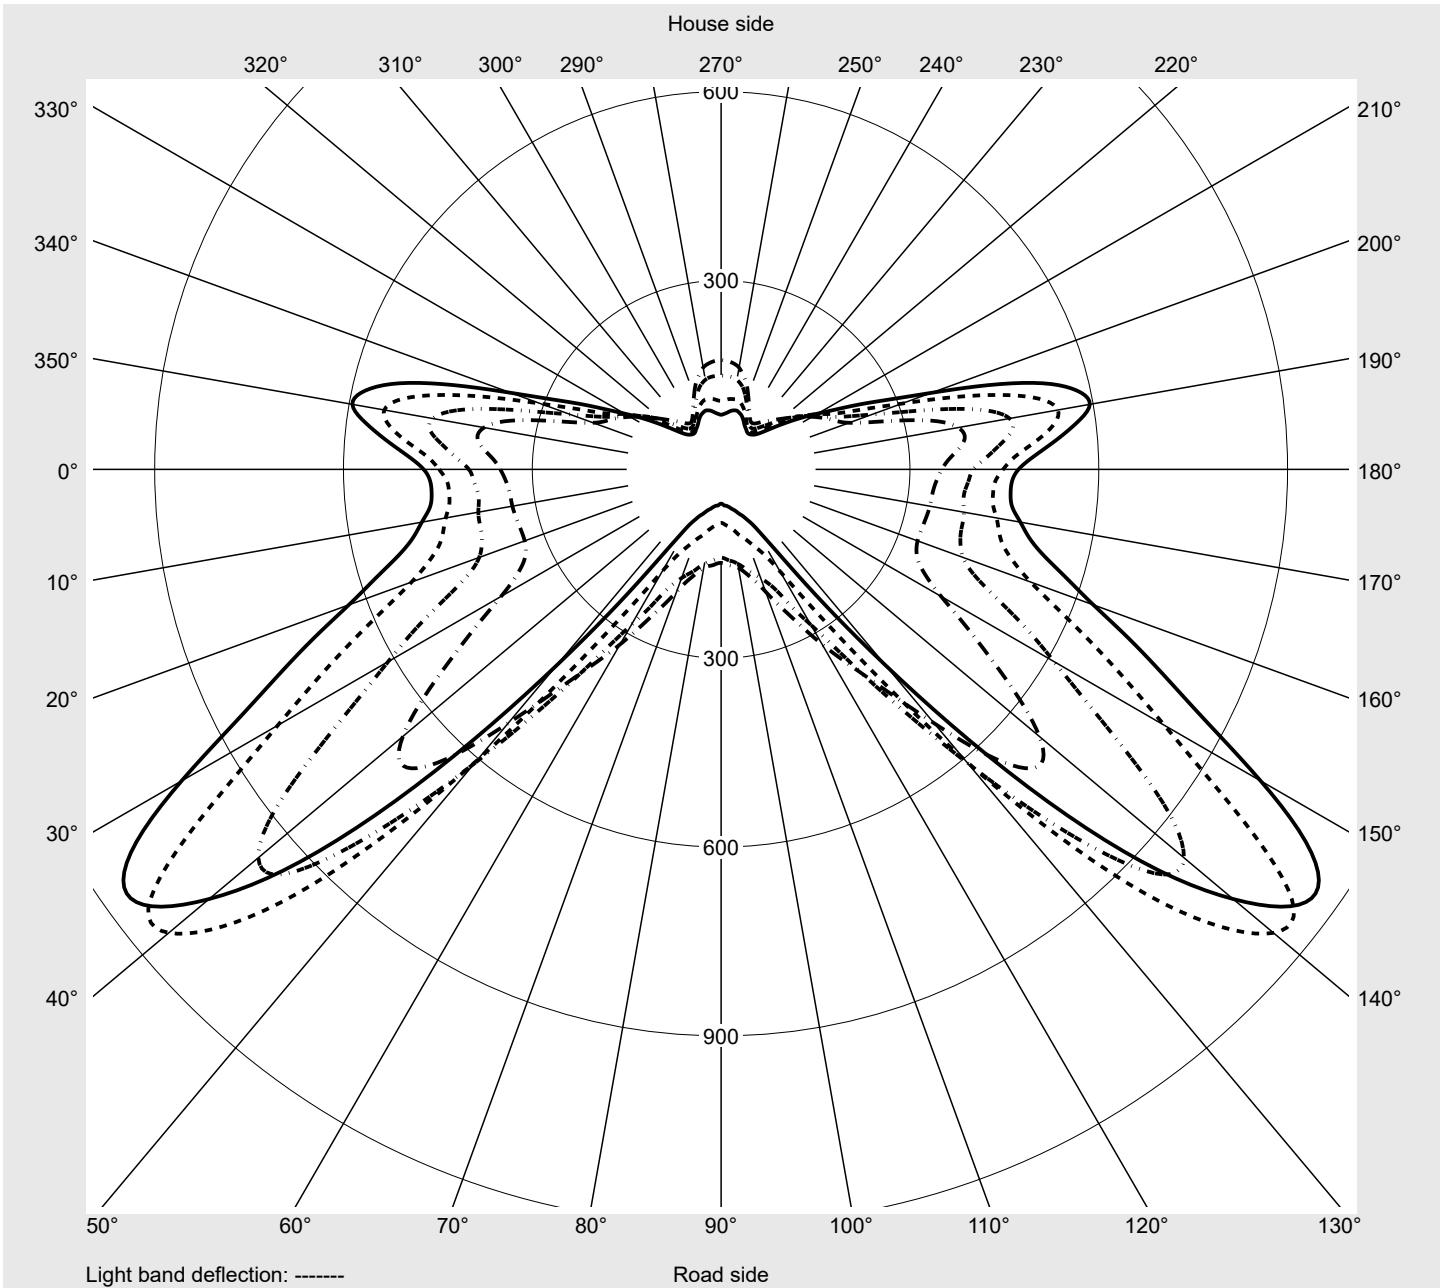

Photometric test report

Family Streetlight 21 mini easy LED	Order number: 5XE6P43A08GB EAN: 4058352730720	LP number 59337_204
	Version post-top or side-entry mounting Optic asymmetric, wide distribution (ST1.5a) Cover toughened safety glass Lamps LED 4000 K CRI ≥ 70 Controlgear ECG DIM Rated values Net luminous flux = 6080 lm Power consumption = 40.4 W Luminous efficacy = 150.5 lm/W	serial documentation 18.07.2022

Luminous intensity in cd/klm
C180-0
C215-35
C217,5-37,5
C270-90
Imax: 1158 cd/klm

Luminaire output ratios	
Eta	100.0%
Eta 0° - 90°	100.0%
Eta 90° - 180°	0.0%

Luminous intensity class acc. to EN13201-2	
Class:	---
Imax 70°	798.1
Imax 80°	214.2
Imax 90°	0.0
Imax >90°	0.0
Imax >95°	0.0

Measurement conditions
 DIN EN 13032 and DIN 5032

Photometric test report

Family Streetlight 21 mini easy LED	Order number: 5XE6P43A08GB EAN: 4058352730720	LP number 59337_204
---	--	-------------------------------

Envelope curve in cd/klm **KMK 65°** **KMK 62,5°** **KMK 60°** **KMK 57,5°** **siteco**

Photometric test report

Family Streetlight 21 mini easy LED	Order number: 5XE6P43A08GB EAN: 4058352730720	LP number 59337_204
Table of values for luminous intensities		Maximum luminous intensity