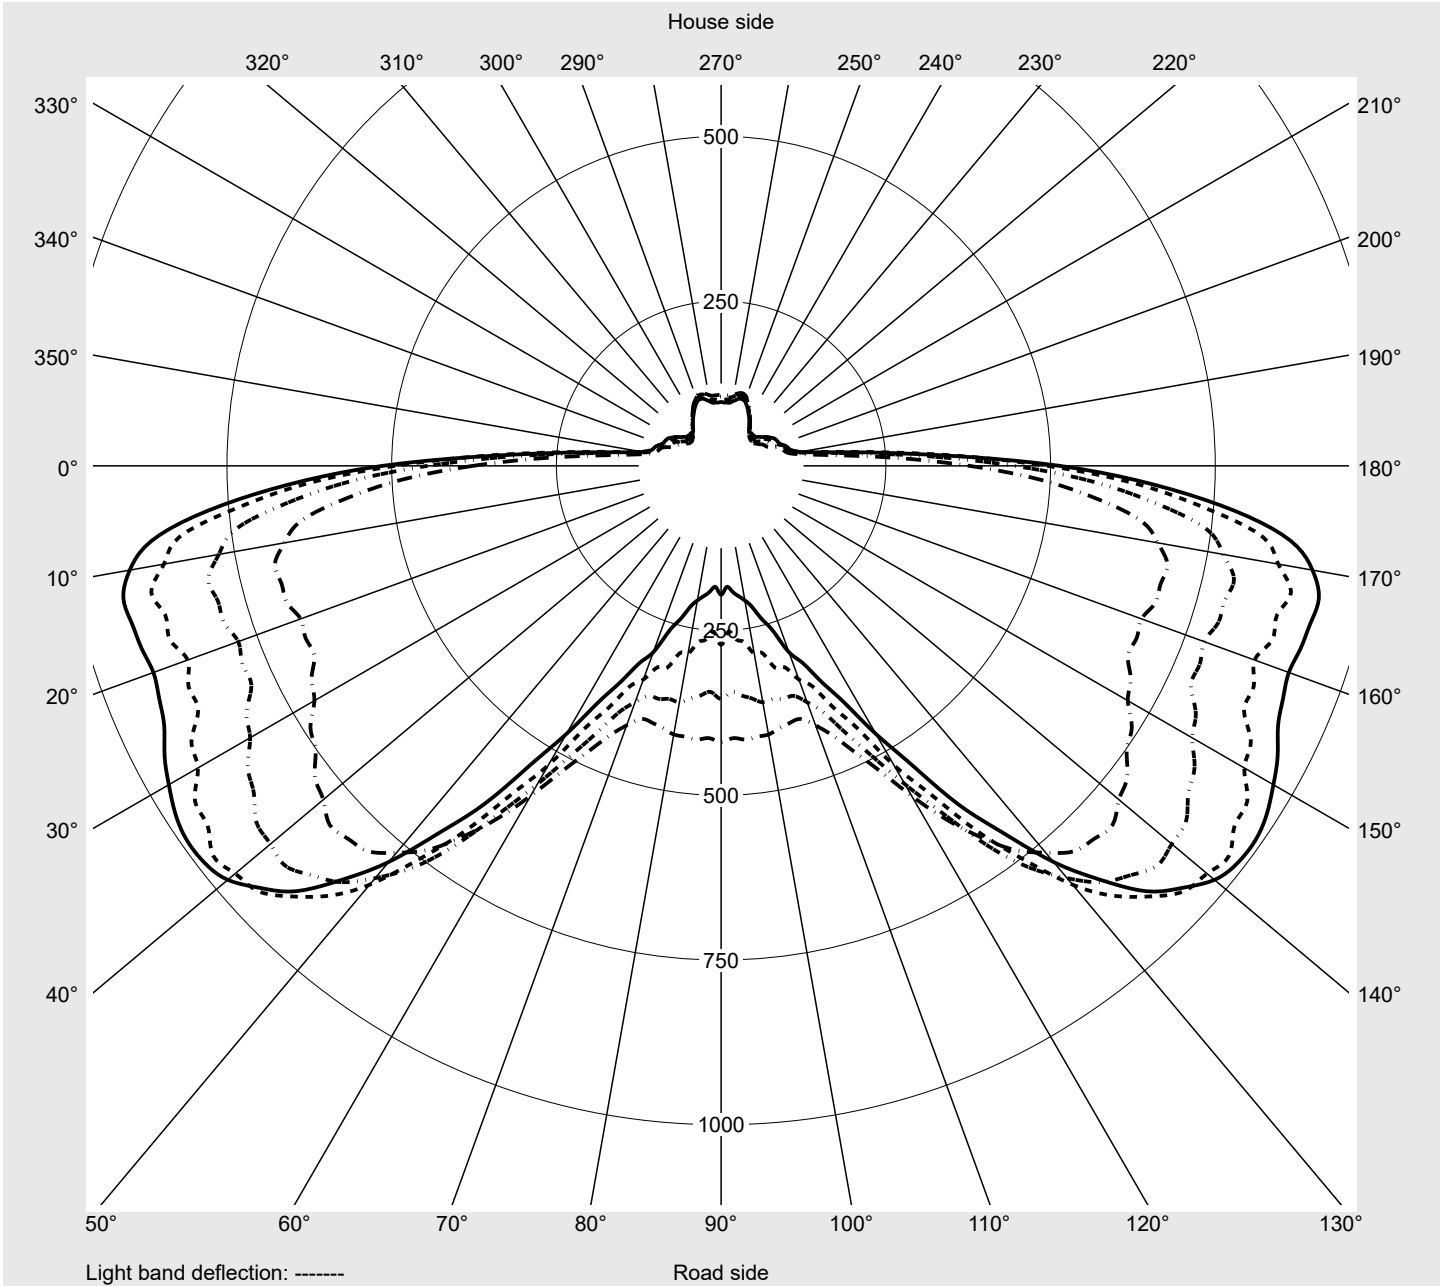

Photometric test report

Family
Streetlight 21 mini easy LED

Order number: 5XE6H33A08HB
EAN: 4058352730676

LP number
59066_567

Version post-top or side-entry mounting
Optic asymmetric distribution (PL52)
Cover toughened safety glass
Lamps LED 3000 K | CRI ≥ 70
Controlgear ECG DIM
Rated values Net luminous flux = 8890 lm
Power consumption = 66.0 W
Luminous efficacy = 134.7 lm/W

Luminaire output ratios

Eta	100.0%
Eta 0° - 90°	100.0%
Eta 90° - 180°	0.0%

Luminous intensity class acc. to EN13201-2

Class:	G3
Imax 70°	685.4
Imax 80°	32.5
Imax 90°	0.0
Imax >90°	0.0
Imax >95°	0.0

Measurement conditions

DIN EN 13032 and DIN 5032

Photometric test report

Family Streetlight 21 mini easy LED	Order number: 5XE6H33A08HB EAN: 4058352730676	LP number 59066_567
---	--	-------------------------------

Envelope curve in cd/klm **KMK 66°** **KMK 65°** **KMK 64°** **KMK 63°** **siteco**