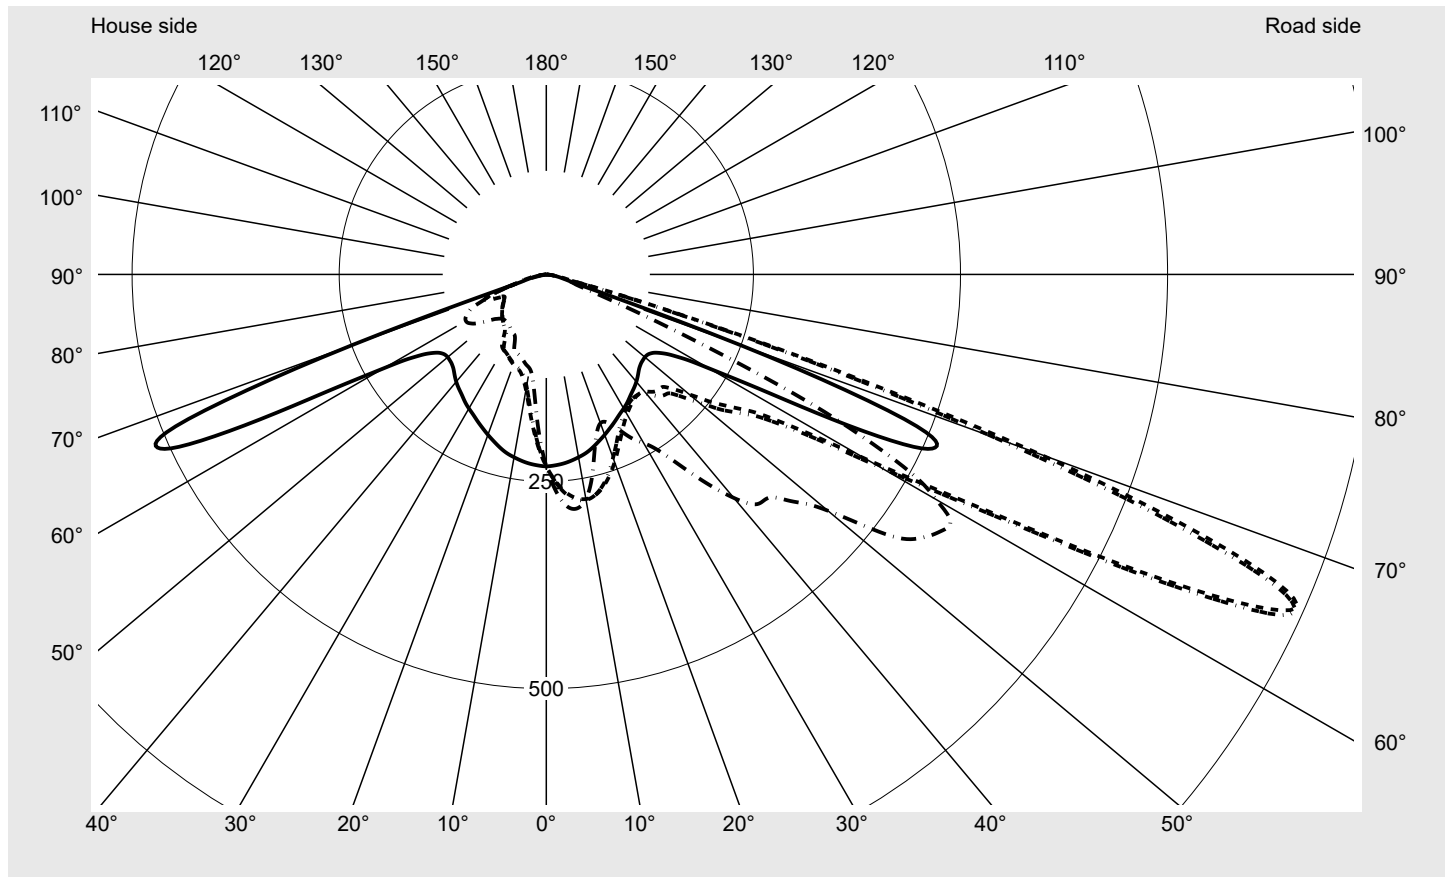

Photometric test report

Family
Streetlight 21 mini easy LED

Order number: 5XE6H33A08HB
EAN: 4058352730676

LP number
59066_567

Version post-top or side-entry mounting
Optic asymmetric distribution (PL52)
Cover toughened safety glass
Lamps LED 3000 K | CRI ≥ 70
Controlgear ECG DIM
Rated values Net luminous flux = 8890 lm
Power consumption = 66.0 W
Luminous efficacy = 134.7 lm/W

serial
documentation
18.07.2022

siteco

Luminous intensity in cd/klm

C180-0

C215-35

C217,5-37,5

C270-90

Imax: 990 cd/klm

Luminaire output ratios

Eta	100.0%
Eta 0° - 90°	100.0%
Eta 90° - 180°	0.0%

Luminous intensity class acc. to EN13201-2

Class:	G3
Imax 70°	685.4
Imax 80°	32.5
Imax 90°	0.0
Imax >90°	0.0
Imax >95°	0.0

Measurement conditions

DIN EN 13032 and DIN 5032

Photometric test report

Family Streetlight 21 mini easy LED	Order number: 5XE6H33A08HB EAN: 4058352730676	LP number 59066_567
---	--	-------------------------------

Envelope curve in cd/klm **KMK 66°** **KMK 65°** **KMK 64°** **KMK 63°** **siteco**