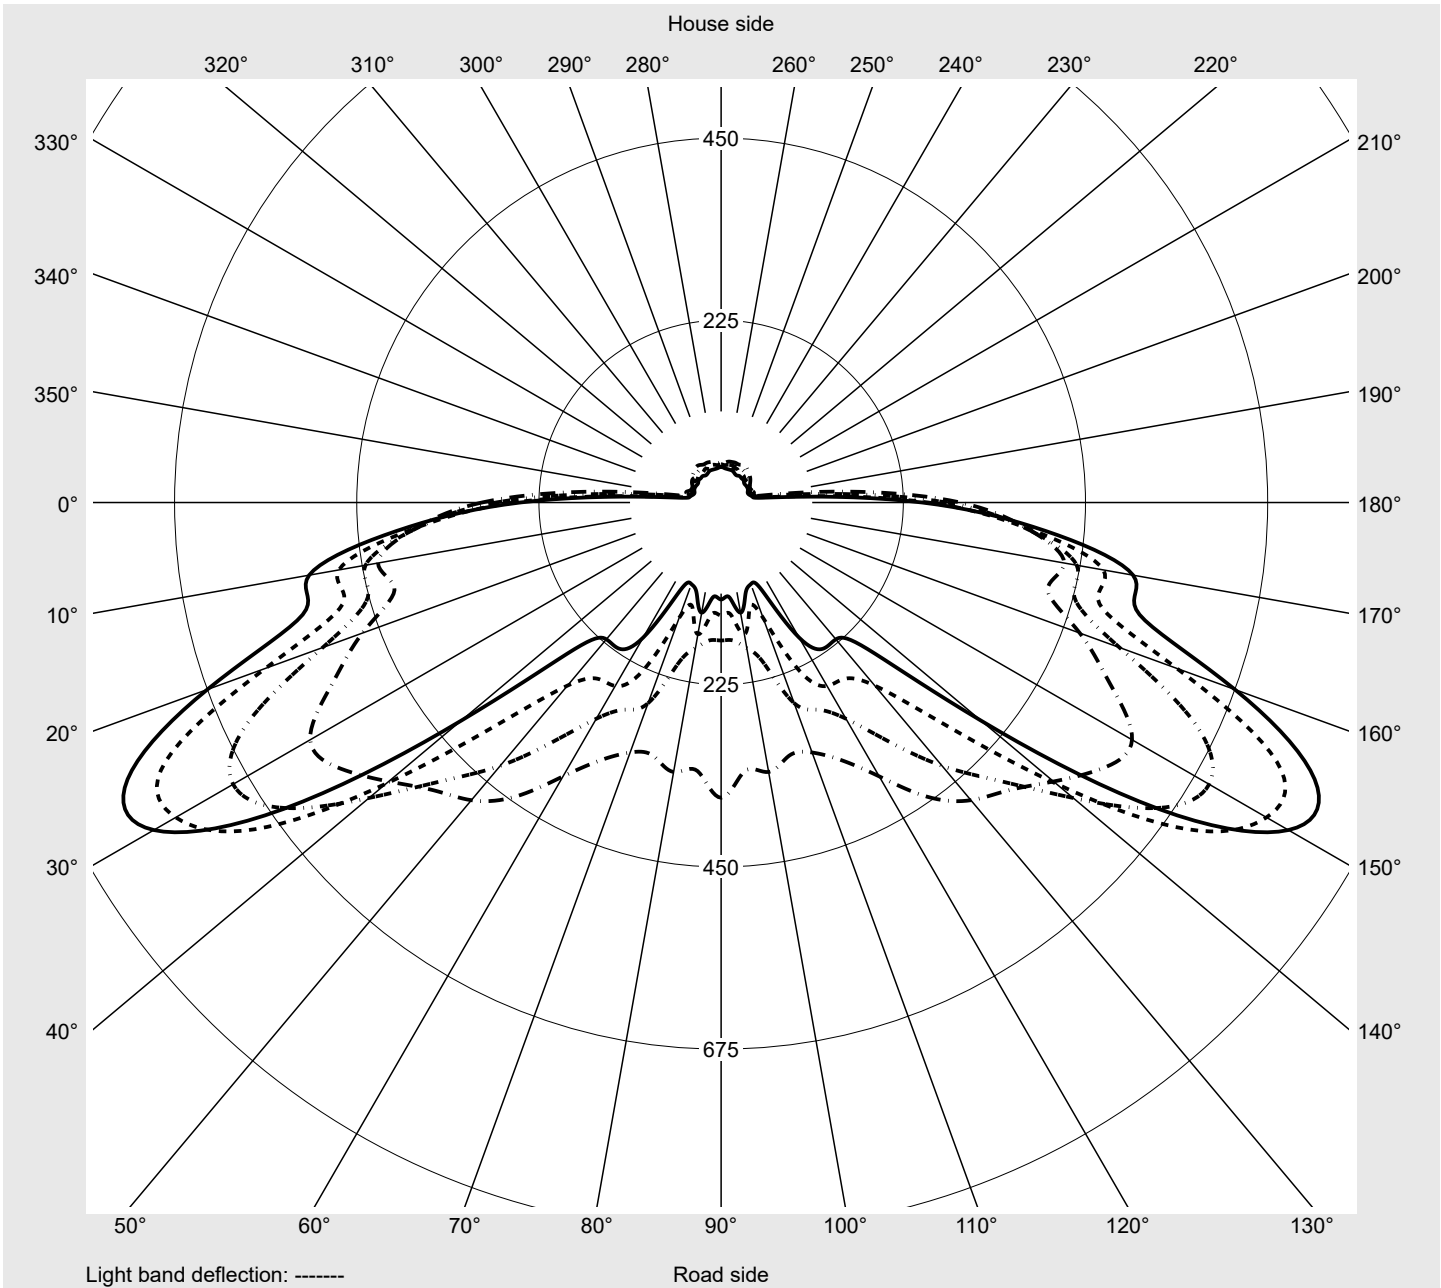

Photometric test report

Family
Streetlight 21 mini easy LED

Order number: 5XE6E63A08HB
EAN: 4058352730614

LP number
59077_809

Version post-top or side-entry mounting
Optic asymmetric, wide distribution (STW1.0a)
Cover toughened safety glass
Lamps LED 2700 K | CRI ≥ 70
Controlgear ECG DIM
Rated values Net luminous flux = 8110 lm
Power consumption = 66.0 W
Luminous efficacy = 122.9 lm/W

serial
documentation
18.07.2022

siteco

Luminous intensity in cd/klm

C180-0

C210-30

C215-35

C270-90

Imax: 809 cd/klm

Luminaire output ratios

Eta	100.0%
Eta 0° - 90°	100.0%
Eta 90° - 180°	0.0%

Measurement conditions

DIN EN 13032 and DIN 5032

Luminous intensity class acc. to EN13201-2

Class:	G4
Imax 70°	498.7
Imax 80°	32.8
Imax 90°	0.0
Imax >90°	0.0
Imax >95°	0.0

Photometric test report

Family Streetlight 21 mini easy LED	Order number: 5XE6E63A08HB EAN: 4058352730614	LP number 59077_809
--	--	--------------------------------------

Envelope curve in cd/klm **KMK 62.5°** **KMK 60°** **KMK 57.5°** **KMK 55°** **siteco**