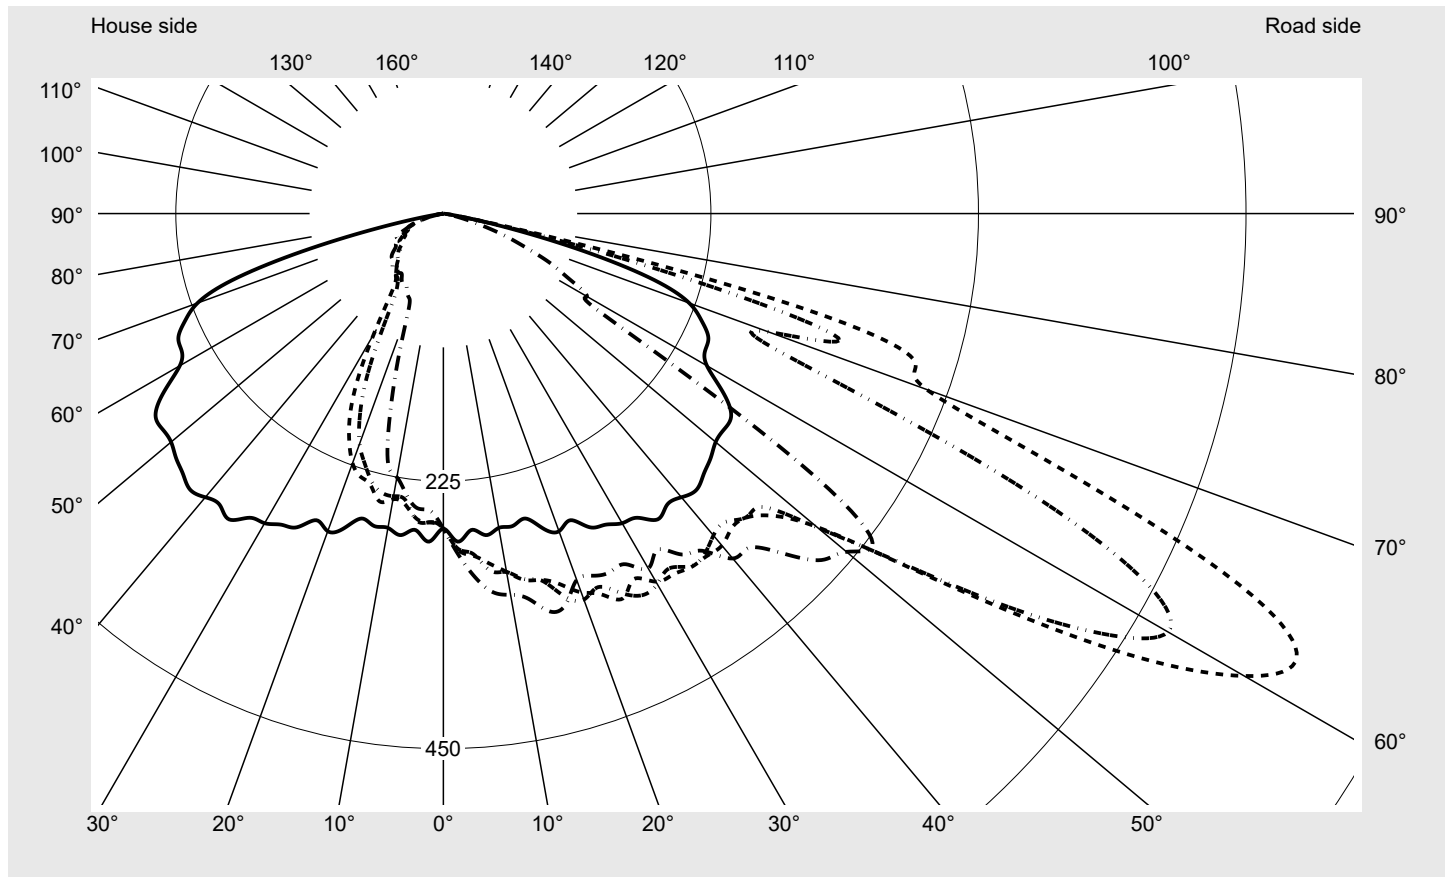

Photometric test report

Family
Streetlight 21 mini easy LED

Order number: 5XE6E63A08HB
EAN: 4058352730614

LP number
59077_809

Version post-top or side-entry mounting
Optic asymmetric, wide distribution (STW1.0a)
Cover toughened safety glass
Lamps LED 2700 K | CRI ≥ 70
Controlgear ECG DIM
Rated values Net luminous flux = 8110 lm
Power consumption = 66.0 W
Luminous efficacy = 122.9 lm/W

serial
documentation
18.07.2022

siteco

Luminous intensity in cd/klm

C180-0

C210-30

C215-35

C270-90

Imax: 809 cd/klm

Luminaire output ratios

Eta	100.0%
Eta 0° - 90°	100.0%
Eta 90° - 180°	0.0%

Measurement conditions

DIN EN 13032 and DIN 5032

Luminous intensity class acc. to EN13201-2

Class:	G4
Imax 70°	498.7
Imax 80°	32.8
Imax 90°	0.0
Imax >90°	0.0
Imax >95°	0.0

Photometric test report

Family Streetlight 21 mini easy LED	Order number: 5XE6E63A08HB EAN: 4058352730614	LP number 59077_809
--	--	--------------------------------------

Envelope curve in cd/klm **KMK 62.5°** **KMK 60°** **KMK 57.5°** **KMK 55°** **siteco**