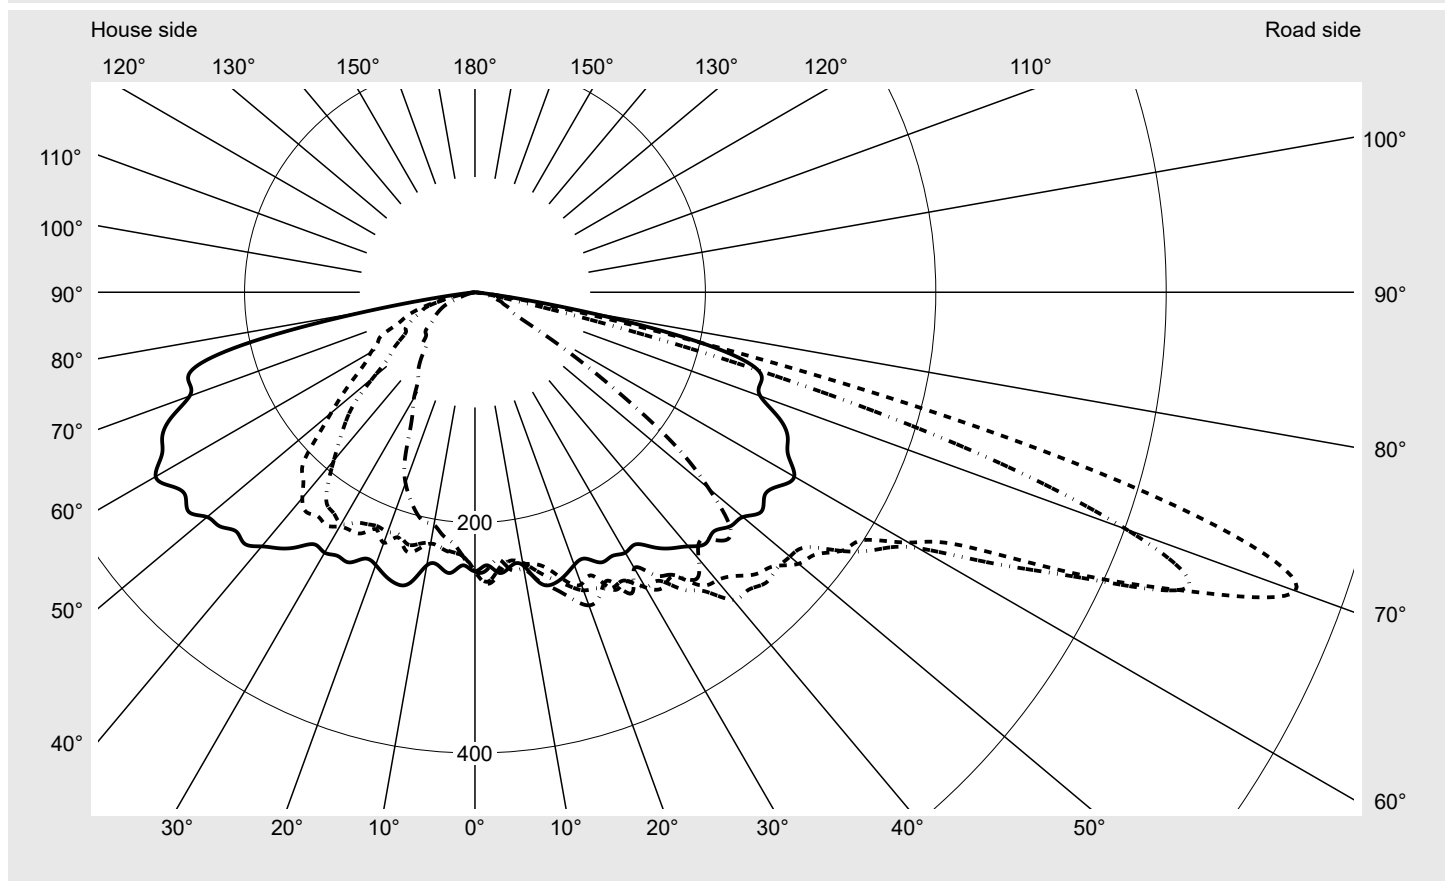

Photometric test report

Family
Streetlight 21 mini easy LED

Order number: 5XE6D43A08HB
EAN: 4058352730515

LP number
59076_841

Version	post-top or side-entry mounting
Optic	asymmetric, wide distribution (ST1.0a)
Cover	toughened safety glass
Lamps	LED 4000 K CRI ≥ 70
Controlgear	ECG DIM
Rated values	Net luminous flux = 9430 lm Power consumption = 66.0 W Luminous efficacy = 142.9 lm/W

serial
documentation
18.07.2022

sITeco

Luminous intensity in cd/klm

C180-0

C205-25

C210-30

C270-90

Imax: 758 cd/klm

Luminaire output ratios

Eta	100.0%
Eta 0° - 90°	100.0%
Eta 90° - 180°	0.0%

Luminous intensity class acc. to EN13201-2

Class:	G3
Imax 70°	757.8
Imax 80°	95.1
Imax 90°	0.0
Imax >90°	0.0
Imax >95°	0.0

Measurement conditions

DIN EN 13032 and DIN 5032

Photometric test report

Family Streetlight 21 mini easy LED	Order number: 5XE6D43A08HB EAN: 4058352730515	LP number 59076_841
---	--	--------------------------------------

Envelope curve in cd/klm **KMK 70°** **KMK 67.5°** **KMK 65°** **KMK 62.5°** **siteco**