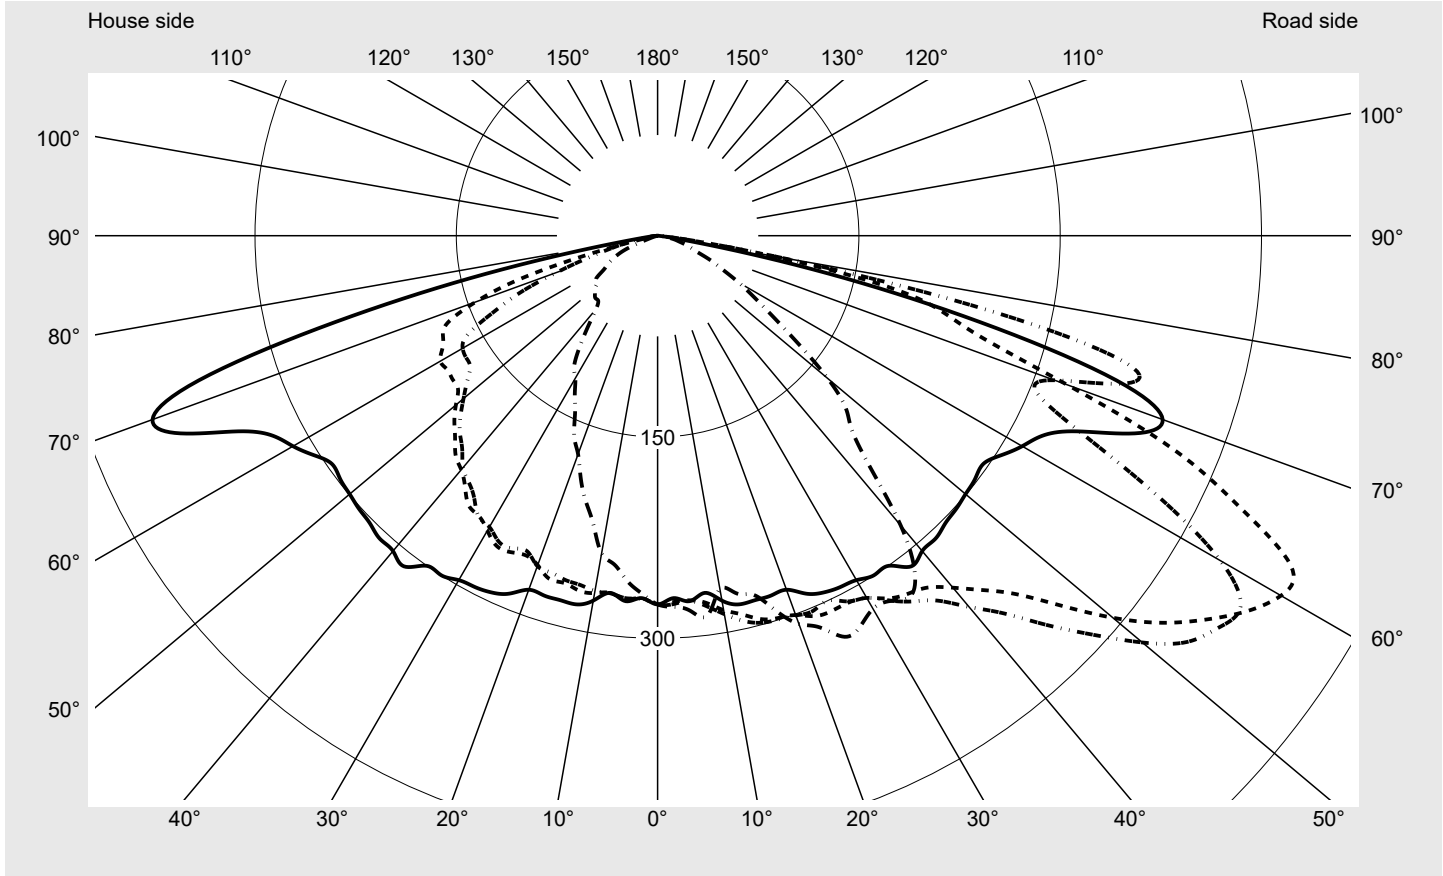

Photometric test report

Family Streetlight 21 mini easy LED	Order number: 5XE6C43A08JB EAN: 4058352730478	LP number 59082_73
	Version post-top or side-entry mounting Optic asymmetric, wide distribution (ST0.8a G) Cover toughened safety glass Lamps LED 4000 K CRI ≥ 70 Controlgear ECG DIM Rated values Net luminous flux = 13390 lm Power consumption = 87.3 W Luminous efficacy = 153.4 lm/W	serial documentation 23.08.2022

Luminous intensity in cd/klm C180-0 C195-15 C200-20 C270-90 **Imax: 536 cd/klm**

Luminaire output ratios

Eta	100.0%
Eta 0° - 90°	100.0%
Eta 90° - 180°	0.0%

Luminous intensity class acc. to EN13201-2

Class:	G4
Imax 70°	493.9
Imax 80°	97.8
Imax 90°	0.0
Imax >90°	0.0
Imax >95°	0.0

Measurement conditions

DIN EN 13032 and DIN 5032

Photometric test report

Family Streetlight 21 mini easy LED	Order number: 5XE6C43A08JB EAN: 4058352730478	LP number 59082_73
--	--	-------------------------------------

Envelope curve in cd/klm **KMK 60°** **KMK 57.5°** **KMK 55°** **KMK 52.5°** **siteco**

Photometric test report

Family Streetlight 21 mini easy LED	Order number: 5XE6C43A08JB EAN: 4058352730478	LP number 59082_73
Table of values for luminous intensities		Maximum luminous intensity