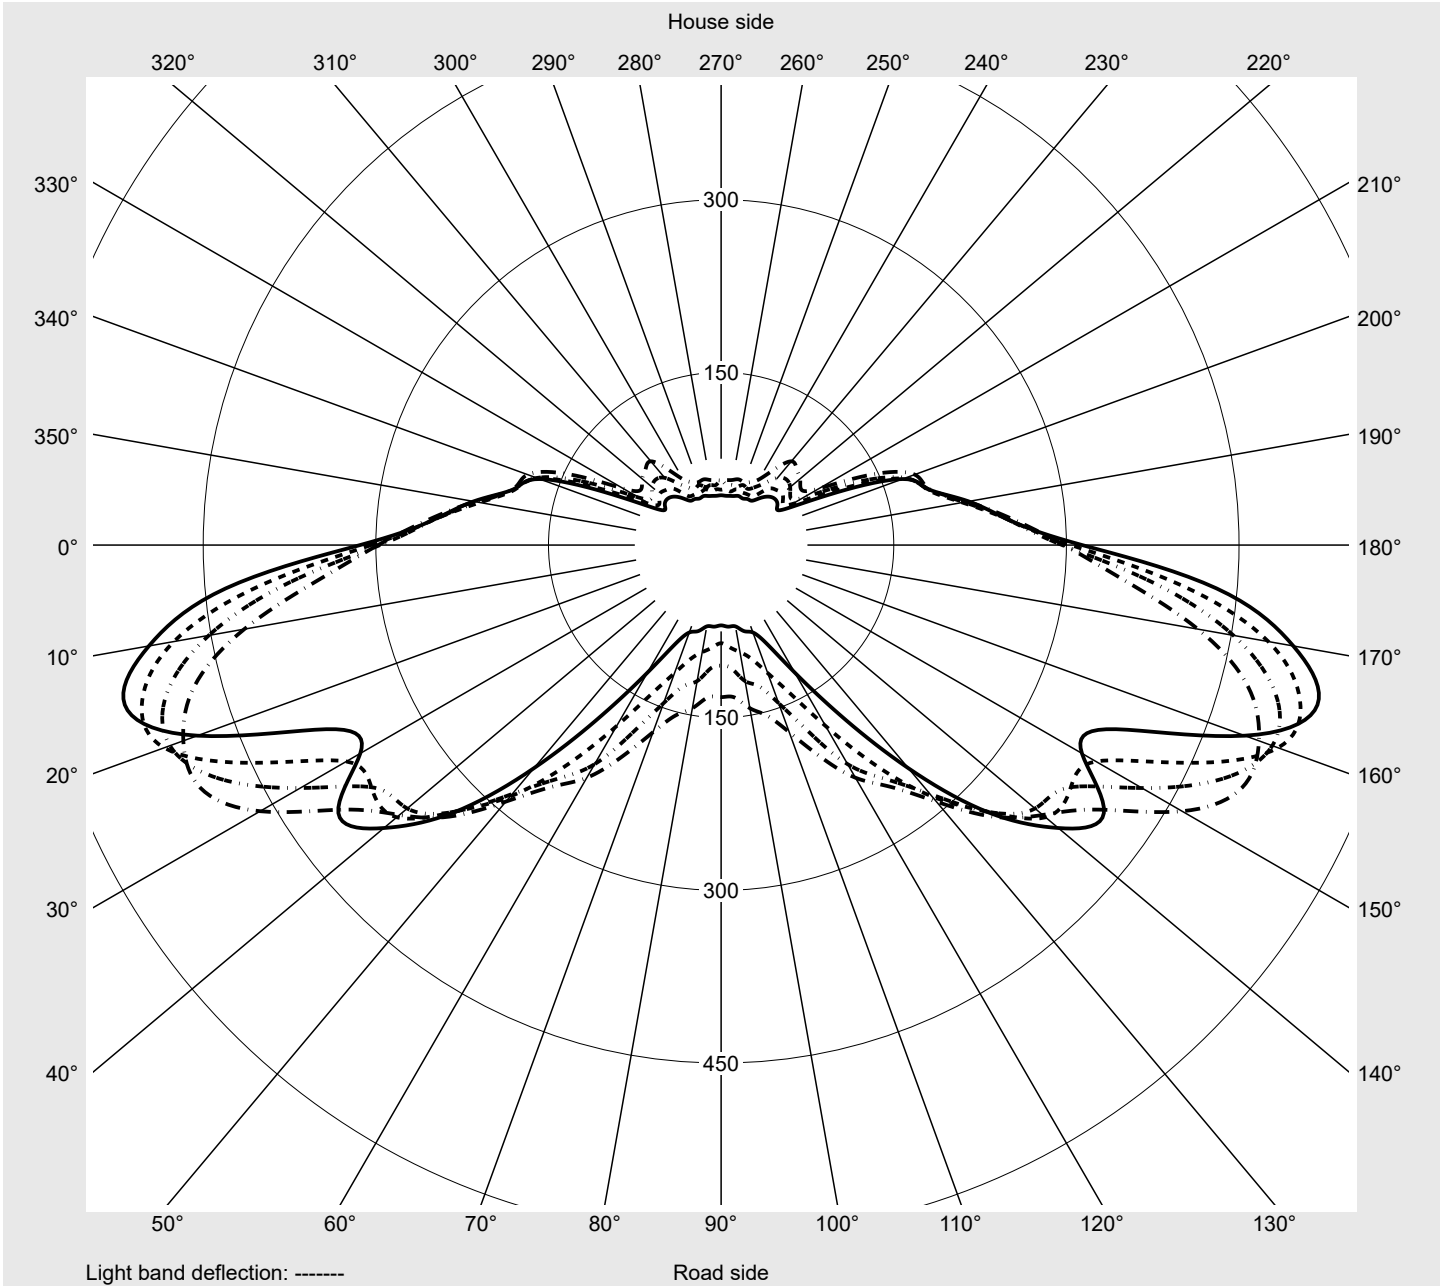

Photometric test report

Family Streetlight 21 mini easy LED	Order number: 5XE6C43A08JB EAN: 4058352730478	LP number 59082_73
	Version post-top or side-entry mounting Optic asymmetric, wide distribution (ST0.8a G) Cover toughened safety glass Lamps LED 4000 K CRI ≥ 70 Controlgear ECG DIM Rated values Net luminous flux = 13390 lm Power consumption = 87.3 W Luminous efficacy = 153.4 lm/W	serial documentation 23.08.2022

Luminous intensity in cd/klm C180-0 C195-15 C200-20 C270-90 **Imax: 536 cd/klm**

Luminaire output ratios

Eta	100.0%
Eta 0° - 90°	100.0%
Eta 90° - 180°	0.0%

Luminous intensity class acc. to EN13201-2

Class:	G4
Imax 70°	493.9
Imax 80°	97.8
Imax 90°	0.0
Imax >90°	0.0
Imax >95°	0.0

Measurement conditions

DIN EN 13032 and DIN 5032

Photometric test report

Family Streetlight 21 mini easy LED	Order number: 5XE6C43A08JB EAN: 4058352730478	LP number 59082_73
--	--	-------------------------------------

Envelope curve in cd/klm **KMK 60°** **KMK 57.5°** **KMK 55°** **KMK 52.5°** **siteco**

Photometric test report

Family Streetlight 21 mini easy LED	Order number: 5XE6C43A08JB EAN: 4058352730478	LP number 59082_73
Table of values for luminous intensities		Maximum luminous intensity