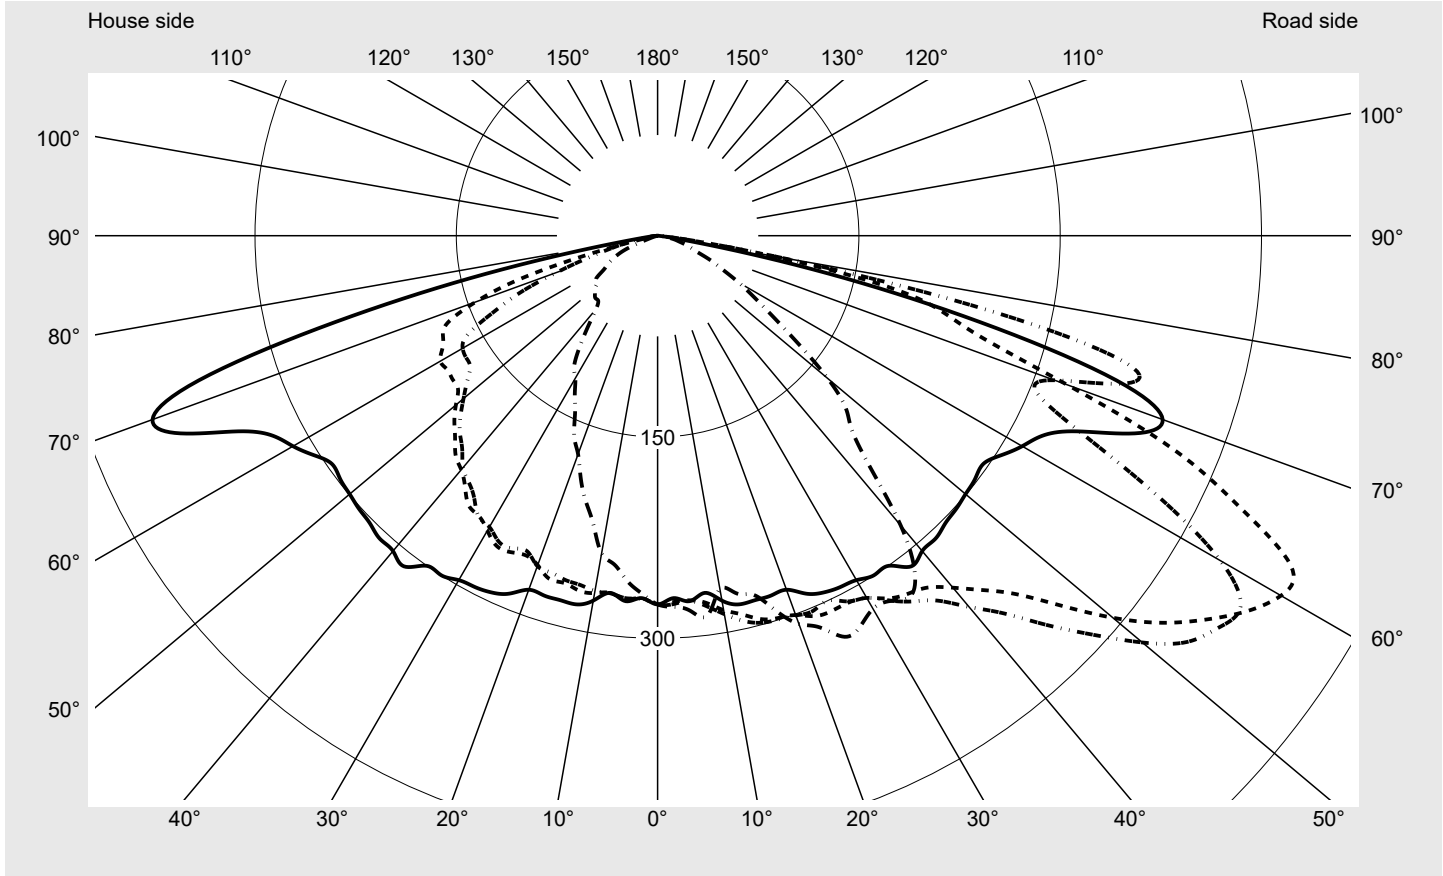

Photometric test report

Family Streetlight 21 mini easy LED	Order number: 5XE6C33A08JB EAN: 4058352730447	LP number 59082_72
	Version post-top or side-entry mounting Optic asymmetric, wide distribution (ST0.8a G) Cover toughened safety glass Lamps LED 3000 K CRI ≥ 70 Controlgear ECG DIM Rated values Net luminous flux = 12830 lm Power consumption = 87.3 W Luminous efficacy = 147 lm/W	serial documentation 23.08.2022

Luminous intensity in cd/klm C180-0 C195-15 C200-20 C270-90 **Imax: 536 cd/klm**

Luminaire output ratios

Eta	100.0%
Eta 0° - 90°	100.0%
Eta 90° - 180°	0.0%

Luminous intensity class acc. to EN13201-2

Class:	G4
Imax 70°	493.9
Imax 80°	97.8
Imax 90°	0.0
Imax >90°	0.0
Imax >95°	0.0

Measurement conditions

DIN EN 13032 and DIN 5032

Photometric test report

Family Streetlight 21 mini easy LED	Order number: 5XE6C33A08JB EAN: 4058352730447	LP number 59082_72
---	--	------------------------------

Envelope curve in cd/klm **KMK 60°** **KMK 57.5°** **KMK 55°** **KMK 52.5°** **siteco**

Photometric test report

Family Streetlight 21 mini easy LED	Order number: 5XE6C33A08JB EAN: 4058352730447	LP number 59082_72
Table of values for luminous intensities		Maximum luminous intensity
		siteco