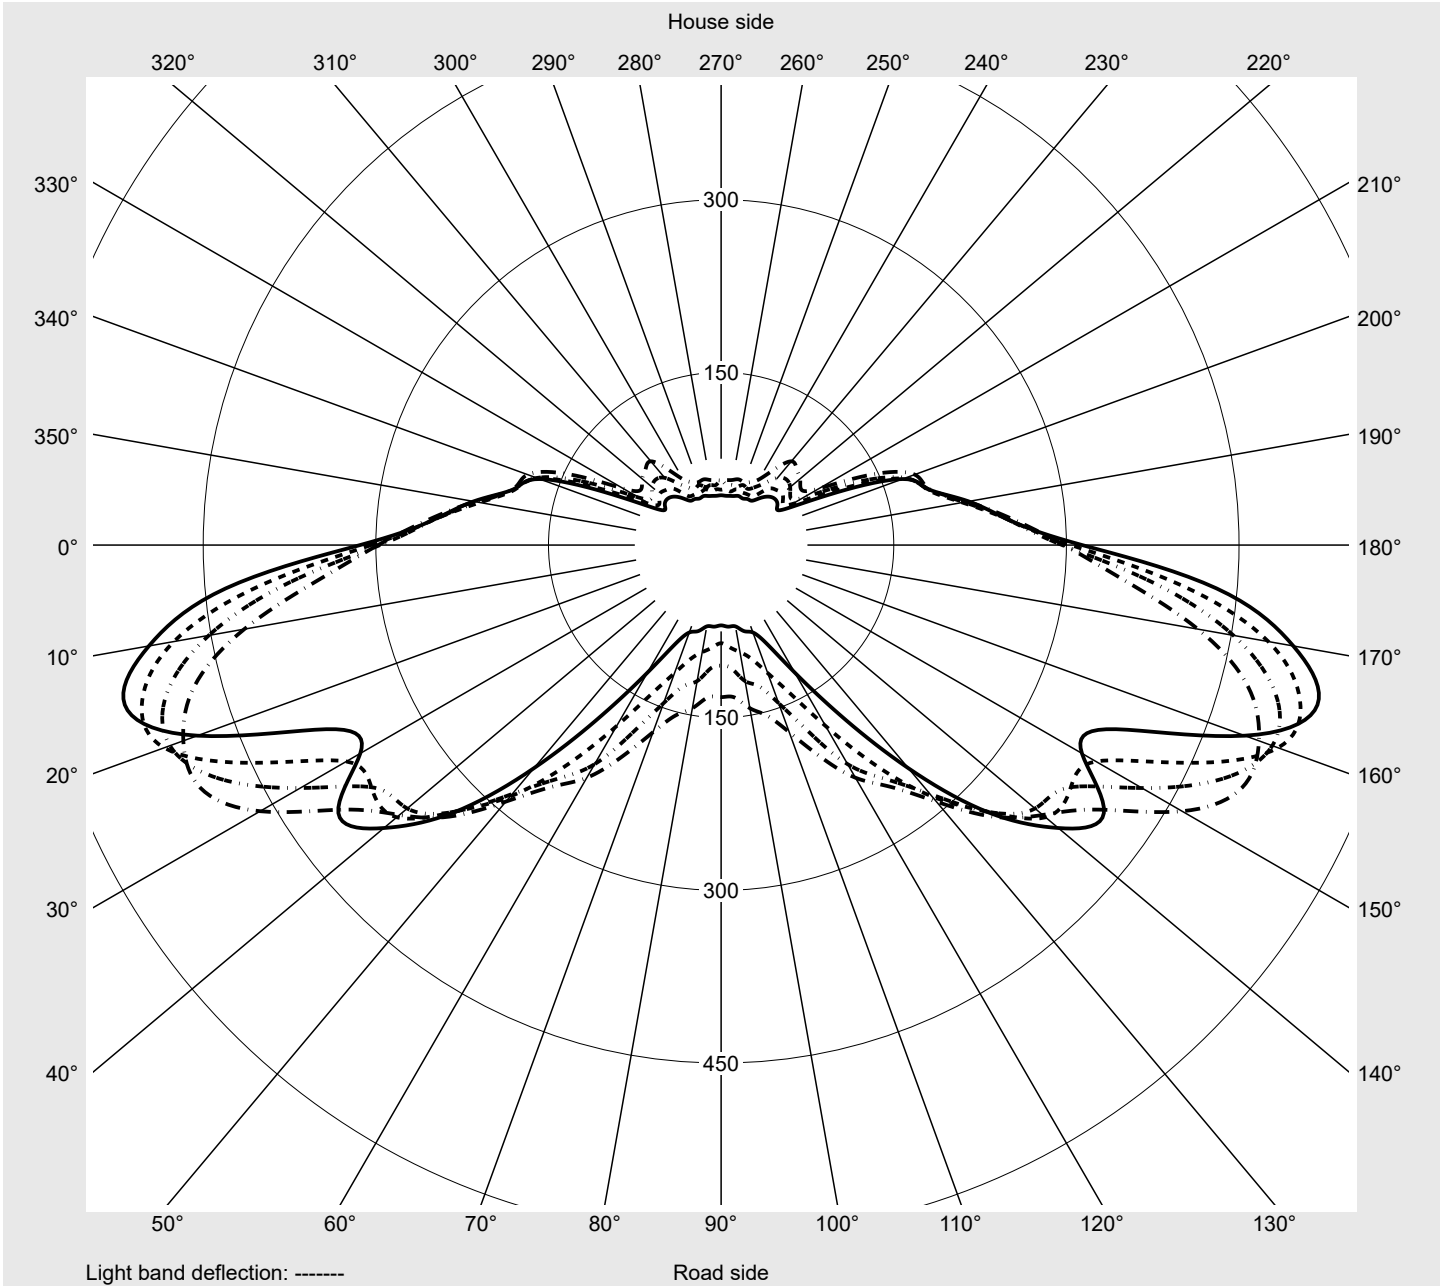

Photometric test report

Family Streetlight 21 mini easy LED	Order number: 5XE6C33A08JB EAN: 4058352730447	LP number 59082_72
	Version post-top or side-entry mounting Optic asymmetric, wide distribution (ST0.8a G) Cover toughened safety glass Lamps LED 3000 K CRI ≥ 70 Controlgear ECG DIM Rated values Net luminous flux = 12830 lm Power consumption = 87.3 W Luminous efficacy = 147 lm/W	serial documentation 23.08.2022

Luminous intensity in cd/klm C180-0 C195-15 C200-20 C270-90 **Imax: 536 cd/klm**

Luminaire output ratios

Eta	100.0%
Eta 0° - 90°	100.0%
Eta 90° - 180°	0.0%

Luminous intensity class acc. to EN13201-2

Class:	G4
Imax 70°	493.9
Imax 80°	97.8
Imax 90°	0.0
Imax >90°	0.0
Imax >95°	0.0

Measurement conditions

DIN EN 13032 and DIN 5032

Photometric test report

Family Streetlight 21 mini easy LED	Order number: 5XE6C33A08JB EAN: 4058352730447	LP number 59082_72
---	--	------------------------------

Envelope curve in cd/klm **KMK 60°** **KMK 57.5°** **KMK 55°** **KMK 52.5°** **siteco**

Photometric test report

Family Streetlight 21 mini easy LED	Order number: 5XE6C33A08JB EAN: 4058352730447	LP number 59082_72
Table of values for luminous intensities		Maximum luminous intensity
		siteco