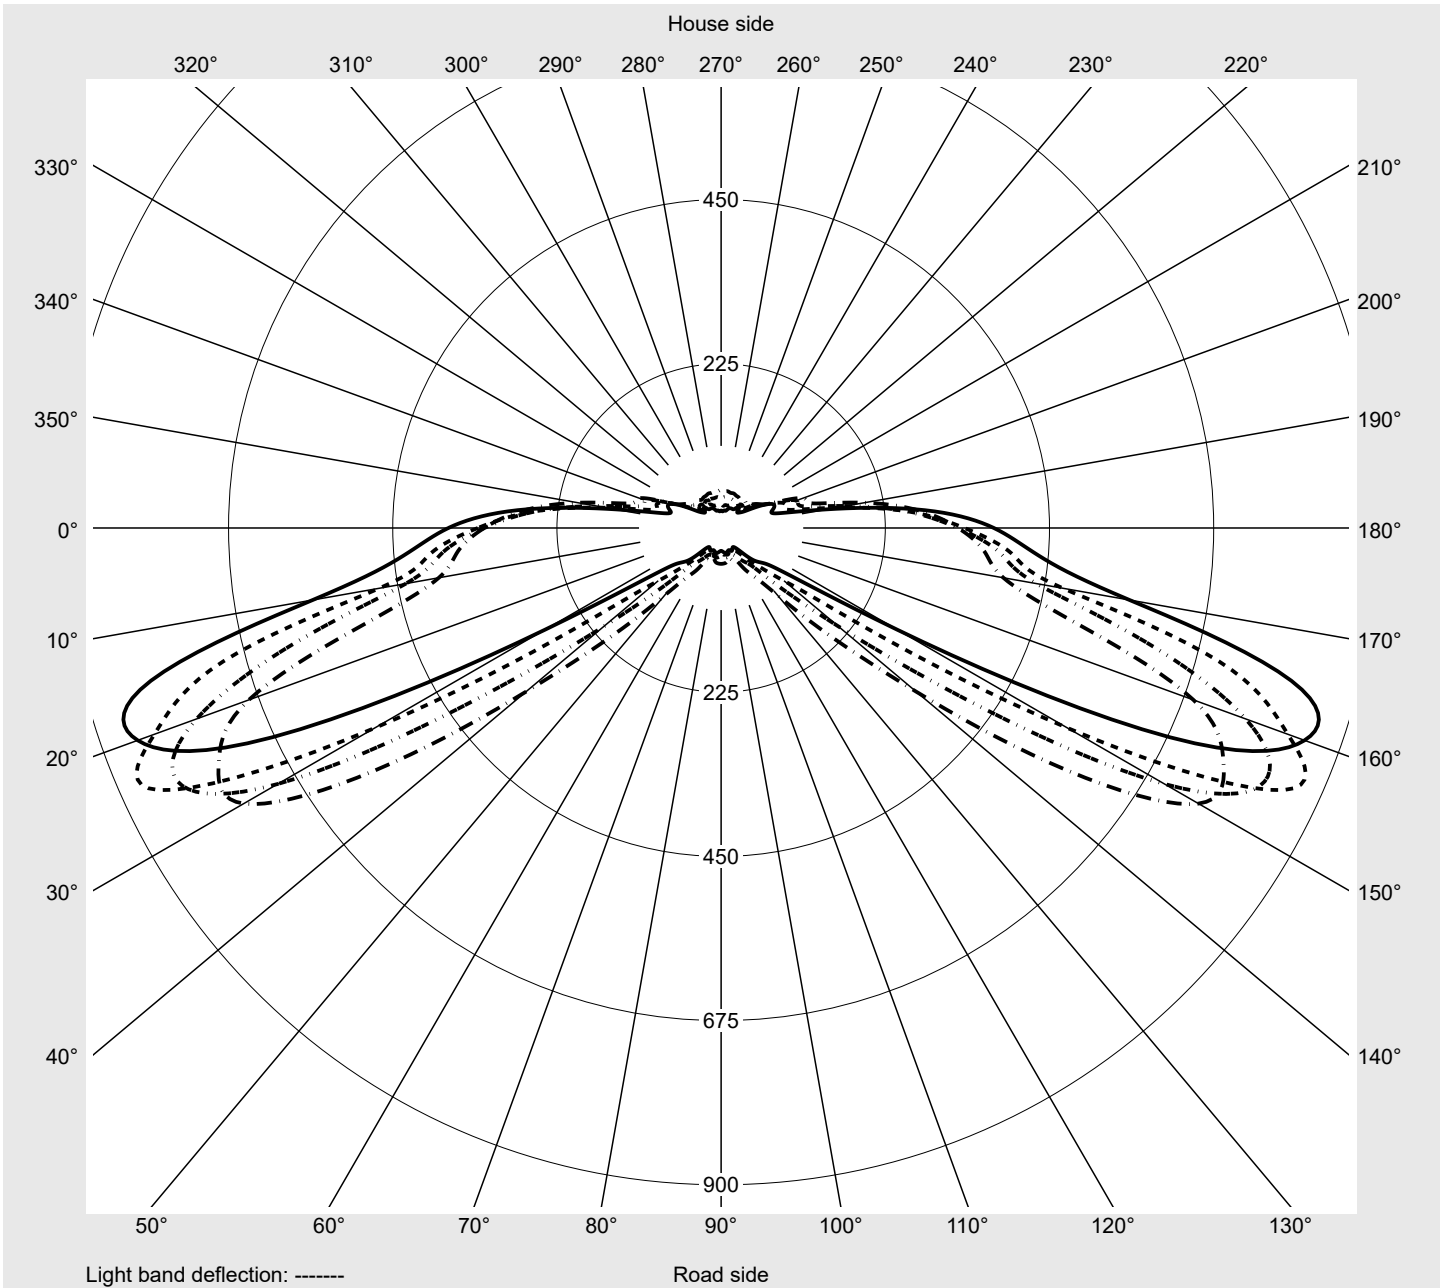

Photometric test report

Family Streetlight 21 mini easy LED	Order number: 5XE6C33A08GB EAN: 4058352730423	LP number 59081_809
	Version post-top or side-entry mounting Optic asymmetric, wide distribution (ST0.8a) Cover toughened safety glass Lamps LED 3000 K CRI ≥ 70 Controlgear ECG DIM Rated values Net luminous flux = 5940 lm Power consumption = 40.4 W Luminous efficacy = 147 lm/W	serial documentation 18.07.2022

Luminous intensity in cd/klm C180-0 C200-20 C205-25 C270-90 **Imax: 851 cd/klm**

Luminaire output ratios	
Eta	100.0%
Eta 0° - 90°	100.0%
Eta 90° - 180°	0.0%
Measurement conditions	
DIN EN 13032 and DIN 5032	

Luminous intensity class acc. to EN13201-2	
Class:	G3
Imax 70°	826.1
Imax 80°	99.6
Imax 90°	0.0
Imax >90°	0.0
Imax >95°	0.0

Photometric test report

Family Streetlight 21 mini easy LED	Order number: 5XE6C33A08GB EAN: 4058352730423	LP number 59081_809
---	--	--------------------------------------

Envelope curve in cd/klm **KMK 67.5°** **KMK 65°** **KMK 62.5°** **KMK 60°** **siteco**

Photometric test report

Family Streetlight 21 mini easy LED	Order number: 5XE6C33A08GB EAN: 4058352730423	LP number 59081_809
Table of values for luminous intensities		Maximum luminous intensity
siteco		