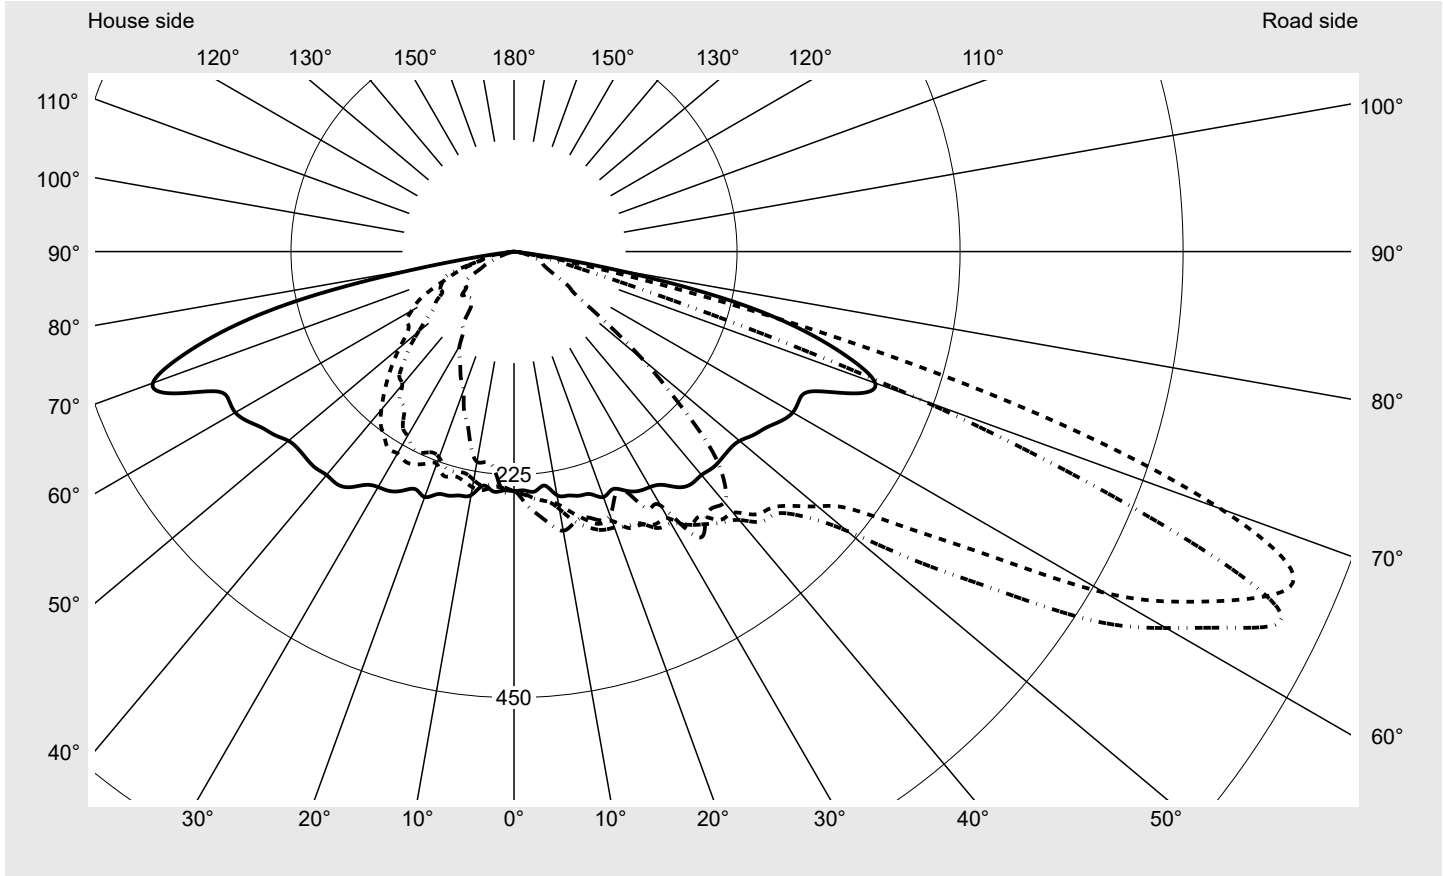

Photometric test report

Family Streetlight 21 mini easy LED	Order number: 5XE6C33A08GB EAN: 4058352730423	LP number 59081_809
	Version post-top or side-entry mounting Optic asymmetric, wide distribution (ST0.8a) Cover toughened safety glass Lamps LED 3000 K CRI ≥ 70 Controlgear ECG DIM Rated values Net luminous flux = 5940 lm Power consumption = 40.4 W Luminous efficacy = 147 lm/W	serial documentation 18.07.2022

Luminous intensity in cd/klm C180-0 C200-20 C205-25 C270-90 **Imax: 851 cd/klm**

Luminaire output ratios	
Eta	100.0%
Eta 0° - 90°	100.0%
Eta 90° - 180°	0.0%
Measurement conditions	
DIN EN 13032 and DIN 5032	

Luminous intensity class acc. to EN13201-2	
Class:	G3
Imax 70°	826.1
Imax 80°	99.6
Imax 90°	0.0
Imax >90°	0.0
Imax >95°	0.0

Photometric test report

Family Streetlight 21 mini easy LED	Order number: 5XE6C33A08GB EAN: 4058352730423	LP number 59081_809
---	--	--------------------------------------

Envelope curve in cd/klm **KMK 67.5°** **KMK 65°** **KMK 62.5°** **KMK 60°** **siteco**

Photometric test report

Family Streetlight 21 mini easy LED	Order number: 5XE6C33A08GB EAN: 4058352730423	LP number 59081_809
Table of values for luminous intensities		Maximum luminous intensity
siteco		