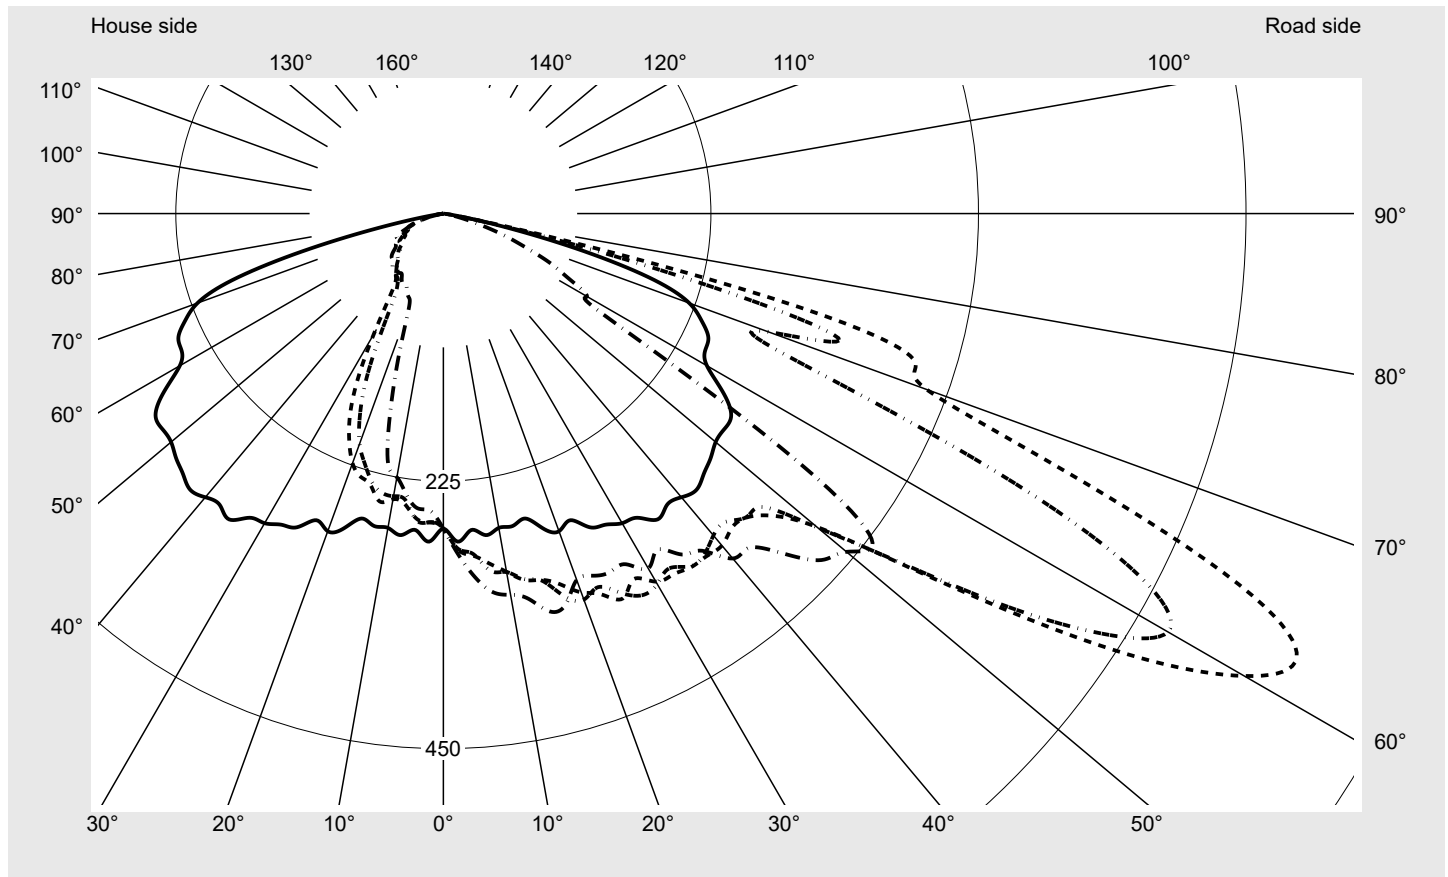

Photometric test report

Family
Streetlight 21 micro LED

Order number: 5XE1E33S08DB
EAN: 4058352806128

LP number
59077_915

Version post-top or side-entry mounting, Smart Interface up

Optic asymmetric, wide distribution (STW1.0a)

siteco

Luminous intensity in cd/klm

C180-0

C210-30

C215-35

C270-90

Imax: 809 cd/klm

Luminaire output ratios

Eta	100.0%
Eta 0° - 90°	100.0%
Eta 90° - 180°	0.0%

Measurement conditions

DIN EN 13032 and DIN 5032

Luminous intensity class acc. to EN13201-2

Class:	G4
Imax 70°	498.7
Imax 80°	32.8
Imax 90°	0.0
Imax >90°	0.0
Imax >95°	0.0

Photometric test report

Family Streetlight 21 micro LED	Order number: 5XE1E33S08DB EAN: 4058352806128	LP number 59077_915
--	--	--------------------------------------

Envelope curve in cd/klm **KMK 62.5°** **KMK 60°** **KMK 57.5°** **KMK 55°** **siteco**