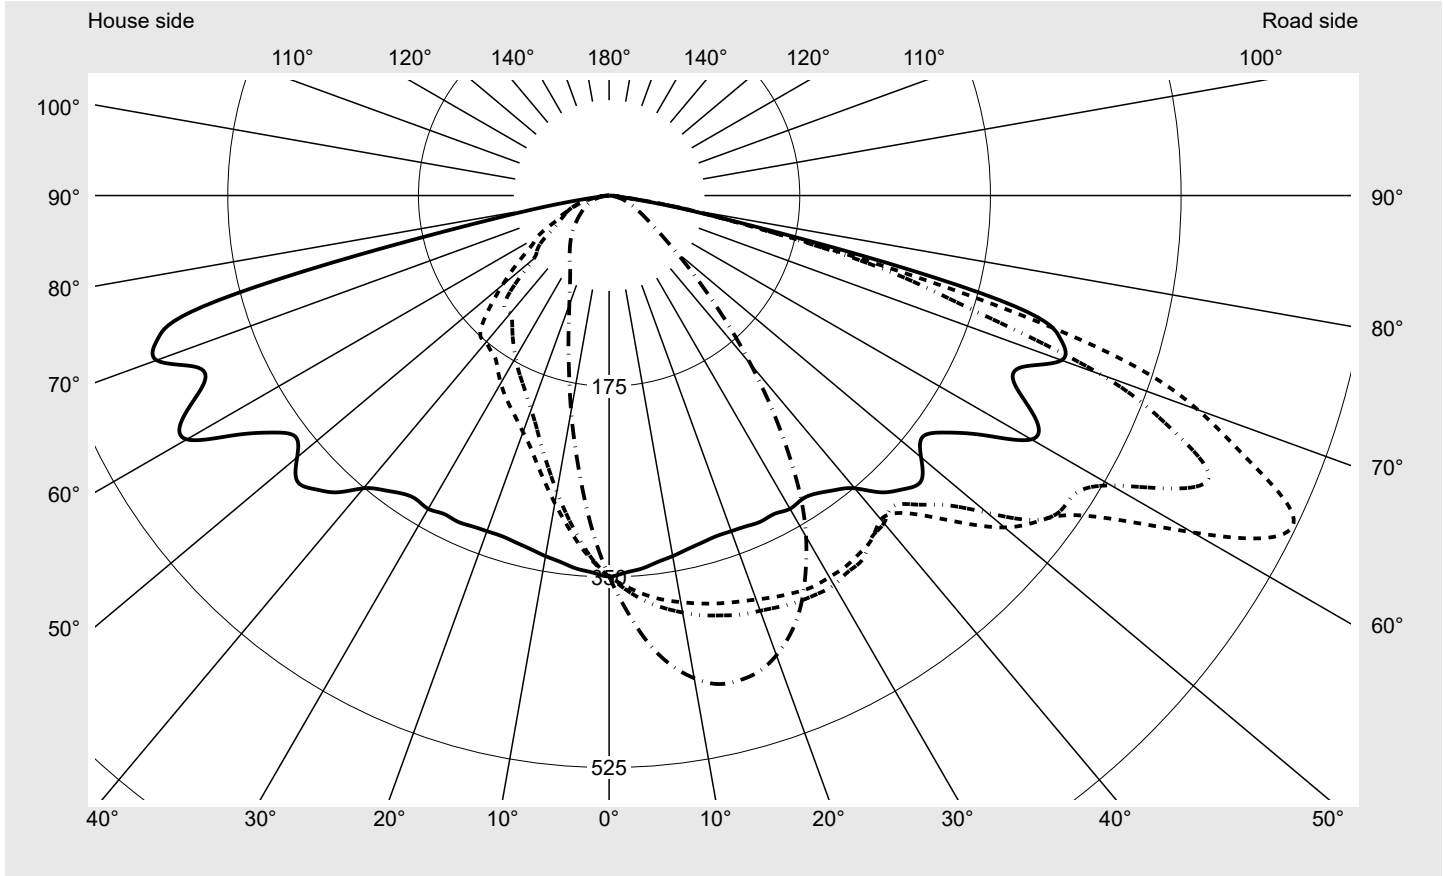

Photometric test report

Family Streetlight 11 micro LED	Order number: 5XC1B41F08CE EAN: 4058352557419	LP number 59318_82
	Version post-top or side-entry mounting Optic asymmetric, extremely wide distribution (ST0.5a) Cover transparent, PMMA Lamps LED 4000 K CRI ≥ 70 Controlgear ECG SITECO iQ Rated values Net luminous flux = 1940 lm Power consumption = 12.6 W Luminous efficacy = 154 lm/W	serial documentation 16.01.2023

Luminous intensity in cd/klm C180-0 C200-20 C205-25 C270-90 **Imax: 692 cd/klm**

Luminaire output ratios

Eta	100.0%
Eta 0° - 90°	100.0%
Eta 90° - 180°	0.0%

Luminous intensity class acc. to EN13201-2

Class:	G3
Imax 70°	625.9
Imax 80°	83.0
Imax 90°	0.0
Imax >90°	0.0
Imax >95°	0.0

Measurement conditions

DIN EN 13032 and DIN 5032

Photometric test report

Family Streetlight 11 micro LED	Order number: 5XC1B41F08CE EAN: 4058352557419	LP number 59318_82
---	--	------------------------------

Envelope curve in cd/klm **KMK 65°** **KMK 62,5°** **KMK 60°** **KMK 57,5°** **siteco**

Photometric test report

Family Streetlight 11 micro LED	Order number: 5XC1B41F08CE EAN: 4058352557419	LP number 59318_82
Table of values for luminous intensities		Maximum luminous intensity