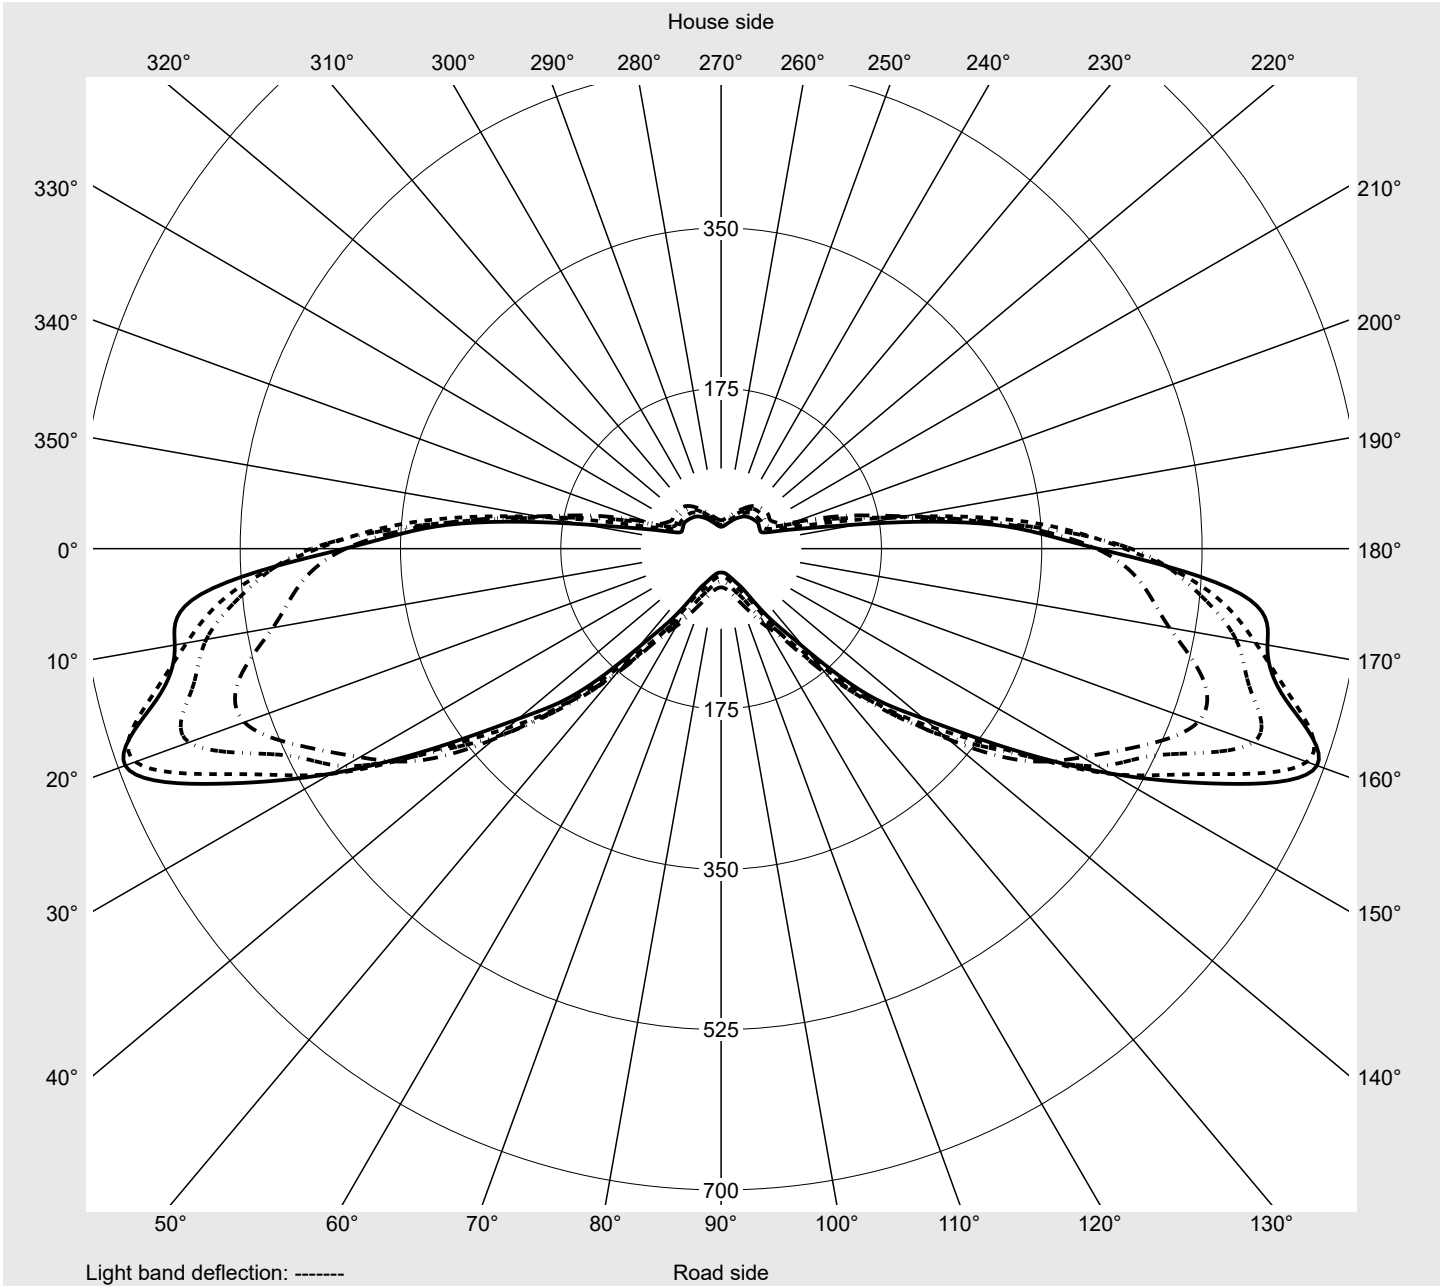

Photometric test report

Family Streetlight 11 micro LED	Order number: 5XC1B41F08CE EAN: 4058352557419	LP number 59318_82
	Version post-top or side-entry mounting Optic asymmetric, extremely wide distribution (ST0.5a) Cover transparent, PMMA Lamps LED 4000 K CRI ≥ 70 Controlgear ECG SITECO iQ Rated values Net luminous flux = 1940 lm Power consumption = 12.6 W Luminous efficacy = 154 lm/W	serial documentation 16.01.2023

Luminous intensity in cd/klm C180-0 C200-20 C205-25 C270-90 **Imax: 692 cd/klm**

Luminaire output ratios

Eta	100.0%
Eta 0° - 90°	100.0%
Eta 90° - 180°	0.0%

Luminous intensity class acc. to EN13201-2

Class:	G3
Imax 70°	625.9
Imax 80°	83.0
Imax 90°	0.0
Imax >90°	0.0
Imax >95°	0.0

Measurement conditions

DIN EN 13032 and DIN 5032

Photometric test report

Family Streetlight 11 micro LED	Order number: 5XC1B41F08CE EAN: 4058352557419	LP number 59318_82
---	--	------------------------------

Envelope curve in cd/klm **KMK 65°** **KMK 62,5°** **KMK 60°** **KMK 57,5°** **siteco**

Photometric test report

Family Streetlight 11 micro LED	Order number: 5XC1B41F08CE EAN: 4058352557419	LP number 59318_82
Table of values for luminous intensities		Maximum luminous intensity