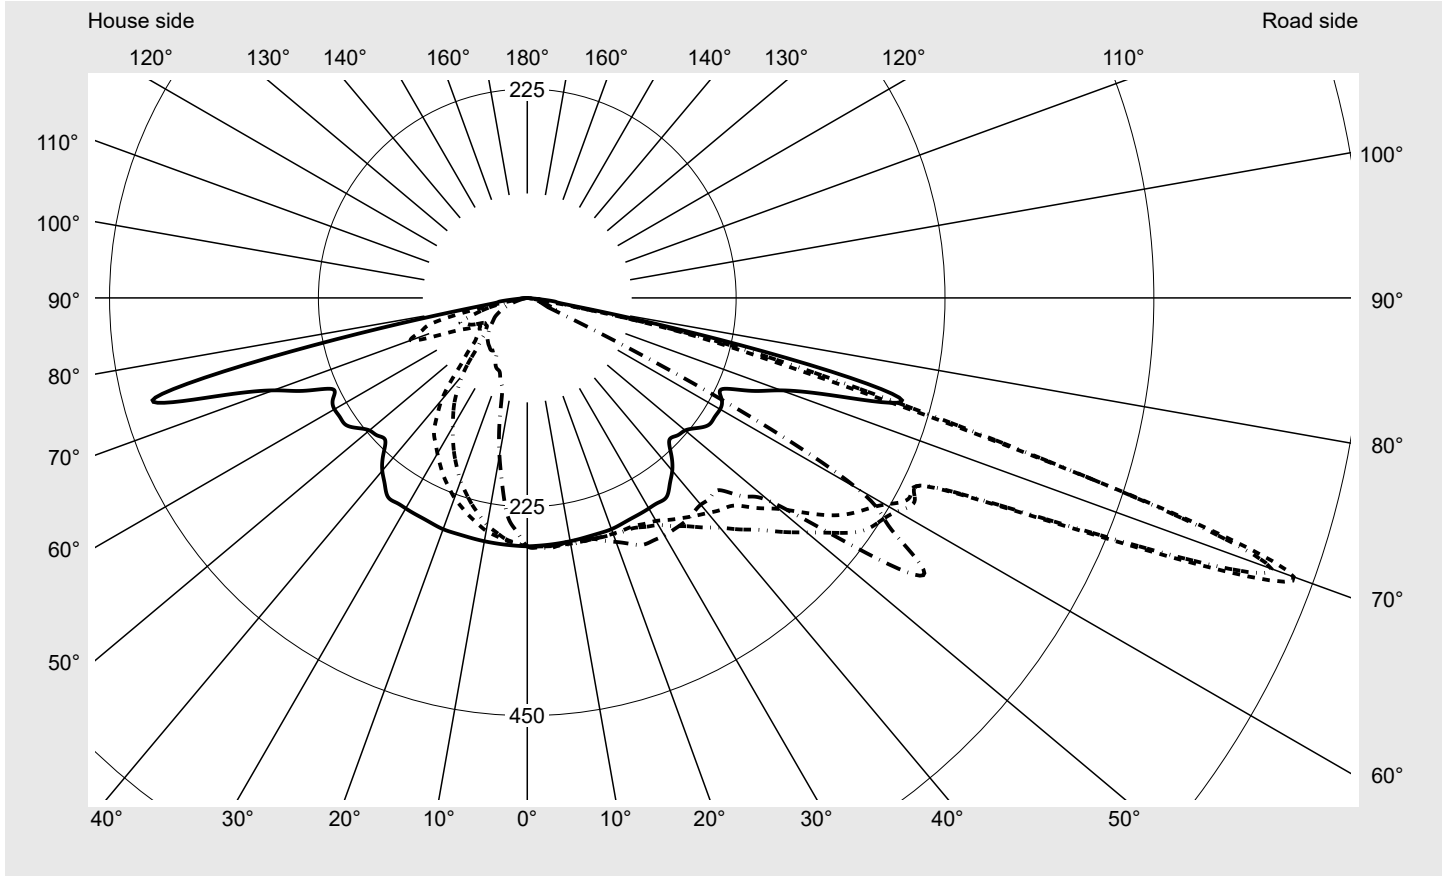

Photometric test report

Family Streetlight 21 micro easy LED	Order number: 5XE5U27N08CB EAN: 4058352995259	LP number 59536_76
	Version	post-top or side-entry mounting, NEMA 7 pin (DALI)
	Optic	asymmetric, extremely wide distribution (P0.8a)
	Cover	toughened safety glass
	Lamps	LED 2200 K CRI ≥ 70
	Controlgear	ECG-DALI Plus
Rated values	Net luminous flux = 1870 lm Power consumption = 15.8 W Luminous efficacy = 118.4 lm/W	serial documentation 18.01.2024
		

Luminous intensity in cd/klm
C180-0
C195-15
C200-20
C270-90
Imax: 879 cd/klm

Luminaire output ratios

Eta	100.0%
Eta 0° - 90°	100.0%
Eta 90° - 180°	0.0%

Luminous intensity class acc. to EN13201-2

Class:	G3
Imax 70°	878.7
Imax 80°	57.3
Imax 90°	0.0
Imax >90°	0.0
Imax >95°	0.0

Measurement conditions

DIN EN 13032 and DIN 5032

Photometric test report

Family Streetlight 21 micro easy LED	Order number: 5XE5U27N08CB EAN: 4058352995259	LP number 59536_76
--	--	------------------------------

Envelope curve in cd/klm **KMK 70°** **KMK 67.5°** **KMK 65°** **KMK 62.5°** **siteco**

Photometric test report

Family Streetlight 21 micro easy LED	Order number: 5XE5U27N08CB EAN: 4058352995259	LP number 59536_76
Table of values for luminous intensities		Maximum luminous intensity
siteco		