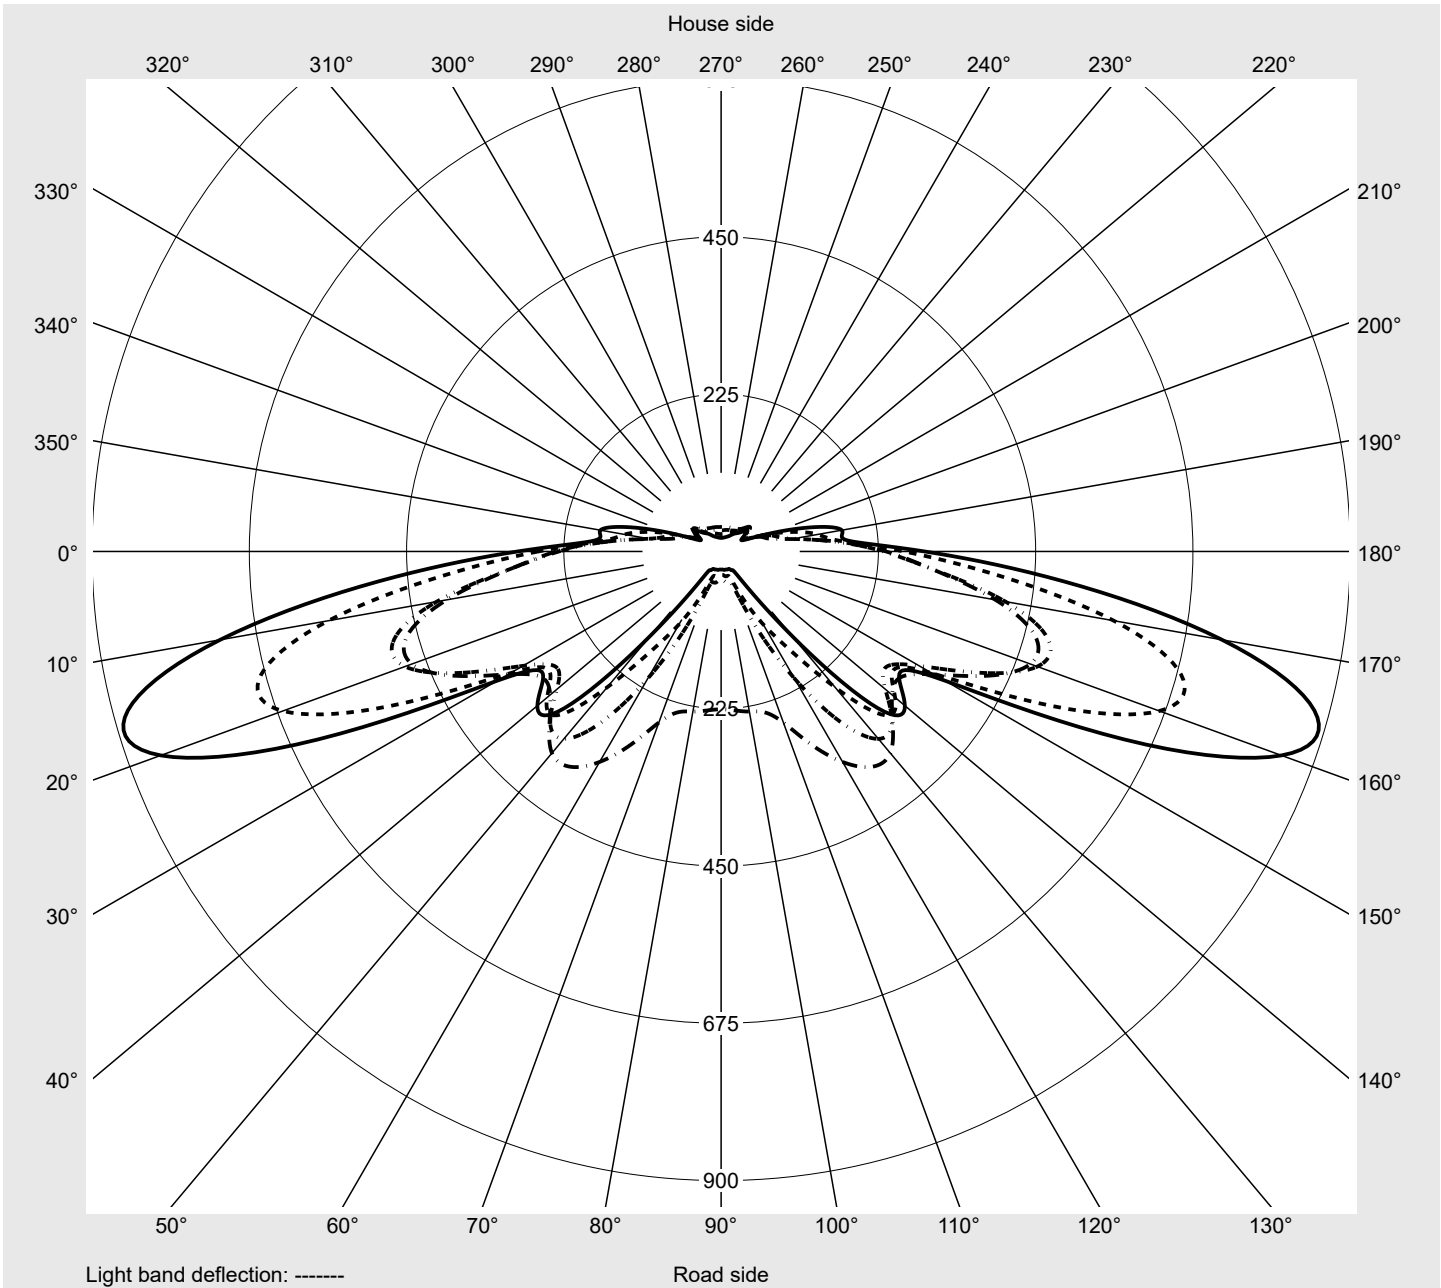

Photometric test report

Family Streetlight 21 micro easy LED	Order number: 5XE5U27N08CB EAN: 4058352995259	LP number 59536_76
	Version	post-top or side-entry mounting, NEMA 7 pin (DALI)
	Optic	asymmetric, extremely wide distribution (P0.8a)
	Cover	toughened safety glass
	Lamps	LED 2200 K CRI ≥ 70
	Controlgear	ECG-DALI Plus
Rated values	Net luminous flux = 1870 lm Power consumption = 15.8 W Luminous efficacy = 118.4 lm/W	serial documentation 18.01.2024
		

Luminous intensity in cd/klm
C180-0
C195-15
C200-20
C270-90
Imax: 879 cd/klm

Luminaire output ratios

Eta	100.0%
Eta 0° - 90°	100.0%
Eta 90° - 180°	0.0%

Luminous intensity class acc. to EN13201-2

Class:	G3
Imax 70°	878.7
Imax 80°	57.3
Imax 90°	0.0
Imax >90°	0.0
Imax >95°	0.0

Measurement conditions

DIN EN 13032 and DIN 5032

Photometric test report

Family Streetlight 21 micro easy LED	Order number: 5XE5U27N08CB EAN: 4058352995259	LP number 59536_76
--	--	------------------------------

Envelope curve in cd/klm **KMK 70°** **KMK 67.5°** **KMK 65°** **KMK 62.5°** **siteco**

Photometric test report

Family Streetlight 21 micro easy LED	Order number: 5XE5U27N08CB EAN: 4058352995259	LP number 59536_76
Table of values for luminous intensities		Maximum luminous intensity
siteco		