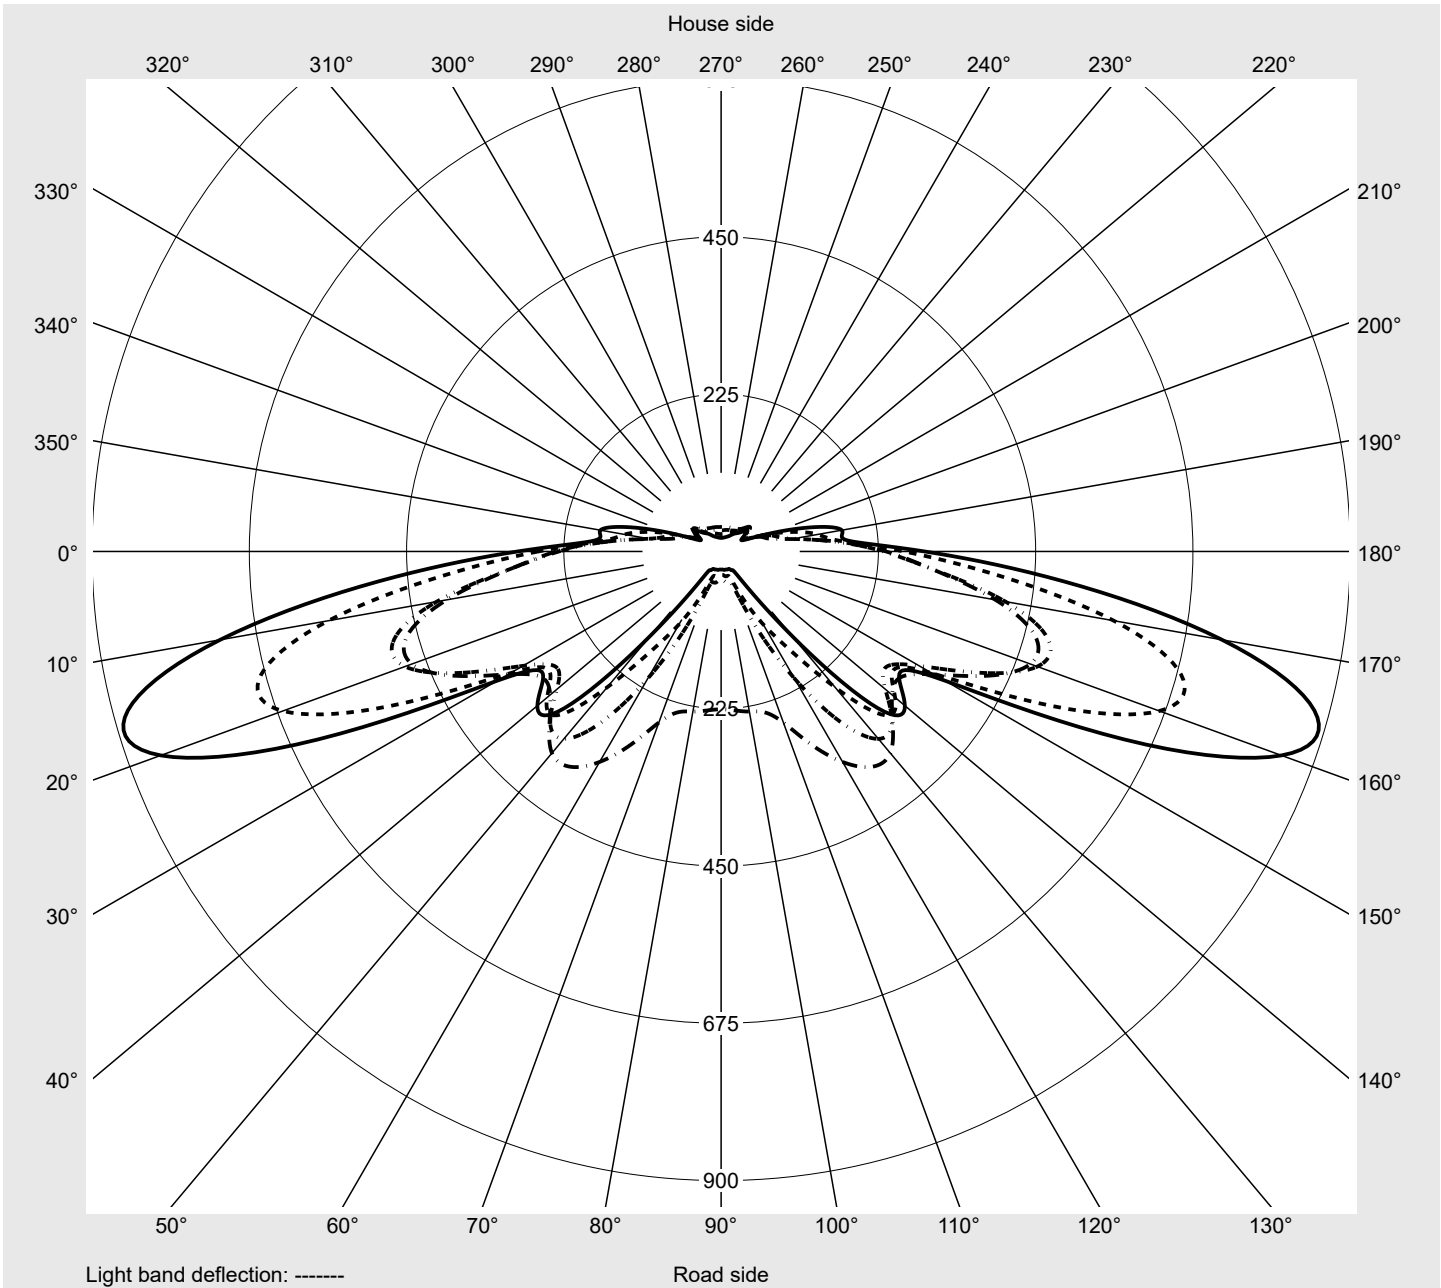

Cover toughened safety glass

Lamps LED 3000 K | CRI ≥ 70

Controlgear EVG SITECO iQ - Smart Interface

Rated values Net luminous flux = 18500 lm
Power consumption = 129.3 W
Luminous efficacy = 143.1 lm/W

serial
documentation
18.01.2024

siteco

Luminous intensity in cd/klm

C180-0

C195-15

C200-20

C270-90

Imax: 879 cd/klm

Luminaire output ratios

Eta	100.0%
Eta 0° - 90°	100.0%
Eta 90° - 180°	0.0%

Luminous intensity class acc. to EN13201-2

Class:	G3
Imax 70°	878.7
Imax 80°	57.3
Imax 90°	0.0
Imax >90°	0.0
Imax >95°	0.0

Measurement conditions

DIN EN 13032 and DIN 5032

Photometric test report

Family Streetlight 21 midi LED	Order number: 5XE3U31U08MB EAN: 4069025163721	LP number 59536_61
--	--	------------------------------

Envelope curve in cd/klm **KMK 70°** **KMK 67.5°** **KMK 65°** **KMK 62.5°** **siteco**