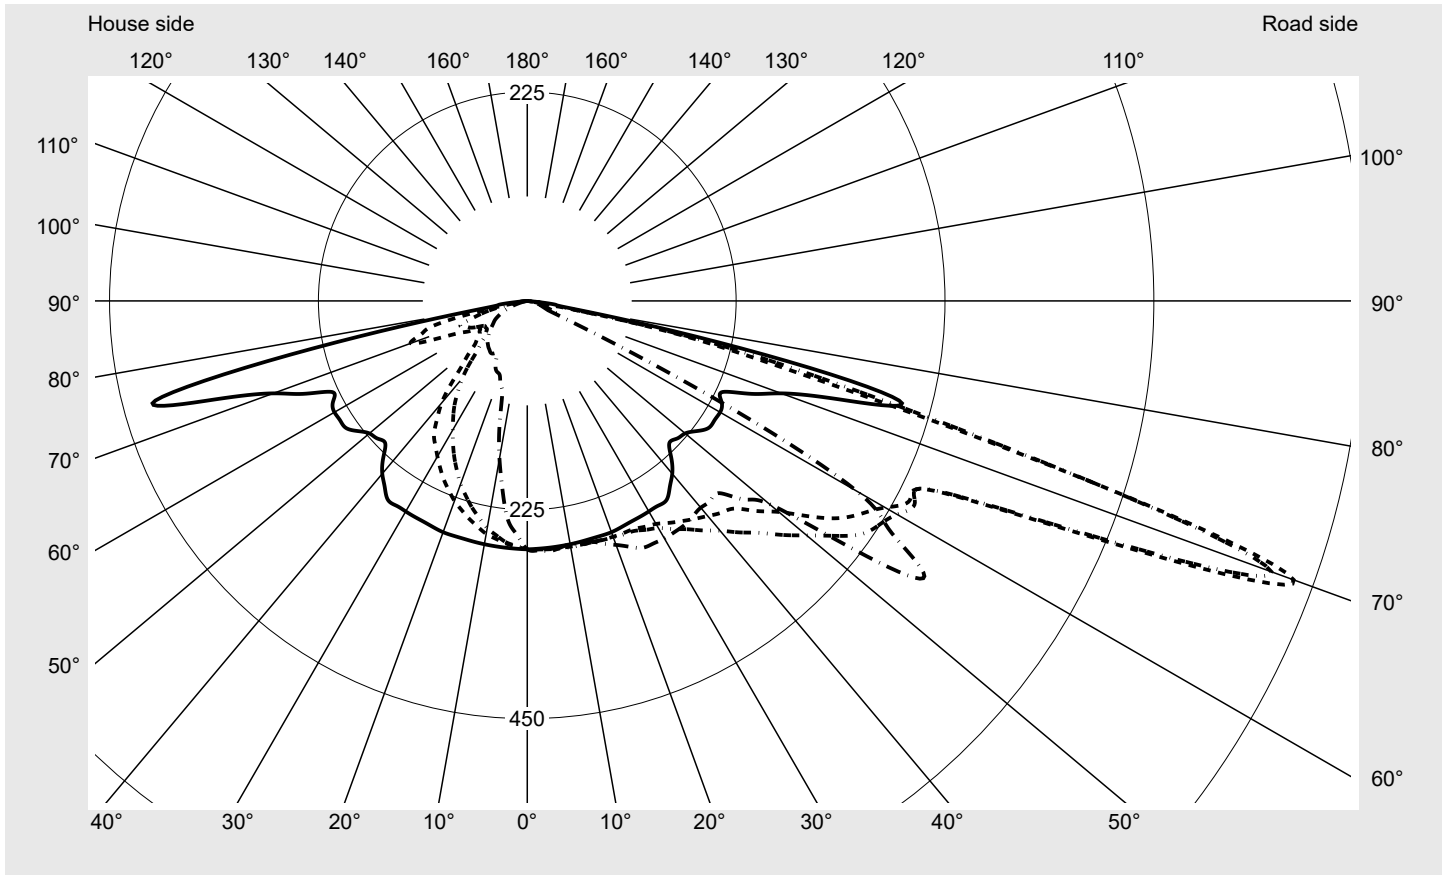

Cover toughened safety glass

Lamps LED 3000 K | CRI ≥ 70

Controlgear EVG SITECO iQ - Smart Interface

Rated values Net luminous flux = 18500 lm
Power consumption = 129.3 W
Luminous efficacy = 143.1 lm/W

serial
documentation
18.01.2024

siteco

Luminous intensity in cd/klm

C180-0

C195-15

C200-20

C270-90

Imax: 879 cd/klm

Luminaire output ratios

Eta	100.0%
Eta 0° - 90°	100.0%
Eta 90° - 180°	0.0%

Luminous intensity class acc. to EN13201-2

Class:	G3
Imax 70°	878.7
Imax 80°	57.3
Imax 90°	0.0
Imax >90°	0.0
Imax >95°	0.0

Measurement conditions

DIN EN 13032 and DIN 5032