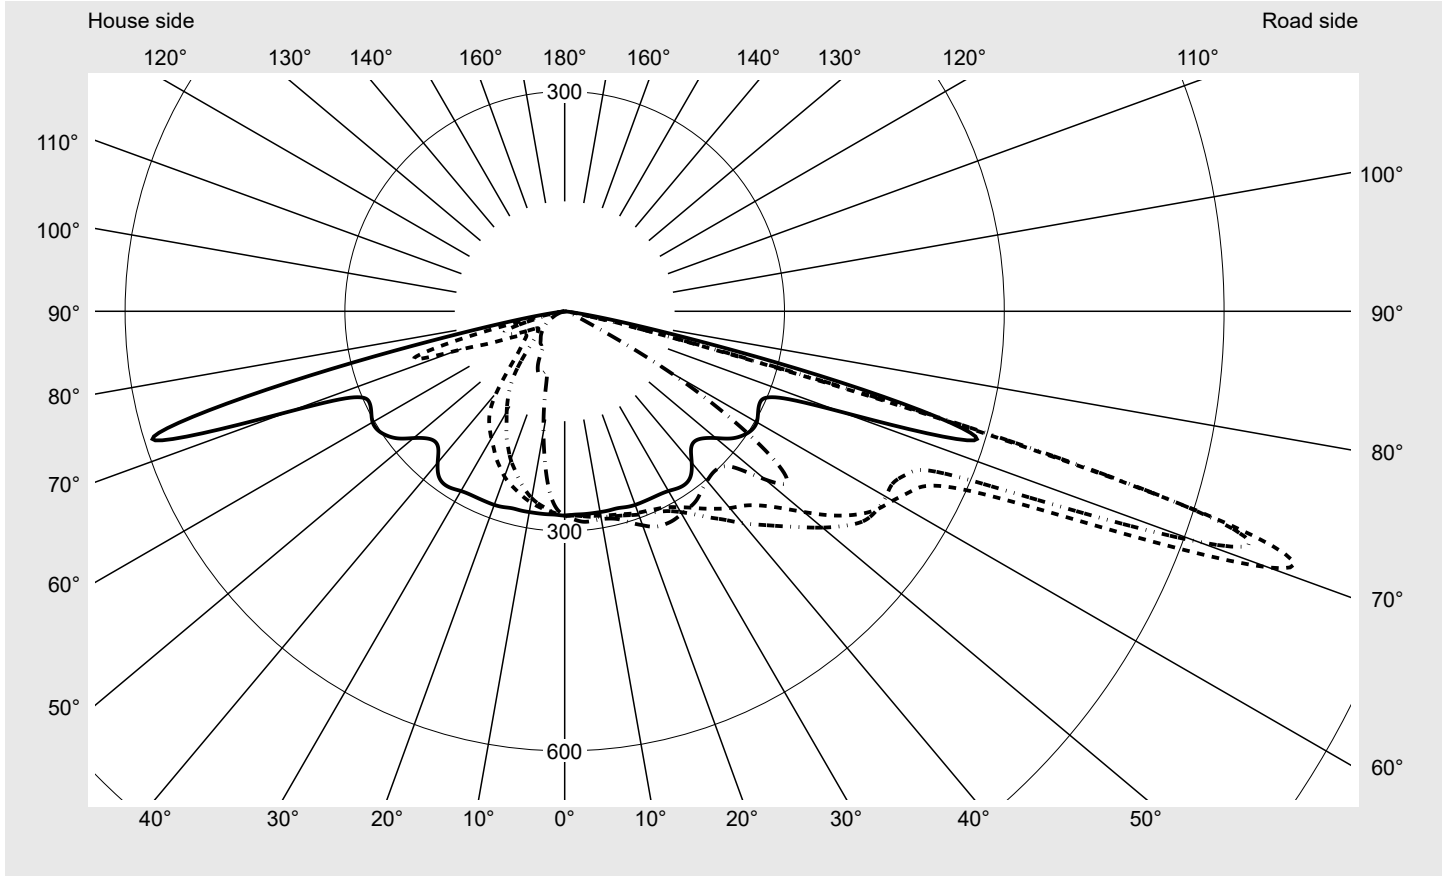

Photometric test report

Family Streetlight 21 midi LED	Order number: 5XE3R31Y08MB EAN: 4069025163660	LP number 59535_74
	Version post-top or side-entry mounting, Smart Interface up/down Optic asymmetric, extremely wide distribution (P0.8a), Back Light Control (BLC) Cover toughened safety glass Lamps LED 3000 K CRI ≥ 70 Controlgear EVG SITECO iQ - Smart Interface Rated values Net luminous flux = 15920 lm Power consumption = 129.3 W Luminous efficacy = 123.1 lm/W	serial documentation 18.01.2024

Luminous intensity in cd/klm C180-0 C195-15 C200-20 C270-90 **Imax: 1022 cd/klm**

Luminaire output ratios

Eta	100.0%
Eta 0° - 90°	100.0%
Eta 90° - 180°	0.0%

Luminous intensity class acc. to EN13201-2

Class:	G3
Imax 70°	1022.3
Imax 80°	56.2
Imax 90°	0.0
Imax >90°	0.0
Imax >95°	0.0

Envelope curve in cd/klm **KMK 70°** **KMK 67.5°** **KMK 65°** **KMK 62.5°** **siteco**

Photometric test report

Family Streetlight 21 midi LED	Order number: 5XE3R31Y08MB EAN: 4069025163660	LP number 59535_74
Table of values for luminous intensities		Maximum luminous intensity