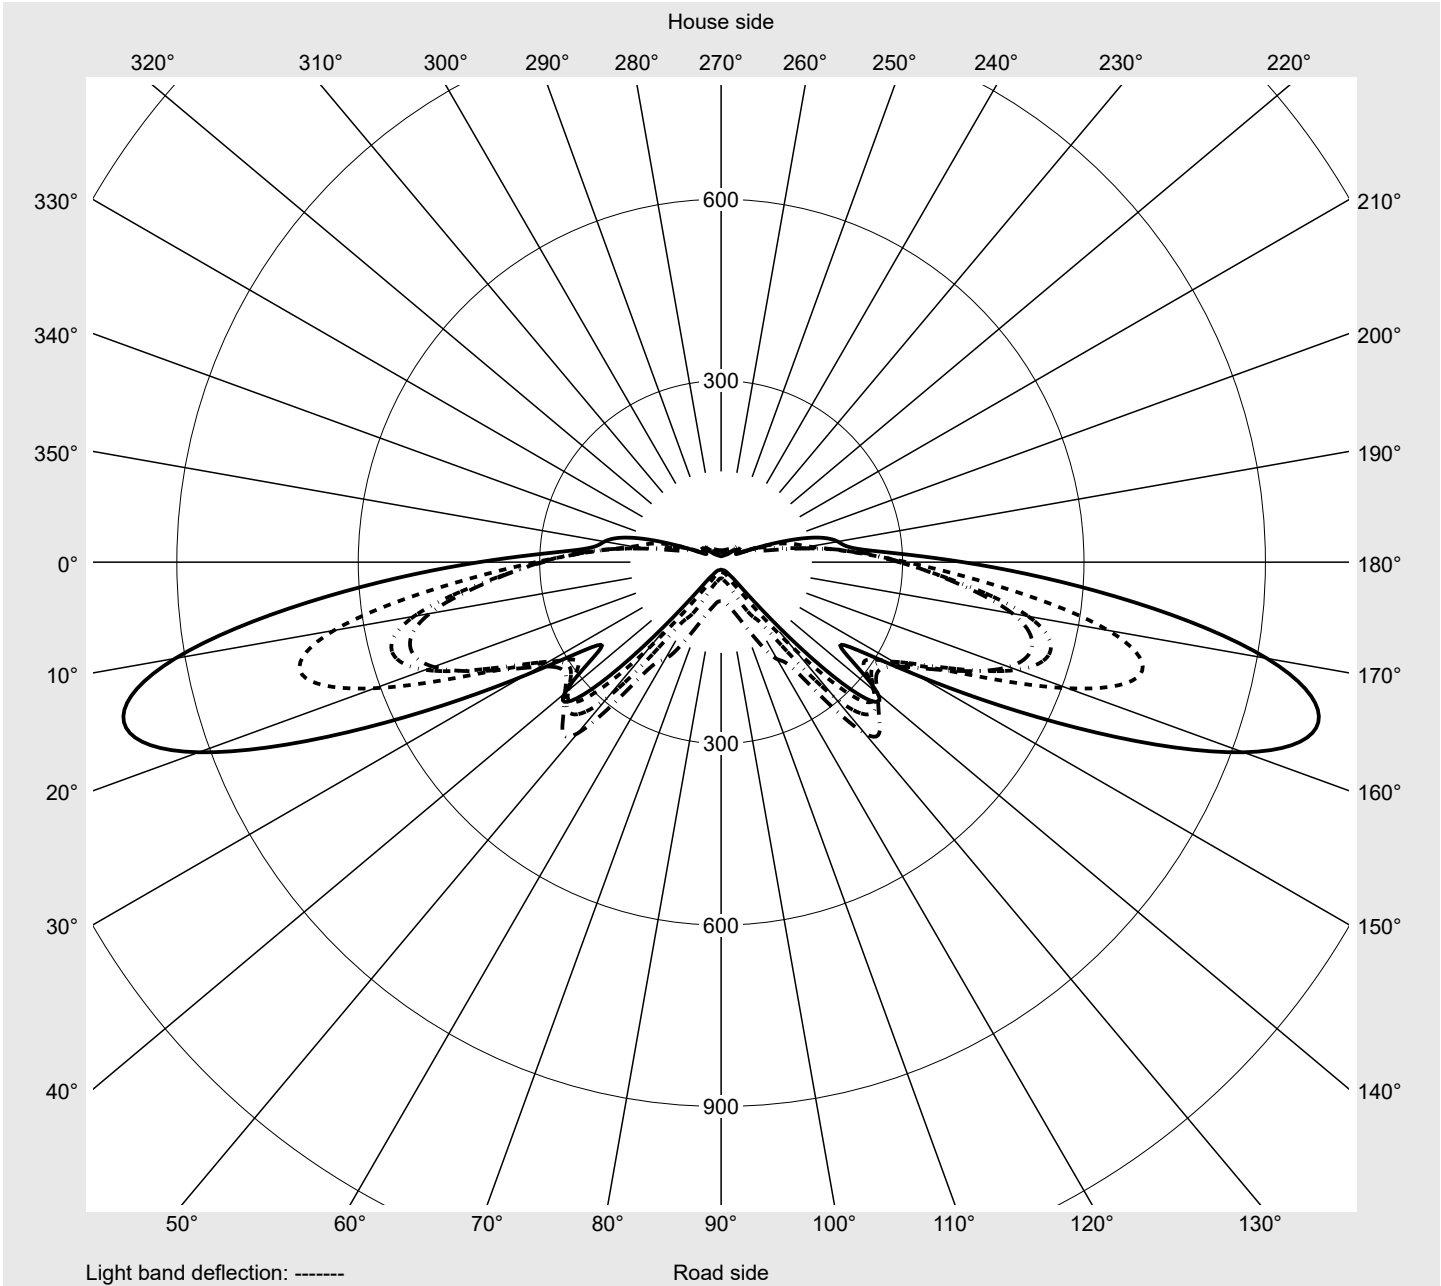

Photometric test report

Family Streetlight 21 midi LED	Order number: 5XE3R31Y08MB EAN: 4069025163660	LP number 59535_74
	Version post-top or side-entry mounting, Smart Interface up/down Optic asymmetric, extremely wide distribution (P0.8a), Back Light Control (BLC) Cover toughened safety glass Lamps LED 3000 K CRI ≥ 70 Controlgear EVG SITECO iQ - Smart Interface Rated values Net luminous flux = 15920 lm Power consumption = 129.3 W Luminous efficacy = 123.1 lm/W	serial documentation 18.01.2024

Luminous intensity in cd/klm C180-0 C195-15 C200-20 C270-90 **Imax: 1022 cd/klm**

Luminaire output ratios

Eta	100.0%
Eta 0° - 90°	100.0%
Eta 90° - 180°	0.0%

Luminous intensity class acc. to EN13201-2

Class:	G3
Imax 70°	1022.3
Imax 80°	56.2
Imax 90°	0.0
Imax >90°	0.0
Imax >95°	0.0

Measurement conditions

DIN EN 13032 and DIN 5032

Photometric test report

Family Streetlight 21 midi LED	Order number: 5XE3R31Y08MB EAN: 4069025163660	LP number 59535_74
--	--	------------------------------

Envelope curve in cd/klm **KMK 70°** **KMK 67.5°** **KMK 65°** **KMK 62.5°** **siteco**

Photometric test report

Family Streetlight 21 midi LED	Order number: 5XE3R31Y08MB EAN: 4069025163660	LP number 59535_74
Table of values for luminous intensities		Maximum luminous intensity