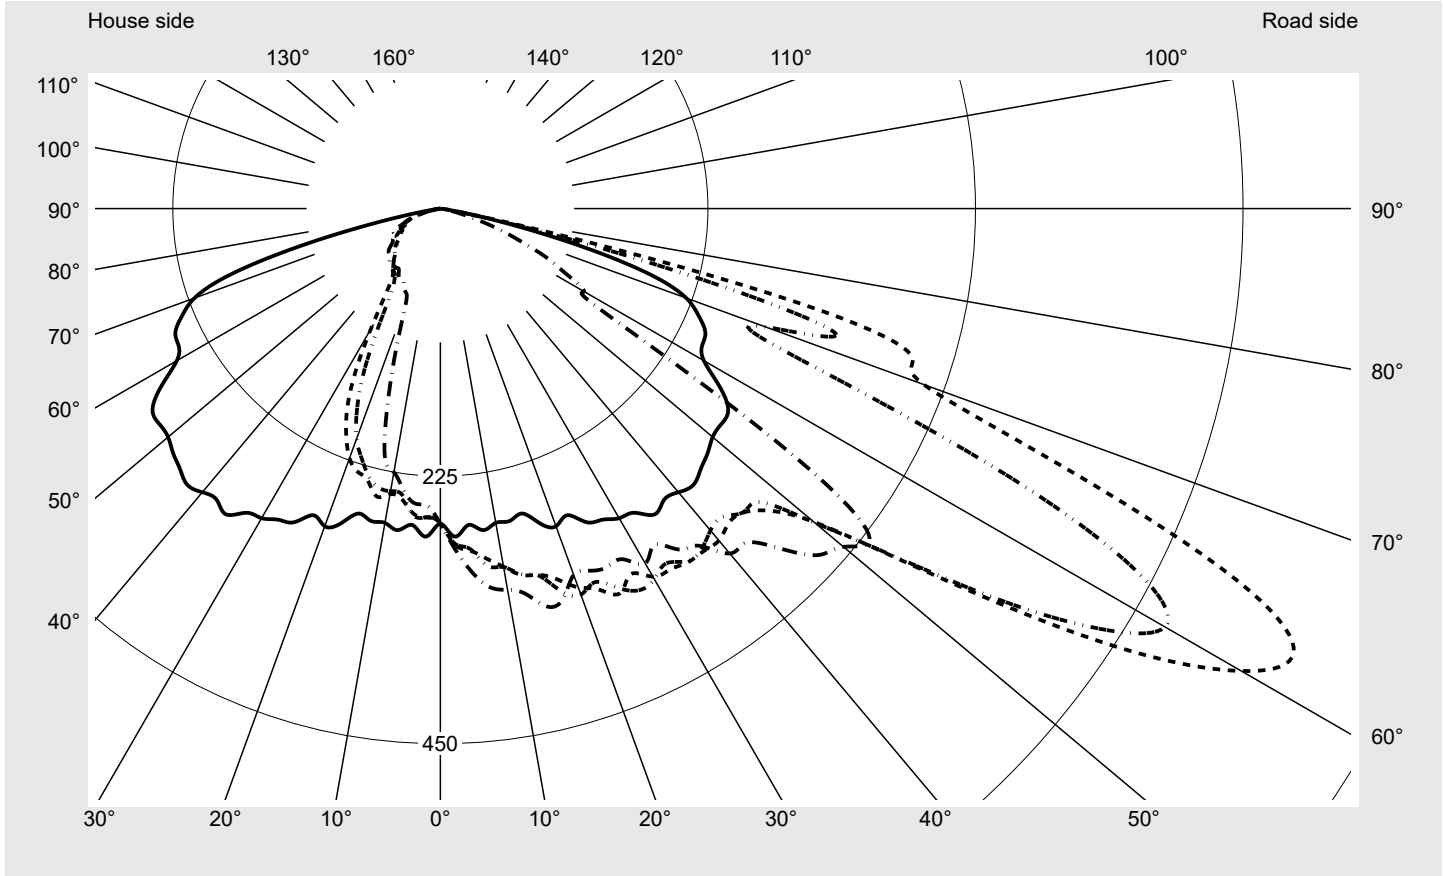

Photometric test report

Family Streetlight 21 micro easy LED	Order number: 5XE5E47N08DB EAN: 4058352897157	LP number 59077_1123
	Version post-top or side-entry mounting, NEMA 7 pin (DALI) Optic asymmetric, wide distribution (STW1.0a) Cover toughened safety glass Lamps LED 4000 K CRI ≥ 70 Controlgear ECG-DALI Plus	serial documentation 16.06.2023
	Rated values Net luminous flux = 5320 lm Power consumption = 39.1 W Luminous efficacy = 136.1 lm/W	

Luminous intensity in cd/klm C180-0 C210-30 C215-35 C270-90 **Imax: 809 cd/klm**

Luminaire output ratios

Eta	100.0%
Eta 0° - 90°	100.0%
Eta 90° - 180°	0.0%

Luminous intensity class acc. to EN13201-2

Class:	G4
Imax 70°	498.7
Imax 80°	32.8
Imax 90°	0.0
Imax >90°	0.0
Imax >95°	0.0

Envelope curve in cd/klm **KMK 62.5°** **KMK 60°** **KMK 57.5°** **KMK 55°** **siteco**

Photometric test report

Family Streetlight 21 micro easy LED	Order number: 5XE5E47N08DB EAN: 4058352897157	LP number 59077_1123
Table of values for luminous intensities		Maximum luminous intensity
		siteco