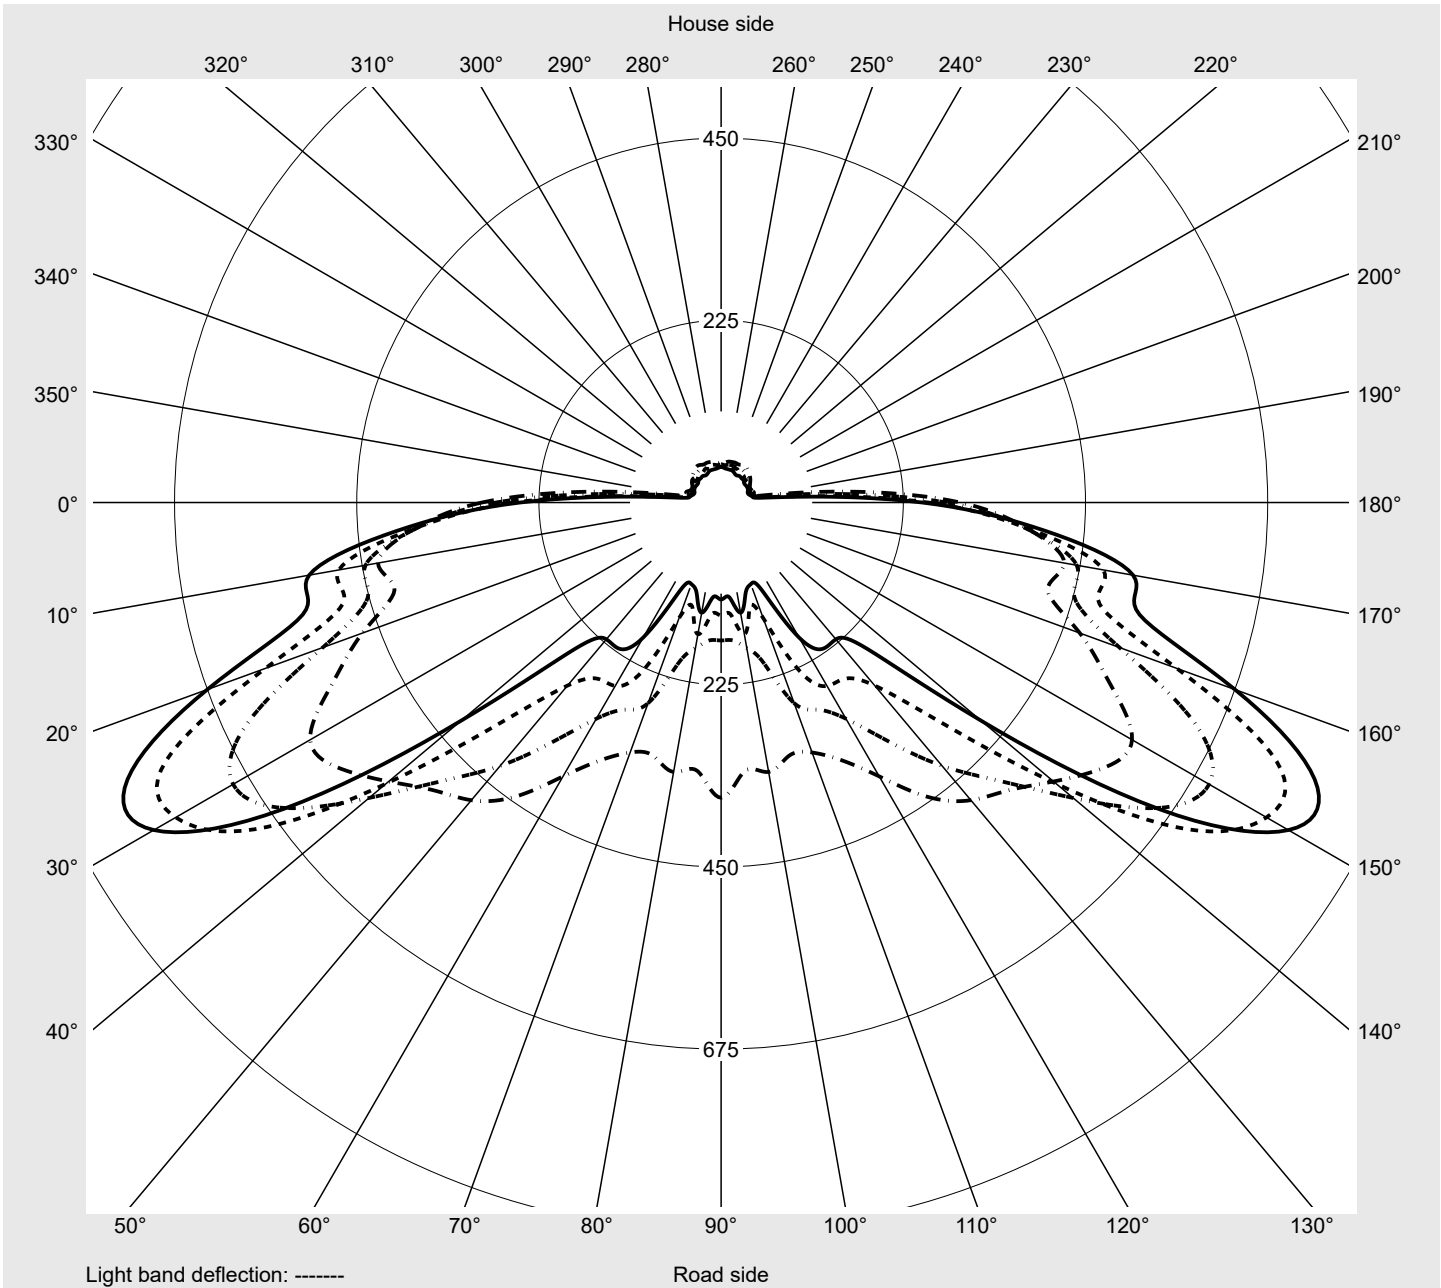

Photometric test report

Family Streetlight 21 micro easy LED	Order number: 5XE5E47N08DB EAN: 4058352897157	LP number 59077_1123
	Version post-top or side-entry mounting, NEMA 7 pin (DALI) Optic asymmetric, wide distribution (STW1.0a) Cover toughened safety glass Lamps LED 4000 K CRI ≥ 70 Controlgear ECG-DALI Plus	serial documentation 16.06.2023
	Rated values Net luminous flux = 5320 lm Power consumption = 39.1 W Luminous efficacy = 136.1 lm/W	

Luminous intensity in cd/klm C180-0 C210-30 C215-35 C270-90 **Imax: 809 cd/klm**

Luminaire output ratios

Eta	100.0%
Eta 0° - 90°	100.0%
Eta 90° - 180°	0.0%

Luminous intensity class acc. to EN13201-2

Class:	G4
Imax 70°	498.7
Imax 80°	32.8
Imax 90°	0.0
Imax >90°	0.0
Imax >95°	0.0

Measurement conditions

DIN EN 13032 and DIN 5032

Photometric test report

Family Streetlight 21 micro easy LED	Order number: 5XE5E47N08DB EAN: 4058352897157	LP number 59077_1123
--	--	--------------------------------

Envelope curve in cd/klm **KMK 62.5°** **KMK 60°** **KMK 57.5°** **KMK 55°** **siteco**

Photometric test report

Family Streetlight 21 micro easy LED	Order number: 5XE5E47N08DB EAN: 4058352897157	LP number 59077_1123
Table of values for luminous intensities		Maximum luminous intensity
		siteco