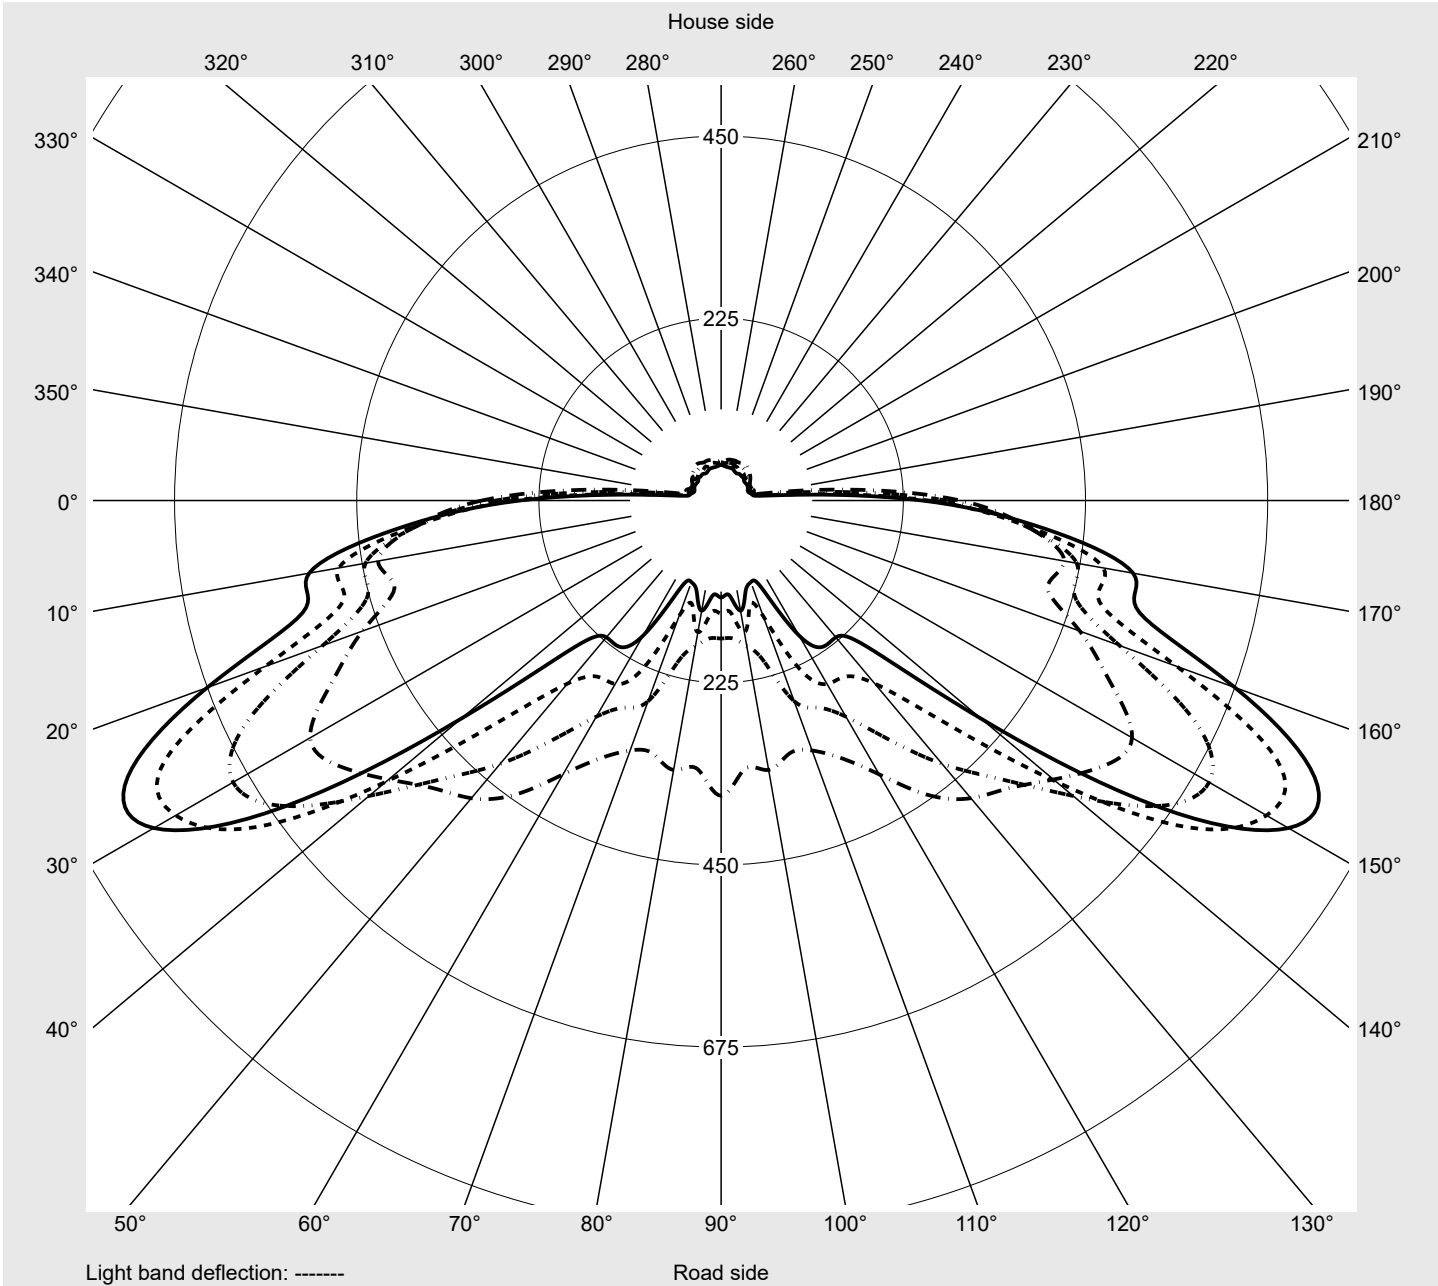

Photometric test report

Family
Streetlight 21 micro easy LED

Order number: 5XE5E37N08DB
EAN: 4058352897133

LP number
59077_1119

Version post-top or side-entry mounting, NEMA 7 pin (DALI)
Optic asymmetric, wide distribution (STW1.0a)
Cover toughened safety glass
Lamps LED 3000 K | CRI ≥ 70
Controlgear ECG-DALI Plus
Rated values Net luminous flux = 5110 lm
 Power consumption = 39.1 W
 Luminous efficacy = 130.7 lm/W

serial
documentation
16.06.2023

sitEco

Luminous intensity in cd/klm

C180-0

C210-30

C215-35

C270-90

Imax: 809 cd/klm

Luminaire output ratios

Eta	100.0%
Eta 0° - 90°	100.0%
Eta 90° - 180°	0.0%

Luminous intensity class acc. to EN13201-2

Class:	G4
Imax 70°	498.7
Imax 80°	32.8
Imax 90°	0.0
Imax >90°	0.0
Imax >95°	0.0

Measurement conditions

DIN EN 13032 and DIN 5032

Photometric test report

Family Streetlight 21 micro easy LED	Order number: 5XE5E37N08DB EAN: 4058352897133	LP number 59077_1119
--	--	--------------------------------

Envelope curve in cd/klm **KMK 62.5°** **KMK 60°** **KMK 57.5°** **KMK 55°** **siteco**