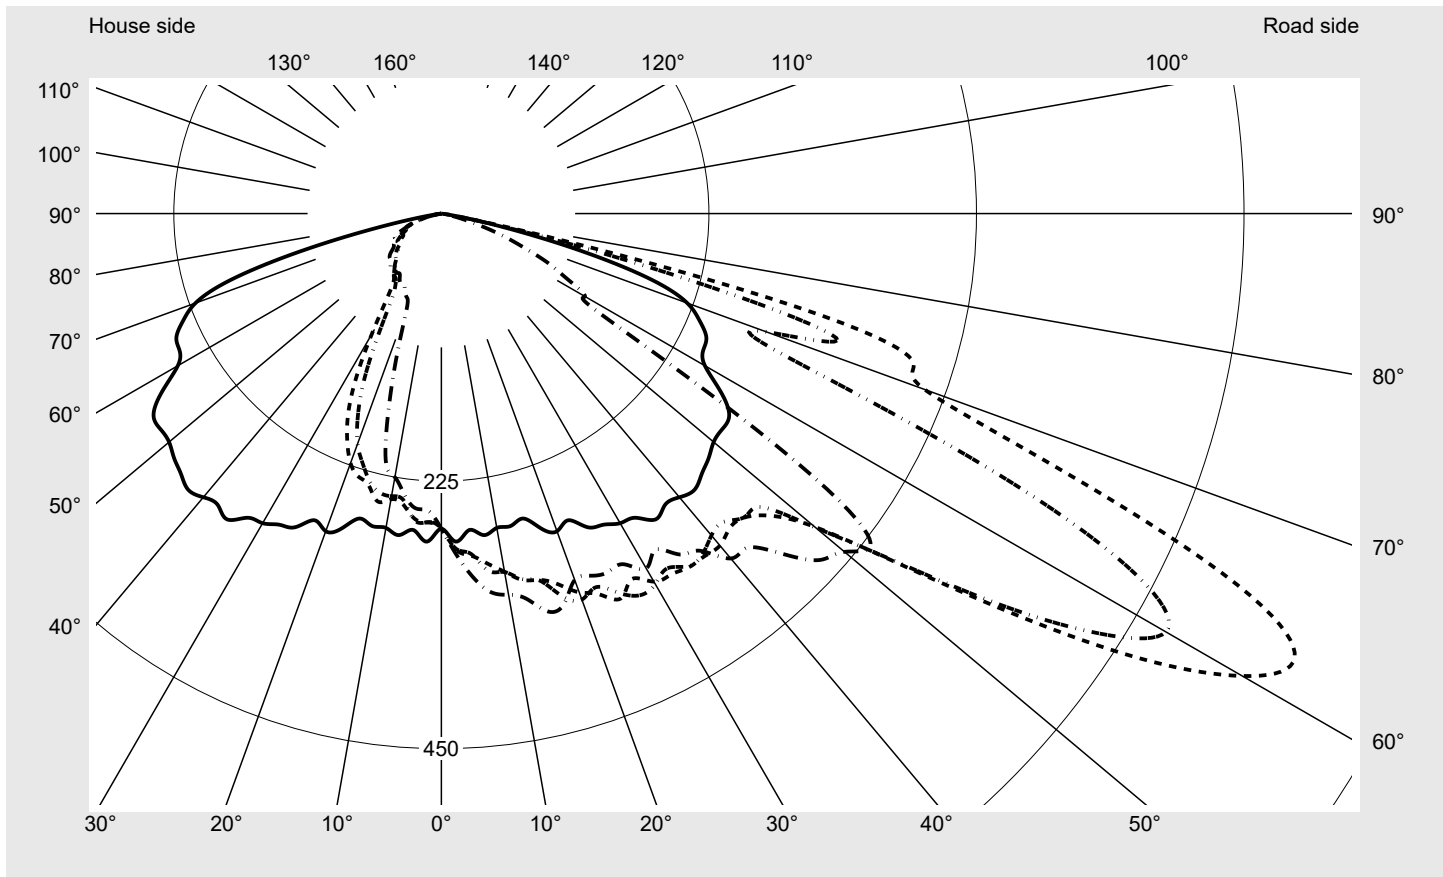

Photometric test report

Family
Streetlight 21 micro easy LED

Order number: 5XE5E37N08DB
EAN: 4058352897133

LP number
59077_1119

Version post-top or side-entry mounting, NEMA 7 pin (DALI)
Optic asymmetric, wide distribution (STW1.0a)
Cover toughened safety glass
Lamps LED 3000 K | CRI ≥ 70
Controlgear ECG-DALI Plus
Rated values Net luminous flux = 5110 lm
 Power consumption = 39.1 W
 Luminous efficacy = 130.7 lm/W

Luminaire output ratios

Eta	100.0%
Eta 0° - 90°	100.0%
Eta 90° - 180°	0.0%

Luminous intensity class acc. to EN13201-2

Class:	G4
Imax 70°	498.7
Imax 80°	32.8
Imax 90°	0.0
Imax >90°	0.0
Imax >95°	0.0

Measurement conditions

DIN EN 13032 and DIN 5032

Photometric test report

Family Streetlight 21 micro easy LED	Order number: 5XE5E37N08DB EAN: 4058352897133	LP number 59077_1119
--	--	--------------------------------

Envelope curve in cd/klm **KMK 62.5°** **KMK 60°** **KMK 57.5°** **KMK 55°** **siteco**